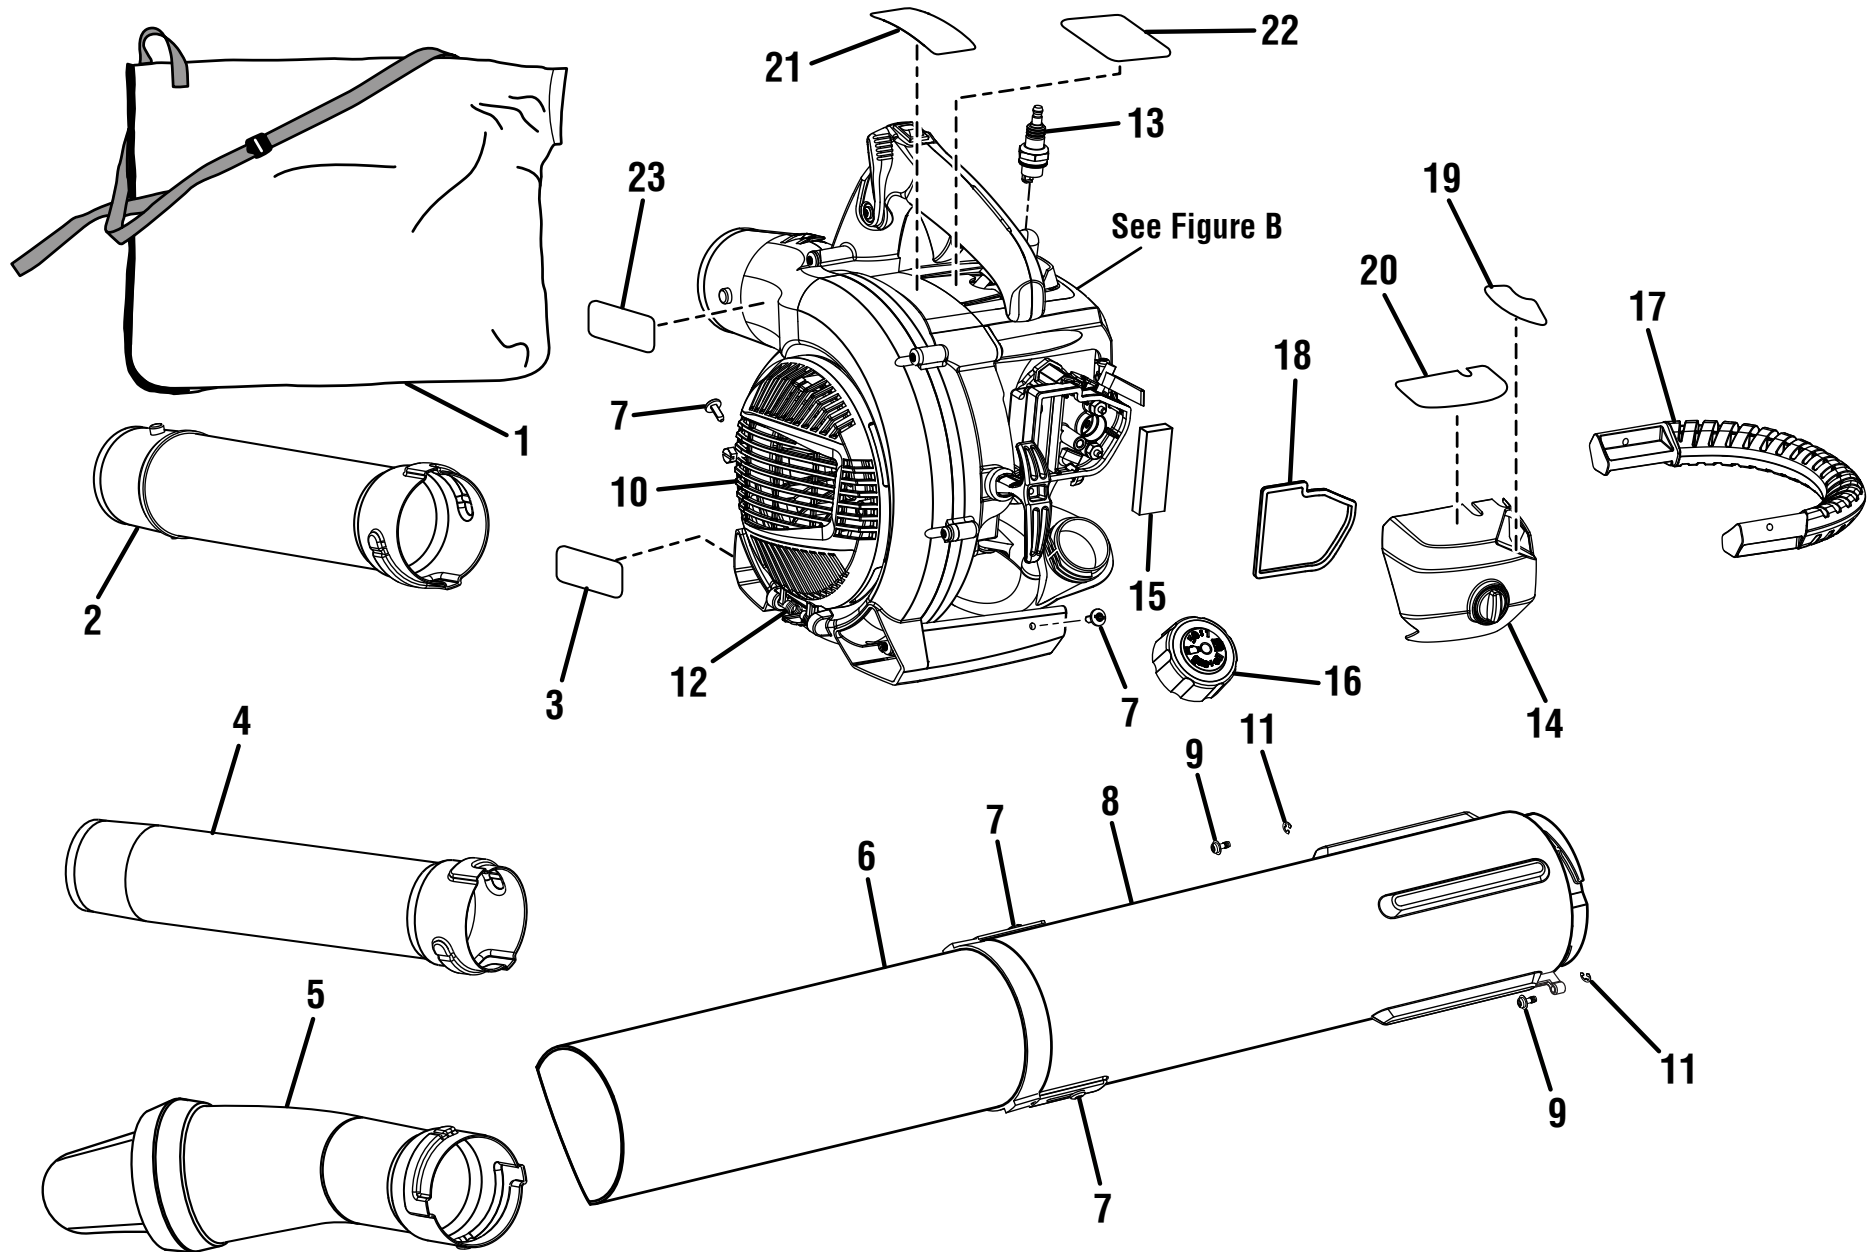

RYOBI BLOWER/VACUUM - MODEL NUMBER RY09053

Figure A

## RYOBI BLOWER/VACUUM – MODEL NUMBER RY09053

The model number will be found on a label attached to the starter housing. Always mention the model number in all correspondence regarding your **BLOWER/VACUUM** or when ordering repair parts.

### PARTS LIST (FIGURE A)

KEY NO.	PART NUMBER	DESCRIPTION	QTY
1	900960001	Vacuum Bag w/Shoulder Strap .....	1
2	570543001	Upper Blower Tube .....	1
3	940654088	Combustion Label .....	1
4	580537001	Sweeper Nozzle .....	1
5	580896001	Vacuum Bag Adaptor.....	1
6	570562001	Lower Vacuum Tube .....	1
7	660621001	Vacuum Tube Screw (10-14 x 1/2 in.).....	4
8	580892001	Upper Vacuum Tube .....	1
9	660880001	Screw (1/4-20 x 3/4 in.).....	2
10	521500001	Vacuum Door .....	1
11	650027001	E-Ring .....	2
12	678726001	Vacuum Door Spring.....	1
13	870174001	* Spark Plug (RCJ6Y) .....	1
14	310804001	Air Filter Cover .....	1
15	560873003	Filter .....	1
16	310816001	Fuel Cap Assembly.....	1
17	521504001	Vacuum Handle.....	1
18	570107001	Air Box Gasket.....	1
19	940868001	Choke Label.....	1
20	940734083	Starting Label.....	1
21	940657039	Warning Label.....	1
22	940752006	Logo Label (Small) .....	1
23	940705075	Logo Label (Large) .....	1
	<b>Not Shown:</b>		
	988000293	Operator's Manual .....	1
	11-19-10		
	(REV:01)		