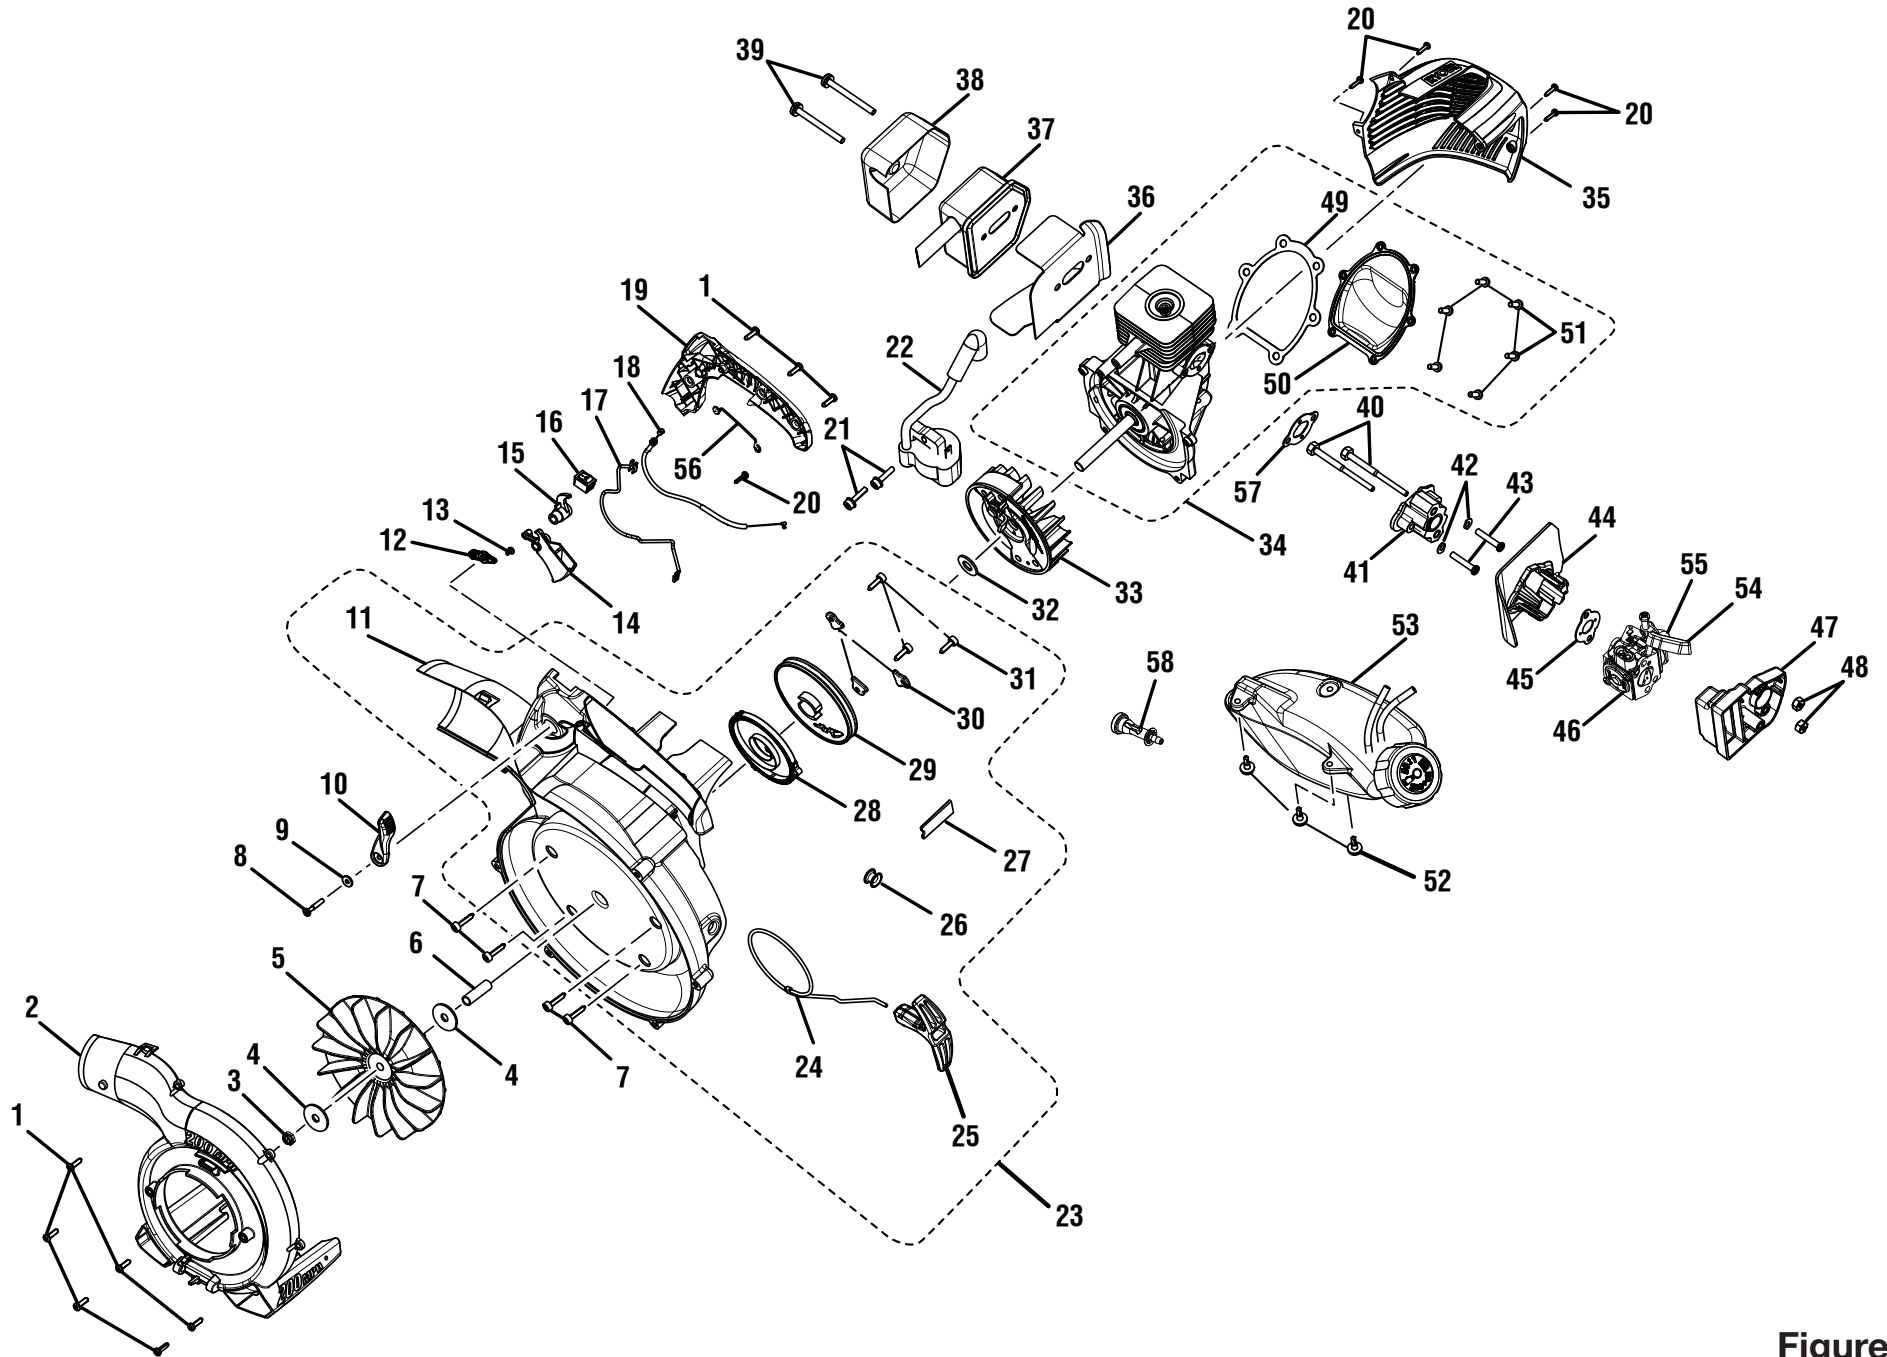

RYOBI BLOWER/VACUUM - MODEL NUMBER RY09053

Figure B

RYOBI BLOWER/VACUUM – MODEL NUMBER RY09053

The model number will be found on a label attached to the starter housing. Always mention the model number in all correspondence regarding your **BLOWER/VACUUM** or when ordering repair parts.

PARTS LIST (FIGURE B)

KEY NO.	PART NUMBER	DESCRIPTION	QTY	KEY NO.	PART NUMBER	DESCRIPTION	QTY
1	660629002	Screw (10-14 x 3/4 in.).....	9	30	638389001	Pulley Retainer.....	3
2	521313006	Outer Volute	1	31	660967001	Screw (M4 x 14 mm, T.F.)	3
3	660730001	Lock Nut (3/8 in.)	1	32	650017001	Washer.....	1
4	650016001	Washer	2	33	308811004	Flywheel Assembly	1
5	518265002	Fan	1	34	309963001	Short Block Assembly	1
6	638517001	Spacer	1	35	308461001	Engine Cover	1
7	660970001	Screw (M4 x 17 mm, T.F.)	4	36	901362002	Muffler Gasket	1
8	660666001	Screw (8-14 x 1 in., T.F.).....	1	37	309327001	Muffler Assembly	1
9	678125001	Washer.....	1	38	638442009	Muffler Heat Shield	1
10	518160001	Cruise Lever.....	1	39	660638003	Screw (10-24 x 2-1/8 in.)	2
11	308981013	Lower Housing	1	40	660927004	Screw (10-24 x 2.5 in.).....	2
12	518603001	Throttle Lever.....	1	41	518920001	Heat Dam.....	1
13	661141001	Screw (M3.5 x 7.5 mm).....	1	42	638659002	Washer.....	2
14	521503001	Throttle Trigger	1	43	660927003	Screw (M5 x 25 mm).....	2
15	518602001	Trigger Lock.....	1	44	521505001	Baffle.....	1
16	760338004	Momentary Contact Switch.....	1	45	901552002	Heat Dam Gasket	1
17	290157002	Wire Assembly	1	46	308054034	Carburetor	1
18	270031002	Throttle Cable	1	47	521309001	Air Box Base.....	1
19	521501001	Handle Cover	1	48	678027001	Hex Nut (10-24)	2
20	660466001	Screw (M4 x 18 mm).....	5	49	901550001	Crankcase Cover Gasket.....	1
21	660968001	Screw (M4 x 19 mm, T.F.)	2	50	638337001	Crankcase Cover	1
22	850108006	Ignition Module.....	1	51	660925003	Screw (M4 x 12 mm).....	6
23	308563001	Lower Housing w/Starter.....	1	52	660970002	Screw (M4 x 14 mm, Shoulder)	3
24	900849012	Starter Rope (42 in.).....	1	53	310752001	Fuel Tank Assembly w/Cap	1
25	511731001	Starter Grip	1	54	518824001	Choke Lever	1
26	638088004	Eyelet	1	55	561635001	Primer Bulb.....	1
27	521535001	Shield.....	1	56	290469001	Ground Wire Kit	1
28	638033001	Spring & Container	1	57	901551001	Intake Gasket.....	1
29	521316001	Starter Pulley	1	58	300759005	Fuel Filter	1