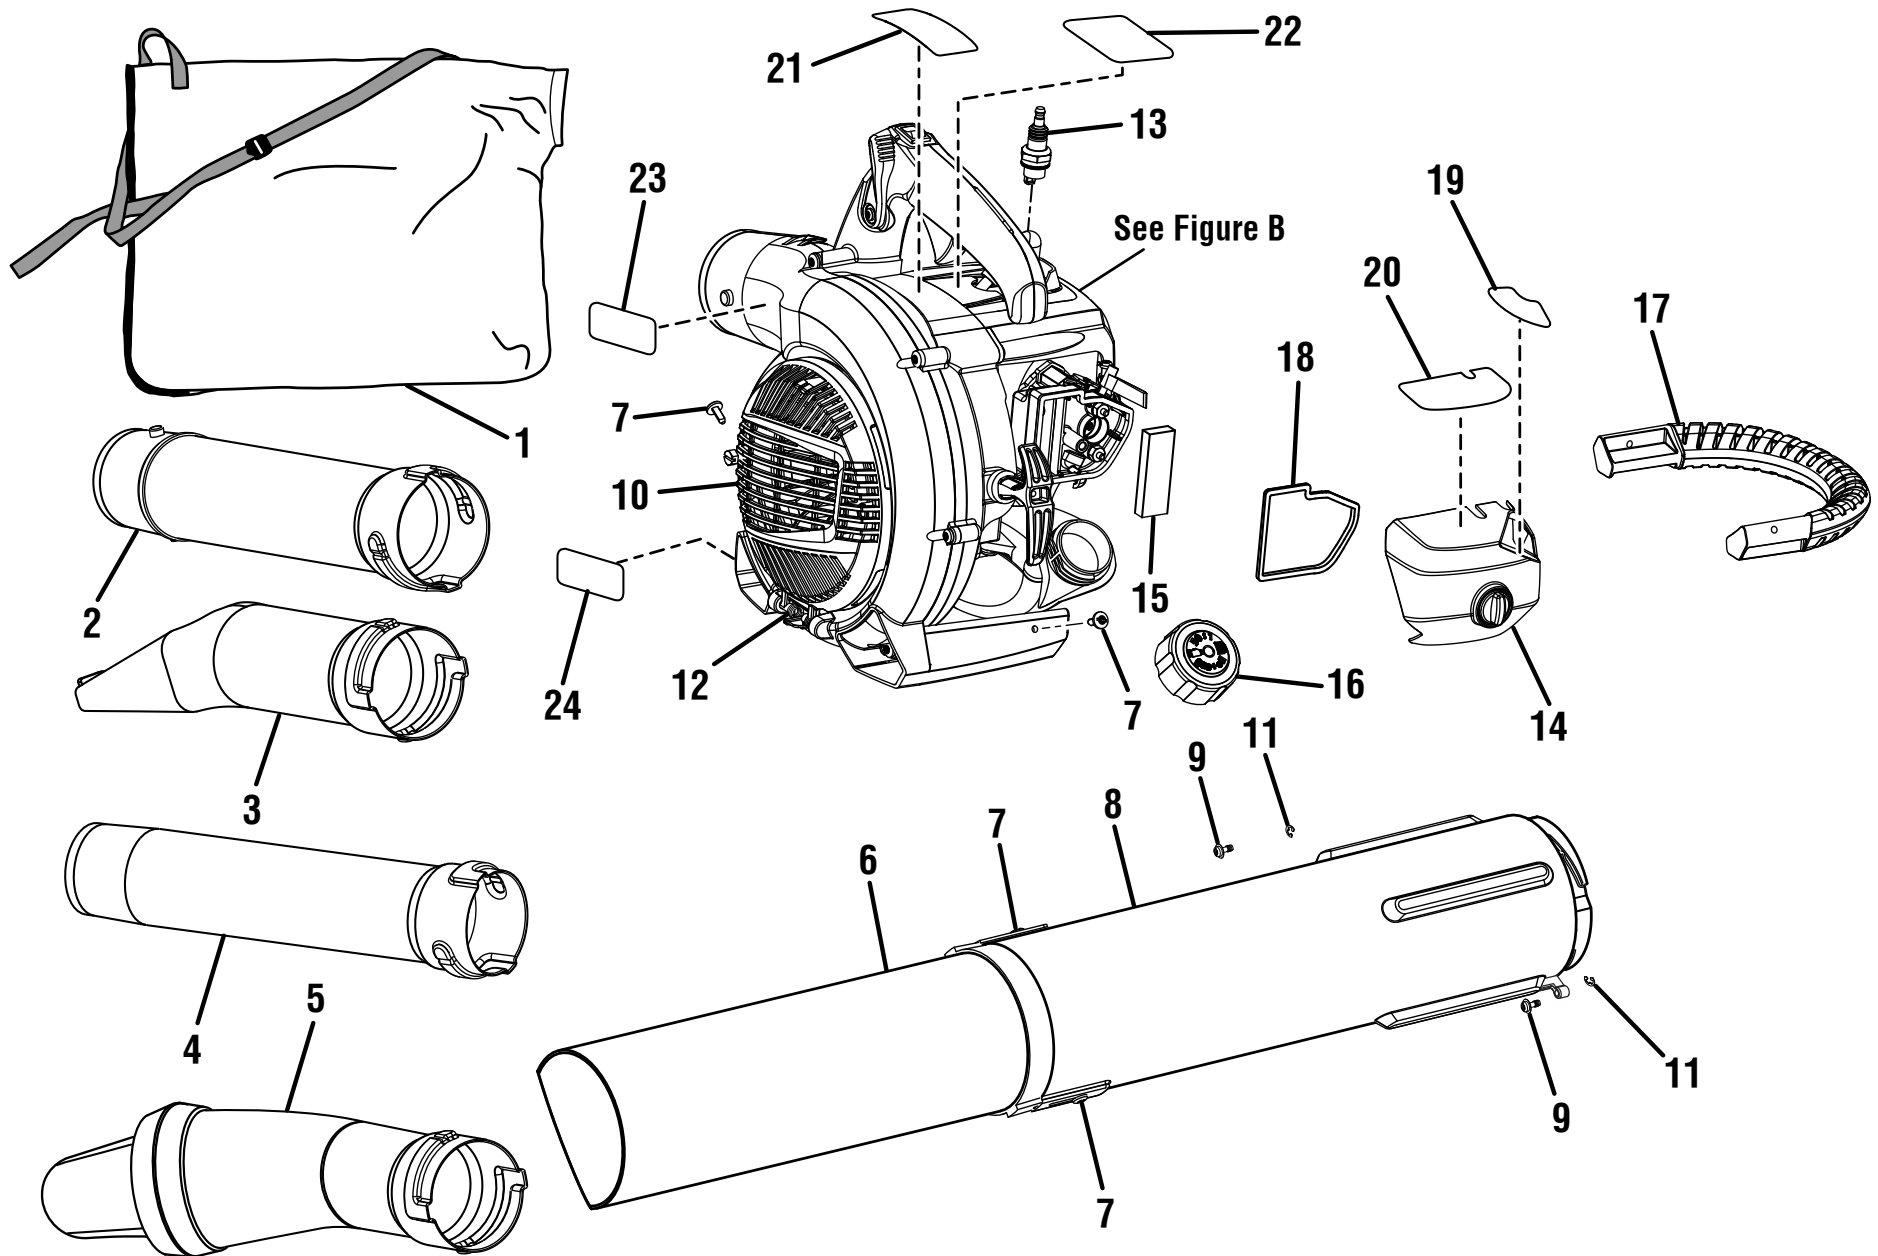

RYOBI BLOWER/VACUUM - MODEL NUMBERS RY09051

Figure A

RYOBI BLOWER/VACUUM – MODEL NUMBERS RY09051

The model number will be found on a label attached to the starter housing. Always mention the model number in all correspondence regarding your **BLOWER/VACUUM** or when ordering repair parts.

PARTS LIST (FIGURE A)

KEY NO.	PART NUMBER	DESCRIPTION	QTY
1	900960001	Vacuum Bag w/Shoulder Strap.....	1
2	570543001	Upper Blower Tube.....	1
3	580613001	High Velocity Nozzle w/Leaf Scraper.....	1
4	580537001	Sweeper Nozzle.....	1
5	580896001	Vacuum Bag Adaptor.....	1
6	570562001	Lower Vacuum Tube.....	1
7	660621001	Vacuum Tube Screw (10-14 x 1/2 in.).....	4
8	580892001	Upper Vacuum Tube.....	1
9	660880001	Screw (1/4-20 x 3/4 in.).....	2
10	521500001	Vacuum Door.....	1
11	650027001	E-Ring.....	2
12	678726001	Vacuum Door Spring.....	1
13	870174001	* Spark Plug (RCJ6Y).....	1
14	310804001	Air Filter Cover.....	1
15	560873003	Filter.....	1
16	310816001	Fuel Cap Assembly.....	1
17	521504001	Vacuum Handle.....	1
18	570107001	Air Box Gasket.....	1
19	940868001	Choke Label.....	1
20	940734083	Starting Label.....	1
21	940657039	Warning Label.....	1
22	940752006	Logo Label (Small).....	1
23	940705075	Logo Label (Large).....	1
24	940654088	Combustion Label.....	1
	Not Shown:		
	988000133	Operator's Manual (960413008).....	1
	5-10-10 (REV:02)		