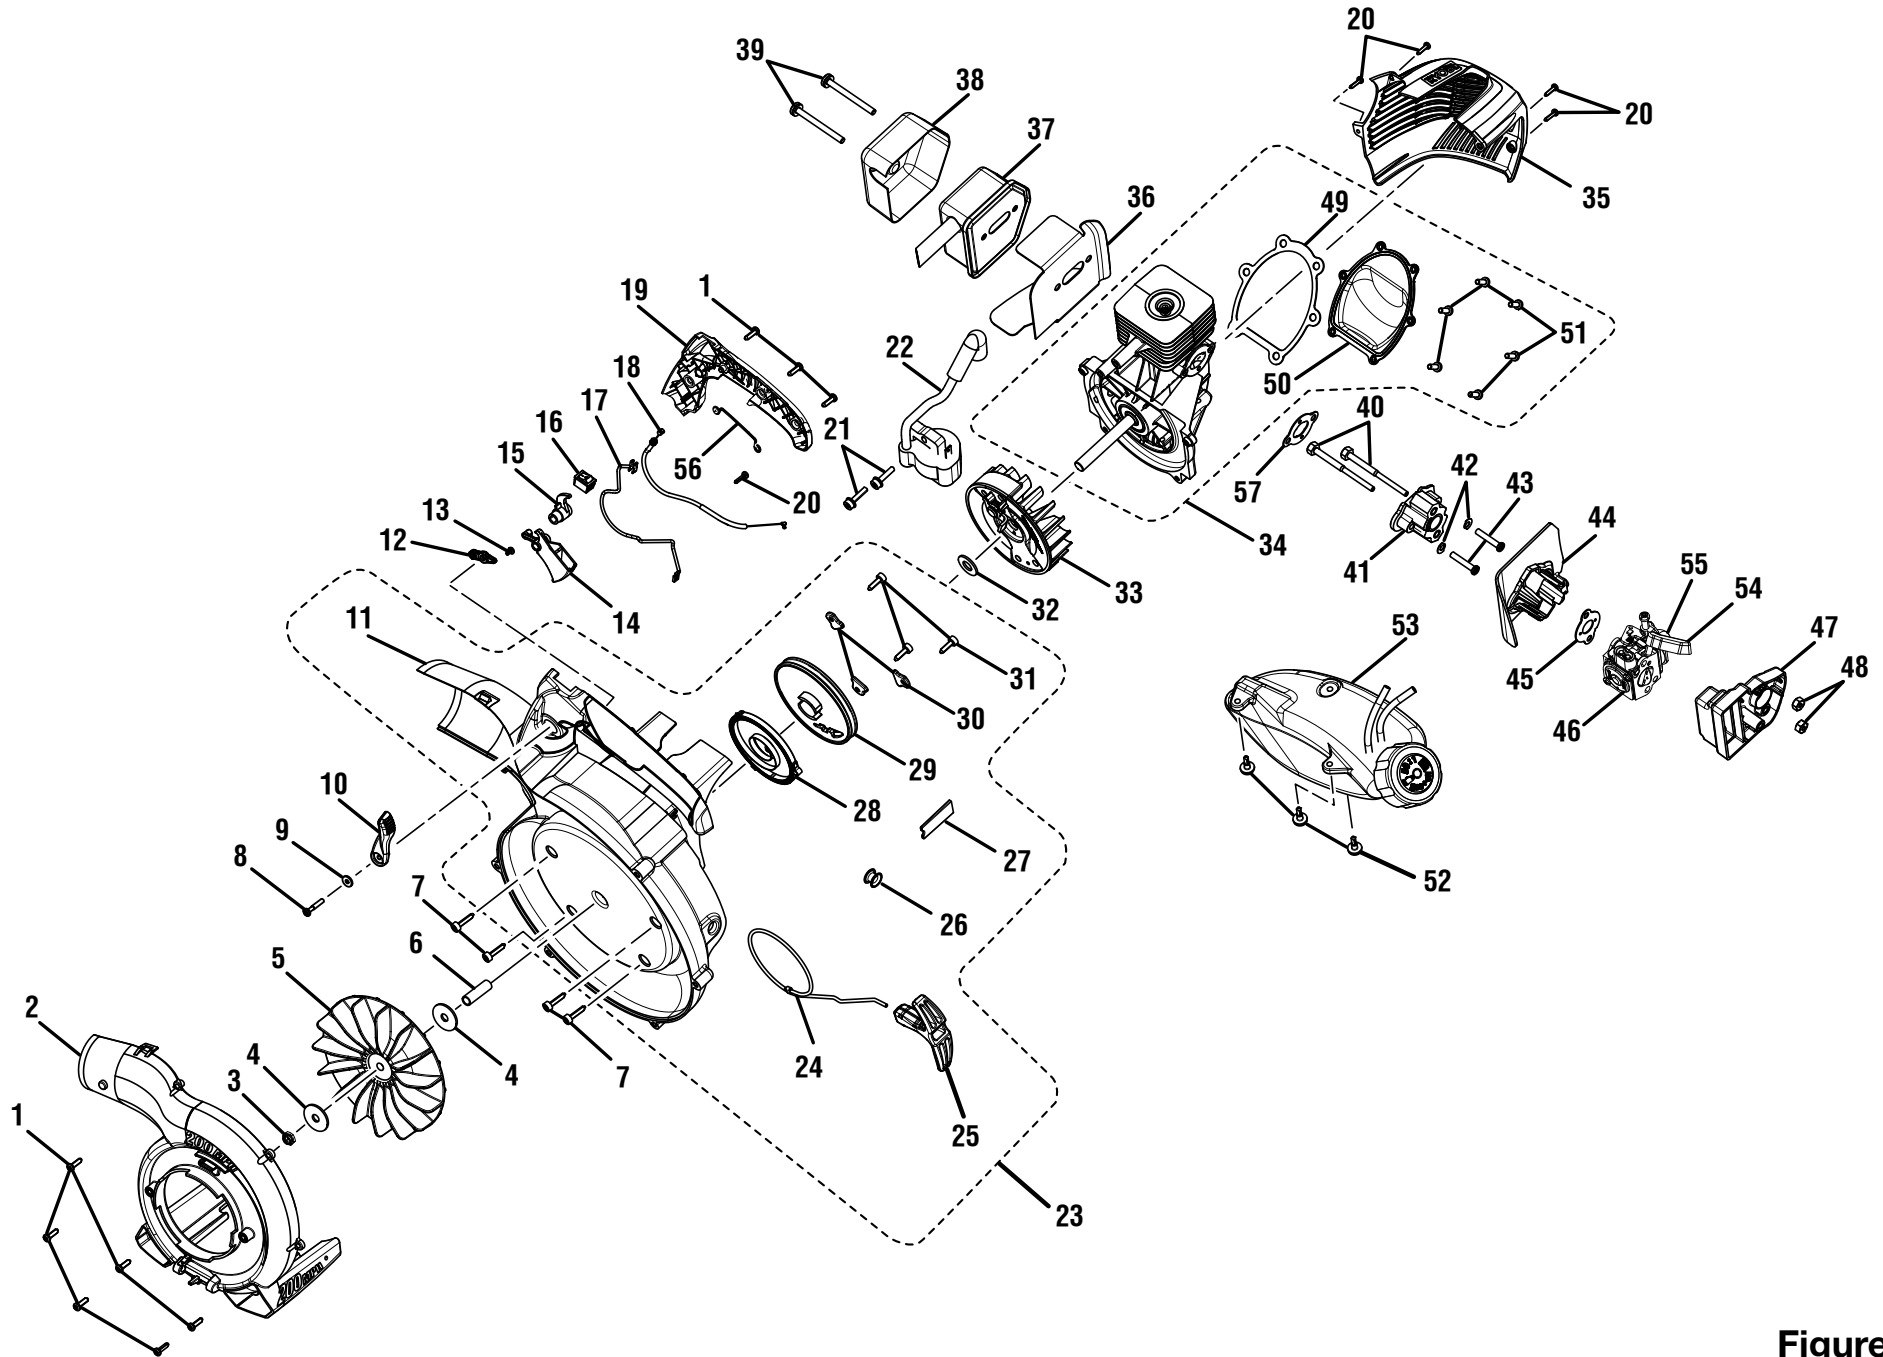

RYOBI BLOWER/VACUUM - MODEL NUMBERS RY09051

Figure B

RYOBI BLOWER/VACUUM – MODEL NUMBERS RY09051

The model number will be found on a label attached to the starter housing. Always mention the model number in all correspondence regarding your **BLOWER/VACUUM** or when ordering repair parts.

PARTS LIST (FIGURE B)

KEY NO.	PART NUMBER	DESCRIPTION	QTY	KEY NO.	PART NUMBER	DESCRIPTION	QTY
1	660629002	Screw (10-14 x 3/4 in.).....	9	30	638389001	Pulley Retainer.....	3
2	521313001	Outer Volute	1	31	660967001	Screw (M4 x 14 mm, T.F.).....	3
3	660730001	Lock Nut (3/8 in.)	1	32	650017001	Washer.....	1
4	650016001	Washer	2	33	308811001	Rotor and Pawl Assembly	1
5	518265002	Fan	1	34	309963001	Short Block Assembly	1
6	638517001	Spacer	1	35	308461001	Engine Cover	1
7	660970001	Screw (M4 x 17 mm, T.F.).....	4	36	901362002	Muffler Gasket	1
8	660666001	Screw (8-14 x 1 in., T.F.).....	1	37	309327001	Muffler Assembly	1
9	678125001	Washer.....	1	38	638442009	Muffler Heat Shield	1
10	518160001	Cruise Lever.....	1	39	660638003	Screw (10-24 x 2-1/8 in.)	2
11	308981013	Lower Housing	1	40	660927004	Screw (10-24 x 2.5 in.).....	2
12	518603001	Throttle Lever.....	1	41	518920001	Heat Dam.....	1
13	661141001	Screw (M3.5 x 7.5 mm).....	1	42	638659002	Washer.....	2
14	521503001	Throttle Trigger	1	43	660927003	Screw (M5 x 25 mm).....	2
15	518602001	Trigger Lock.....	1	44	521505001	Baffle.....	1
16	760338004	Momentary Contact Switch.....	1	45	901552002	Heat Dam Gasket	1
17	290157002	Wire Assembly.....	1	46	308054034	Carburetor	1
18	270031002	Throttle Cable	1	47	521309001	Air Box Base.....	1
19	521501001	Handle Cover	1	48	678027001	Hex Nut (10-24)	2
20	660466001	Screw (M4 x 18 mm).....	5	49	901550001	Crankcase Cover Gasket.....	1
21	660968001	Screw (M4 x 19 mm, T.F.).....	2	50	638337001	Crankcase Cover	1
22	850108006	Ignition Module.....	1	51	660925003	Screw (M4 x 12 mm).....	6
23	308563001	Lower Housing w/Starter.....	1	52	660970002	Screw (M4 x 16 mm).....	3
24	900849012	Starter Rope (42 in.).....	1	53	310752001	Fuel Tank Assembly w/Cap	1
25	511731001	Starter Grip	1	54	518824001	Choke Lever	1
26	638088004	Eyelet	1	55	561635001	Primer Bulb.....	1
27	521535001	Shield.....	1	56	290469001	Ground Wire Kit	1
28	638033001	Spring & Container	1	57	901551001	Heat Dam Gasket	1
29	521316001	Starter Pulley	1