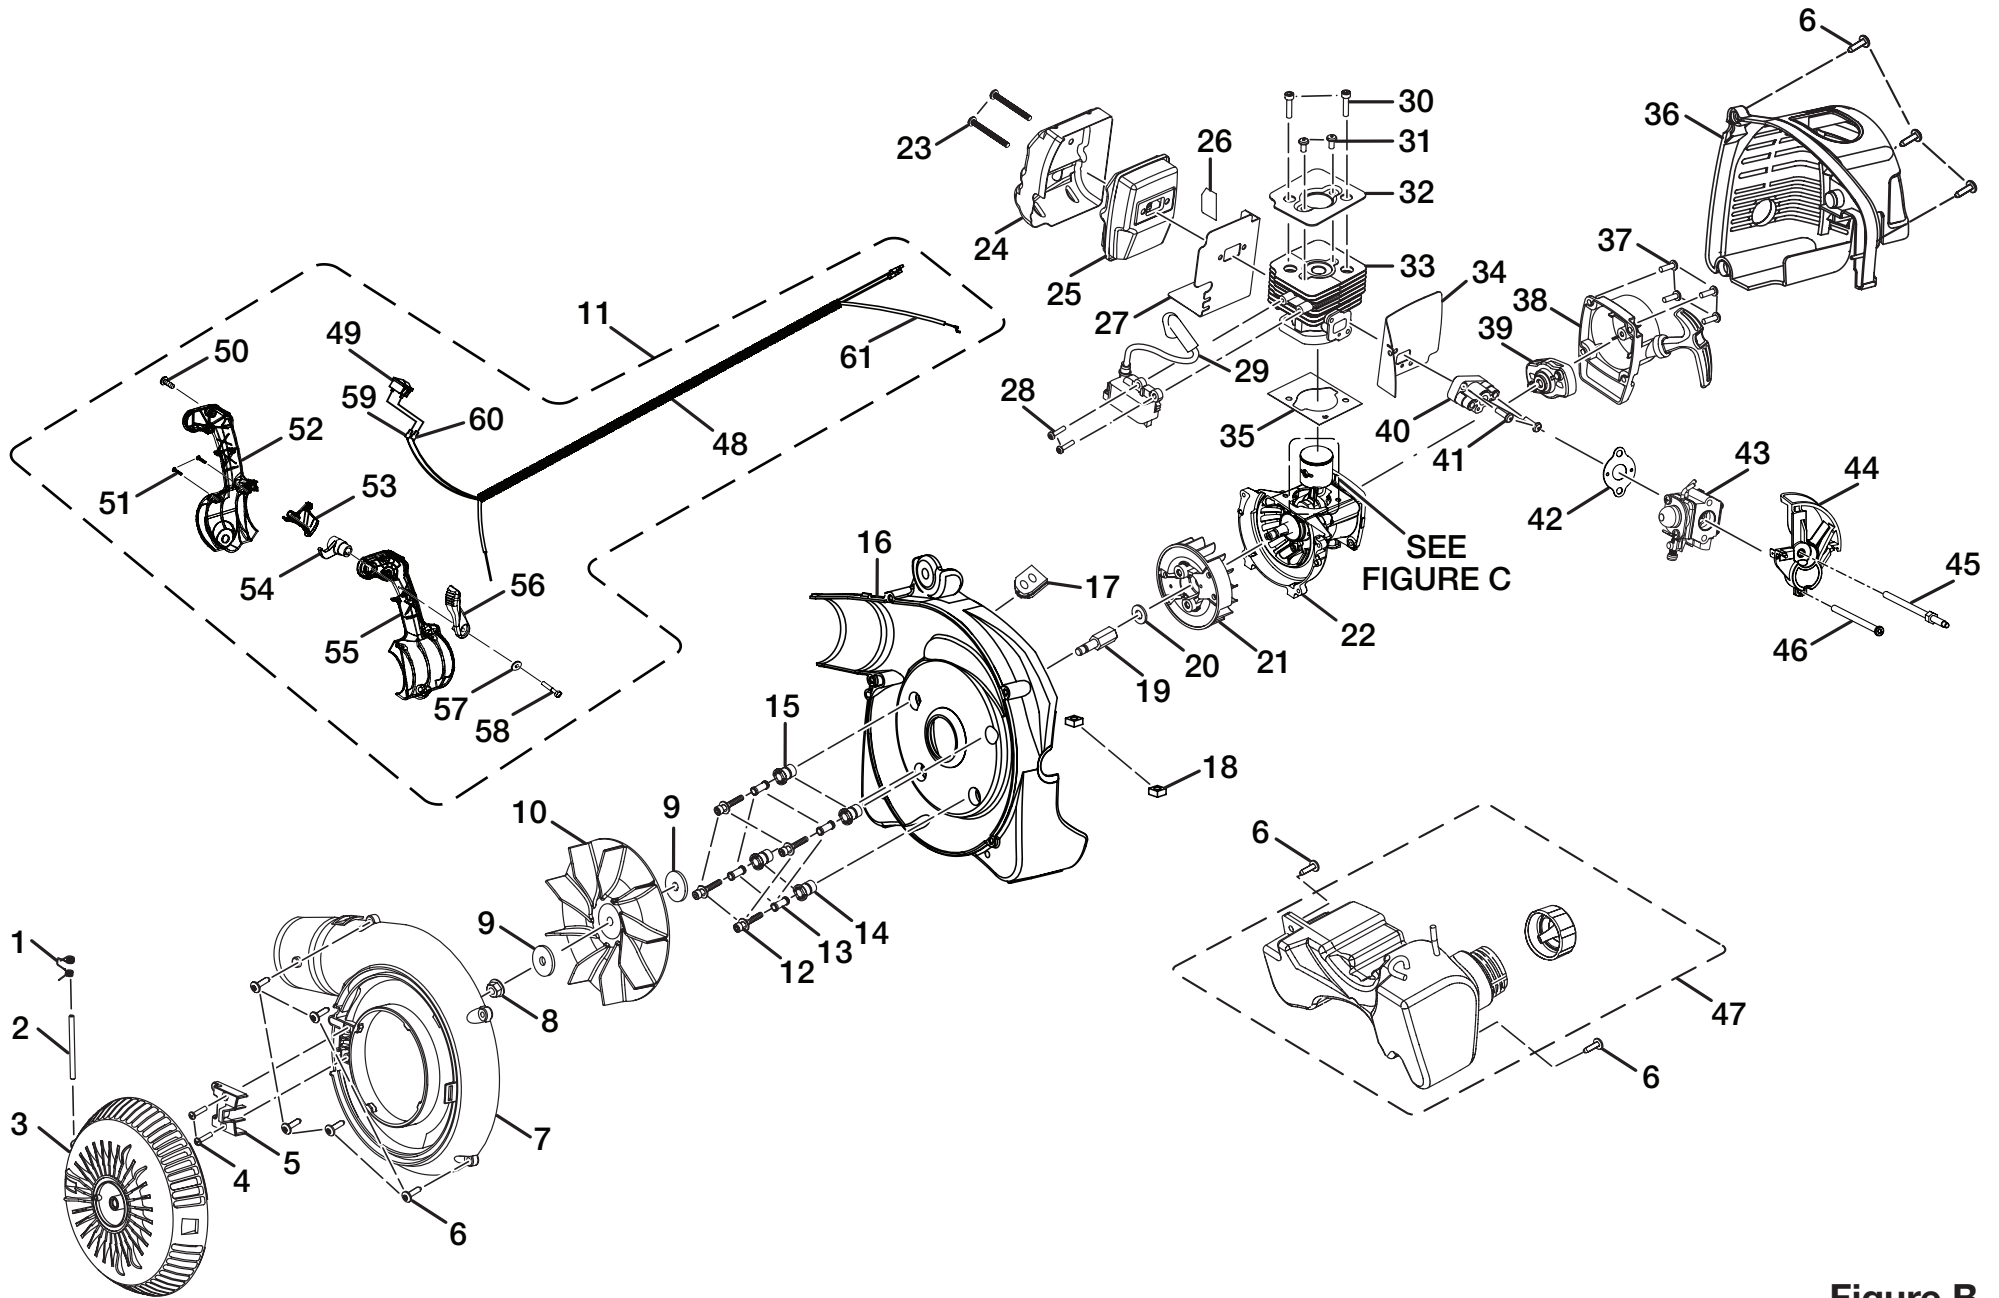

RYOBI BACKPACK BLOWER - MODEL NUMBER RY08578

Figure B

RYOBI BACKPACK BLOWER – MODEL NUMBER RY08578

The model number will be found on a plate attached to the engine housing. Always mention the model number in all correspondence regarding your **BACKPACK BLOWER** or when ordering repair parts.

PARTS LIST (FIGURE B)

KEY NO.	PART NUMBER	DESCRIPTION	QTY	KEY NO.	PART NUMBER	DESCRIPTION	QTY
1	678117001	Vacuum Door Hinge Spring	1	32	630002021	Cylinder Plate	1
2	650026002	Hinge Pin	1	33	640570016	Cylinder	1
3	518268031	Vacuum Door	1	34	901206001	Insulator Gasket	1
4	660665001	Screw (M4 X 19 mm)	2	35	900709001	Cylinder Gasket	1
5	518170001	Vacuum Door Hinge.....	1	36	518324012	Engine Shroud Housing	1
6	660674003	* Screw (10-14)	10	37	660351001	* Screw (M5 X 16 mm Pan Hd.)	4
7	518266031	Outer Volute Housing	1	38	308430001	Starter Assembly	1
8	678128002	Nut w/ Retaining Washer.....	1	39	308004001	Pulley Assembly	1
9	678126001	Washer (Fan Spacer)	2	40	518596001	Heat Dam.....	1
10	518265001	Blower Fan.....	1	41	660344003	* Screw w/Washer (M5 X 31 mm Torx).....	2
11	308345004	Control Assembly (Inc. Key Nos. 48-61).....	1	42	901552001	Carburetor Gasket	1
12	660759002	* Screw (M5 X 8 mm Soc. Cap Hd.).....	4	43	308054010	Carburetor	1
13	678124001	Bushing Sleeve.....	4	44	518498002	Roto-choke base	1
14	570544002	Anti Vibration Bushing	2	45	660453003	Hex Bolt (Double Side)	1
15	570544003	Vibration Isolator.....	2	46	660454004	* Screw (M5 X 25 mm)	1
16	518270014	Inner Volute Housing	1	47	308342003	Fuel Tank Assembly.....	1
17	570624001	Rubber Grommet.....	1	48	518210002	Tube.....	1
18	678108001	Square Nut.....	2	49	760363003	Switch.....	1
19	308068002	Crankshaft Extension Bolt.....	1	50	660629001	* Screw (10-14 X 3/4 in.)	1
20	678171002	Washer (2.3 mm).....	1	51	660734001	* Screw (M4 X 16 mm Pan Head)	2
21	640574001	Flywheel Assembly	1	52	518272001	Throttle Control Housing (RH)	1
22	300749004	Crankcase Assembly	1	53	518255001	Trigger.....	1
23	660347001	* Screw (M5 X 50 mm)	2	54	518150001	Trigger Lock.....	1
24	638027001	Heat Shield	1	55	518271001	Throttle Control Housing (LH).....	1
25	300748016	Muffler Assembly	1	56	518160001	Cruise Control Lever.....	1
26	900955003	Heat Shield	1	57	678125001	Washer.....	1
27	638183001	Muffler Gasket	1	58	660666001	* Screw (M4 X 25 mm)	1
28	660349001	* Screw (M4 X 22 mm)	2	59	290703001	Lead Assembly (Red).....	1
29	290178008	Coil & Boot Assembly.....	1	60	290703002	Lead Assembly (Black)	1
30	660342001	* Screw (M5 X 22 mm)	2	61	308026003	Cable Assembly.....	1
31	660351002	* Screw w/Washer (M5 X 10 mm)	2				

* STANDARD HARDWARE ITEM – MAY BE PURCHASED LOCALLY