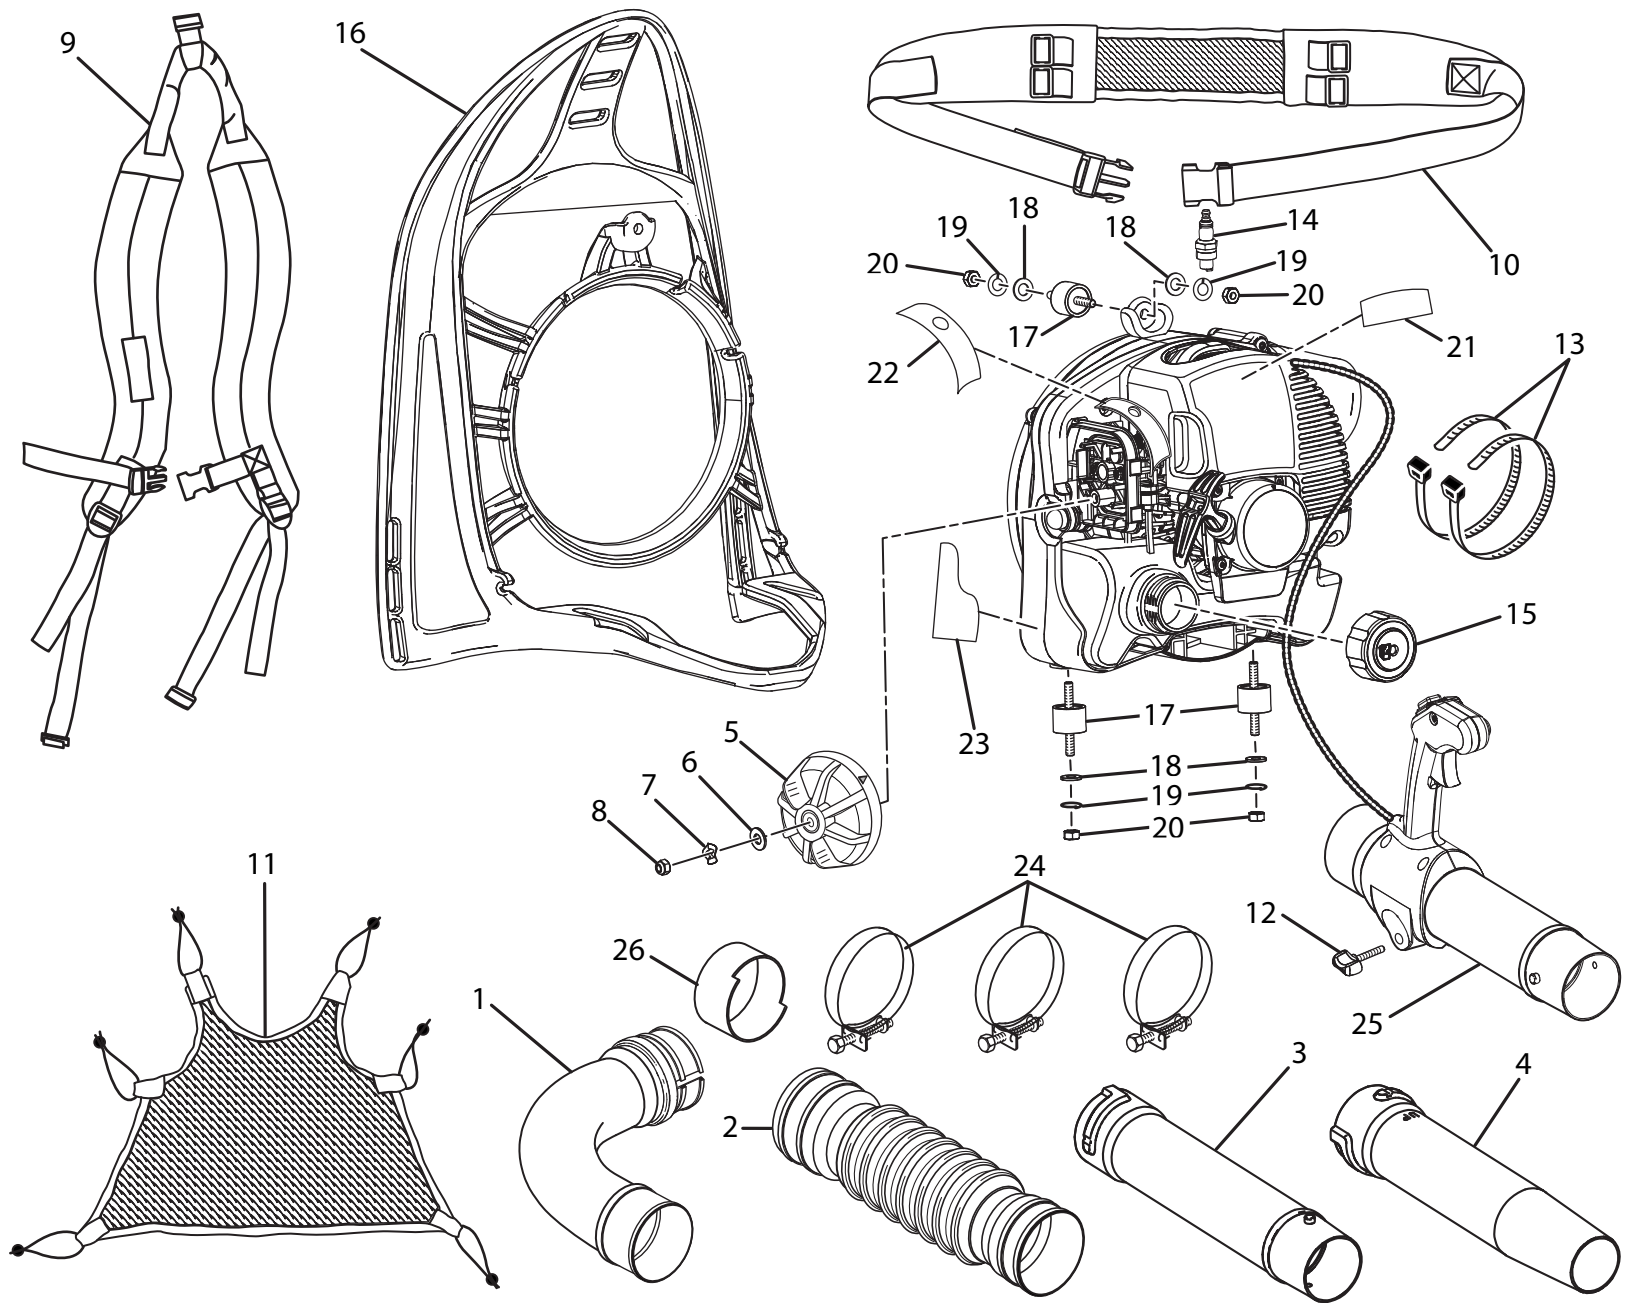

RYOBI BACKPACK BLOWER - MODEL NUMBER RY08578

Figure A

RYOBI BACKPACK BLOWER – MODEL NUMBER RY08578

The model number will be found on a plate attached to the engine housing. Always mention the model number in all correspondence regarding your **BACKPACK BLOWER** or when ordering repair parts.

PARTS LIST (FIGURE A)

KEY NO.	PART NUMBER	DESCRIPTION	QTY
1	580694001	Elbow Tube	1
2	580693001	Bellows	1
3	570543001	Straight Tube (Upper Tube).....	1
4	570564001	Nozzle (Lower Tube).....	1
5	518597001	Choke Dial Cover.....	1
6	678434001	* Washer.....	1
7	678434002	* Wavy Washer (M5).....	1
8	678435001	Nylon Nut (M5).....	1
9	900962001	Shoulder Harness Assembly	1
10	900963001	Waist Harness.....	1
11	900964001	Mesh Back Pad.	1
12	518273002	Throttle Control Handle Screw	1
13	900972001	Cable Tie.....	2
14	870174001	* Spark Plug (Champion RCJ6Y).....	1
15	300758006	Fuel Cap Assembly.....	1
16	570547001	Backpack Frame.....	1
17	570546001	Vibration Isolators	3
18	678186002	Flat Washer	4
19	678109001	Spring Washer	4
20	678190002	* Hex Nut (1/4-20)	4
21	940734022	Starting Instruction Label.....	1
22	940647019	Choke Label.....	1
23	940627005	Warning Label.....	1
24	308645001	Tube Clamp.....	3
25	580692001	Throttle Control Handle Tube.....	1
26	518481001	Bushing.....	1
	987000128	Operator's Manual (960702002)	1
	9-06-07		
	(REV:00)		

Figure C

PARTS LIST (FIGURE C)

KEY NO.	PART NUMBER	DESCRIPTION	QTY
1	690691001	Wrist Pin	2
2	690687001	Washer	2
3	690161002	Piston Ring	1
4	690686002	Needle Bearing	1
5	640920002	Piston	1
6	620301001	Piston Pin	1