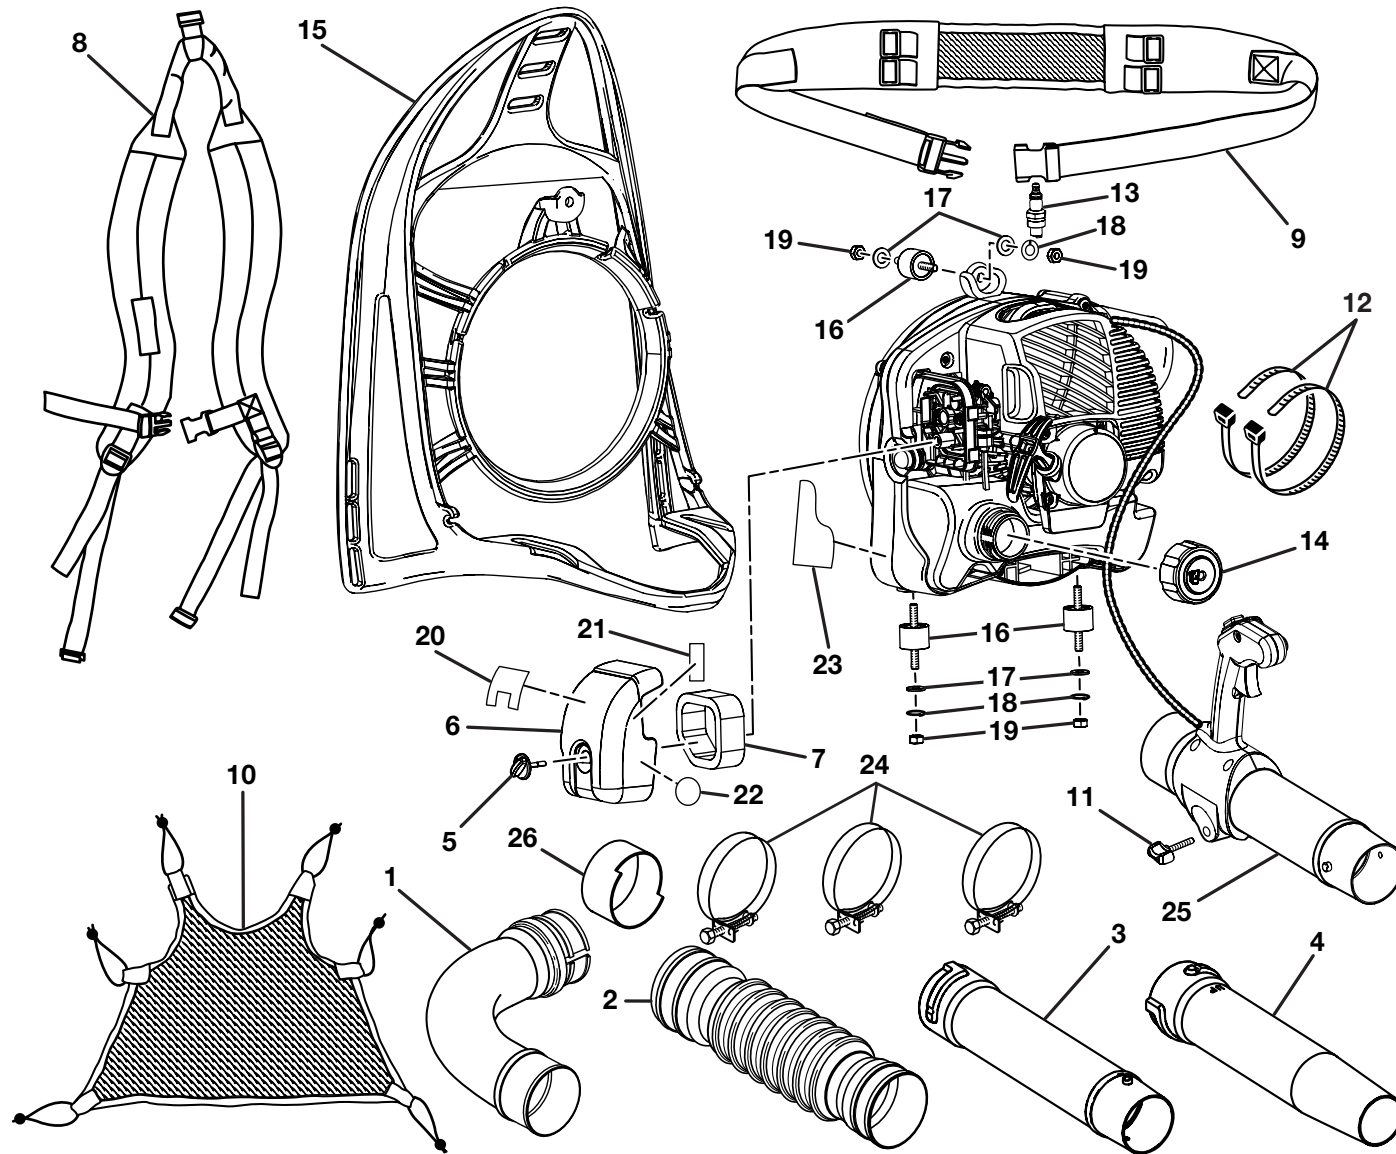

RYOBI BACKPACK BLOWER - MODEL NUMBERS RY08576 AND RY09973

RYOBI BACKPACK BLOWER – MODEL NUMBERS RY08576 AND RY09973

The model number will be found on a plate attached to the starter housing. Always mention the model number in all correspondence regarding your **BACKPACK BLOWER** or when ordering repair parts.

PARTS LIST

KEY NO.	PART NUMBER	DESCRIPTION	QTY
1	580694001	Elbow Tube	1
2	580693001	Bellows	1
3	570543001	Straight Tube (Upper Tube)	1
4	570564001	Nozzle (Lower Tube)	1
5	590461001	Air Filter Knob	1
6	518253001	Air Filter Cover	1
7	560873001	Air Filter	1
8	900962001	Shoulder Harness Assembly	1
9	900963001	Waist Harness	1
10	900964001	Mesh Backing	1
11	518273002	Throttle Control Handle Screw	1
12	900972001	Cable Tie	2
13	870174001	* Spark Plug (Champion RCJ6Y)	1
14	300758006	Fuel Cap Assembly	1
15	570547001	Backpack Frame	1
16	570546001	Vibration Isolators	3
17	678186002	Flat Washer	4
18	678109001	Spring Washer	4
19	678190002	* Hex Nut (1/4 - 20)	4
20	940627004	Starting Instructions Label	1
21	940627007	Starting Label	1
22	940627006	Zip Start Label	1
23	940627005	Warning Label	1
24	308645001	Tube Clamp	3
25	580692001	Throttle Control Handle Tube	1
26	518481001	Bushing	1
	987000083	Operator's Manual	
	1-15-07		
	(REV:00)		

* STANDARD HARDWARE ITEM – MAY BE PURCHASED LOCALLY