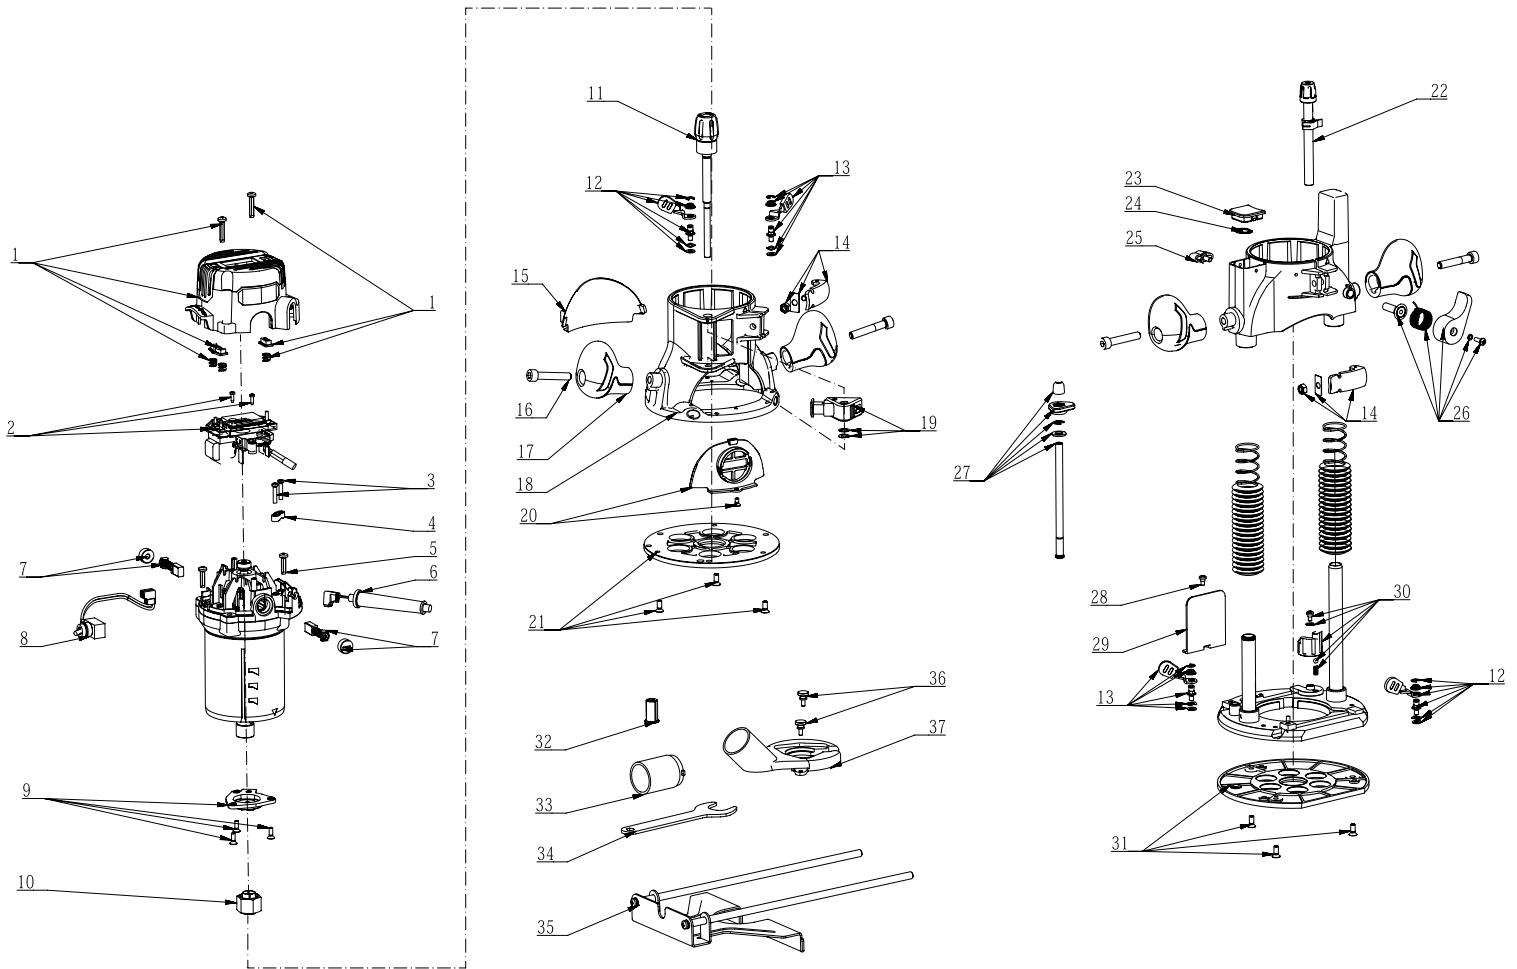

Product Description: Plunge & Fix Router  
Model Number: RT1322-00  
Body Number: 0890024001  
Version: A  
Issue Date: 2019/12/30

No.	Product Model#	Part Number	Description	Qty
1	RT1322-00	2827328001	Top Cover Assembly	1
2	RT1322-00	2827106001	Speed Governor Assembly	1
3	RT1322-00	5610106003	Tapping Screw	2
4	RT1322-00	3122798001	Cord Anchorage	1
5	RT1322-00	5610059003	Thread Forming Screw	2
6	RT1322-00	4810241002	Power Cord Assembly	1
7	RT1322-00	4960405001	Carbon Brush Set	2
8	RT1322-00	4870742001	Switch Assembly	1
9	RT1322-00	2827329001	Spindle Lock Cover Assembly	1
10	RT1322-00	2823121001	Collet Assembly	1
11	RT1322-00	2827107001	Height Adjusting Bar Assembly	1
12	RT1322-00	2827330001	Right Control Handle Assembly	2
13	RT1322-00	2827325001	Left Control Handle Assembly	2
14	RT1322-00	2827333001	Handle Assembly	2
15	RT1322-00	3121637002	Chip Shield	1
16	RT1322-00	5620024003	Hexagon Socket Screw	4
17	RT1322-00	3322724001	Handle	4
18	RT1322-00	2826908001	Mounting ASSY	1
19	RT1322-00	2827342001	Adjustor Block Assembly	1
20	RT1322-00	2827332001	Vacuum Adapter Assembly	1
21	RT1322-00	2827331001	Base Plate Assembly	1
22	RT1322-00	2827334001	Depth Adjusting Set	1
23	RT1322-00	3121639001	Cover	1
24	RT1322-00	5660018001	Circlips For Shaft	1
25	RT1322-00	3400189004	Lock Bolt	1
26	RT1322-00	2827335001	Handle Assembly	1
27	RT1322-00	2827340001	Stopper Assembly	1
28	RT1322-00	5620103006	Slotted Shoulder Screw	1
29	RT1322-00	3123344001	Chip Shield	1
30	RT1322-00	2827338001	Turntable Assembly	1
31	RT1322-00	2827336001	Base Plate Assembly	1
32	RT1322-00	3550560002	Collet	1
33	RT1322-00	3123286001	Vacuum Adapter	1
34	RT1322-00	3700807004	Wrench	1
35	RT1322-00	2822286002	Parallel Guide	1
36	RT1322-00	5620353002	Knurled Thumb Screw	2
37	RT1322-00	3130926001	Vacuum Adapter	1