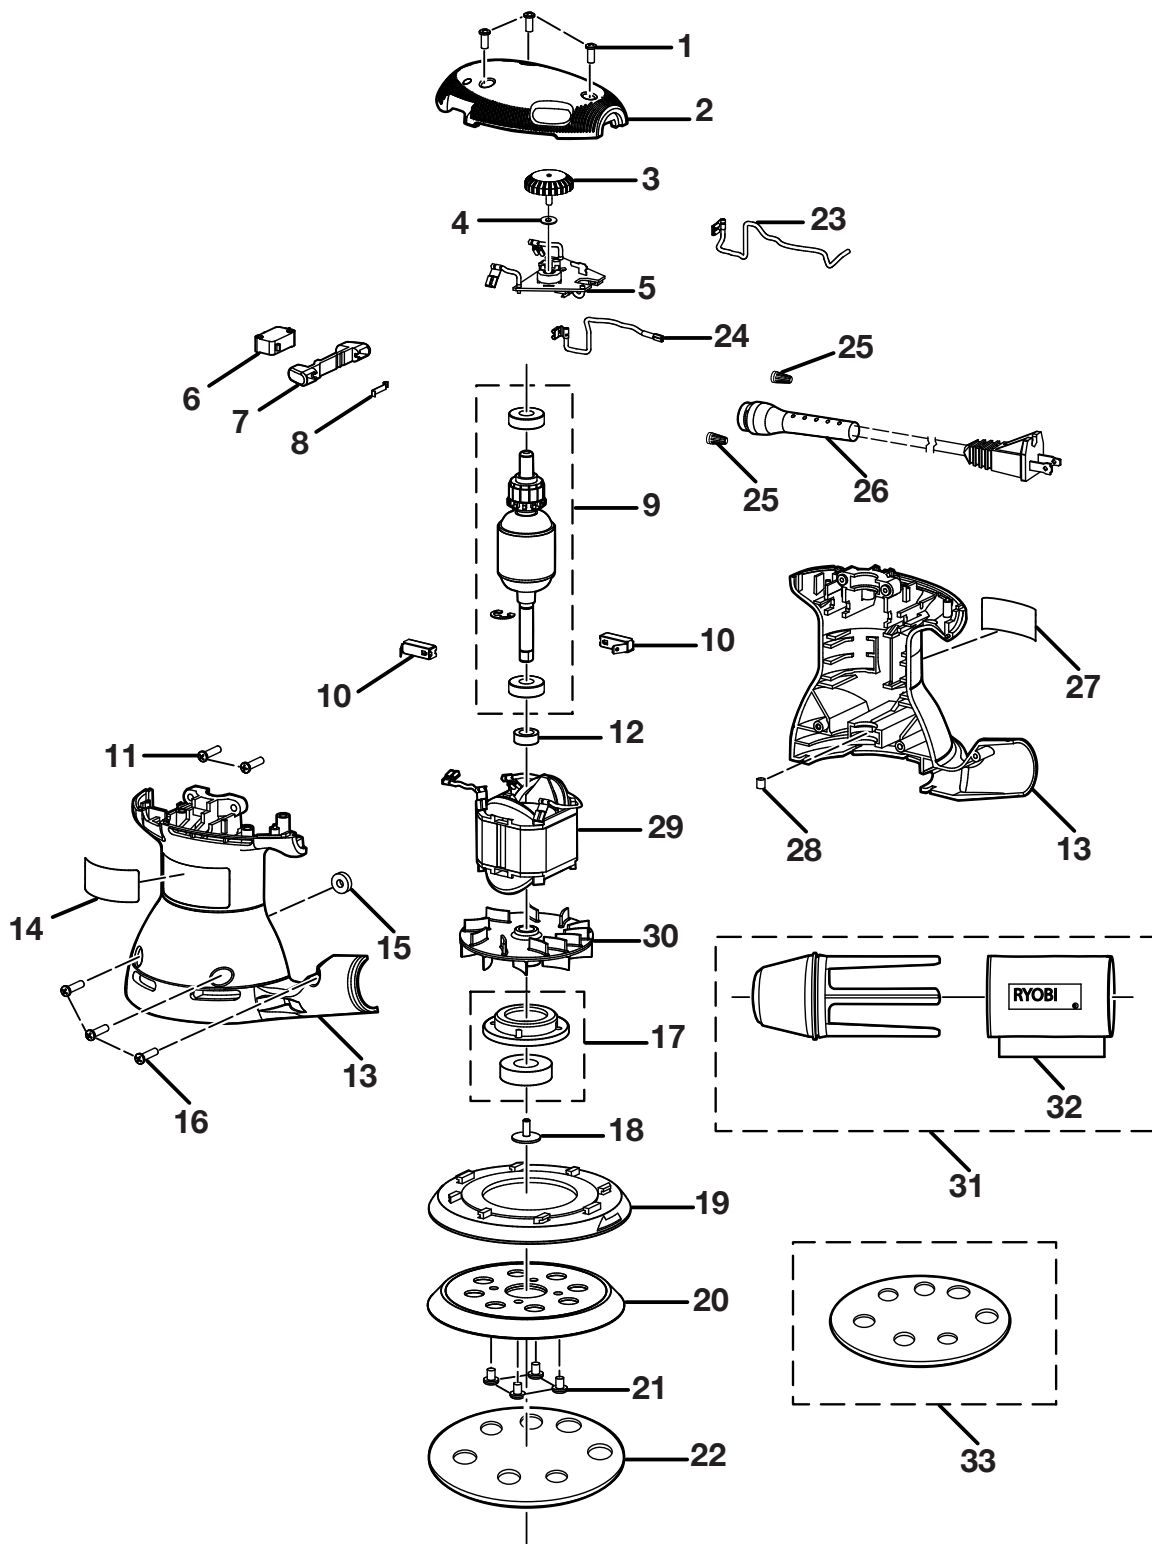

RYOBI 5 in. VS RANDOM ORBIT SANDER – MODEL NUMBER RS281VS

NOTE: To avoid the possibility of alteration or damage to this product, service should be performed by your nearest Ryobi Authorized Service Center. For the service center nearest you call 1-800-525-2579.

RYOBI 5 in. VS RANDOM ORBIT SANDER – MODEL NUMBER RS281VS

The model number will be found on a label attached to the motor housing. Always mention the model number in all correspondence regarding your **RANDOM ORBIT SANDER** or when ordering repair parts.

PARTS LIST

Key No.	Part Number	Description	Qty.
1	660133009	SCREW (8-18 x 5/8 in.)	3
2	513041001	TOP CAP	1
3	380568001	DIAL-VS.....	1
4	5574601	NYLON WASHER.....	1
5	280013057	PCB ASSEMBLY	1
6	760227002	SWITCH.....	1
7	550249001	ACTUATOR.....	1
8	6947301	ACTUATOR SPRING	1
9	2910602	ARMATURE ASSEMBLY	1
10	2907514	BRUSH ASSEMBLY	2
11	990908008	SCREW (6-19 x 9/16 in. PAN HD.)	2
12	5926901	SPACER	1
13	200202312	HOUSING ASSEMBLY	1
14	940999015	DATA LABEL.....	1
15	550408001	WASHER	1
16	990908009	SCREW (6-19 x 5/8 in. PAN HD.)	3
17	3054605	BEARING CAP & BEARING ASSEMBLY	1
18	660369002	SCREW W/WASHER (8-32 x 1/2 in.).....	1
19	5524801	BRAKE SKIRT	1
20	300527003	5 in. DISC ASSEMBLY.....	1
21	660136001	SCREW (10-32 x 1/4 in.)	4
22	300552012	SANDPAPER	1
23	2913502	RECEPTACLE & WIRE ASSEMBLY (BLK)	1
24	2913501	RECEPTACLE & WIRE ASSEMBLY (BRN)	1
25	623173007	WIRE NUT.....	2
26	730377014	POWER CORD	1
27	940999016	LOGO LABEL	1
28	550339001	RUBBER PLUG	1
29	2910502	FIELD ASSEMBLY	1
30	640835002	FAN/COUNTERBALANCE.....	1
31	300027030	DUST BAG ASSEMBLY (Includes Key No. 32)	1
32	900491005	DUST BAG	1
33	900482001	CONVERSION PAD	1
	983000627	OPERATOR'S MANUAL	
	05-10-10		
	(REV:01)		