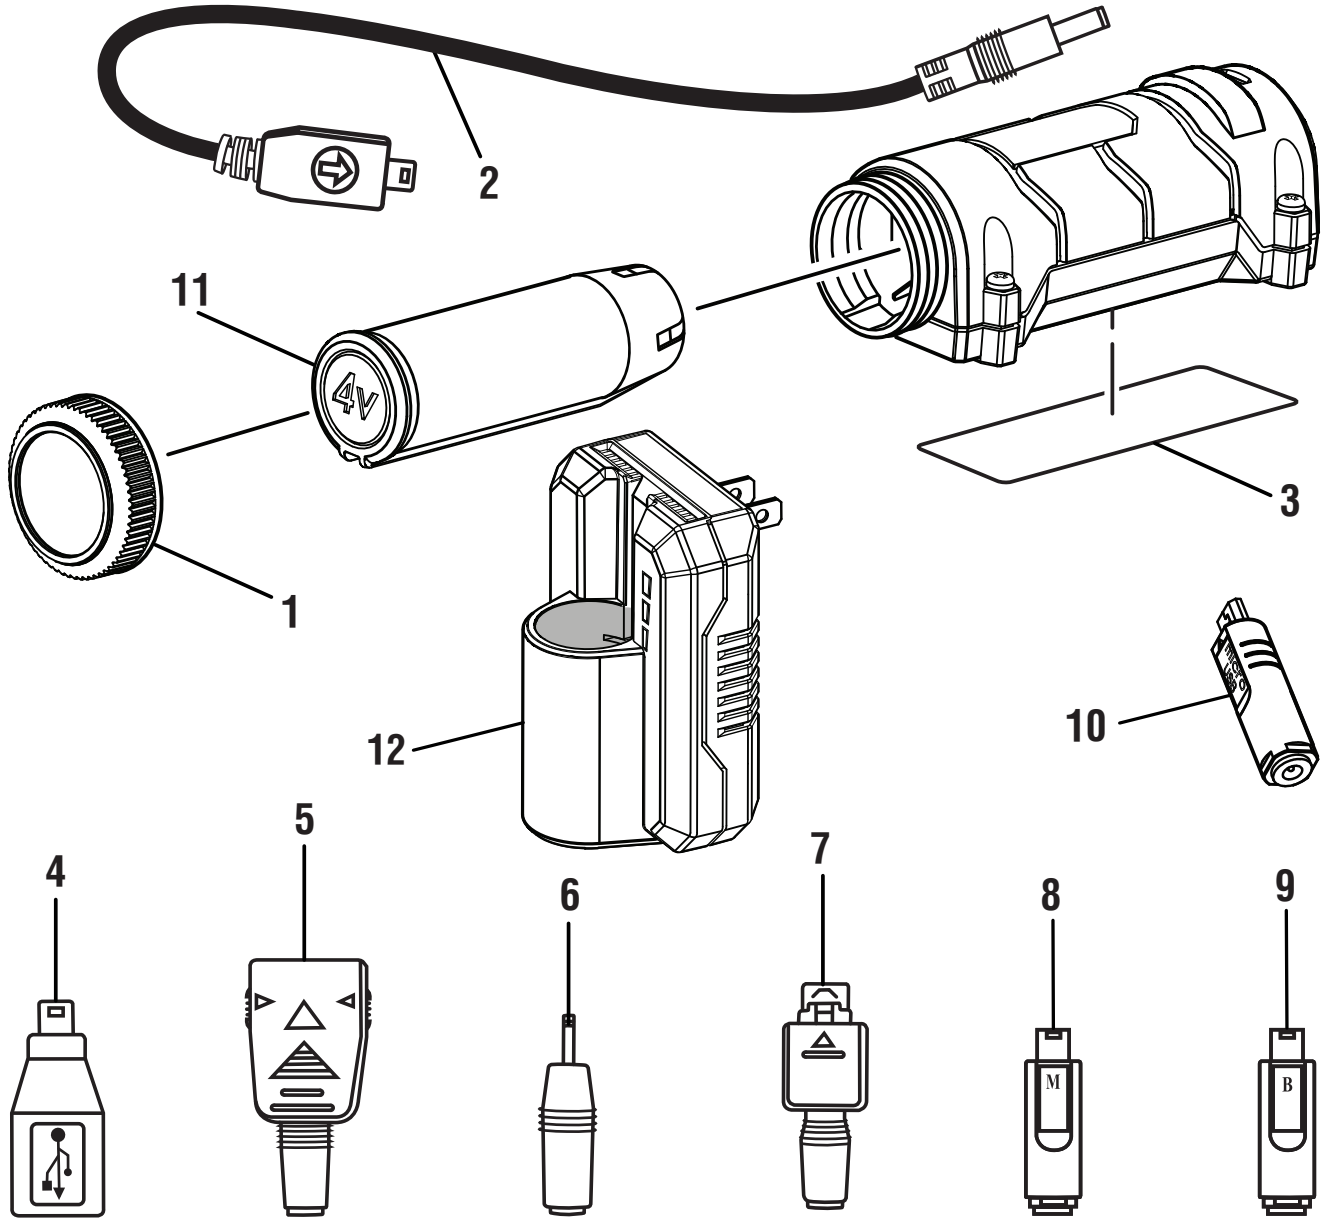

RYOBI PORTABLE POWER SOURCE – MODEL NO. RP4900

The model number will be found on a label attached to the housing. Always mention the model number in all correspondence regarding your **PORTABLE POWER SOURCE** or when ordering replacement parts.

PARTS LIST

KEY NO.	PART NUMBER	DESCRIPTION	QTY.	KEY NO.	PART NUMBER	DESCRIPTION	QTY.
1	019605001006	Battery Cap	1	NOT INCLUDED:			
2	019605001012	Adaptor Cord	1	11	130166003	Battery Pack (AP4001, 4 Volt Li-ion)	1
3	019605001018	Data / Warning Label	1	12	140129002	Charger (AP4700, 4 Volt Li-ion)	1
4	019605001011	Adaptor (Apple USB)	1	NOT SHOWN:			
5	019605001014	Adaptor (LG Large)	1	987000659	Operator's Manual (RP4900) ...		1
6	019605001016	Adaptor (Nokia).....	1	11-4-09			
7	019605001013	Adaptor (LG Small)	1	(REV:01)			
8	019605001010	Adaptor (Motorola).....	1				
9	019605001015	Adaptor (Blackberry).....	1				
10	019605002001	Adaptor (Micro USB)	1				