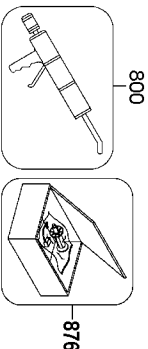

RN46

COIL-FED PNEUMATIC ROOFING NAILER
 CLAVADORA NEUMÁTICA ALIMENTADA POR ROLLO PARA TECHADO
 CLOUEUR PNEUMATIQUE A ENROULEMENT POUR TOITURE

ITEM	USED ON
23	RN46-1
22, 24	RN46-2

Item 62 available (Not Shown)
 Rebuild Kit RN46-RK
 Includes Items 4 thru 11, 13, 15, 18,
 34, 36, 38, 50, 61, & 63.

Parts List for RN46-1 Type SN 133450000 and up

Item Number	Part Number	Description	Qty Required
1	MSC5080-20	SCREW-SOC HD. CAP M5	7
2	149845	ASSEMBLY-WEAR PLATE	2
3	149808	CAP-MACHINING	1
4	149832	SEAL-FRAME/CAP	1
5	149838	BUMPER-HEAD VALVE	1
6	149828	O-RING-1.925X.103 XN	2
7	149836	UPPER BODY-HEAD VALV	1
8	149806	SPRING-HEAD VALVE	1
9	149842	O-RING-1.299X.103 XN	1
10	149839	LOWER BODY-HEAD VALV	1
11	149840	SEAL-SLEEVE	1
12	149941	ASSEMBLY-SLEEVE	1
13	850766	O-RING-2.609X.139	1
14	149814	RING-SLEEVE	1
15	850607	O-RING	1
16	149826	ASSEMBLY-PISTON/DRIV	1
17	191777	BUMPER	1
18	149820	GUIDE-DRIVER	1
19	105811	SCREW-TRIGGER PIVOT	2
20	MHE3050-100	NUT-NYLON M3X.50	1
21	9R202298	FRAME ASSEM	1
22	100387	SPRING-COMPRESSION	1
23	107581	ASSEMBLY-C.T.TRIGGER	1
24	107582	ASSEMBLY-S.T.TRIGGER	1
25	107522	GUIDE-TRIP	1
26	149871	SPRING-CONTACT ARM	1
27	TVA6	KIT-TRIGGER VALVE	1

Parts List for RN46-1 Type SN 133450000 and up

Item Number	Part Number	Description	Qty Required
55	MPW6.2	WASHER.SPECIAL	1
56	149939	ASSEMBLY-CANISTER	1
57	149907	PIN-COVER/CANISTER	1
58	160144	ASSEMBLY-DOOR	1
59	160142	PAWL-CHECK	1
60	149940	ASSEMBLY-SHINGLE GUI	1
61	149812	SEAL-CHECK	1
62	RN46-RK	REBUILD KIT-RN46	1
63	149829	O-RING-1.862X.103 NB	1
64	149866	WEAR PAD-CANISTER	1
65	161236	GUARD-CANISTER	1
66	149861	LATCH	1
67	MHE6100-100	NUT-ESN M6X1	1
68	160143	ASSEMBLY-NOSE	1
69	9R195466	KIT-HEAD VALVE	1
70	174087	FIXED PLUG	1
800	100679	LUBE (1LB.CAN)	1
800	100653	LUBE (2CC)	1