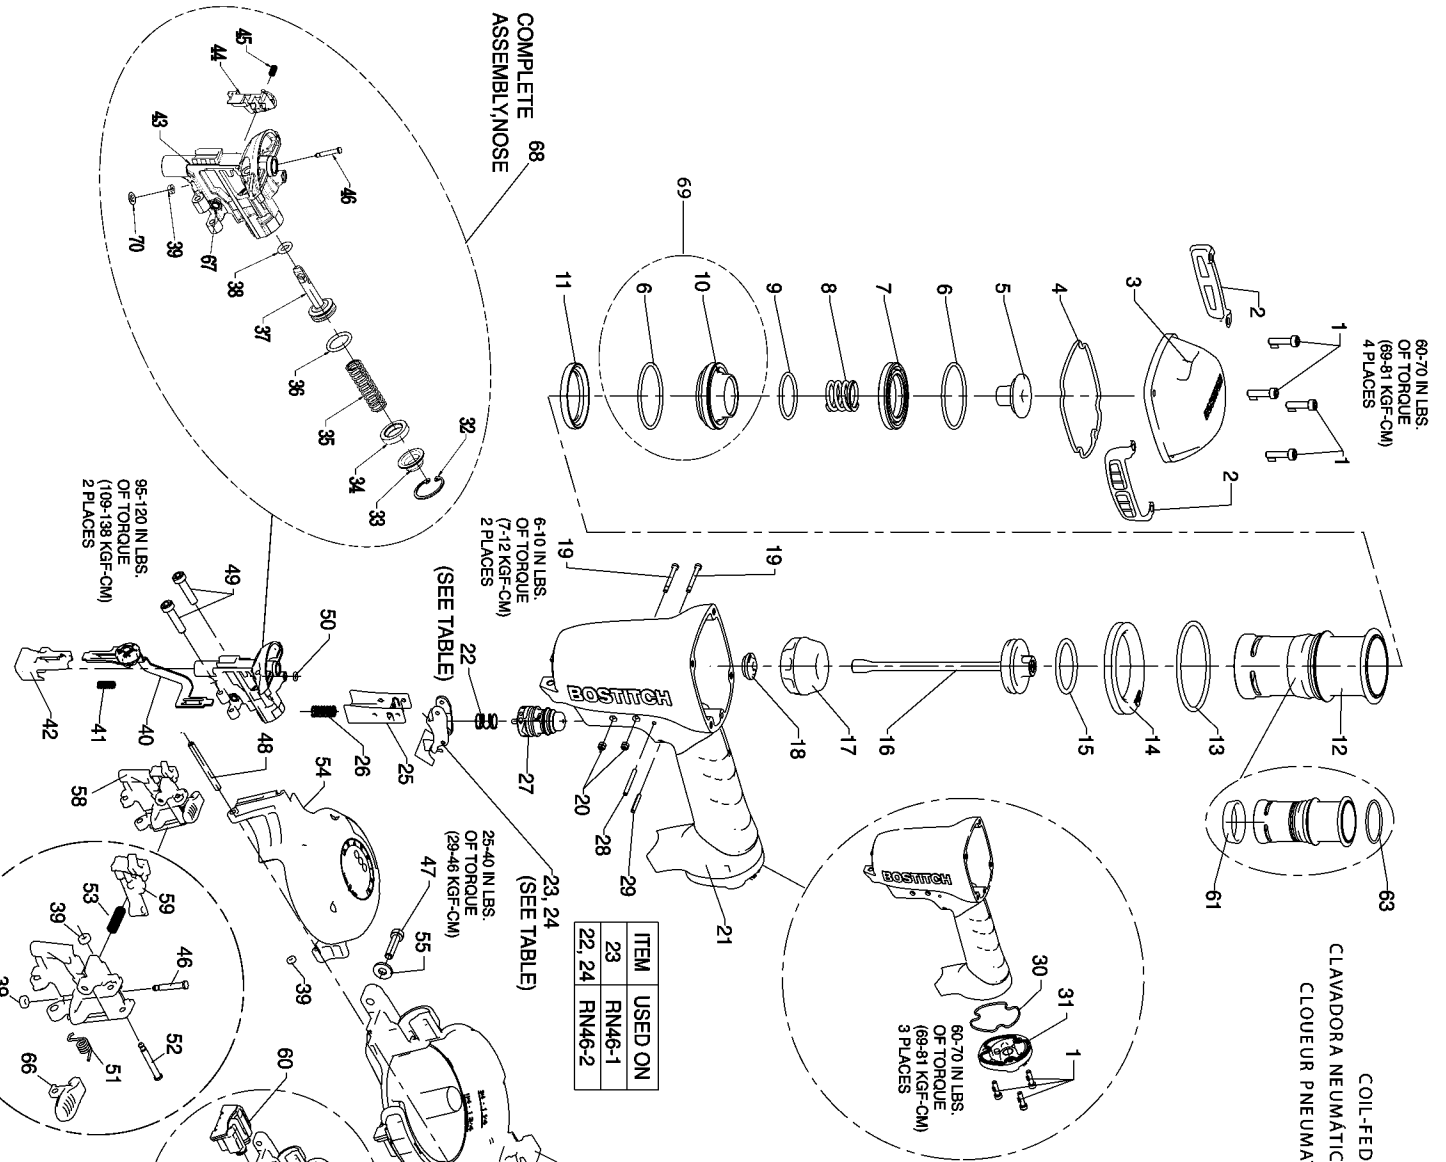

RN46

COIL-FED PNEUMATIC ROOFING NAILER
CLAVADORA NEUMÁTICA ALIMENTADA POR ROLLO PARA TECHADO
CLOUEUR PNEUMATIQUE A ENROULEMENT POUR TOITURE

ITEM	USED ON
23	RN46-1
22, 24	RN46-2

Item 62 available (Not Shown)
Rebuild Kit RN46-RK
Includes Items 4 thru 11, 13, 15, 18,
34, 36, 38, 50, 61, & 63.