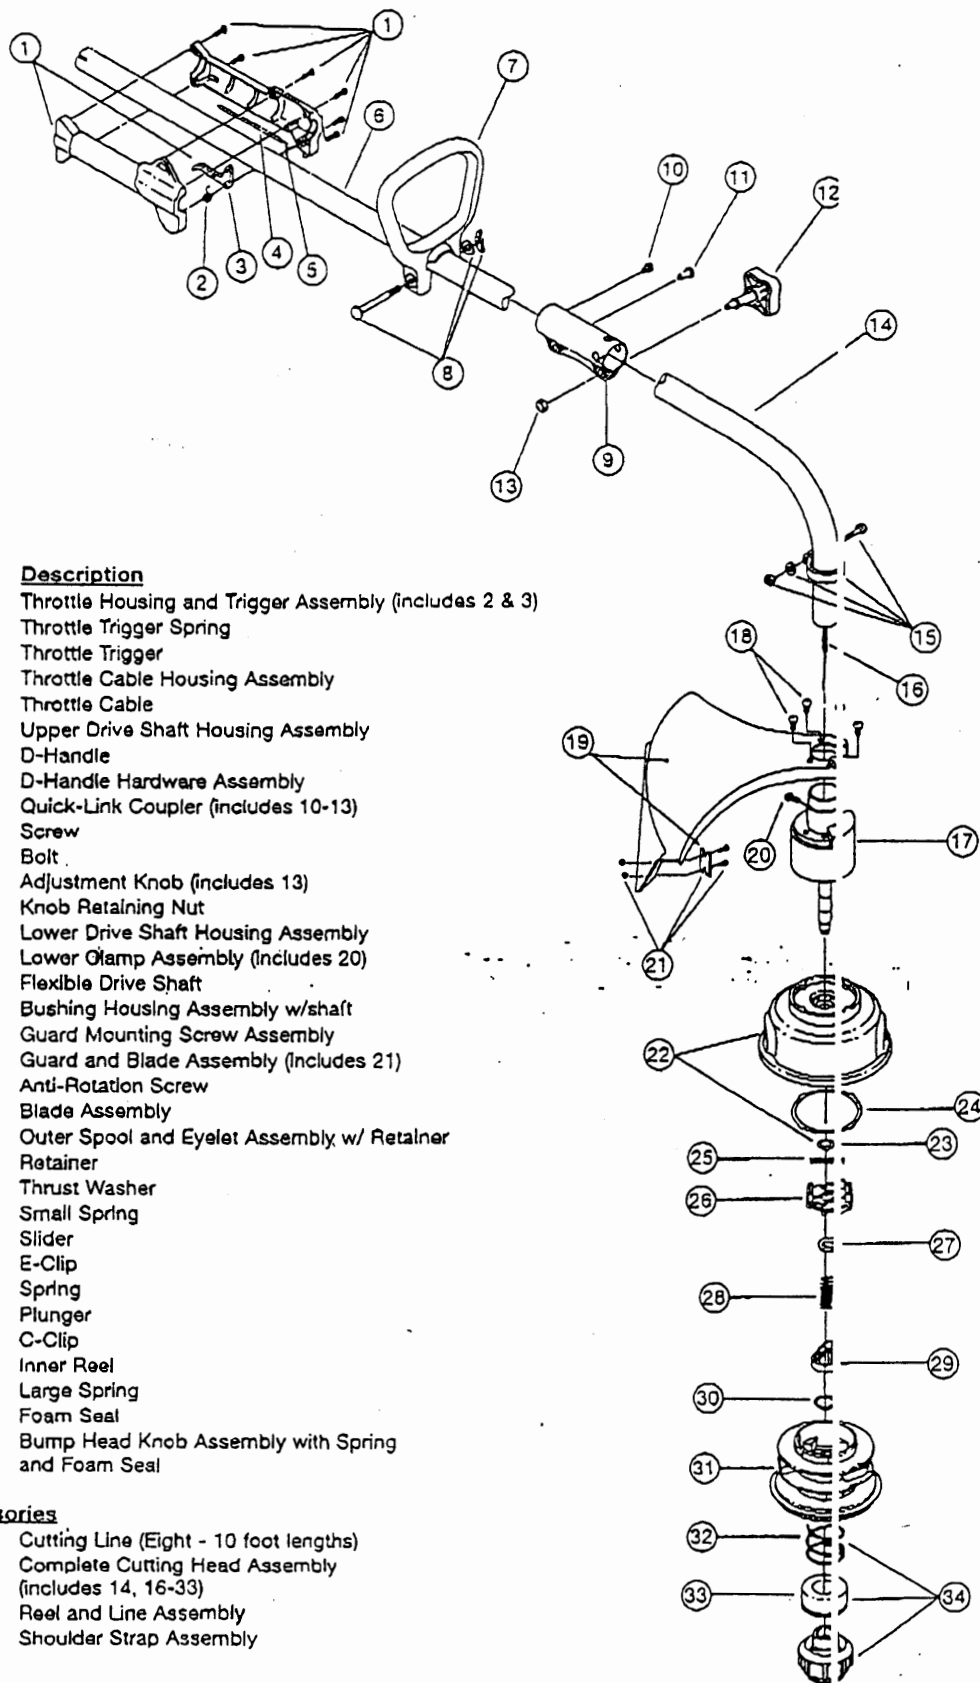

# BOOM & TRIMMER PARTS - MODEL RLH100DS

Item	Part No.	Description
1	181557	Throttle Housing and Trigger Assembly (includes 2 & 3)
2	610314	Throttle Trigger Spring
3	181556	Throttle Trigger
4	181554	Throttle Cable Housing Assembly
5	180127	Throttle Cable
6	181979	Upper Drive Shaft Housing Assembly
7	145819	D-Handle
8	181587	D-Handle Hardware Assembly
9	181616	Quick-Link Coupler (includes 10-13)
10	182057	Screw
11	181617	Bolt
12	181618	Adjustment Knob (includes 13)
13	181886	Knob Retaining Nut
14	180340	Lower Drive Shaft Housing Assembly
15	153597	Lower Clamp Assembly (includes 20)
16	683608	Flexible Drive Shaft
17	181857	Bushing Housing Assembly w/shaft
18	181858	Guard Mounting Screw Assembly
19	683274	Guard and Blade Assembly (includes 21)
20	145569	Anti-Rotation Screw
21	682061	Blade Assembly
22	181457	Outer Spool and Eyelet Assembly, w/ Retainer
23	181458	Retainer
24	181561	Thrust Washer
25	181459	Small Spring
26	181461	Slider
27	181532	E-Clip
28	181531	Spring
29	181462	Plunger
30	181463	C-Clip
31	181464	Inner Reel
32	181465	Large Spring
33	181467	Foam Seal
34	181468	Bump Head Knob Assembly with Spring and Foam Seal

### Optional Accessories

- 181472 Cutting Line (Eight - 10 foot lengths)
- 181469 Complete Cutting Head Assembly (includes 14, 16-33)
- 181460 Reel and Line Assembly
- 147075 Shoulder Strap Assembly
- not shown