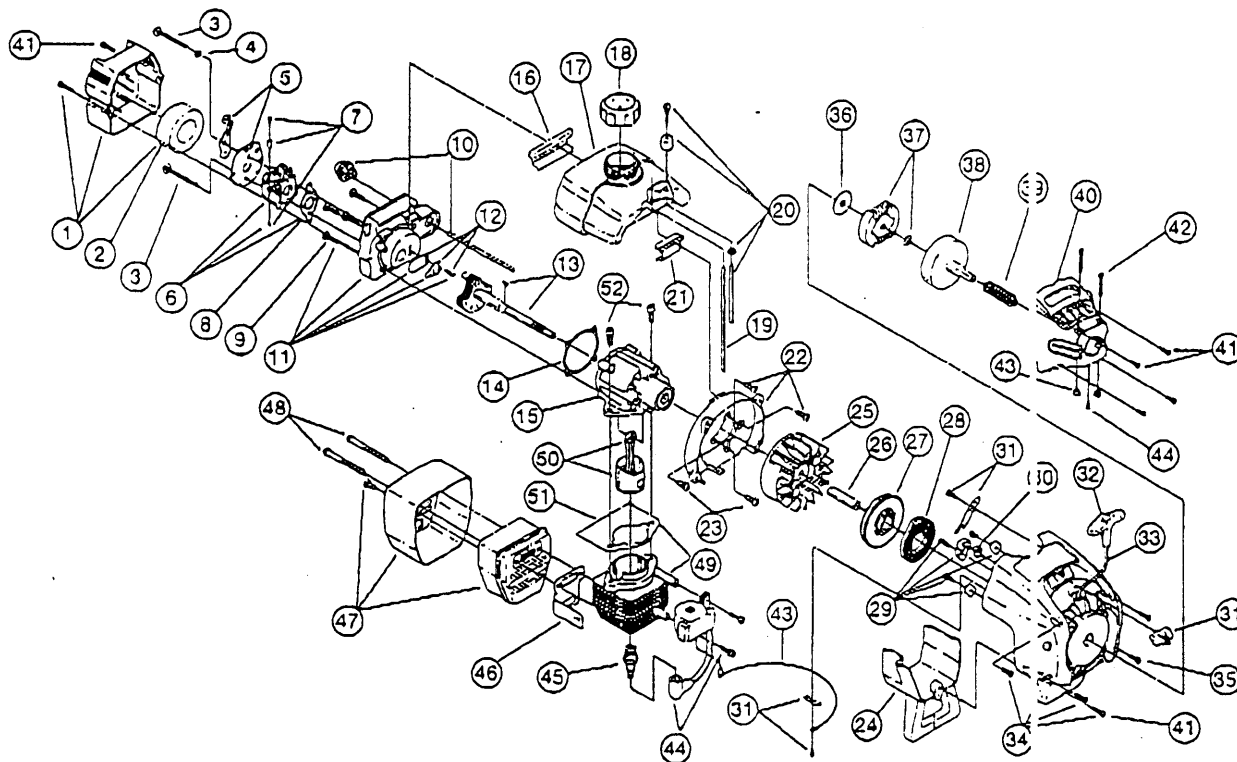

ENGINE PARTS - MODEL RLH1100DS

Item	Part No.	Description	Item	Part No.	Description
1	180349	Carburetor/Air Cleaner Cover Assembly (includes 2)	33	613103	Rope
2	180350	Air Cleaner Filter	34	181443	Starter Housing Asserr by (Includes 27-34, 41 & 45)
3	180351	Carburetor Mounting Screw Assembly	35	181862	Housing Screw
4	180352	Wavey Washer	36	181074	Clutch Washer
5	180353	Choke Lever and Plate	37	181445	Clutch Rotor Assembly
6	181621	Carburetor Assembly W/Limiter Caps (includes 7 & 20)	38	153592	Clutch Drum Assembly
7	682048	Throttle Adjustment Assembly (Walbro)	39	612468	Spring
7	180092	Throttle Adjustment Assembly (Zama)	40	181854	Clutch Cover Assembl (includes 41-44)
8	610675	Carburetor Gasket	41	181345	Cover Screw
9	181860	Carb Mount Screw	42	181799	Bolt
10	181558	Primer and Hose Assembly	43	181810	Nut
11	180354	Carb Mount Assembly (includes 14)	44	145569	Anti Rotation Screw
12	684451	Reed Assembly	45	180036	Wire Lead
13	181498	Power Shaft Assembly	46	182055	Module Assembly
14	612115	Carburetor Mount Gasket	47	610311	Spark Plug
15	180026	Crank Case Service Assembly (Includes 9, 13 & 23)	48	180980	Exhaust Gasket
16	612134	Rear Mounting Pad	49	180119	Muffler Assembly (incl des 48-50)
17	181438	Fuel Tank Assembly (includes 18-20)	50	147575	Muffler Mounting Bolt Assembly
18	181559	Fuel Cap Assembly	51	181622	Cylinder Assembly (includes 53 & 54)
19	181168	Fuel Return Line	52	684449	Piston and Rod Assembly
20	682039	Fuel Line Assembly	53	610674	Cylinder Gasket
21	145308	Front Mounting Pad	54	181870	Cylinder Bolt
22	153520	Shroud Assembly	.	180011	Engine Gasket Kit
23	181861	Shroud Screw	.	180602	O.E.M. Carburetor Rep air Kit (Walbro)
24	153403	Shroud Extension and Stand	.	180090	O.E.M. Carburetor Rep air Kit (Zama)
25	180929	Flywheel Assembly	.	181069	Gasket Diaphragm Rep air Kit (Walbro)
26	181065	Spacer	.	180091	Gasket Diaphragm Rep air Kit (Zama)
27	181597	Recoil Pulley Assembly	.	180530	Piston Ring
28	613102	Recoil Spring	.	181623	Short Block Assembly (includes 13, 15, 23, 47, 51-54)
29	181441	Pulley Retainer Assembly	.	610676	Flywheel Key
30	611061	Rope Guide	.	181501	Starter Housing Screw Set
31	181442	Switch Assembly (includes 43)	.	181873	Carburetor Limiter Cap Set (Walbro)
32	181079	Pull Handle	.	181562	Carburetor Limiter Cap Set (Zama)
			.	610309	Crankcase Seal
			.	181599	Clutch Springs (Qty. 2)