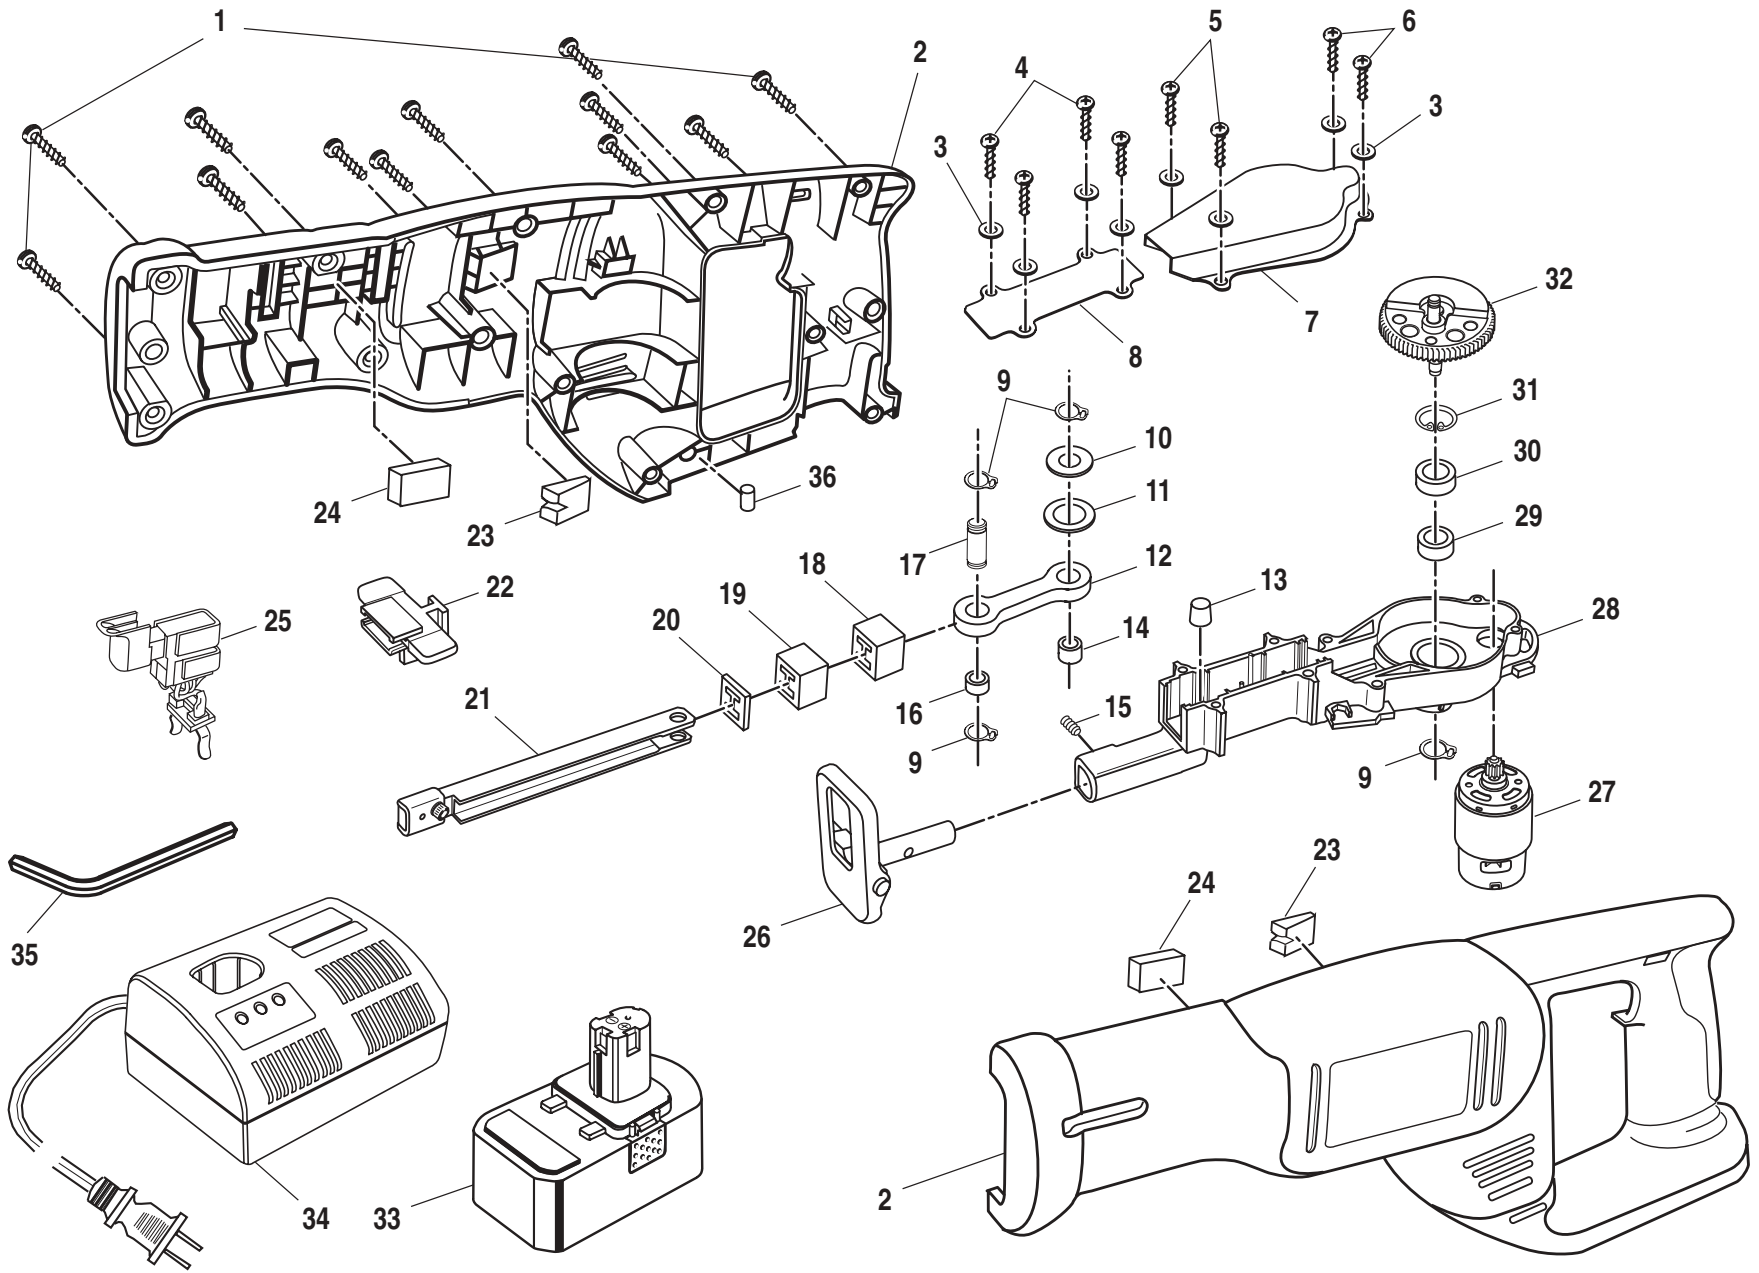

RYOBI 18.0 VOLT CORDLESS RECIPROCATING SAW – MODEL NUMBER RJC180

RYOBI 18.0 VOLT CORDLESS RECIPROCATING SAW – MODEL NUMBER RJC180

The model number will be found on a plate attached to the motor housing. Always mention the model number in all correspondence regarding your **RECIPROCATING SAW** or when ordering repair parts.

PARTS LIST

Key No.	Part Number	Description	Qty.	Key No.	Part Number	Description	Qty.
1	6620805	* SCREW (M4 X 16 mm)	12	22	984987-001	SAFETY BUTTON AND SPRING	1
2	984515-001	HOUSING ASSEMBLY	1	23	5672301	RUBBER WEDGE	2
3	6703001	SPRING WASHER	8	24	5670301	RUBBER PAD	2
4	6616503	* SCREW (M4 X 18 mm)	4	25	2701090	SWITCH ASSEMBLY	1
5	6616502	* SCREW (M4 X 12 mm)	2	26	3021602	SHOE ASSEMBLY	1
6	6621209	* SCREW (M4 X 25 mm)	2	27	2307401	MOTOR ASSEMBLY	1
7	6899801	GEAR CASE COVER	1	28	6899703	GEAR CASE SUPPORT	1
8	6900501	SLIDING ROD COVER	1	29	6899902	BALL BEARING (696-ZZ)	1
9	6770401	RETAINING RING	4	30	6899901	BALL BEARING (607-ZZ)	1
10	690023002	WASHER	1	31	6902501	RETAINING RING	1
11	6902401	WASHER	1	32	3030810	GEAR ASSEMBLY	1
12	6406002	CONNECTING ROD	1	33	1322401	BATTERY PACK	1
13	5670401	RUBBER CUSHION	1	34	1423701	BATTERY CHARGER	1
14	6829603	NEEDLE ROLLER BEARING	1	35	6800201	5 mm HEX KEY	1
15	6617001	* SCREW (M10 X 10 mm)	1	36	5621903	CONTACT PLATE STOPPER	1
16	6900101	CONNECTING BUSHING	1	37	9426307	LOGO PLATE (NOT SHOWN)	1
17	6900901	PIN	1	38	9427003	DATA PLATE (NOT SHOWN)	1
18	6900401	SLIDE BUSHING	1	39	5832801	CARRYING CASE (NOT SHOWN)	1
19	6900402	SLIDE BUSHING	1	40	6929201	* SAW BLADE - METAL (NOT SHOWN)	1
20	9031034	FIBER SHEET	1	41	6929101	* SAW BLADE - WOOD (NOT SHOWN)	1
21	3030906	SLIDING ROD AND BLADE CLAMP ASSEMBLY	1		972000-920	OPERATOR'S MANUAL	
					9-12-07		
					(REV:01)		