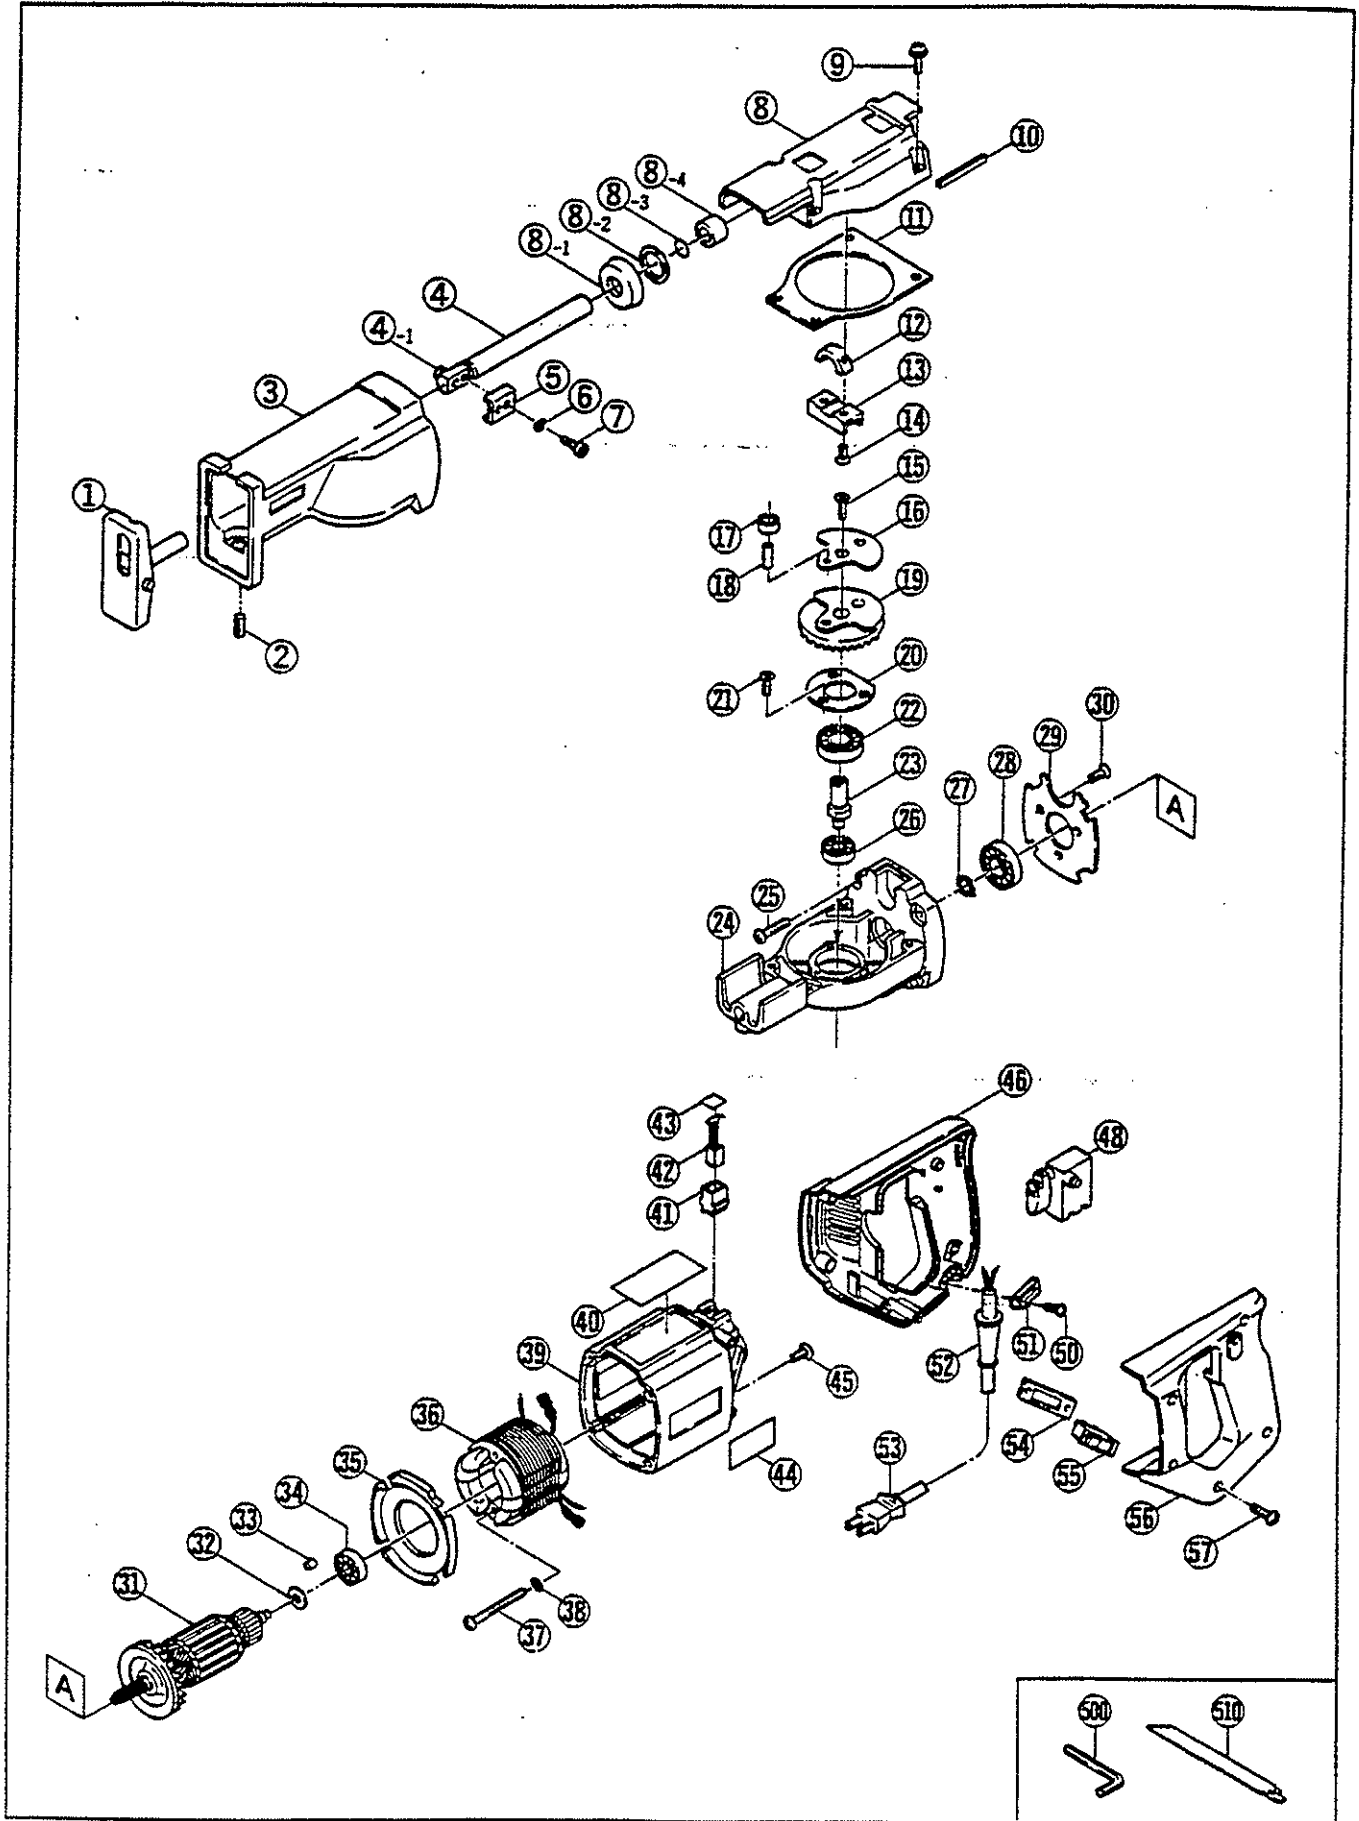

## PARTS LIST FOR AFTER SALES SERVICE MODEL RJ100V, RJ102

PART NO.	DESCRIPTION	QTY	REF	PART NO.	DESCRIPTION	MODEL	QTY
6080055	SHOE	1	33	6120126	RUBBER KNOCK		1
2 9280812	CLAMP SCREW M8X12	1	34	622274001	BALL BEARING #608LLB		1
3 8370027	COVER	1	35	6490053	FAN CASING		1
4 8050015	SPINDLE	1	36	6500244	FIELD COIL	RJ100V	1
4-1 6120061	PIN M4	1	---	6500249	FIELD COIL	RJ102	1
5 6150232	CLAMP PLATE	1	37	9060555	TAPPING SCREW (B) M5X55		2
6 9550500	SPRING WASHER M5	1	38	9550500	SPRING WASHER M5		2
7 6130245	HEX SOCKET HEAD BOLT M5X14	1	39	6800264	MOTOR HOUSING		1
8 6080077	GEAR CASE COVER	1	40	6913027	NAME PLATE	RJ100V	1
8-1 6150236	DUST COVER	1	---	6913033	NAME PLATE	RJ102	1
8-2 6390014	FELT	1	41	6570096	BRUSH HOLDER		2
8-3 6760031	OILLESS METAL	2	42	6541143	CARBON BRUSH SET		1
8-4 6930014	O-RING P-12.5	1	43	6360037	INSULATION PLATE		2
9 9020520	PHILLIPS PAN SCREW M5X20	4	44	6920166	"RYOBI" MARK		2
10 6150243	THRUST PLATE	2	45	6130959	TAPPING SCREW (B) M4X10		2
11 6930013	PACKING	1	46	6830216	HANDLE (B)	RJ100V	1
12 6220010	CLAMP PLATE	1	---	6830217	HANDLE (B)	RJ102	1
13 6220011	METAL	1	48	6550071	VARIABLE SWITCH	RJ100V	1
14 9140412	PHILLIPS FLAT SCREW M4X12	2	---	6550225	TRIGGER SWITCH	RJ102	1
15 6130181	HEX SOCKET FLAT SCREW M5X12	1	50	9060414	TAPPING SCREW (B) M4X14		2
16 6150233	WASHER	1	51	6560057	CORD CLAMP		1
17 6750011	NEEDLE BEARING	1	52	6560101	CORD HOLDER		1
18 6120017	ROLLER PIN	1	53	6520331	CORD ASS'Y AWG#18X2X2		1
19 6200033	FINAL GEAR	1	54	6150224	SWITCH PLATE	RJ102	1
20 6150227	BEARING PLATE	1	55	6550039	CURVETTE SWITCH	RJ102	1
2 9150410	FLAT TAPPING SCREW (S) M4X10	3	56	6830210	HANDLE (A)	RJ100V	1
22 9826201	BALL BEARING #6201LLB	1	---	6830211	HANDLE (A)	RJ102	1
23 6110037	GEAR SHAFT	1	57	9060416	TAPPING SCREW (B) M4X16		7
24 6820138	GEAR CASE	1	---	6530209	FASTEN CONNECTOR	RJ102	1
25 9060525	TAPPING SCREW (B) M5X25	4	---	6560002	CONNECTOR		2
26 622274001	BALL BEARING #608LLB	1	---	9674318	LEAD WIRE		1
27 9511000	RETAINING RING S-10	1	---	9691100	CONTRACTION TUBE	RJ102	1
28 969235005	BALL BEARING #6200LLB	1	---				
29 6150239	BEARING PLATE	1					
<b>STANDARD ACCESSORIES</b>							
30 9150410	FLAT TAPPING SCREW(S)M4X10	3	500	6241083	HEX KEY WRENCH 4		1
31 6030254	ARMATURE	1	510	6640785	RECIPRO SAW BLADE SET		1
32 6900071	FIBER WASHER	1	---	6770694	CARRY CASE		1