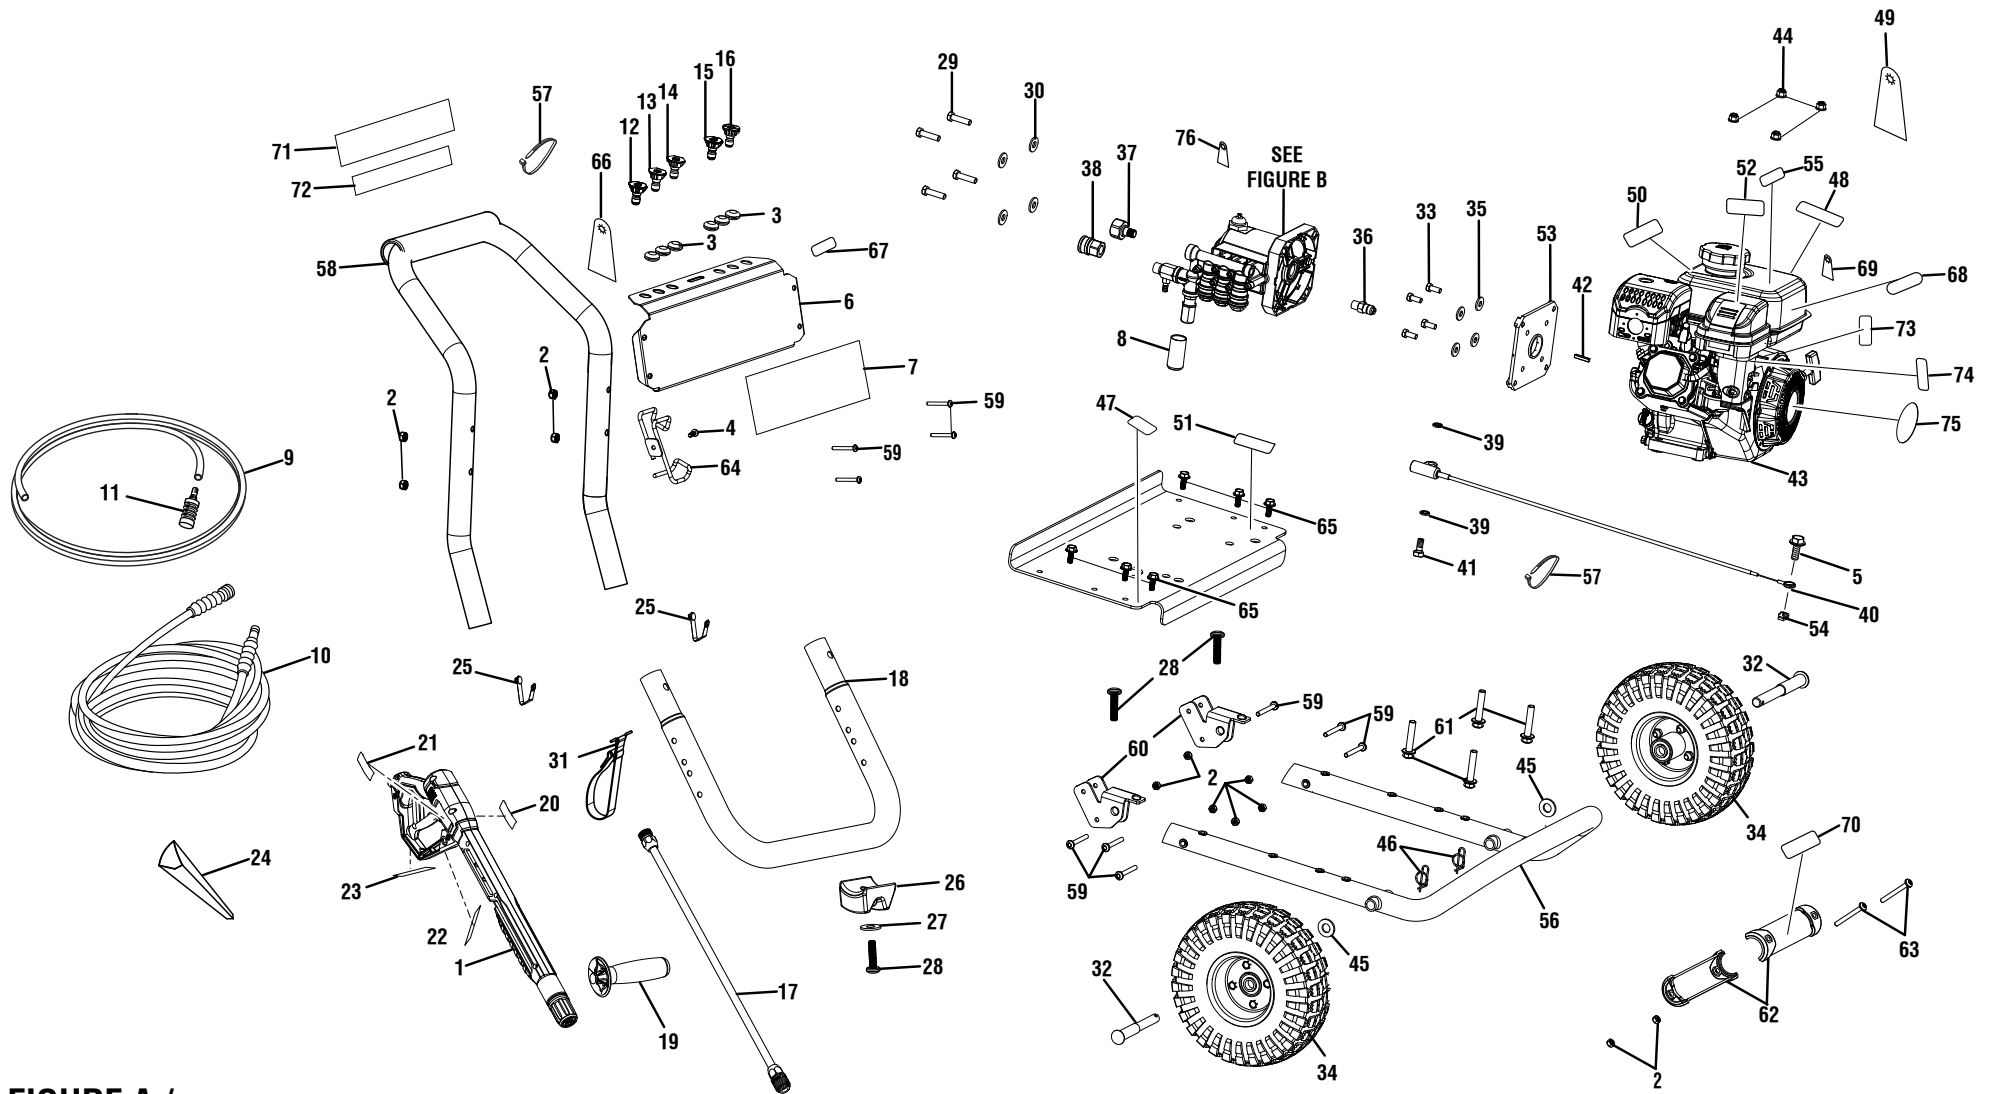

FIGURE A /
FIGURA A

RD80956 Gasoline Pressure Washer

FIGURE A

KEY PART NO. NUMBER	DESCRIPTION	QTY	KEY PART NO. NUMBER	DESCRIPTION	QTY	KEY PART NO. NUMBER	DESCRIPTION	QTY			
1	308760037	Trigger Handle Assembly (Inc. Key Nos. 19-20, 22-23)	1	25	308421004	Lock Button w/Spring Clip	2	53	638642001	Pump Flange	1
2	678610006	Lock Nut (M6)	12	26	561307007	Wear Pad	1	54	524014001	Cable Clamp	1
3	561383004	Rubber Grommets	6	27	638128004	Washer (1/4 in.)	1	55	941613004	Pressure Release Label	1
4	660224013	Screw (M6 X16 mm, Phillips Pan Hd.)	1	28	660224009	Screw (M6 x 25 mm, T30 Torx Hd.)	3	56	308471049	Main Frame Assembly (Inc. Key Nos. 2, 28 & 59-60)	1
5	660938003	Bolt (M5 x 20 mm)	1	29	661558001	Bolt (3/8-16 x 1-3/8 in., Hex Hd.)	4	57	900333015	Wire Tie	2
6	638671010	Metal Performance Panel & Nozzle Holder	1	30	638386002	Washer (3/8 in.)	4	58	308638054	Handle Assembly	1
7	940779116	Performance Label	1	31	308350001	Hose Storage Strap	1	59	661503015	Bolt (M6 X 48 mm, T30 Torx Hd.)	10
8	570410002	Pump Unloader Cap	1	32	620598002	Axle	2	60	638578002	Connector	2
9	561399003	Injection Hose	1	33	661557001	Bolt (5/16-24 x 3/4 in., Hex Hd.)	4	61	660764002	Bolt (M8 x 1.25 x 40 mm, Flange Hd.)	4
10	308835059	High Pressure Hose (30 ft.)	1	34	308451057	Wheel	2	62	522951001	Lower Frame Cover	2
11	308103015	Injection Hose Filter	1	35	638675002	Washer (5/16 in.)	4	63	661834002	Screw (M6 x 55 mm, T30 Torx Hd.)	2
12	308697030	0 Deg Nozzle	1	36	678169004	Thermal Release Valve	1	64	638701029	Wand Holder	1
13	308698015	15 Deg Nozzle	1	37	308692003	Garden Hose Coupler w/Filter	1	65	661505020	Bolt (M6 x 16 mm, Flange Hd.)	6
14	308699030	25 Deg Nozzle	1	38	308661004	Quick Disconnect (Female)	1	66	961039006	Nozzle Hang Tag	1
15	308706011	Soap Nozzle	1	39	310928001	Seal	2	67	940378015	Extra Nozzle Label	1
16	308700015	40 Deg Nozzle	1	40	310437017	Idle Down Assembly	1	68	940639011	Idle Down Label	1
17	308494004	Spray Wand	1	41	660971005	Idle Down Bolt (M10 x 1.5 mm)	1	69	940889002	Oil Dipstick Hang Tag	1
18	308774002	Rear Frame Assembly (Inc. Key Nos. 25-28)	1	42	678041006	Output Shaft Key (35 mm)	1	70	940705227	Logo Label	1
19	521830002	Auxiliary Handle Assembly	1	43	**	Horizontal Engine (Ridgid 212cc)	1	71	940917272	Quick Start Label	1
20	940654061	Trigger Handle Warning Label	1	44	678774002	Lock Nut (M8)	4	72	941486013	Inquires Label	1
21	940726009	Trigger Handle Label	1	45	638275002	Washer (1/2 in.)	2	73	940698034	On/Off Label	1
22	941749001	Trigger Handle Max Pressure Label	1	46	678899001	Hitch Pin	2	74	940647112	Choke & Fuel Label	1
23	940654058	Trigger Handle Warning Label	1	47	940947003	Combustion Warning Label	1	75	940633042	Recoil Housing Label	1
24	519314001	Funnel	1	48	940894004	Danger Label	1	76	940971084	Vent Cap Hang Tag	1
				49	940473012	Notice Hang Tag	1	Not Shown:			
				50	940872003	E-85 Label	1	*	Oil (SAE 30 or SAE 10W30)		
				51	940871010	Check Oil Label	1	991000229	Operator's Manual		
				52	940680027	Hot Surface Label	1	991000230	Assembly Guide		

* Standard Hardware Item – May Be Purchased Locally

** OWT Industries, Inc., will not provide complete engines as replacement parts. Engines are covered through the engine manufacturer's warranty. Consult the accompanying engine manual or contact our service department for assistance.