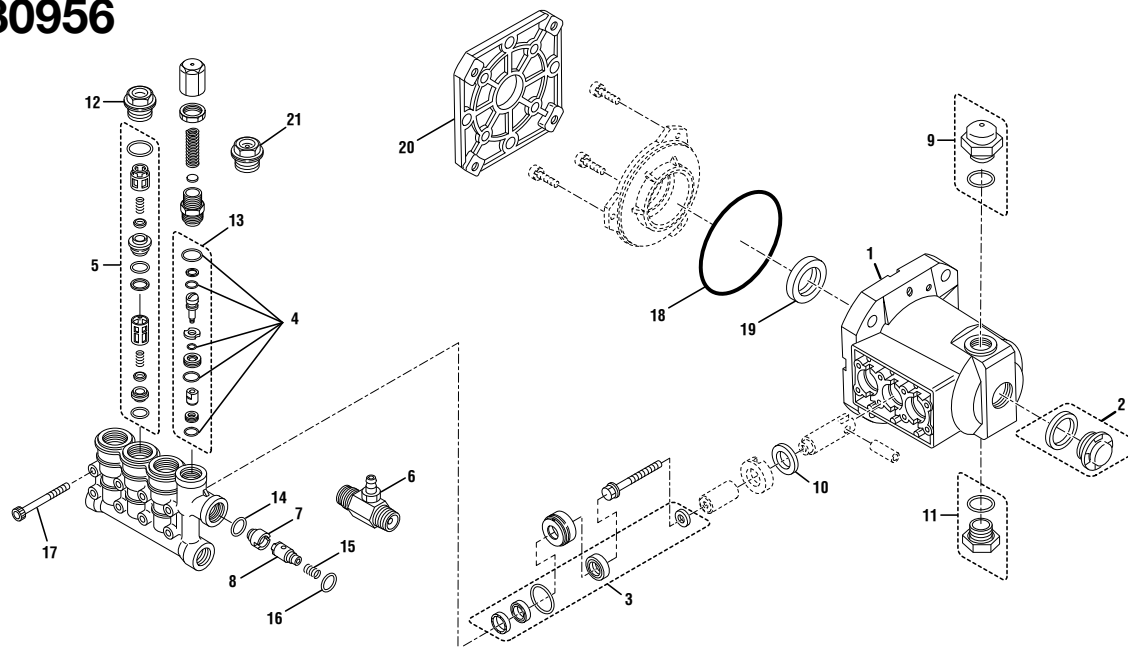

3GXT30
FIGURE B /
FIGURA B

KEY PART NO.	NUMBER	DESCRIPTION	QTY	CLÉ NO.	RÉF. DE PIÈCE	DESCRIPTION	QTÉ	NÚM REF.	NÚM PIEZA	DESCRIPCIÓN	CANT.
1	308694018	Pump Assembly (Inc. Key Nos. 2-21)	1	1	308694018	Ensemble de pompe (incl. lég. réf. 2-21)	1	1	308694018	Conjunto de bomba (incl. núm. ref. 2-21)	1
2	308688006	Bubble Oil Gauge w/Gasket.....	1	2	308688006	Jauge d'huile à bulle d'air avec joint statique.....	1	2	308688006	Indicador de burbuja de aceite con junta	1
3	120440001	Seal Kit.....	1	3	120440001	Kit de joint	1	3	120440001	Kit del sello.....	1
4	120971002	O-Ring Kit.....	1	3	120971002	Kit de joint	1	4	120971002	Kit del anillo en "O"	1
5	120441001	Valve Kit (Set of 3)	1	4	120971002	Kit de joint torique en O	1	5	120441001	Kit del válvula (juego de 3)	1
6	310735002	Chemical Injector	1	5	120441001	Kit de valve (ensemble de 3)	1	6	310735002	Inyector químico.....	1
7	678842001	Check Valve Seat	1	6	310735002	Injecteur chimique.....	1	7	678842001	Válvula de retención asiento	1
8	308826003	Check Valve w/O-Ring	1	7	678842001	Clapet antiretour assise	1	8	308826003	Válvula de retención / anillo en "O".....	1
9	310438002	Vent Cap (CAT)	1	8	308826003	Clapet antiretour / joint torique en O.....	1	9	310438002	Tapa de ventilación (CAT).....	1
10	570763007	Oil Seal	1	9	310438002	Bouchon d'évent (CAT)	1	10	570763007	Aceite el sello	1
11	310923001	Drain Plug.....	1	10	570763007	Joint d'huile.....	1	11	310923001	Tapón de drenaje.....	1
12	679405002	Plug	2	11	310923001	Bouchon de vidange.....	1	12	679405002	Tapón.....	2
13	310924001	Unloader Assembly (Inc. Key No. 4)	1	12	679405002	Bouchon.....	2	13	310924001	Conjunto del descargador (incl. pza. núm. ref. 4).....	1
14	570742012	O-Ring.....	1	13	310924001	Ensemble déchargeur (incl. pièce réf. 4).....	1	14	570742012	Anillo en "O".....	1
15	679444001	Spring.....	1	14	570742012	Joint torique en O	1	15	679444001	Resorte.....	1
16	570742010	O-Ring.....	1	15	679444001	Ressort.....	1	16	570742010	Anillo en "O".....	1
17	661557012	Screw (M6)	8	16	570742010	Joint torique en O	1	17	661557012	Tornillo (M6).....	8
18	570742070	O-Ring.....	1	17	661557012	Vis (M6).....	8	18	570742070	Anillo en "O".....	1
19	570742069	Oil Seal	1	18	570742070	Joint torique en O	1	19	570742069	Aceite el sello	1
20	638642001	Pump Flange.....	1	19	570742069	Joint d'huile.....	1	20	638642001	Brida del bomba.....	1
21	638054001	Idle Down Plug	1	20	638642001	Flasque à pompe	1	21	638054001	Conjunto de control del acelerador.....	1
				21	638054001	Ensemble de commande d'accélérateur	1