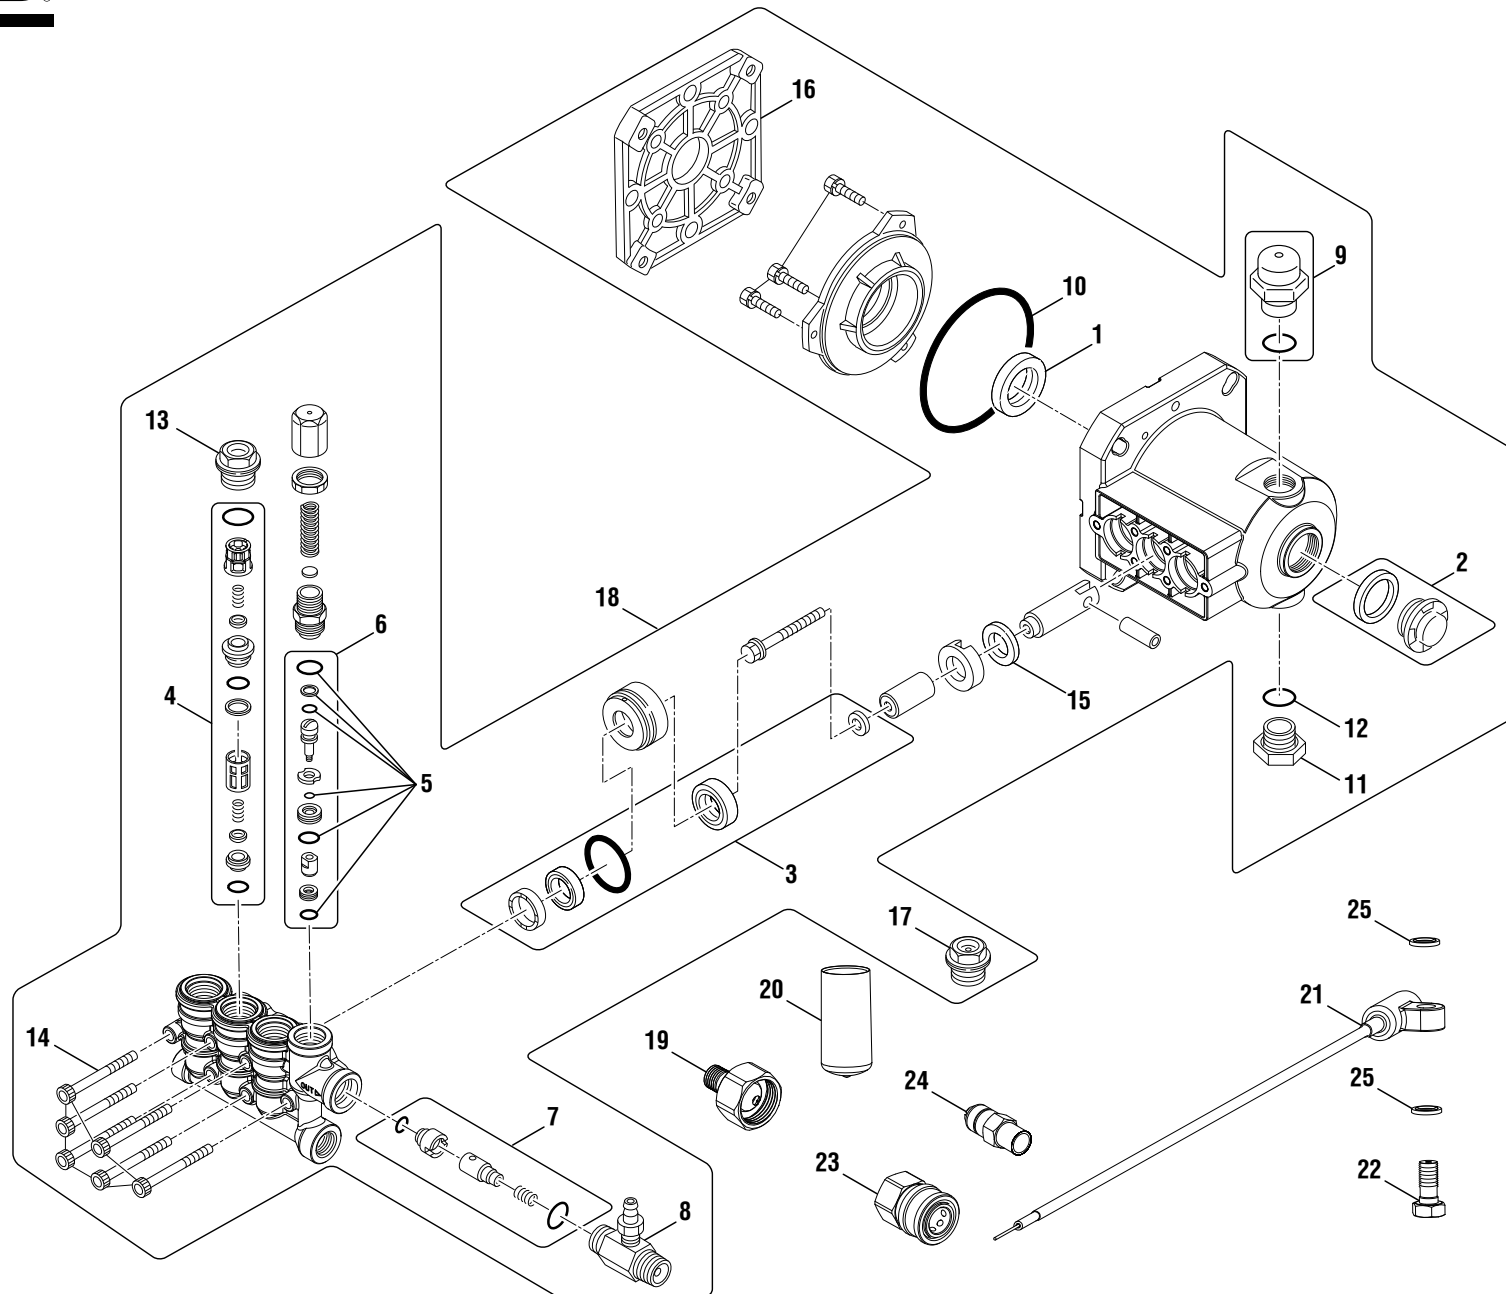

4GXT30
FIGURE C /
FIGURA C

RD80956

FIGURE C / FIGURA C - 4GXT30

KEY PART NO.	NUMBER	DESCRIPTION	QTY	CLÉ NO.	RÉF. DE PIÈCE	DESCRIPTION	QTÉ	NÚM REF.	NÚM PIEZA	DESCRIPCIÓN	CANT.
1	570742069	Oil Seal.....	1	1	570742069	Joint d'huile.....	1	1	570742069	Joint d'huile.....	1
2	308688007	Gauge.....	1	2	308688007	Jauge.....	1	2	308688007	Jauge.....	1
3	120971001	Seal Kit.....	3	3	120971001	Ensemble de joints.....	3	3	120971001	Ensemble de joints.....	3
4	310866003	Valve Assembly.....	3	4	310866003	Module de la valve.....	3	4	310866003	Module de la valve.....	3
5	120971002	O-Ring Kit.....	1	5	120971002	Ensemble de joint torique.....	1	5	120971002	Ensemble de joint torique.....	1
6	120971004	Unloader Kit.....	1	6	120971004	Kit de déchargeur.....	1	6	120971004	Kit de déchargeur.....	1
7	120971003	Check Valve Kit.....	1	7	120971003	Kit de clapet anti-retour.....	1	7	120971003	Kit de clapet anti-retour.....	1
8	310735003	Fixed Injector.....	1	8	310735003	Fixe d'injecteur.....	1	8	310735003	Fixe d'injecteur.....	1
9	310438002	Oil Fill Cap w/O-Ring.....	1	9	310438002	Orifice de remplissage d'huile, avec joint torique capuchon.....	1	9	310438002	Orifice de remplissage d'huile, avec joint torique capuchon.....	1
10	570742070	O-Ring.....	1	10	570742070	Joint torique.....	1	10	570742070	Joint torique.....	1
11	526472001	Drain Plug.....	1	11	526472001	Bouchon de vidange.....	1	11	526472001	Bouchon de vidange.....	1
12	561384011	O-Ring.....	1	12	561384011	Joint torique.....	1	12	561384011	Joint torique.....	1
13	526473001	Plug.....	2	13	526473001	Bouchon.....	2	13	526473001	Bouchon.....	2
14	673205001	Bolt.....	6	14	673205001	Boulon.....	6	14	673205001	Boulon.....	6
15	570763007	Oil Seal.....	1	15	570763007	Joint d'huile.....	1	15	570763007	Joint d'huile.....	1
16	638642001	Pump Flange.....	1	16	638642001	Flasque à pompe.....	1	16	638642001	Flasque à pompe.....	1
17	638054001	Idle Down Plug.....	1	17	638054001	Ensemble de commande d'accélérateur.....	1	17	638054001	Ensemble de commande d'accélérateur.....	1
18	308694033	Pump Assembly (4GXT30, Inc. Key Nos. 1-17).....	1	18	308694033	Ensemble de pompe (4GXT30, incl. lég. réf. 1-17).....	1	18	308694033	Ensemble de pompe (4GXT30, incl. lég. réf. 1-17).....	1
19	308692003	Garden Hose Coupler w/Filter.....	1	19	308692003	Connecteur de tuyau d'arrosage / élément filtrant.....	1	19	308692003	Connecteur de tuyau d'arrosage / élément filtrant.....	1
20	570410002	Unloader Cap.....	1	20	570410002	Tapa de déchargeur.....	1	20	570410002	Tapa de déchargeur.....	1
21	310437017	Idle Down Assembly.....	1	21	310437017	Ensemble de commande d'accélérateur.....	1	21	310437017	Ensemble de commande d'accélérateur.....	1
22	660971005	Bolt (M10 x 1.5 in., Special).....	1	22	660971005	Boulon (M10 x 1.5 po, spécial).....	1	22	660971005	Boulon (M10 x 1.5 po, spécial).....	1
23	308661004	Quick Connect (3/8 in.).....	1	23	308661004	Connexion rapide (3/8 po).....	1	23	308661004	Connexion rapide (3/8 po).....	1
24	678169004	Thermal Release Valve.....	1	24	678169004	Soupape thermique.....	1	24	678169004	Soupape thermique.....	1
25	310928001	Compression Seal.....	2	25	310928001	Joint Compression.....	2	25	310928001	Joint Compression.....	2