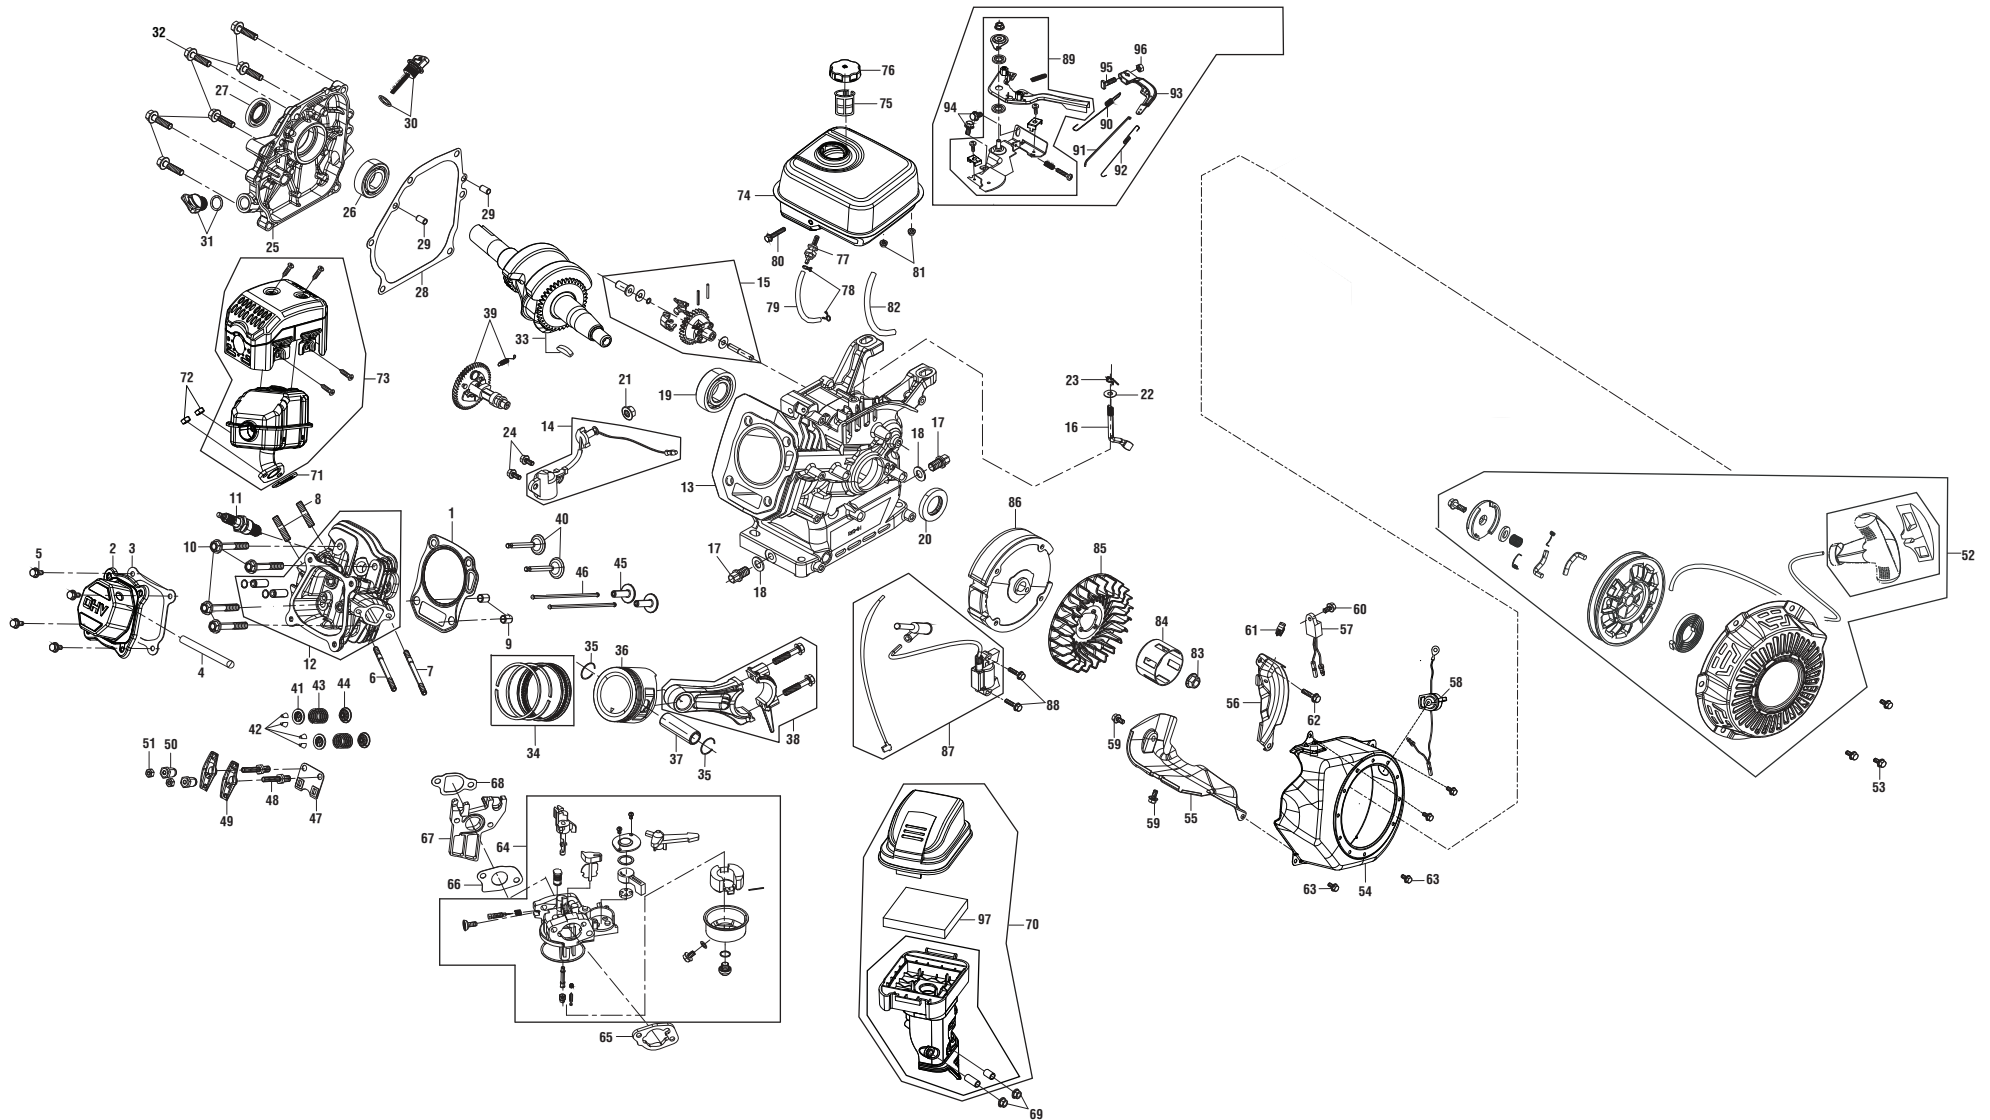

FIGURE C

RD80955 Gasoline Pressure Washer

FIGURE C

KEY NO.	PART NUMBER	DESCRIPTION	QTY	KEY NO.	PART NUMBER	DESCRIPTION	QTY
1	12131-Z530320-0000	Cylinder Head Gasket.....	1	27	90682-Z300110-0000	Oil Seal.....	1
2	12410-Z440110-0099	Cylinder Head Cover Assembly.....	1	28	11001-Z440110-0000	Crankcase Gasket	1
3	12004-Z440110-0000	Cylinder Head Cover Gasket	1	29	90502-0912-00	Pin	2
4	17004-Z440110-0000	Breather Tube.....	1	30	15010-Z010120-QG00	Oil Dipstick Assembly	1
5	90001-0612-01	Bolt.....	4	31	15030-Z010120-QG00	Engine Oil Plug Assembly.....	1
6	90204-Z010310-0000	Stud	1	32	90001-0832-01	Bolt.....	6
7	90207-Z330210-0000	Stud	1	33	13300-Z530210-0000	Crankshaft Assembly.....	1
8	90203-Z010110-0000	Stud	2	34	13200-Z140210-0099	Piston Ring Assembly	1
9	90502-1114-00	Pin.....	2	35	13122-Z010110-0000	Piston Pin Clip	2
10	12003-Z010110-0000	Cylinder Head Bolt.....	4	36	13111-Z140220-0099	Piston	1
11	30010-Z010210-0000	Spark Plug	1	37	13121-Z010110-0000	Piston Pin.....	1
12	12140-Z810210-0000	Cylinder Head Assembly.....	1	38	13010-Z440210-0099	Connecting Rod.....	1
13	11310-Z530410-0099	Crankcase Assembly	1	39	14200-Z530110-0099	Camshaft Assembly.....	1
14	37060-Z010120-0000	Engine Oil Sensor	1	40	12110-Z810110-0099	Valve (Set of Two).....	1
15	16400-Z010110-0000	Governor Gear Assembly.....	1	41	12112-Z810110-0000	Valve Spring Seat.....	2
16	16061-Z010110-0000	Governor Arm	1	42	12109-Z810110-0000	Valve Lock Clamp	4
17	11007-Z010110-0000	Drain Plug Bolt.....	2	43	12103-Z010110-0000	Valve Spring	2
18	90408-Z010110-0000	Washer	2	44	12101-Z810210-0000	Seal Guide	2
19	90547-0205-CL	Ball Bearing.....	1	45	14081-Z040110-0000	Valve Tappet.....	2
20	90682-Z300110-0000	Oil Seal.....	1	46	14071-Z440110-0000	Valve Lifter	2
21	90305-Z010210-01	Lock Nut	1	47	14090-Z010110-0000	Lifter Stopper Plate Assembly	1
22	90408-Z010210-0000	Washer	1	48	14313-Z010110-0000	Valve Adjustment Bolt.....	2
23	90501-Z010110-0000	Pin.....	1	49	14311-Z010110-0000	Valve Rocker	2
24	90001-0614-01	Bolt.....	2	50	14314-Z010110-0000	Valve Adjustment Nut.....	2
25	11411-Z440210-0000	Crankcase Cover	1	51	14312-Z010110-0000	Valve Lock Nut.....	2
26	90547-0205-CL	Ball Bearing.....	1	52	28200-Z440610-H600	Recoil Starter Assembly.....	1