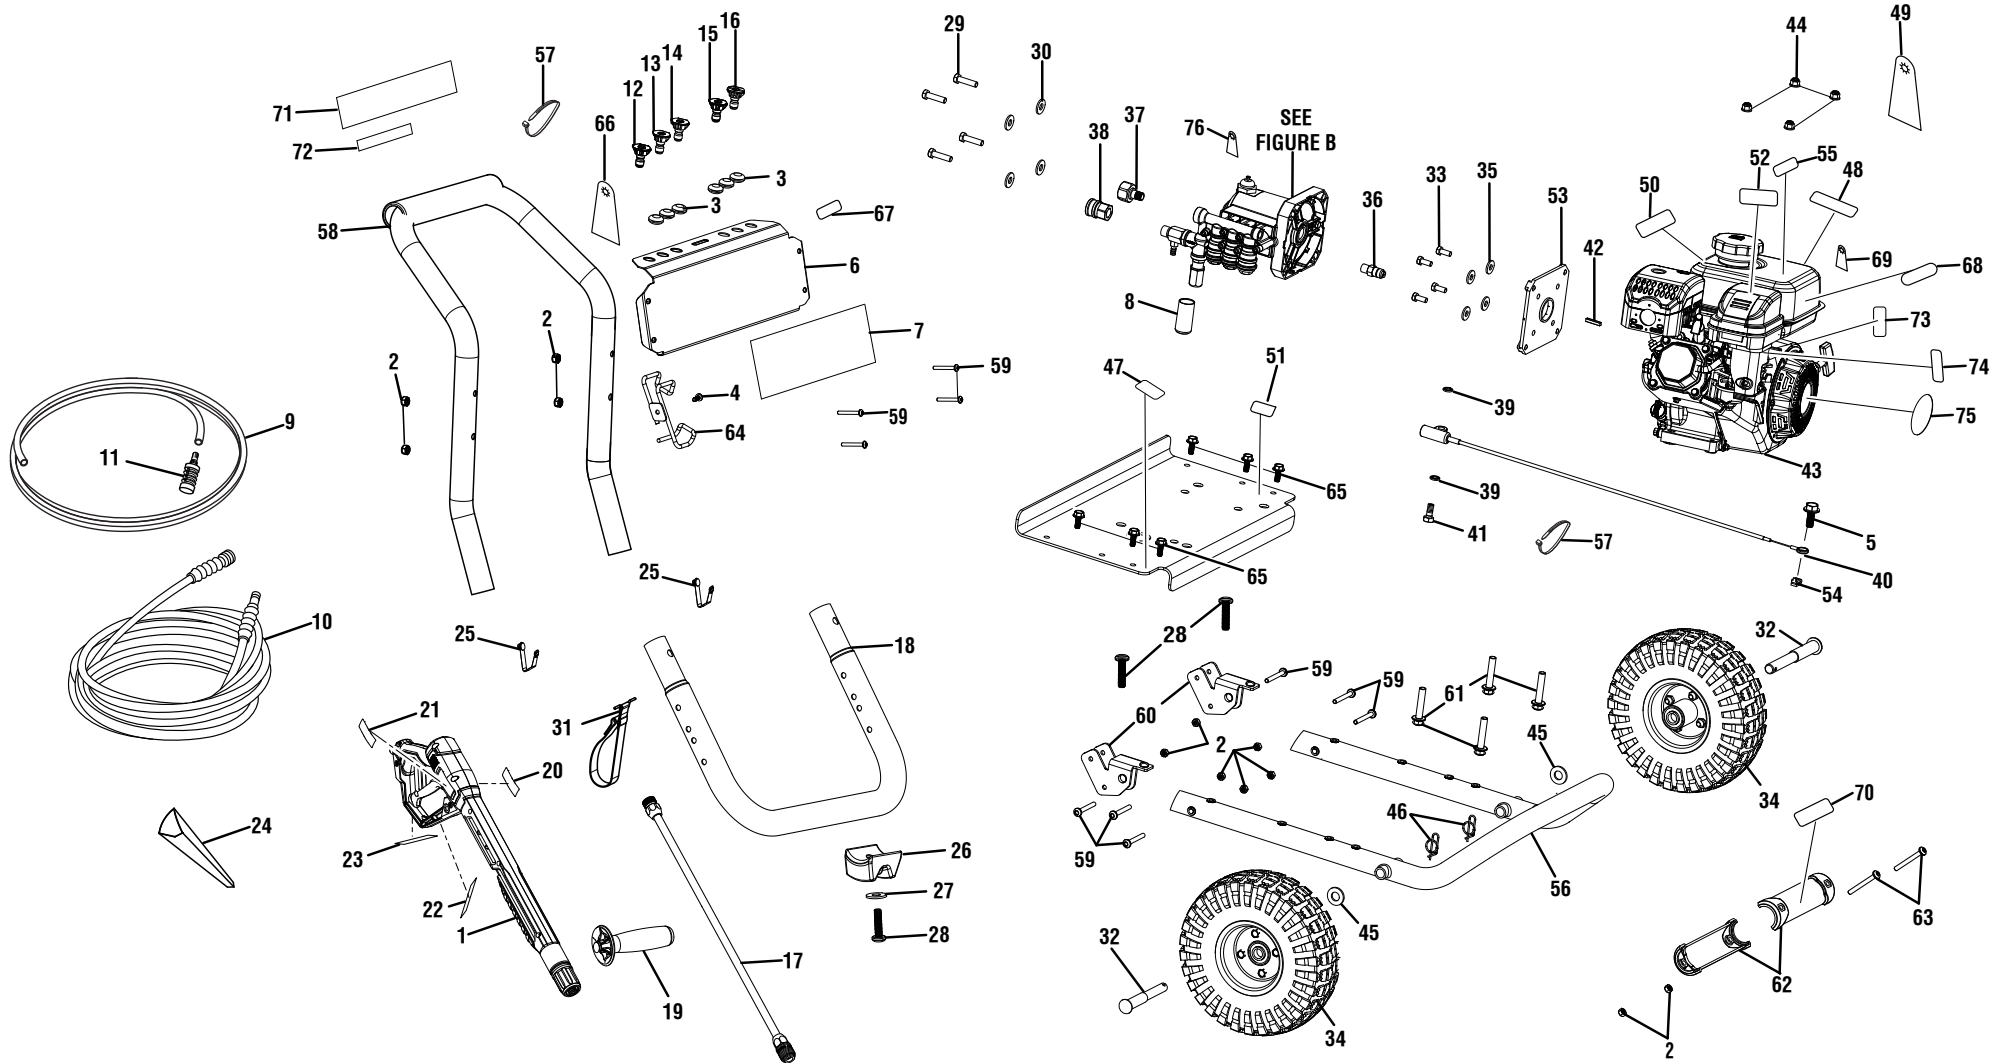

RIDGID
Lavadora de Presión de Gasolina
Artículo No. RD80955
Fabricación No. 090079244
Lista de piezas de repuesto

FIGURE A

RD80955 Gasoline Pressure Washer

KEYP/N	DESCRIPTION	QTY	KEYP/N	DESCRIPTION	QTY	KEYP/N	DESCRIPTION	QTY
1	308760037 Trigger Handle Assembly (Inc. Key Nos. 19-20, 22-23).....	1	26	561307007 Wear Pad	1	54	524014001 Cable Clamp	1
2	678610006 Lock Nut (M6)	12	27	638128004 Washer (1/4 in.)	1	55	941613004 Pressure Release Label	1
3	561383004 Rubber Grommets	6	28	660224009 Screw (M6 x 25 mm, T30 Torx Hd.) ...	3	56	308471049 Main Frame Assembly (Inc. Key Nos. 2, 28 & 59-60).....	1
4	660224013 Screw (M6 X16 mm, Phillips Pan Hd.)	1	29	661558001 Bolt (3/8-16 x 1-3/8 in., Hex Hd.).....	4	57	900333015 Wire Tie	2
5	660938003 Bolt (M5 x 20 mm)	1	30	638386002 Washer (3/8 in.)	4	58	308638054 Handle Assembly	1
6	638671010 Metal Performance Panel & Nozzle Holder	1	31	308350001 Hose Storage Strap	1	59	661503015 Bolt (M6 X 48 mm, T30 Torx Hd.) ...	10
7	940779115 Performance Label	1	32	620598002 Axle	2	60	638578002 Connector	2
8	570410002 Pump Unloader Cap	1	33	661557001 Bolt (5/16-24 x 3/4 in., Hex Hd.).....	4	61	660764002 Bolt (M8 x 1.25 x 40 mm, Flange Hd.)	4
9	561399003 Injection Hose	1	34	308451057 Wheel	2	62	522951001 Lower Frame Cover	2
10	308835037 High Pressure Hose (30 ft.)	1	35	638675002 Washer (5/16 in.)	4	63	661834002 Screw (M6 x 55 mm, T30 Torx Hd.) ..	2
11	308103015 Injection Hose Filter	1	36	678169004 Thermal Release Valve	1	64	638701029 Wand Holder	1
12	308697013 0 Deg Nozzle	1	37	308692003 Garden Hose Coupler w/Filter	1	65	661505020 Bolt (M6 x 16 mm, Flange Hd.)	6
13	308698013 15 Deg Nozzle	1	38	308661004 Quick Disconnect (Female)	1	66	961039006 Nozzle Hang Tag	1
14	308699013 25 Deg Nozzle	1	39	310928001 Seal	2	67	940378015 Extra Nozzle Label	1
15	308706011 Soap Nozzle	1	40	310437017 Idle Down Assembly	1	68	940639011 Idle Down Label	1
16	308700013 40 Deg Nozzle	1	41	660971005 Idle Down Bolt (M10 x 1.5 mm, Banjo)	1	69	940889002 Oil Dipstick Hang Tag	1
17	308494004 Spray Wand	1	42	678041006 Output Shaft Key (35 mm)	1	70	940705227 Logo Label	1
18	308774002 Rear Frame Assembly (Inc. Key Nos. 25-28)	1	43	** "Ridgid 212cc" Horizontal Engine ...	1	71	940917272 Quick Start Label	1
19	521830002 Auxiliary Handle Assembly	1	44	678774002 Lock Nut (M8 x 1.25)	4	72	941486013 Inquires Label	1
20	940654061 Trigger Handle Warning Label	1	45	638275002 Washer (1/2 in.)	2	73	940698034 On/Off Label	1
21	940726009 Trigger Handle Label	1	46	678899001 Hitch Pin	2	74	940647112 Choke & Fuel Label	1
22	941749001 Trigger Handle Max Pressure Label	1	47	940947003 Combustion Warning Label	1	75	940633042 Recoil Housing Label	1
23	940654058 Trigger Handle Warning Label	1	48	940894004 Danger Label	1	76	940971084 Vent Cap Hang Tag	1
24	519314001 Funnel	1	49	940473012 Notice Hang Tag	1	Not Shown:		
25	308421004 Lock Button w/Spring Clip	2	50	940872003 E-85 Label	1	* Oil (SAE 30 or SAE 10W30)		
			51	940871010 Check Oil Label	1	991000226	Operator's Manual	
			52	940680027 Hot Muffler Label	1	991000227	Quick Reference Guide	
			53	638642001 Pump Flange	1			