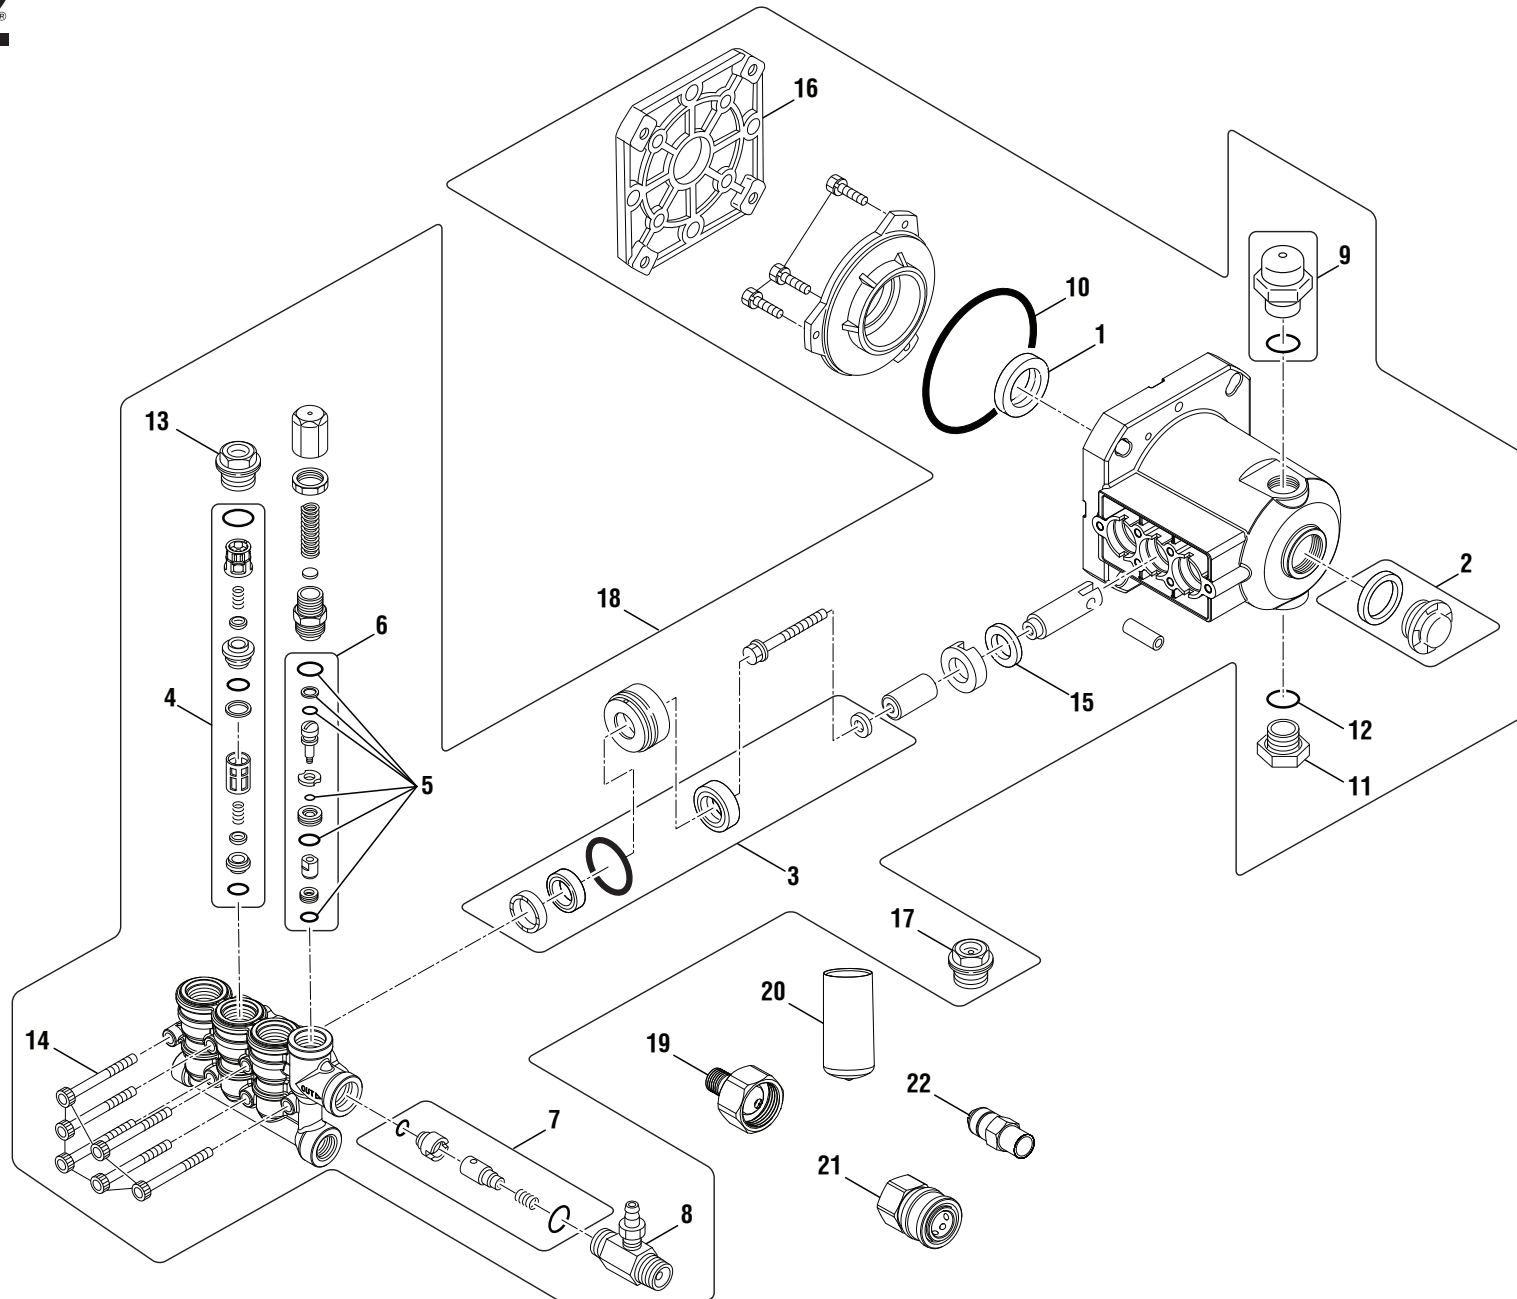

RD80955 Gasoline Pressure Washer

FIGURE B - 4GXT27

KEY	P/N	DESCRIPTION	QTY	PIÈCE RÉF.	DESCRIPTION	QTÉ	REF. N/P	DESCRIPCIÓN	CANT.
1	570742069	Oil Seal	1	1 570742069	Joint d'huile.....	1	1 570742069	Aceite el sello	1
2	308688007	Gauge	1	2 308688007	Jauge	1	2 308688007	Escales	1
3	120971001	Seal Kit	3	3 120971001	Ensemble de joints.....	3	3 120971001	Kit del sello	3
4	310866003	Valve Assembly	3	4 310866003	Module de la valve	3	4 310866003	Conjunto de válvula.....	3
5	120971002	O-Ring Kit.....	1	5 120971002	Ensemble de joint torique	1	5 120971002	Fuego de junta tórica	1
6	120971004	Unloader Kit.....	1	6 120971004	Kit de déchargeur.....	1	6 120971004	Juego del descargador.....	1
7	120971003	Check Valve Kit	1	7 120971003	Kit de clapet anti-retour	1	7 120971003	Válvula de retención	1
8	310735003	Fixed Injector.....	1	8 310735003	Fixe d'injecteur.....	1	8 310735003	Inyector fijo.....	1
9	310438002	Oil Fill Cap w/O-Ring.....	1	9 310438002	Orifice de remplissage d'huile, avec joint torique capuchon	1	9 310438002	Orificio de llenado para aceite con junta tórica tapa.....	1
10	570742070	O-Ring	1	10 570742070	Joint torique	1	10 570742070	Junta tórica.....	1
11	526472001	Drain Plug	1	11 526472001	Bouchon de vidange.....	1	11 526472001	Tapón de drenaje.....	1
12	561384011	O-Ring	1	12 561384011	Joint torique	1	12 561384011	Junta tórica.....	1
13	526473001	Plug	2	13 526473001	Bouchon.....	2	13 526473001	Tapón.....	2
14	673205001	Bolt	6	14 673205001	Boulon.....	6	14 673205001	Perno	6
15	570763007	Oil Seal	1	15 570763007	Joint d'huile.....	1	15 570763007	Aceite el sello	1
16	638642001	Pump Flange	1	16 638642001	Flasque à pompe	1	16 638642001	Brida del bomba.....	1
17	638054001	Idle Down Plug	1	17 638054001	Ensemble de commande d'accélérateur	1	17 638054001	Conjunto de control del acelerador.....	1
18	308694026	Pump Assembly (4GXT27, Inc. Key Nos. 1-17).....	1	18 308694026	Ensemble de pompe (4GXT27, incl. lég. réf. 1-17)	1	18 308694026	Conjunto de la bomba (4GXT27, incl. núm. ref. 1-17).....	1
19	308692003	Garden Hose Coupler w/Filter.....	1	19 308692003	Connecteur de tuyau d'arrosage / élément filtrant	1	19 308692003	Acoplador de manguera de jardín / filtro.....	1
20	570410002	Unloader Cap	1	20 570410002	Tapa de déchargeur	1	20 570410002	Capuchon del descargador.....	1
21	308661004	Quick Connect (3/8 in.).....	1	21 308661004	Connexion rapide (3/8 po)	1	21 308661004	Perno (M10 x 1,5 pulg., especial).....	1
22	678169004	Thermal Release Valve	1	22 678169004	Soupape thermique	1	22 678169004	Válvula de liberación térmica	1