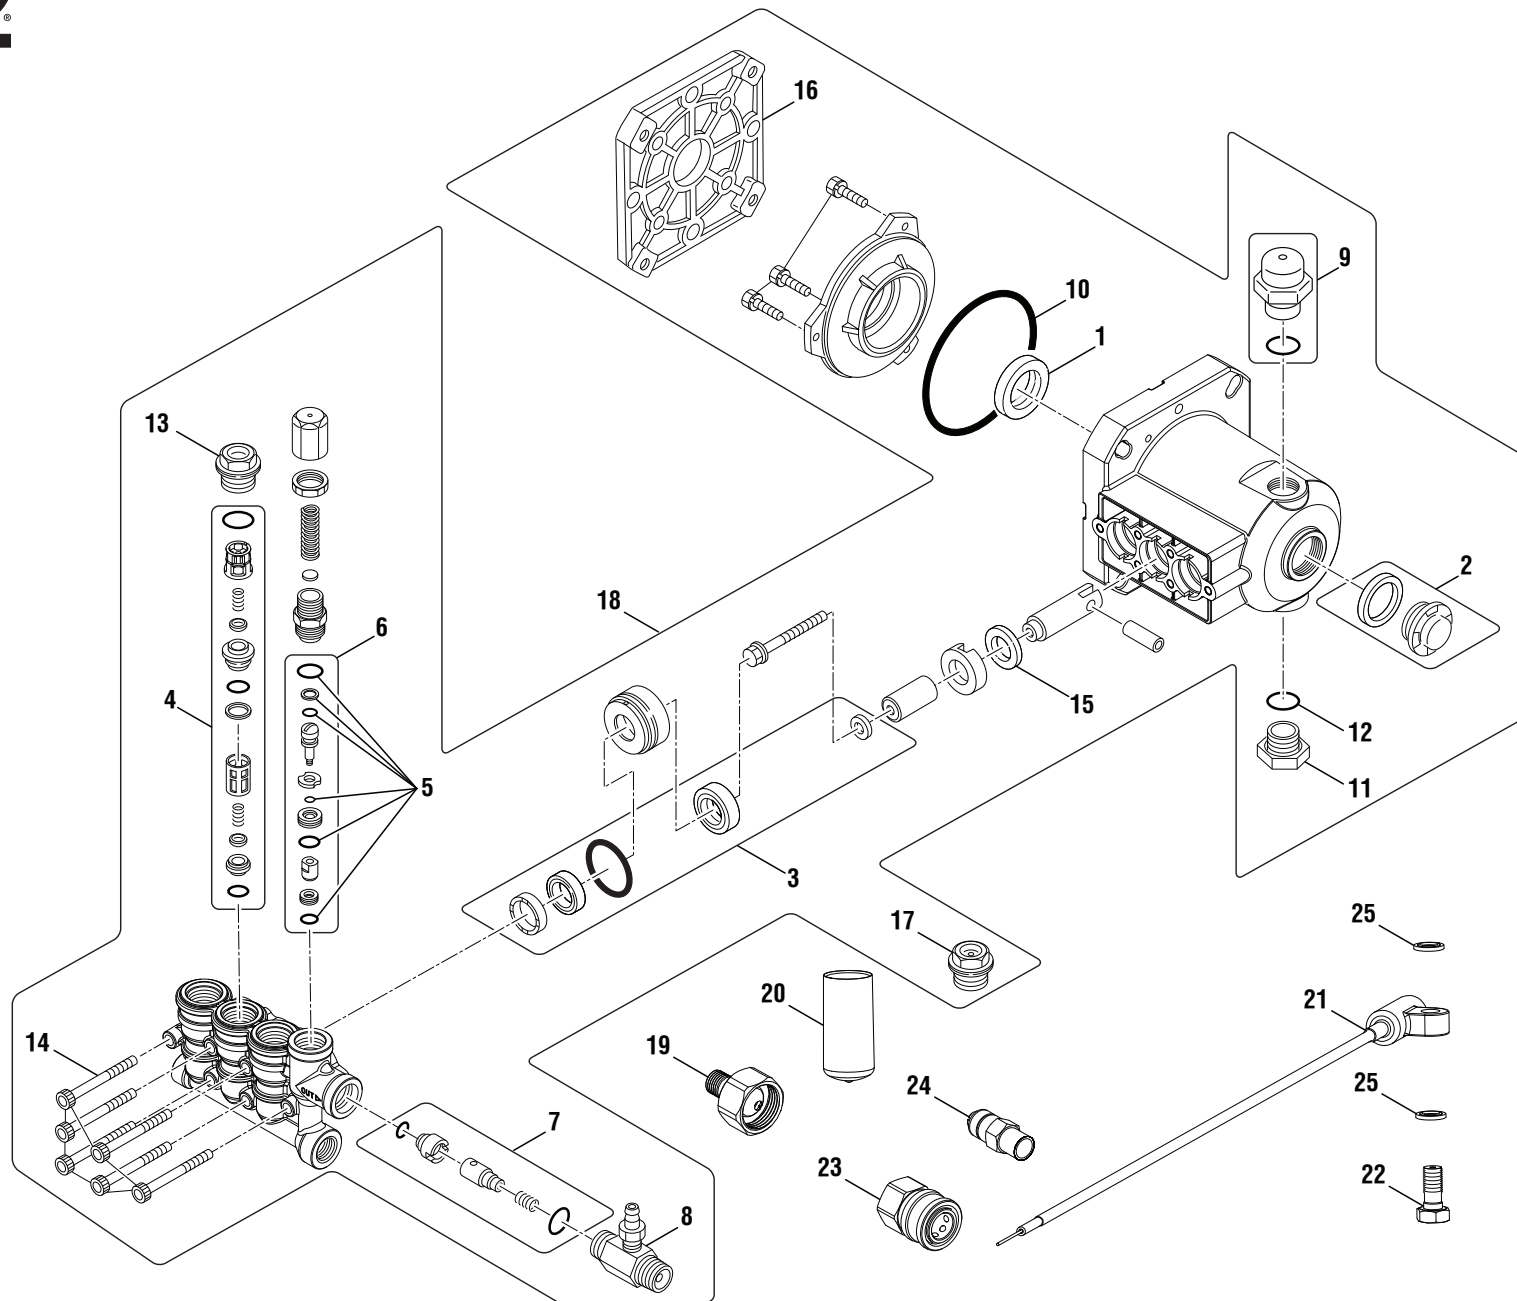

RD80944

FIGURE B - 4GXT27

KEY	P/N	DESCRIPTION	QTY	PIÈCE RÉF.	DESCRIPTION	QTÉ	REF. N/P	DESCRIPCIÓN	CANT.	
1	570742069	Oil Seal	1	1	570742069	Joint d'huile.....	1	570742069	Aceite el sello	
2	308688007	Gauge.....	1	2	308688007	Jauge	1	2	308688007	Escala .....
3	120971001	Seal Kit	3	3	120971001	Ensemble de joints.....	3	3	120971001	Kit del sello .....
4	310866003	Valve Assembly	3	4	310866003	Module de la valve	3	4	310866003	Conjunto de válvula.....
5	120971002	O-Ring Kit.....	1	5	120971002	Ensemble de joint torique	1	5	120971002	Fuego de junta tórica .....
6	120971004	Unloader Kit.....	1	6	120971004	Kit de déchargeur.....	1	6	120971004	Juego del descargador.....
7	120971003	Check Valve Kit	1	7	120971003	Kit de clapet anti-retour	1	7	120971003	Válvula de retención .....
8	310735003	Fixed Injector.....	1	8	310735003	Fixe d'injecteur.....	1	8	310735003	Inyector fijo.....
9	310438002	Oil Fill Cap w/O-Ring.....	1	9	310438002	Orifice de remplissage d'huile, avec joint torique capuchon	1	9	310438002	Orificio de llenado para aceite con junta tórica tapa.....
10	570742070	O-Ring	1	10	570742070	Joint torique.....	1	10	570742070	Junta tórica.....
11	526472001	Drain Plug.....	1	11	526472001	Bouchon de vidange.....	1	11	526472001	Tapón de drenaje.....
12	561384011	O-Ring	1	12	561384011	Joint torique.....	1	12	561384011	Junta tórica.....
13	526473001	Plug	2	13	526473001	Bouchon.....	2	13	526473001	Tapón.....
14	673205001	Bolt	6	14	673205001	Boulon.....	6	14	673205001	Perno .....
15	570763007	Oil Seal	1	15	570763007	Joint d'huile.....	1	15	570763007	Aceite el sello .....
16	638642001	Pump Flange	1	16	638642001	Flasque à pompe	1	16	638642001	Brida del bomba.....
17	638054001	Idle Down Plug	1	17	638054001	Ensemble de commande d'accélérateur	1	17	638054001	Conjunto de control del acelerador.....
18	308694026	Pump Assembly (4GXT27, Inc. Key Nos. 1-17).....	1	18	308694026	Ensemble de pompe (4GXT27, incl. lég. réf. 1-17)	1	18	308694026	Conjunto de la bomba (4GXT27, incl. núm. ref. 1-17).....
19	308692003	Garden Hose Coupler w/Filter.....	1	19	308692003	Connecteur de tuyau d'arrosage / élément filtrant.....	1	19	308692003	Acoplador de manguera de jardín / filtro.....
20	570410002	Unloader Cap	1	20	570410002	Tapa de déchargeur	1	20	570410002	Capuchon del descargador.....
21	310347002	Throttle Control Assembly.....	1	21	310347002	Ensemble de commande d'accélérateur	1	21	310347002	Vent Cap de ventilation.....
22	660971005	Bolt (M10 x 1.5 in., Special).....	1	22	660971005	Boulon (M10 x 1,5 po, spécial)	1	22	660971005	Conjunto de control del acelerador.....
23	308661004	Quick Connect (3/8 in.).....	1	23	308661004	Connexion rapide (3/8 po)	1	23	308661004	Perno (M10 x 1,5 pulg., especial).....
24	678169004	Thermal Release Valve	1	24	678169004	Soupape thermique	1	24	678169004	Válvula de liberación térmica .....
25	310928001	Compression Seal	2	25	310928001	Joint Compression.....	2	25	310928001	Sello de compresión.....