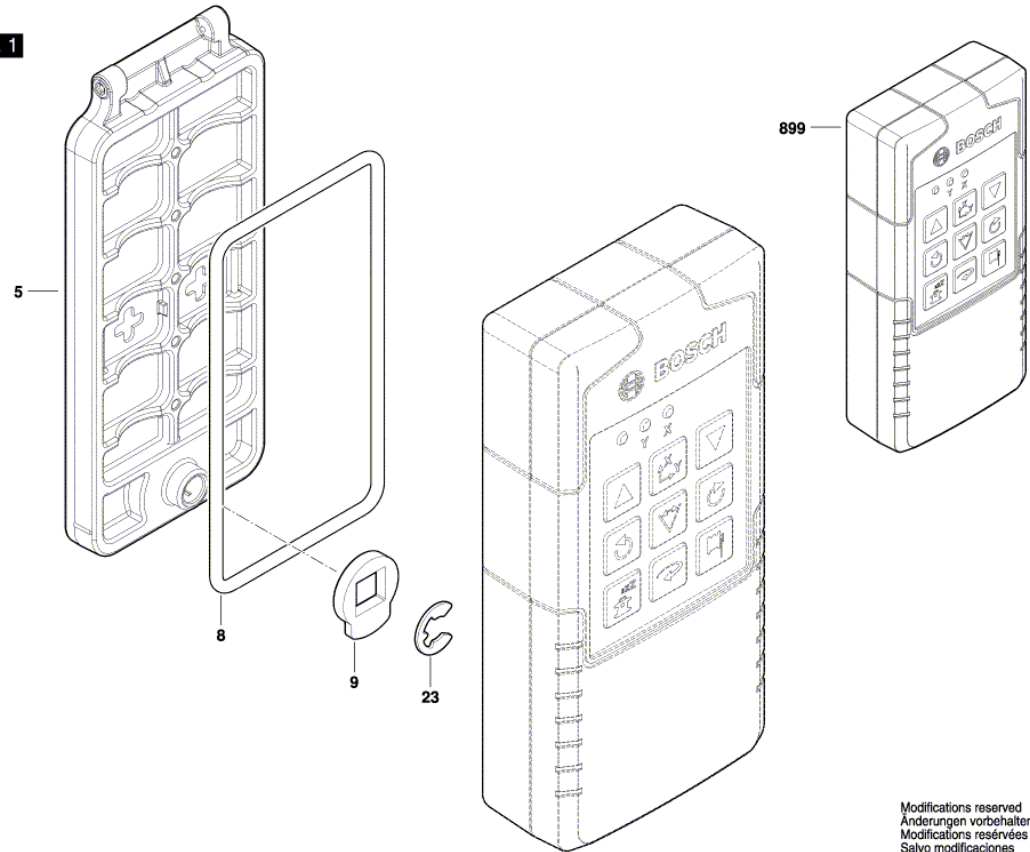

Spare parts list

Item	Part Number	Description	Illustration
5	1 619 PB4 726	Battery Cover	1
8	1 619 PB4 729	mat seal	1
9	1 619 PB4 730	Battery Cover	1
23	1 619 PB4 744	Ring	1
899	1 619 PB4 762	Remote Control Unit	1

Illustration - Type - E

3 601 K69 R00
Issue | 19-12-18
Stand | Fig./Abb. 1