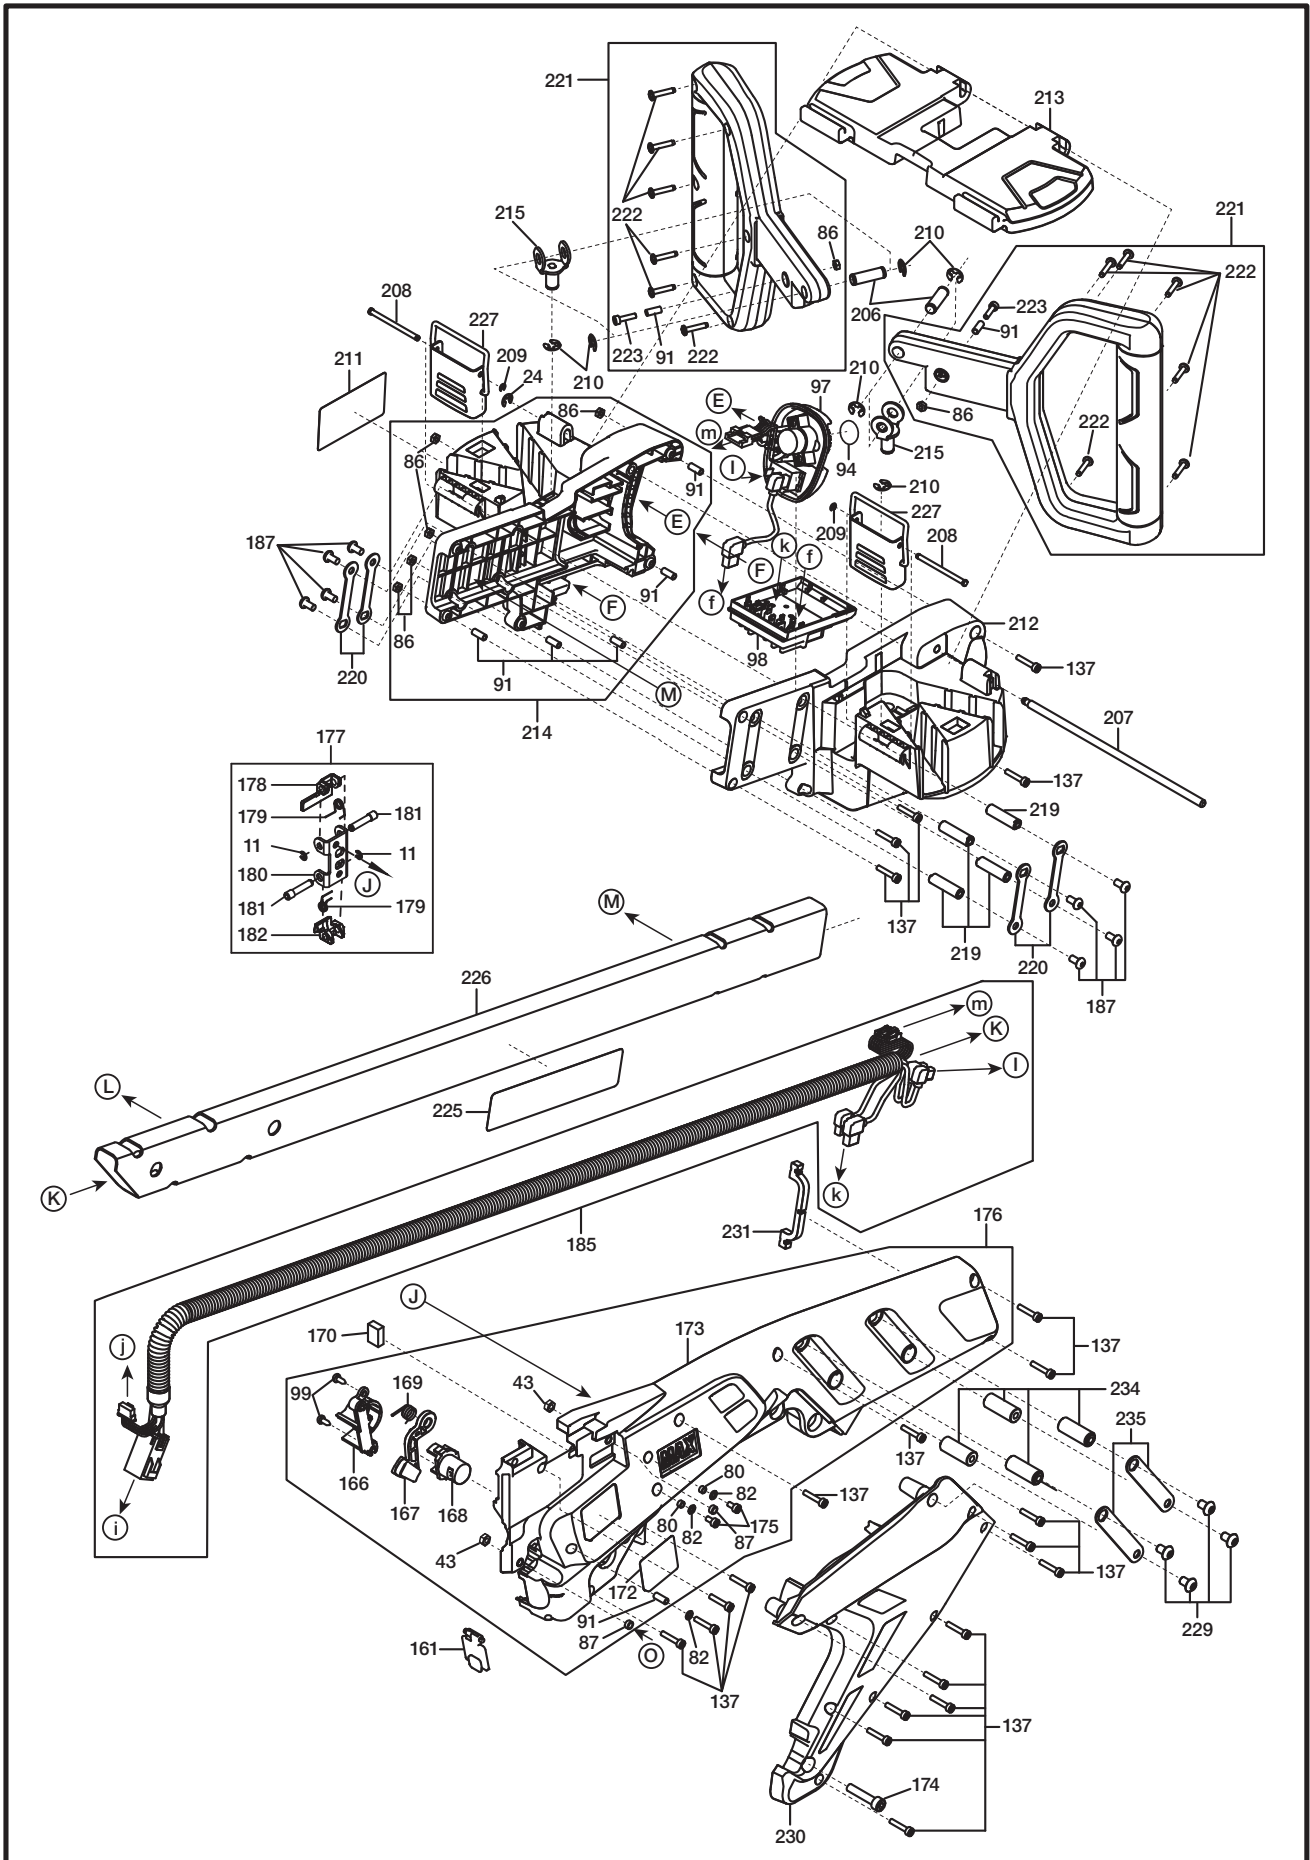

RB401T-E

RB401T-E

ToolModel	PartNo	PartCode	Description
RB401T-E	1	RB70859	ARM A ASSY
RB401T-E	2	BB40481	BOLT 3X5
RB401T-E	3	AA71408	SCREW 3 X 3
RB401T-E	4	RB12633	WIRE GUIDE BASE
RB401T-E	5	RB70917	ARM A UNIT
RB401T-E	6	BB41714	BOLT 3X5 SG
RB401T-E	7	RB12636	WIRE GUIDE LEVER
RB401T-E	8	KK29117	COMPRESSION SPRING 9117
RB401T-E	9	RB70620	WIRE GUIDE UNIT
RB401T-E	10	FF41865	STEP PIN 1865
RB401T-E	11	JJ10113	E-RING 2.5
RB401T-E	12	BB40420	BOLT 4 X 16
RB401T-E	13	FF52115	HOLLOW PIN 2115
RB401T-E	14	EE39861	WASHER 4.3X9X1
RB401T-E	15	RB12865	FEEDING GEAR A
RB401T-E	16	FF51715	HOLLOW PIN 1715
RB401T-E	17	FF31559	PIN 1559
RB401T-E	18	RB12740	SHAFT COLLAR
RB401T-E	19	RB12653	CLUTCH B
RB401T-E	20	RB12651	CLUTCH A
RB401T-E	21	RB12652	FEEDING GEAR SHAFT A
RB401T-E	22	RB70700	FEEDING MOTOR BASE UNIT
RB401T-E	23	RB70627	FEEDING MOTOR
RB401T-E	24	JJ10514	E-RING 3 CF
RB401T-E	25	RB70625	FEEDING GEAR B UNIT
RB401T-E	26	RB12964	FEEDING GEAR SHAFT B
RB401T-E	27	RB70881	FEEDING GEAR BASE UNIT
RB401T-E	28	RB12963	SPRING BASE
RB401T-E	29	BB40824	BOLT 3X6
RB401T-E	31	RB12659	LEAF SPRING
RB401T-E	32	RB70667	WIRE GUDE C UNIT
RB401T-E	33	FF41867	STEP PIN 1867
RB401T-E	34	KK29119	COMPRESSION SPRING 9119
RB401T-E	35	RB81343	RELEASE LEVER A ASSY
RB401T-E	36	BB41715	BOLT 4X18 C
RB401T-E	37	EE11103	SPRING WASHER 2-4
RB401T-E	38	EE39825	WASHER 4.5X7.4X0.8
RB401T-E	39	RB12965	RELEASE LEVER A
RB401T-E	40	RB12683	RELEASE LEVER A CAP
RB401T-E	41	FF41869	STEP PIN 1869
RB401T-E	42	FF52120	HOLLOW PIN 2117
RB401T-E	43	CC42512	HEX NUT 1A M4
RB401T-E	44	FF41868	STEP PIN 1868
RB401T-E	45	RB12657	RELEASE LEVER B
RB401T-E	46	JJ10510	RETAINING RING 2.3
RB401T-E	47	RB12609	HOOK L
RB401T-E	48	RB12853	CARBIDE PIN 2.5X14.8
RB401T-E	49	RB12616	SLEEVE COVER
RB401T-E	50	FF21267	SPRING PIN 2X8
RB401T-E	51	RB12610	HOOK R
RB401T-E	52	RB12614	SLEEVE A