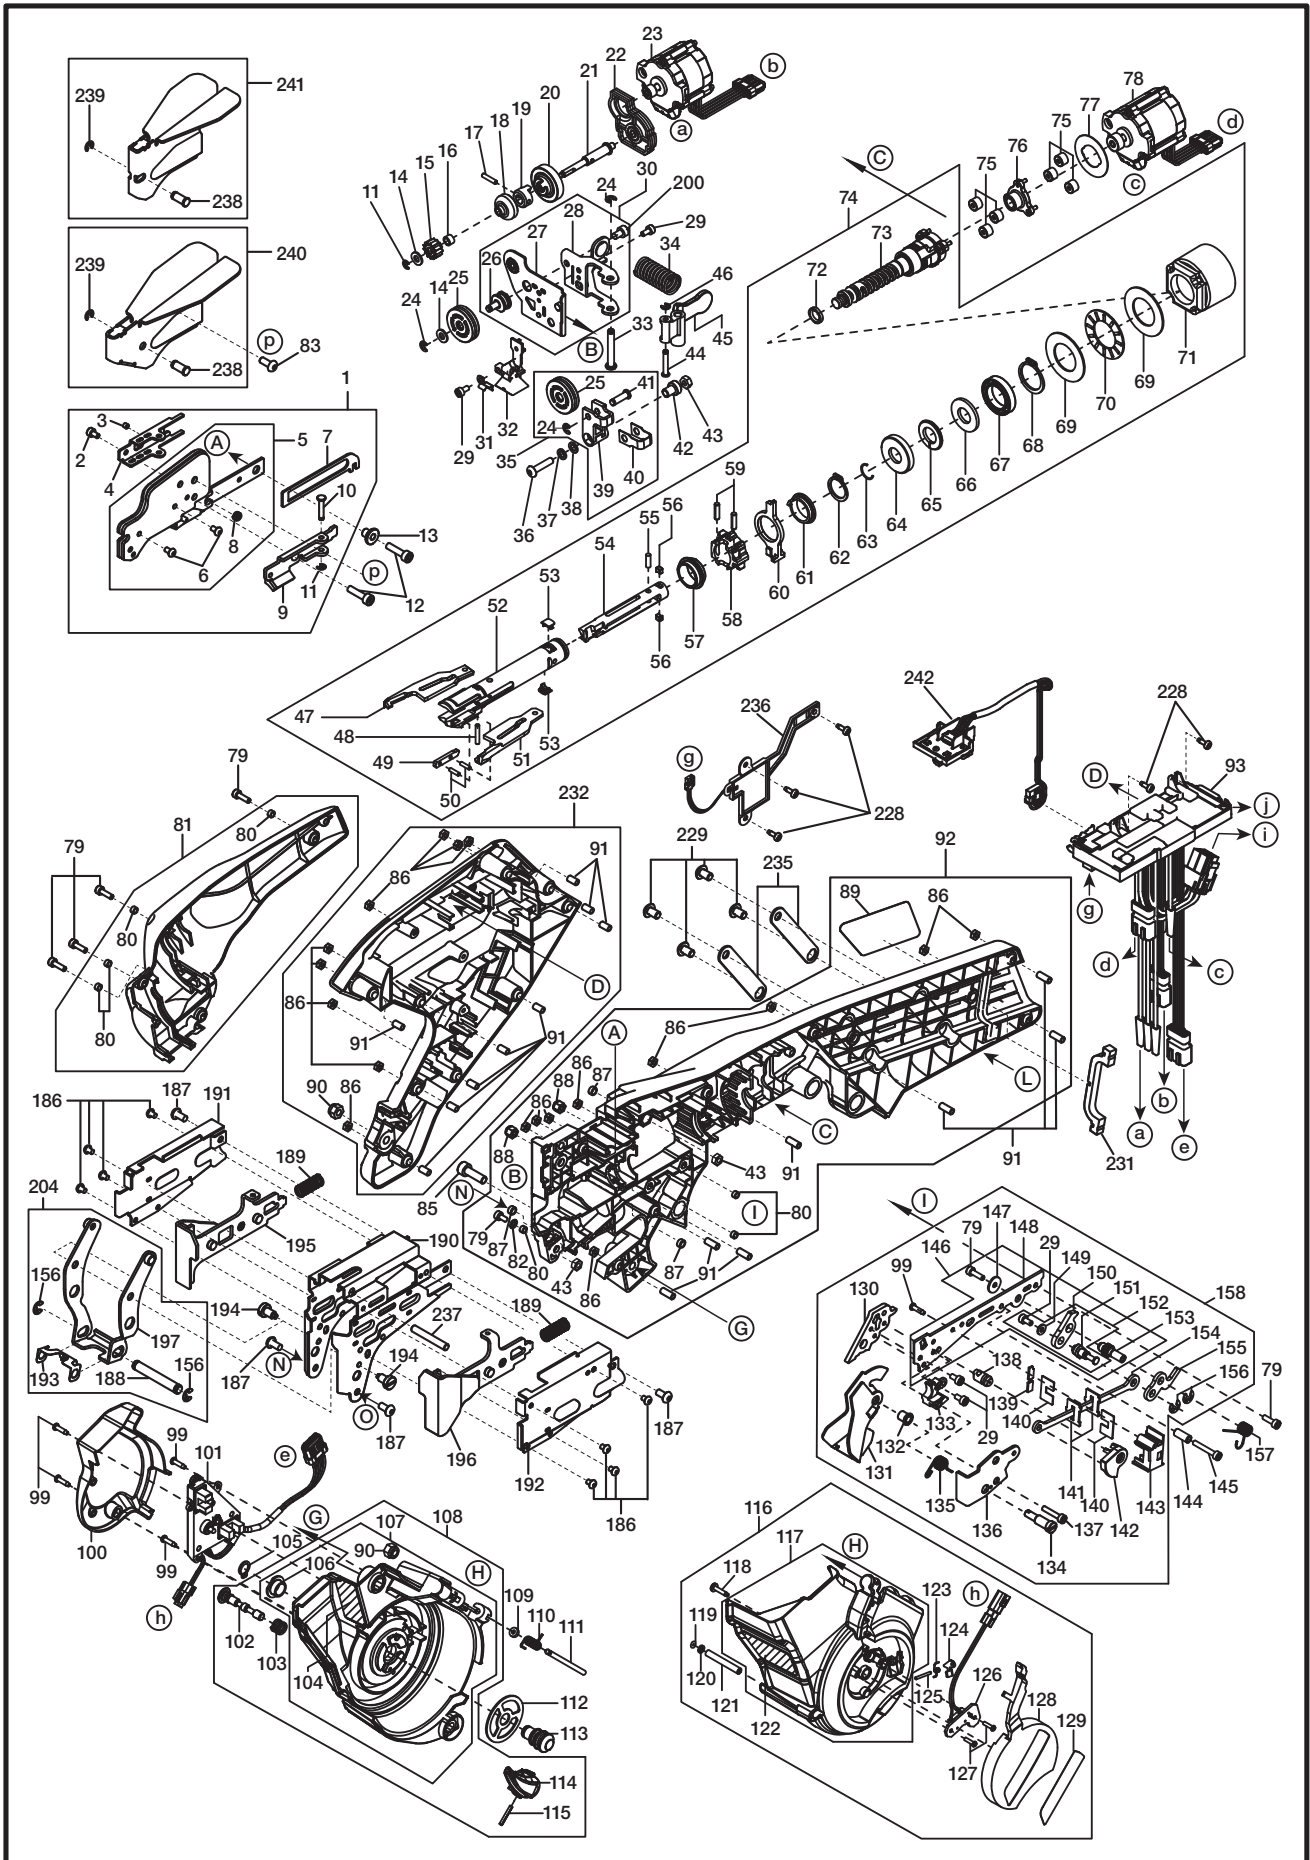

RB401T-E

RB401T-E

ToolModel	PartNo	PartCode	Description
RB401T-E	1	RB70859	ARM A ASSY
RB401T-E	2	BB40481	BOLT 3X5
RB401T-E	3	AA71408	SCREW 3 X 3
RB401T-E	4	RB12633	WIRE GUIDE BASE
RB401T-E	5	RB70917	ARM A UNIT
RB401T-E	6	BB41714	BOLT 3X5 SG
RB401T-E	7	RB12636	WIRE GUIDE LEVER
RB401T-E	8	KK29117	COMPRESSION SPRING 9117
RB401T-E	9	RB70620	WIRE GUIDE UNIT
RB401T-E	10	FF41865	STEP PIN 1865
RB401T-E	11	JJ10113	E-RING 2.5
RB401T-E	12	BB40420	BOLT 4 X 16
RB401T-E	13	FF52115	HOLLOW PIN 2115
RB401T-E	14	EE39861	WASHER 4.3X9X1
RB401T-E	15	RB12865	FEEDING GEAR A
RB401T-E	16	FF51715	HOLLOW PIN 1715
RB401T-E	17	FF31559	PIN 1559
RB401T-E	18	RB12740	SHAFT COLLAR
RB401T-E	19	RB12653	CLUTCH B
RB401T-E	20	RB12651	CLUTCH A
RB401T-E	21	RB12652	FEEDING GEAR SHAFT A
RB401T-E	22	RB70700	FEEDING MOTOR BASE UNIT
RB401T-E	23	RB70627	FEEDING MOTOR
RB401T-E	24	JJ10514	E-RING 3 CF
RB401T-E	25	RB70625	FEEDING GEAR B UNIT
RB401T-E	26	RB12964	FEEDING GEAR SHAFT B
RB401T-E	27	RB70881	FEEDING GEAR BASE UNIT
RB401T-E	28	RB12963	SPRING BASE
RB401T-E	29	BB40824	BOLT 3X6
RB401T-E	31	RB12659	LEAF SPRING
RB401T-E	32	RB70667	WIRE GUDE C UNIT
RB401T-E	33	FF41867	STEP PIN 1867
RB401T-E	34	KK29119	COMPRESSION SPRING 9119
RB401T-E	35	RB81343	RELEASE LEVER A ASSY
RB401T-E	36	BB41715	BOLT 4X18 C
RB401T-E	37	EE11103	SPRING WASHER 2-4
RB401T-E	38	EE39825	WASHER 4.5X7.4X0.8
RB401T-E	39	RB12965	RELEASE LEVER A
RB401T-E	40	RB12683	RELEASE LEVER A CAP
RB401T-E	41	FF41869	STEP PIN 1869
RB401T-E	42	FF52120	HOLLOW PIN 2117
RB401T-E	43	CC42512	HEX NUT 1A M4
RB401T-E	44	FF41868	STEP PIN 1868
RB401T-E	45	RB12657	RELEASE LEVER B
RB401T-E	46	JJ10510	RETAINING RING 2.3
RB401T-E	47	RB12609	HOOK L
RB401T-E	48	RB12853	CARBIDE PIN 2.5X14.8
RB401T-E	49	RB12616	SLEEVE COVER
RB401T-E	50	FF21267	SPRING PIN 2X8
RB401T-E	51	RB12610	HOOK R
RB401T-E	52	RB12614	SLEEVE A