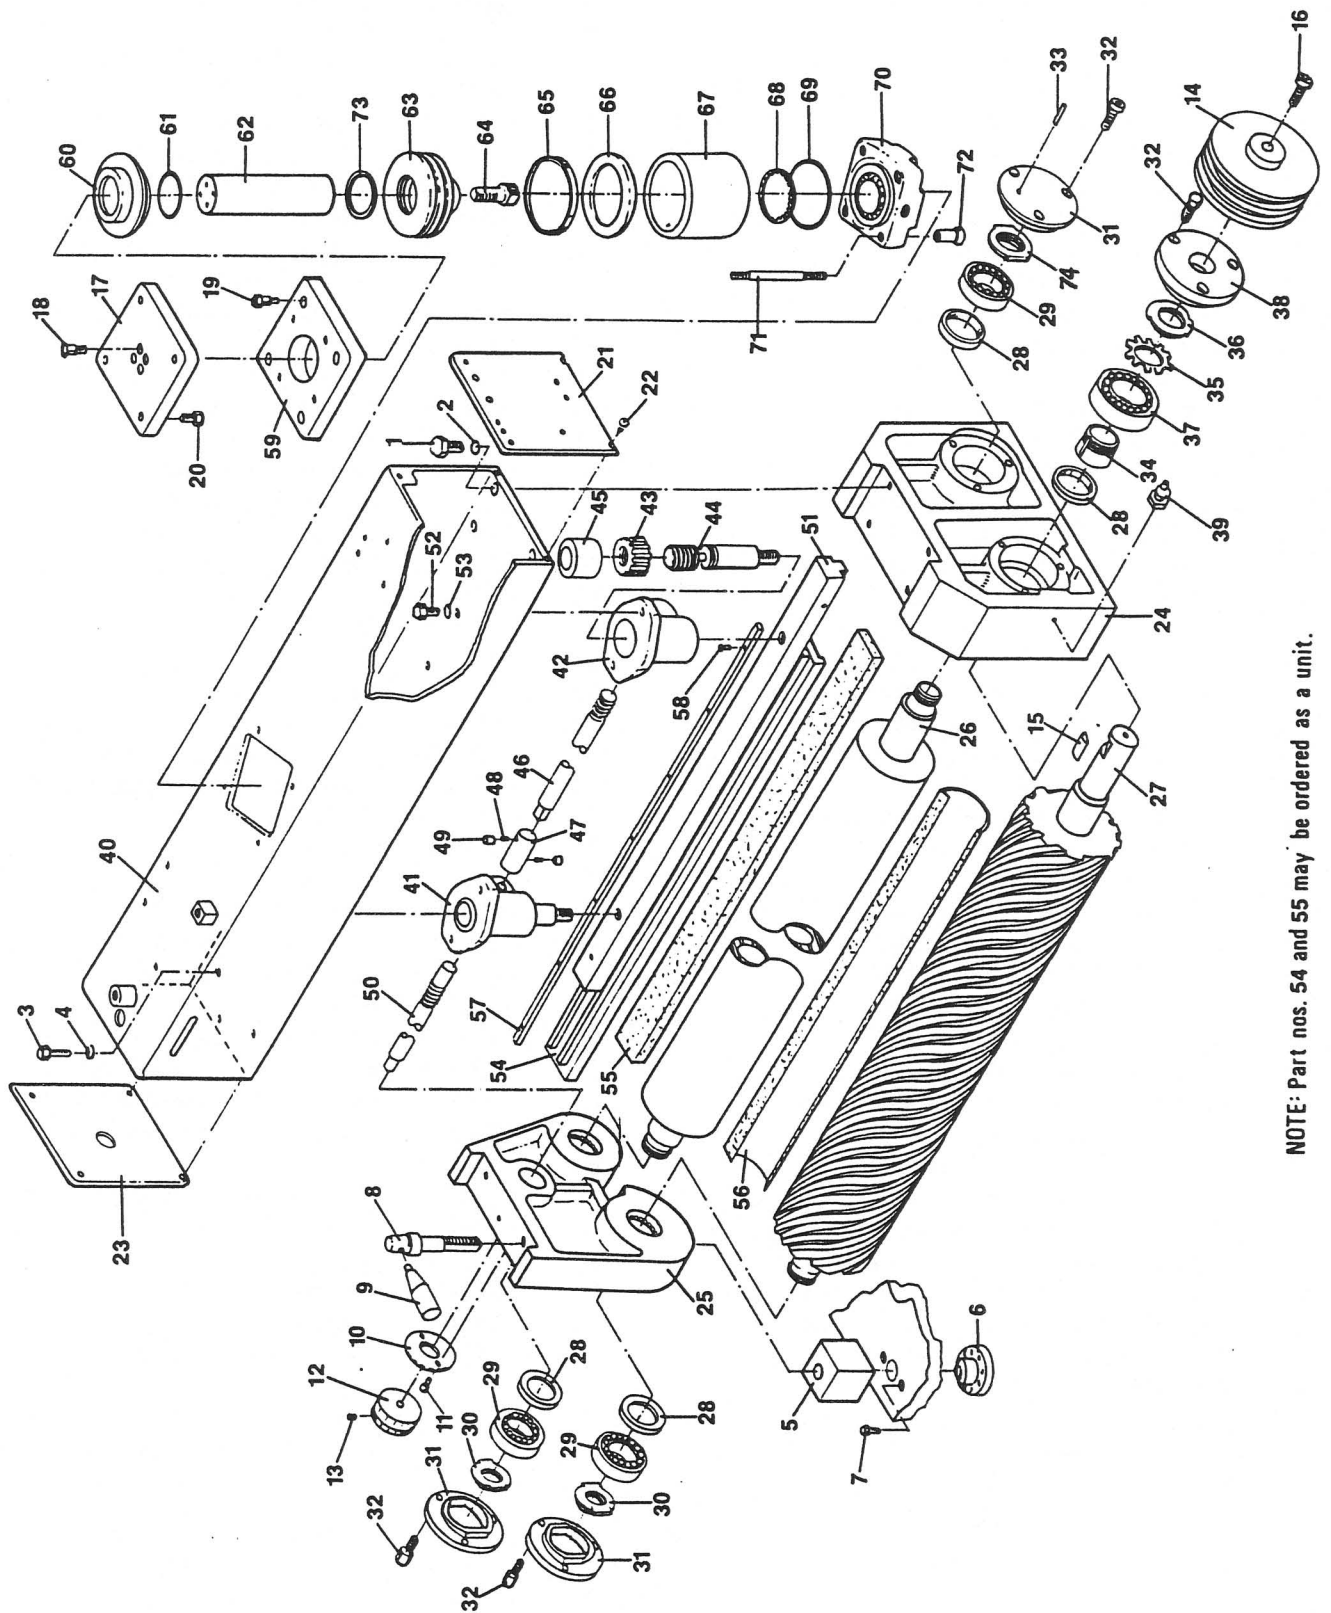

PARTS LIST: RB-25

NO.	PART NO.	DESCRIPTION	NO.	PART NO.	DESCRIPTION
1	6290287	Screw, hex. hd., mtg. frame	39	6290323	Fitting, grease
2	6290288	Washer, mtg. frame	40	6290324	Frame, mounting
3	6290289	Screw, hex. hd., mtg. frame	41	6290325	Gear box, graphite base, L.H.
4	6290290	Washer, mtg. frame	42	6290326	Gear box, graphite base, R.H.
5	6290291	Diaphragm	43	6290327	Nut, gear
6	6290292	Knob, adjustable	44	6290328	Rod, platen bar adjusting
7	6290293	Screw, adjustable knob	45	6290329	Bushing
8	6290294	Rod, screw	46	6290330	Rod, worm gear, R.H.
9	6290295	Lever, platen lock	47	6290331	Connector, worm gear rod
10	6290296	Base, scale ring	48	6290332	Screw, worm gear rod connector
11	6290297	Screw, scale ring base	49	6290333	Nut, hex. hd., worm gear rod connector
12	6290298	Scale ring	50	6290334	Rod, worm gear, L.H.
13	6290299	Set screw, scale ring	51	6290335	Platen, sliding, male
14	6290300	Pulley, roller RB-25	52	6290336	Screw, gear box
	6288737	Pulley, roller RB-37	53	6290337	Washer, lock, gear box
15	6290301	Key	54	6288601	Platen, sliding, female
16	6290302	Screw, roller pulley	55	6288602	Felt
17	6290303	Block, mtg., 80-40 cylinder	56	6288603	Graphite
18	6290304	Screw, mtg. block	57	6290339	Bar
19	6290305	Screw, cylinder, mtg. block	58	6290340	Screw, bar
20	6290306	Screw, frame support	59	6290341	Block, mtg., cylinder
21	6290307	Platen, seal, R.H.	60	6290342	Cover, cylinder
22	6290308	Screw, seal plate	61	6290343	Ring, cylinder piston rod
23	6290309	Platen, seal, L.H.	62	6290344	Rod, cylinder piston
24	6290310	Base, bearing	63	6290345	Piston, cylinder
25	6290311	Frame, bearing	64	6290346	Screw, cylinder piston
26	6288623	Roller, free	65	6290347	Ring, piston
27	6288604	Roller, contact	66	6290348	Ring, piston
28	6290312	Seal, oil	67	6290349	Tube, aluminum
29	6290313	Bearing	68	6290350	O-ring
30	6290314	Nut, lock 30 mm	69	6290351	Ring, retaining
31	6290315	Cover, bearing	70	6290352	Cover, cylinder
32	6290316	Screw, bearing cover	71	6290353	Rod, threaded
33	6290317	Fitting, grease 1/16"	72	6290354	Screw, cylinder
34	6290318	Ring, fastening #H307	73	6290453	Ring, cylinder
35	6290319	Washer, lock	74	6290465	Nut, lock L.H. 30 mm
36	6290320	Nut, lock		6288600	NOTE Items no. 54 & 55 may be ordered as a unit.
37	6290321	Bearing			
38	6290322	Cover, bearing			

PARTS: EXPLODED VIEW

NOTE: Part nos. 54 and 55 may be ordered as a unit.