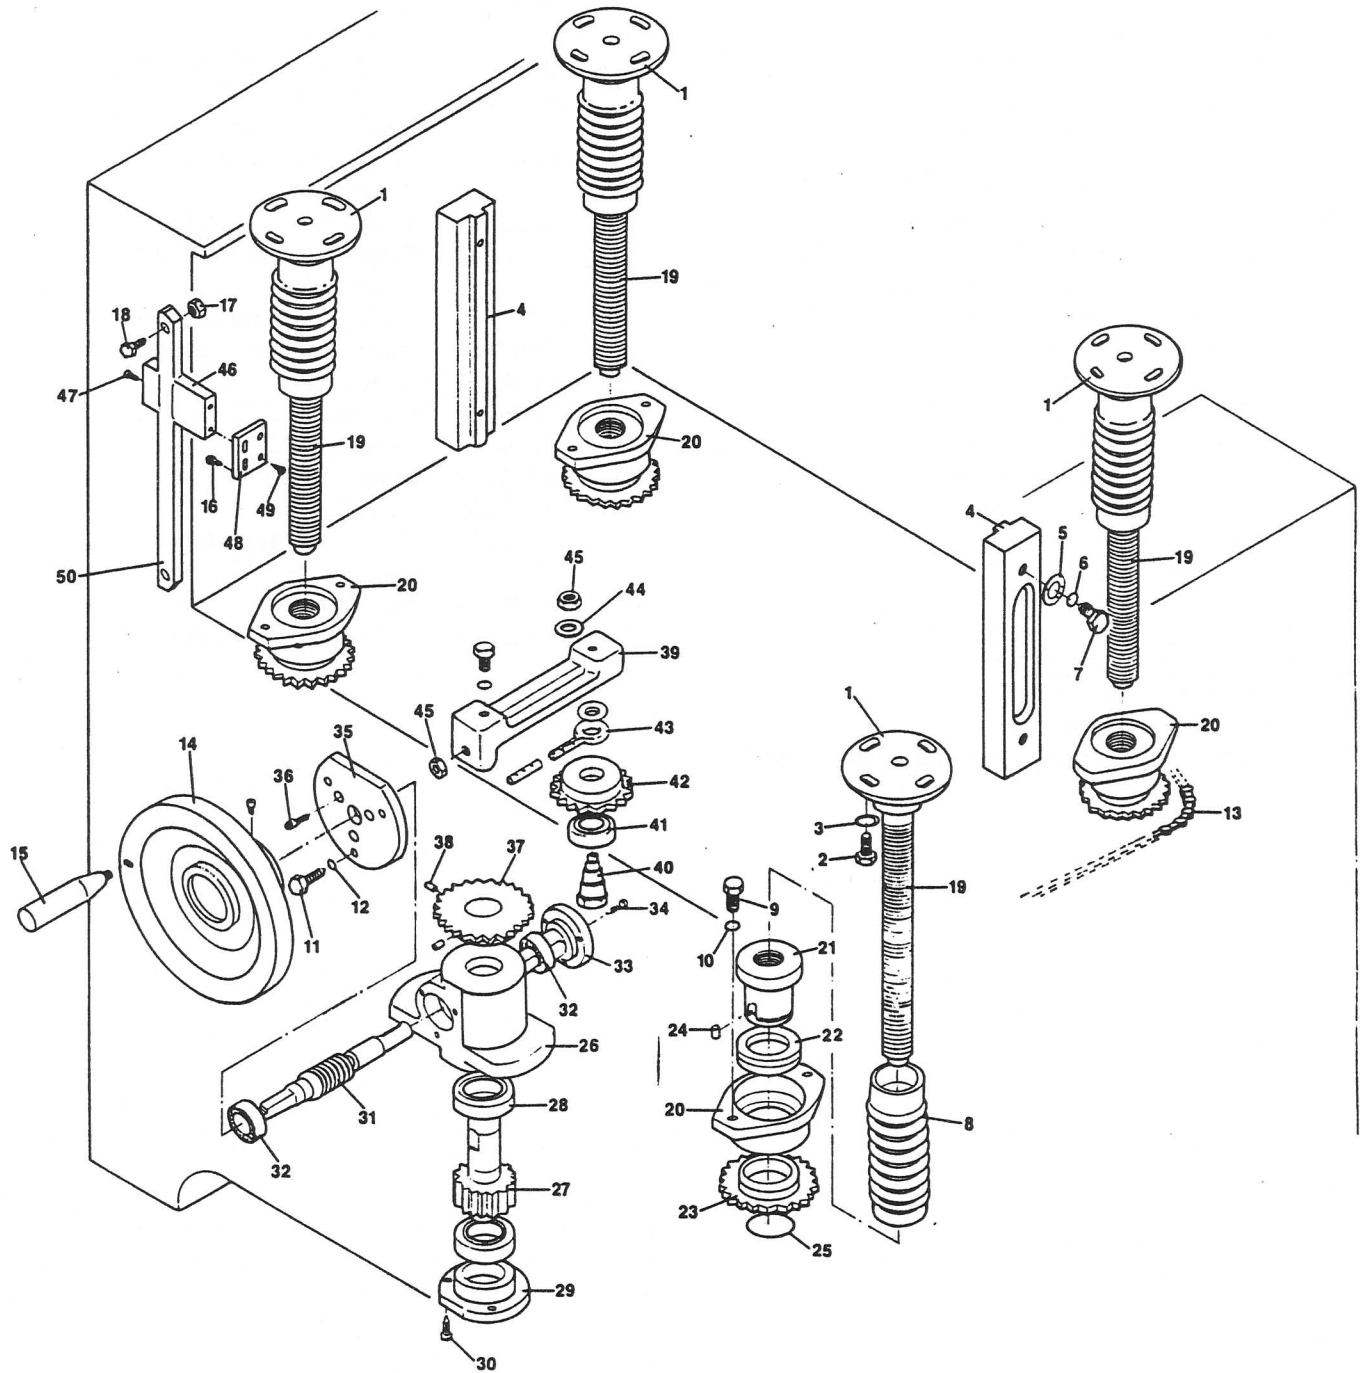

PARTS LIST: RB-25

NO. PART NO. DESCRIPTION

1	6288672	Head, lifting rod
2	6288673	Screw, lifting rod
3	6288674	Washer, lifting rod
4	6288675	Ways, slide
5	6288676	Washer, plain
6	6288677	Washer, lock
7	6288678	Screw, hex. hd.
8	6288679	Tube, protection, lifting rod
9	6288680	Screw, hex. hd.
10	6288681	Washer, lock
11	6288682	Screw, hex.hd.
12	6288683	Washer, lock
13	6288684	Chain, working table
14	6288685	Handwheel
15	6288686	Handle, handwheel
16	6288687	Screw, base block
17	6288688	Nut, hex 3/8"
18	6288689	Screw, scale
19	6288690	Rod, lifting
20	6288691	Base, lifting rod
21	6288692	Screw, lifting rod
22	6288693	Ring, fixing
23	6288694	Gear, chain
24	6288695	Key
25	6288696	Ring, retaining
26	6288697	Gear box
27	6288698	Worm gear

NO. PART NO. DESCRIPTION

28	6288699	Bearing
29	6290200	Cover, gear box
30	6290201	Screw, gear box
31	6290202	Rod, worm
32	6290203	Bearing
33	6290204	Cover, gear box
34	6290205	Screw, gear box
35	6290206	Base, gear box cover
36	6290207	Screw, gear box cover
37	6290208	Gear, chain
38	6290209	Screw, chain gear
39	6290210	Base, chain adjusting
40	6290211	Shaft, adjusting, chain gear
41	6290212	Bearing
42	6290213	Gear, chain
43	6290214	Screw, chain adjusting
44	6290215	Washer, plain 3/8"
45	6288688	Nut, hex. hd. 3/8"
46	6290216	Base, scale
47	6290217	Set screw, scale base
48	6290218	Block, mtg., scale base
49	6290219	Screw, scale base
50	6290220	Scale
	6290455	Gear Box Assy. (Items 26 thru 36)

PARTS: EXPLODED VIEW