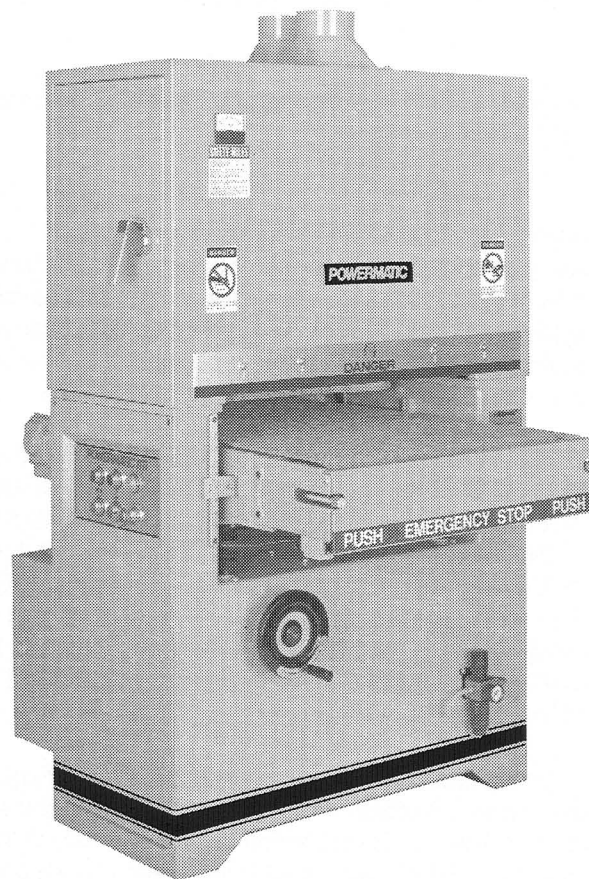

WIDE BELT SANDER

Model RB25 Single Phase

Instruction Manual & Parts List

M-0460247

POWERMATIC®

(800) 248-0144
www.powermatic.com

PARTS LIST: RB-25

NO.	PART NO.	DESCRIPTION	NO.	PART NO.	DESCRIPTION
1	6290281	Hook, Graphite	24	6290372	Block, shaft
2	6290282	Rod, switch adjustment	25	6290373	Shaft
3	6290283	Rod, roller adjustment	26	6290374	Knob, oscillation adjusting
5	6290285	Belt, sanding #100	27	6290375	Screw, hex. hd.
6	6290286	Belt, sanding #80	28	6290376	Washer, plain
7	6290355	Base, mtg., air jet eye	29	6290377	Cylinder, #50-4
8	6290356	Washer, lock	30	6290378	Nut, hex. hd.
9	6290357	Screw, hex. hd.	31	6290379	Clevis
10	6290358	Screw, hex. hd.	32	6290380	Pin, clevis
11	6290359	Washer, lock	33	6290381	Micro block
12	6290360	Screw, socket head, shaft base	34	6290384	Plate, aluminum
13	6290361	Screw, socket head, micro-block	35	6290382	Shaft, copper
14	6290362	Plate, micro-block copper	36	6290383	Plate, aluminum
15	6290363	Screw, cylinder	37	6290385	Plate
16	6290364	Frame, tension roller	38	6290386	Plate, aluminum
17	6290365	Roller, tension	39	6290387	Screw, aluminum plate
18	6290366	Bearing, upper roller	40	6290388	I-block, cylinder valve
19	6290367	Screw, hex. hd.	41	6290445	Valve, pressure
20	6290368	Washer, lock		6290466	Valve Assy., diaphragm operated (Items no. 10, 11, 34 thru 41)
21	6290369	Cover, bearing			
22	6290370	Screw, hex. hd.			
23	6290371	Washer, lock