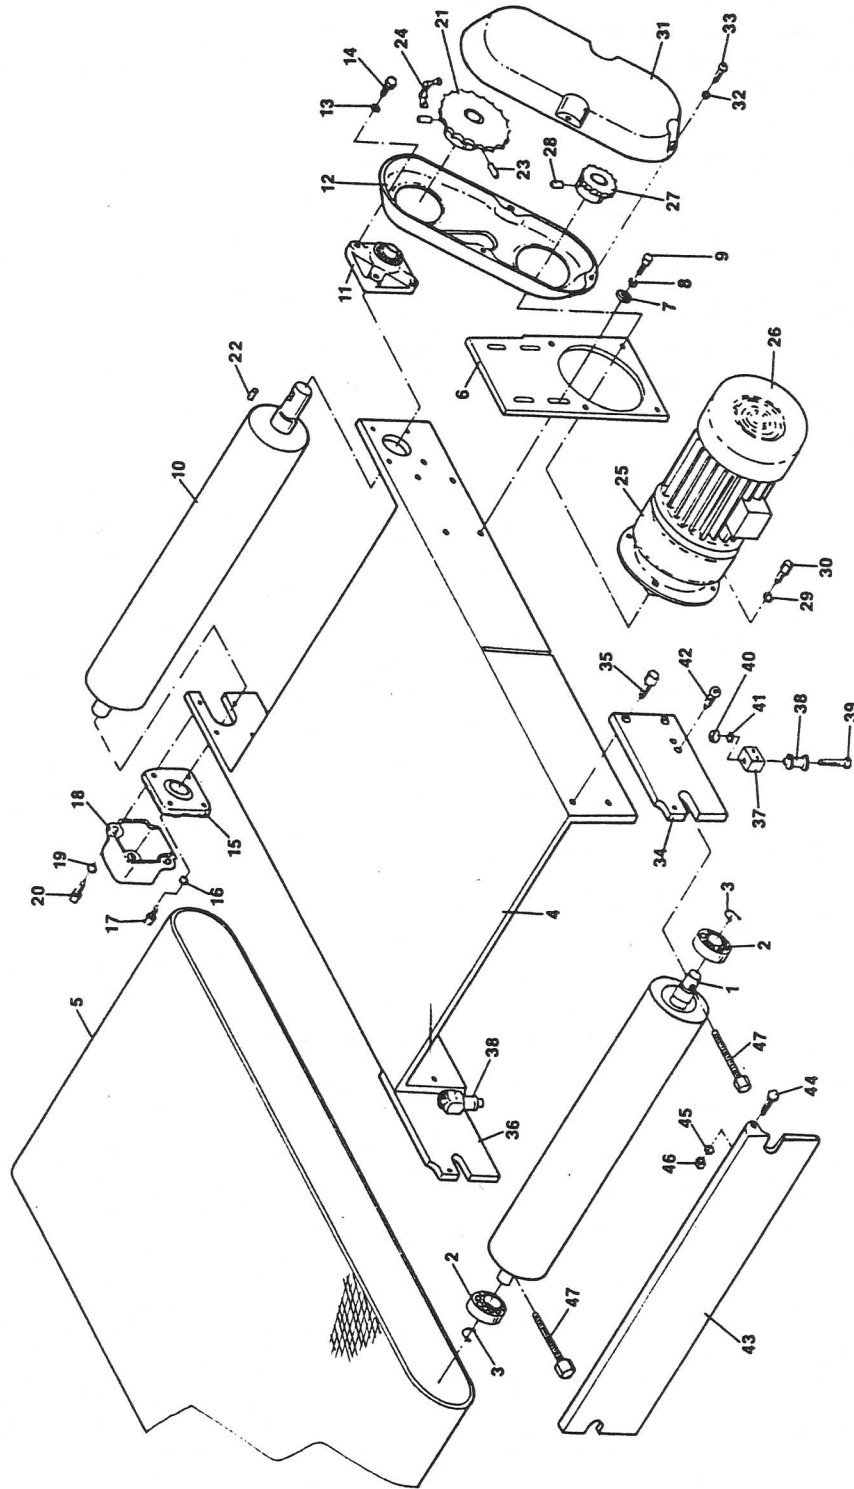

PARTS LIST: RB-25

NO.	PART NO.	DESCRIPTION	NO.	PART NO.	DESCRIPTION
1	6290262	Roller, front feed	27	6290243	Gear, chain
2	6290263	Bearing	28	6290244	Set screw, chain gear
3	6290264	Ring, retaining	29	6290245	Washer, lock
4	6290221	Working table	30	6290246	Screw, hex. hd.
5	6288606	Belt, conveyor	31	6290247	Cover, upper chain gear
6	6290222	Base, gear box	32	6290248	Washer, lock
7	6290223	Screw, hex. hd.	33	6290249	Screw, hex. hd.
8	6290224	Washer, lock	34	6290250	Plate, take-up, front conveyor roller, R.H.
9	6290225	Washer, plain	35	6290251	Screw, take-up plate
10	6290226	Roller, back conveyor	36	6290252	Plate, take-up, front conveyor roller, L.H.
11	6290227	Bearing	37	6290253	Block, conveyor (copper)
12	6290228	Base, chain gear cover	38	6290254	Roller, conveyor (copper)
13	6290229	Washer, lock	39	6290255	Screw, roller
14	6290230	Screw, hex. hd.	40	6290256	Nut, hex. hd. 5/16
15	6290231	Bearing	41	6290443	Washer, lock
16	6290232	Washer, lock	42	6290257	Screw, block
17	6290233	Screw, hex. hd.	43	6290258	Guard, safety
18	6290234	Cover, bearing	44	6290259	Screw, safety guard
19	6290235	Washer, lock	45	6290260	Washer, lock
20	6290236	Screw, hex. hd.	46	6290261	Nut, hex. hd.
21	6290237	Gear, chain	47	6290444	Pin, conveyor adjustment
22	6290238	Key			
23	6290239	Set screw, chain gear			
24	6290240	Chain, 5/8"			
25	6290241	Gear box			
26	6290242	Motor			
	6290477	Motor & Gear box, 230V, 1 ph			

PARTS: EXPLODED VIEW