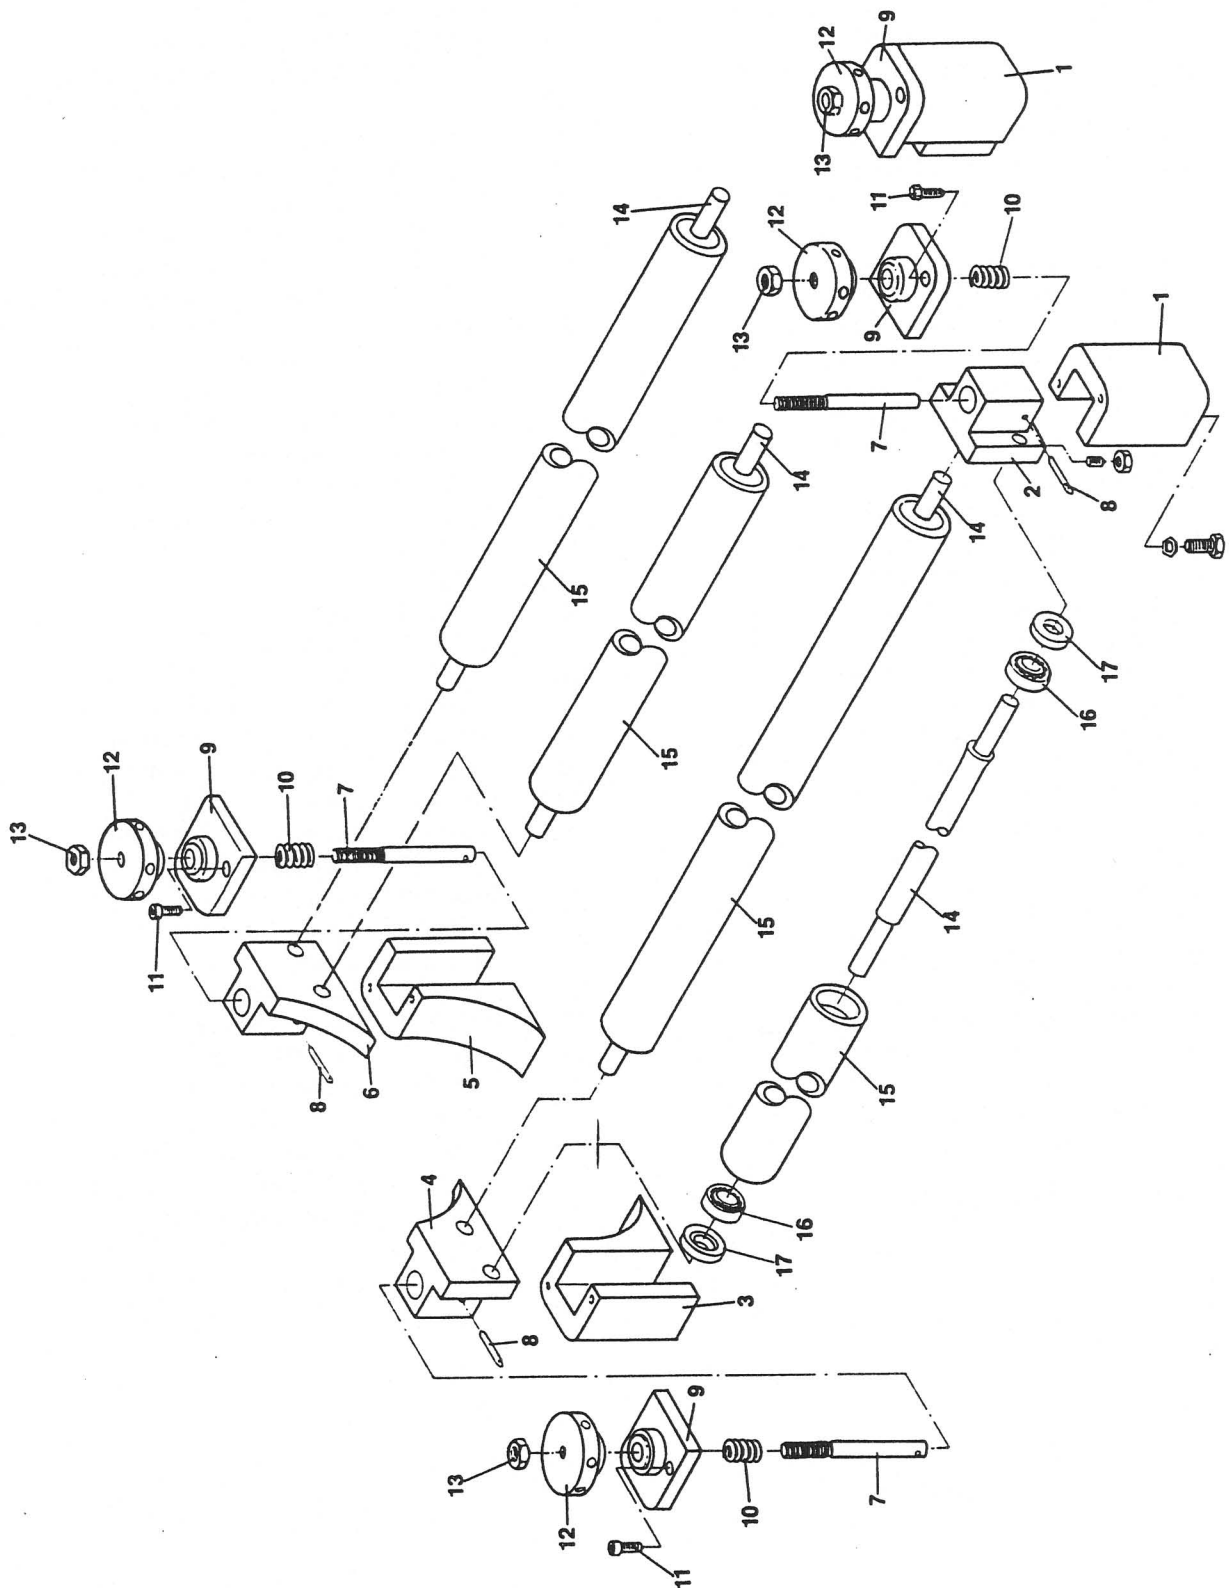

PARTS LIST: RB-25

NO.	PART NO.	DESCRIPTION
1	6290265	Roller slider, female
2	6290266	Roller slider, male
3	6290267	Roller slider, front, female
4	6290268	Roller slider, front, male
5	6290269	Roller slider, back, female
6	6290270	Roller slider, back, male
7	6290271	Rod, adjusting roller
8	6290272	Pin, spring
9	6290273	Cover, roller slider
10	6290274	Spring
11	6290275	Screw, roller slider cover
12	6290276	Knob, roller adjustment
13	6288688	Nut, hex. hd. 3/8"
	6288740	Pressure Bar Assy. (Items 14-17)
14	6288605	Shaft, pressure bar
15	6290278	Cover, pressure bar
16	6290279	Bearing
17	6290280	Cover, bearing

PARTS: EXPLODED VIEW