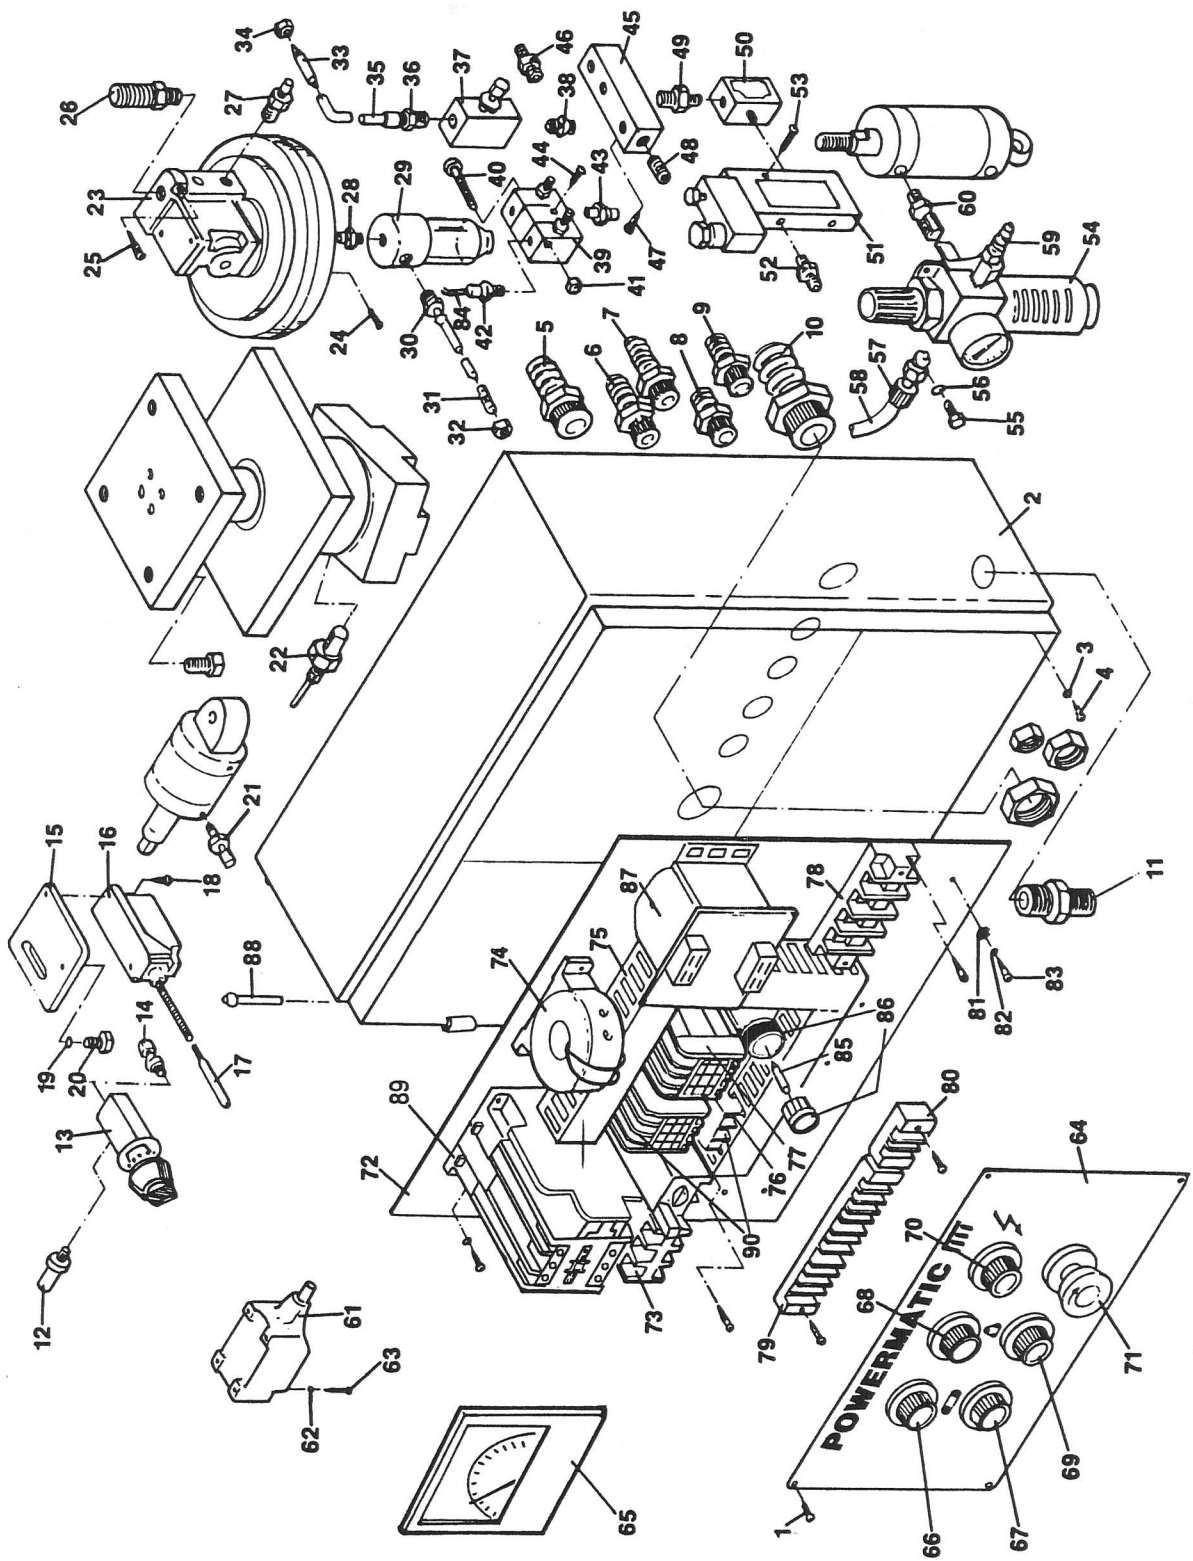

PARTS LIST: RB-25

NO.	PART NO.	DESCRIPTION	NO.	PART NO.	DESCRIPTION
1	6290389	Screw, name plate	47	6290415	Screw, manifold
2	6290390	Box, electrical	48	6290416	Screw, manifold
3	6290391	Washer, power cabinet	49	6288619	Connector, plastic, large
4	6290392	Screw, power cabinet	50	6290442	Manifold, plastic
5	6290393	Relief, strain	51	6290417	Valve, solenoid
6	6290393	Relief, strain	52	6288620	Connector, plastic, medium
7	6290393	Relief, strain	53	6290418	Screw, solenoid valve
8	6290393	Relief, strain	54	6288622	Filter-regulator
9	6290393	Relief, strain	55	6290419	Screw, hex. hd.
10	6290394	Relief, strain	56	6290420	Washer, plain
11	6290393	Relief, strain	57	6288619	Connector, plastic, large
12	6290396	Silencer	58	6288616	Hose, large
13	6290397	Switch, tension	59	6290421	Switch, air
14	6288621	Connector, plastic, small	60	6288621	Connector, plastic, small
15	6290399	Bracket, limit switch	61	6290422	Switch, limit
16	6288611	Switch, limit	62	6290423	Washer, limit switch
17	6288612	Lever, limit switch	63	6290424	Screw, limit switch
18	6290398	Screw, limit switch	64	6290425	Nameplate, operation
19	6290400	Washer, lock, limit switch	65	6288610	Meter, load, 25", 10 HP-230V
20	6290401	Screw, hex. hd., limit switch	66	6290426	Button, push
21	6288621	Connector, plastic, small	67	6290426	Button, push
22	6288621	Connector, plastic, small	68	6290426	Button, push
23	6290402	Plate, base, pressure valve	69	6290426	Button, push
24	6290403	Screw, pressure valve	70	6290427	Lamp, power
25	6290404	Screw, pressure valve	71	6290428	Button, emergency brake
26	6290405	Silencer	72	6290429	Plate, base, power cabinet
27	6290406	Connector, plastic, small	73	6290463	Switch, magnetic
28	6290407	Connector, copper	74	6290431	Transformer
29	6288615	Cup, air	75	6290395	Tray, wire
30	6288620	Connector, plastic, med.	76	6290457	Relay, overload 230V 1 ph
31	6290408	Nozzle, air, female	77	6290433	Contact, magnetic
32	6288688	Nut, hex. hd. 3/8"	78	6290436	Board, terminal
33	6290409	Nozzle, air, male	79	6290437	Board, terminal
34	6288688	Nut, hex. hd. 3/8"	80	6290438	Board, terminal
35	6288618	Hose, medium	81	6290439	Washer, plain, base plate
36	6288620	Connector, plastic, med.	82	6290440	Washer, lock, base plate
37	6288614	Valve, air	83	6290441	Screw, hex. hd., base plate
38	6290410	Connector, copper	84	6288617	Hose, small
39	6288613	Valve, air	85	6288624	Fuse, 4 AMP, 500 V
40	6290411	Screw, air valve connecting	86	6290434	Socket, fuse
41	6290412	Nut, air valve conn. screw	87	6290435	Transformer
42	6288621	Connector, plastic, small	88	6290454	Pin, door
43	6288621	Connector, plastic, small	89	6288736	Mag. only
44	6290413	Screw, air valve	90	6290432	Relay, overload & mag.
45	6290414	Manifold			
46	6288619	Connector, plastic, large			

PARTS: EXPLODED VIEW