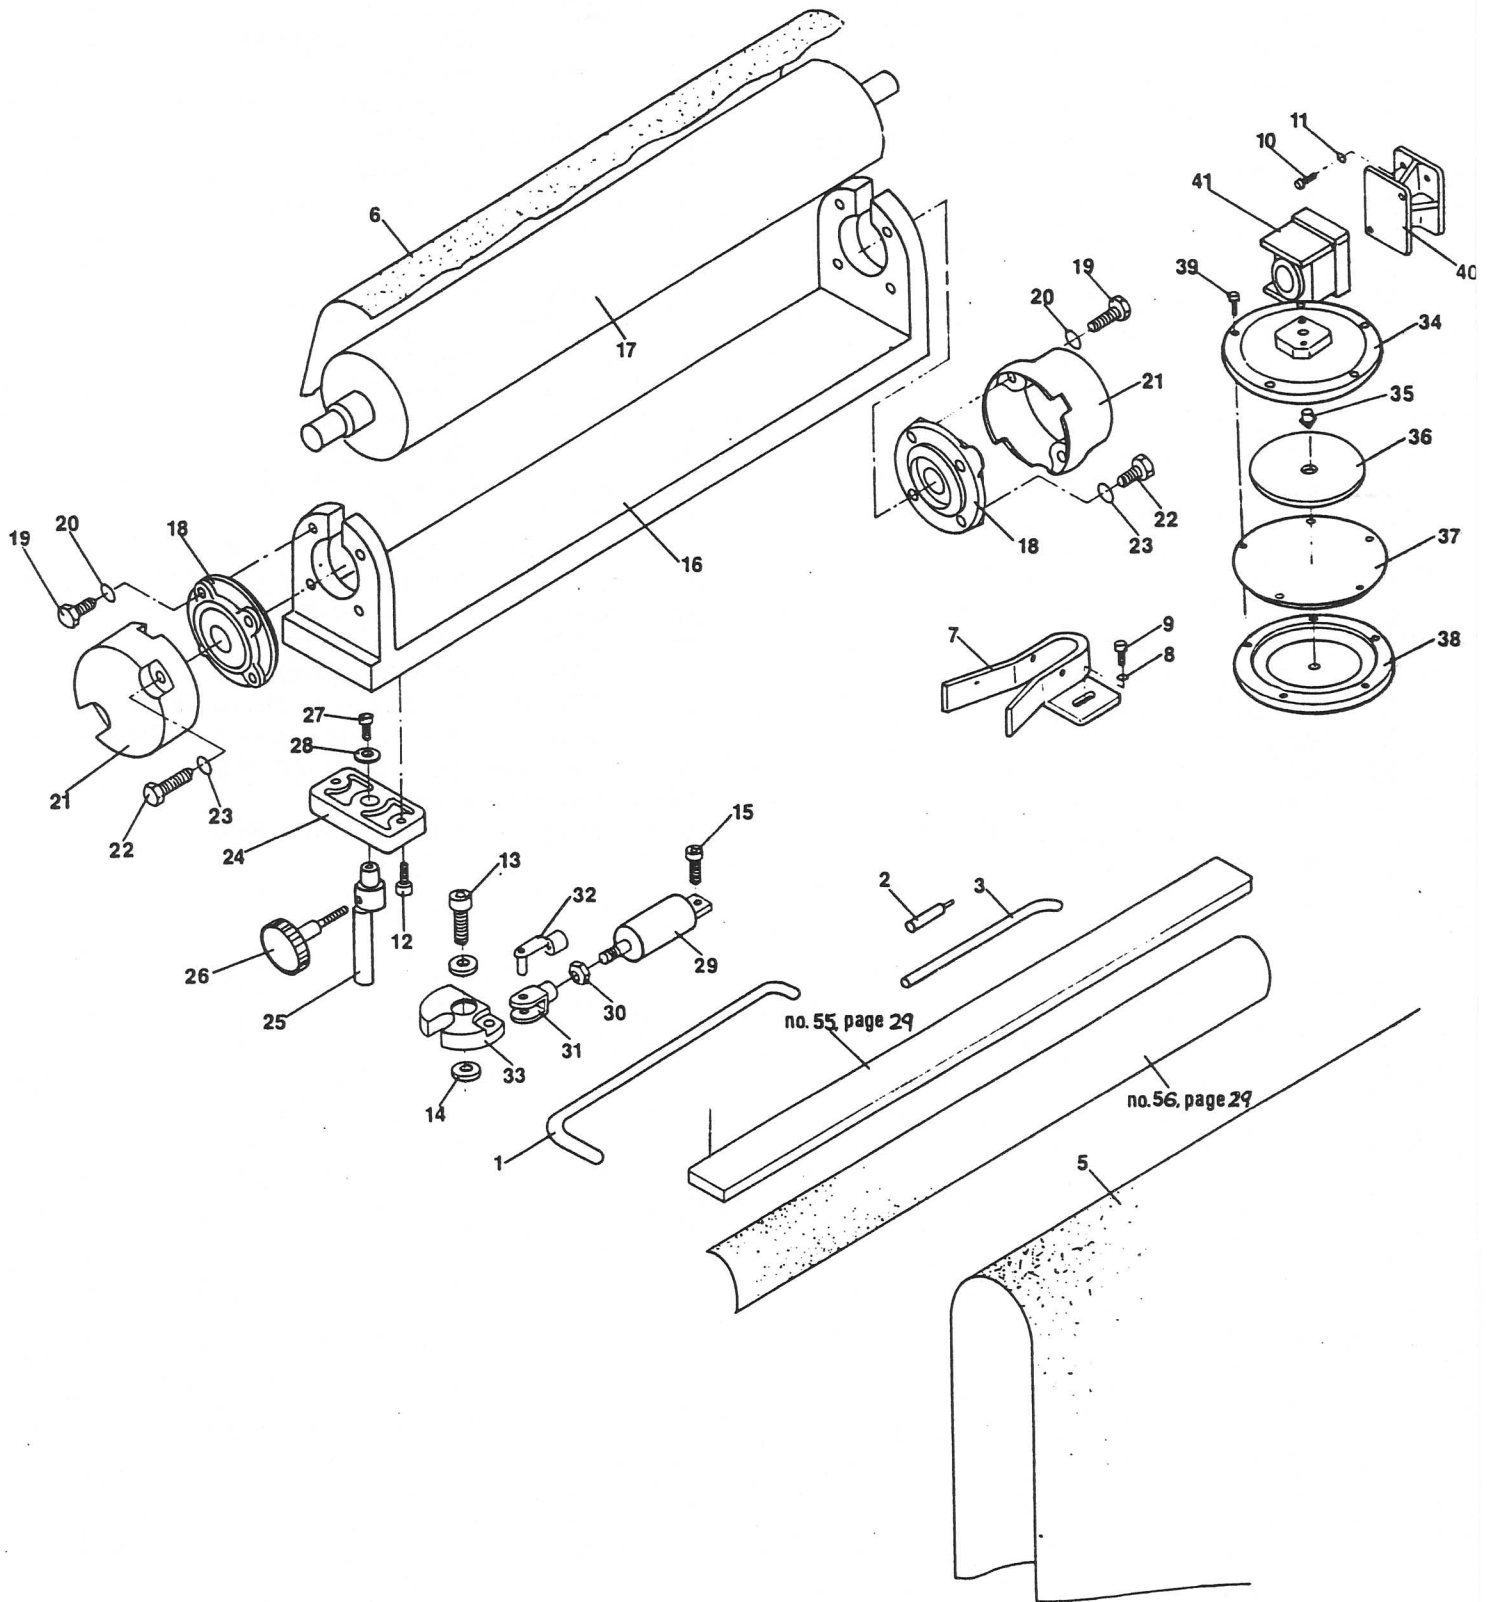

PARTS LIST: RB-25

NO.	PART NO.	DESCRIPTION	NO.	PART NO.	DESCRIPTION
1	6290281	Hook, Graphite	24	6290372	Block, shaft
2	6290282	Rod, switch adjustment	25	6290373	Shaft
3	6290283	Rod, roller adjustment	26	6290374	Knob, oscillation adjusting
5	6290285	Belt, sanding #100	27	6290375	Screw, hex. hd.
6	6290286	Belt, sanding #80	28	6290376	Washer, plain
7	6290355	Base, mtg., air jet eye	29	6290377	Cylinder, #50-4
8	6290356	Washer, lock	30	6290378	Nut, hex. hd.
9	6290357	Screw, hex. hd.	31	6290379	Clevis
10	6290358	Screw, hex. hd.	32	6290380	Pin, clevis
11	6290359	Washer, lock	33	6290381	Micro block
12	6290360	Screw, socket head, shaft base	34	6290384	Plate, aluminum
13	6290361	Screw, socket head, micro-block	35	6290382	Shaft, copper
14	6290362	Plate, micro-block copper	36	6290383	Plate, aluminum
15	6290363	Screw, cylinder	37	6290385	Plate
16	6290364	Frame, tension roller	38	6290386	Plate, aluminum
17	6290365	Roller, tension	39	6290387	Screw, aluminum plate
18	6290366	Bearing, upper roller	40	6290388	I-block, cylinder valve
19	6290367	Screw, hex. hd.	41	6290445	Valve, pressure
20	6290368	Washer, lock		6290466	Valve Assy., diaphragm operated (Items no. 10, 11, 34 thru 41)
21	6290369	Cover, bearing			
22	6290370	Screw, hex. hd.			
23	6290371	Washer, lock			

PARTS: EXPLODED VIEW