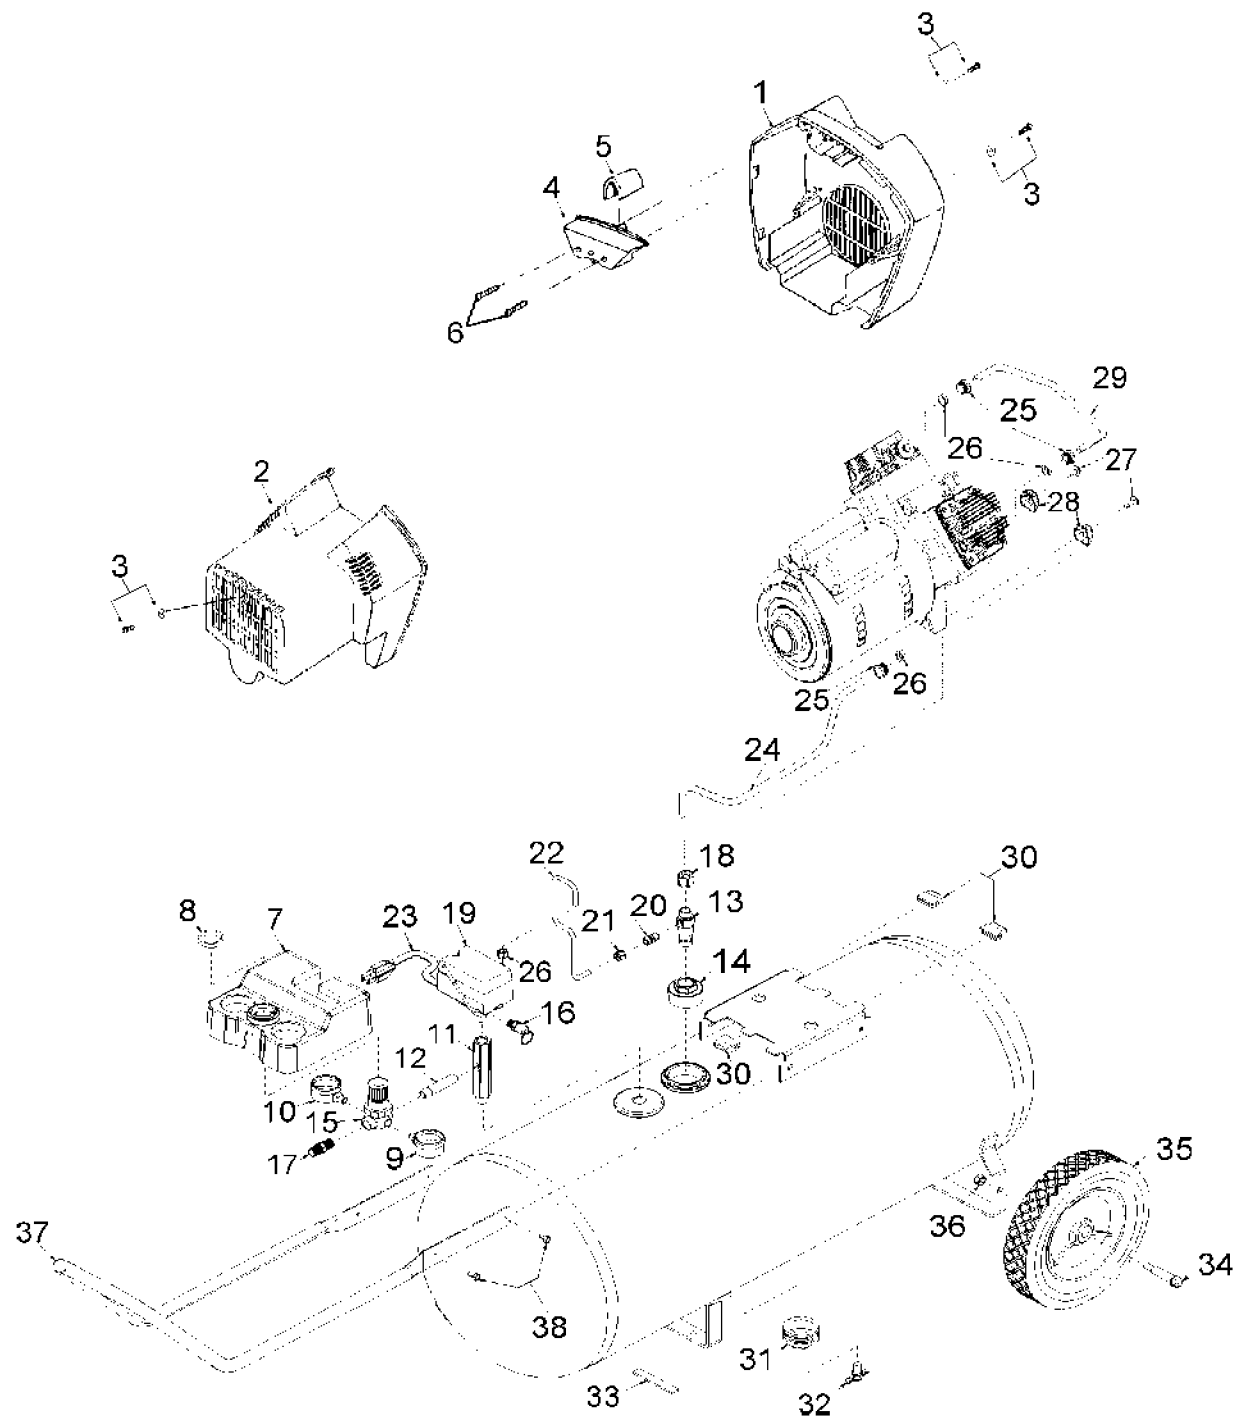

AC-0102

Key #	TORQUE
12	7 TO 10 FT. LBS.
18	85 TO 90 FT. LBS.
20	75 TO 90 IN. LBS.
* TORQUE WRENCH MUST BE USED	

Parts List for RAFTV630 Type 0

Item Number	Part Number	Description	Qty Required
1	DAC-244	SHROUD FRONT TWIN CY	1
2	DAC-243	SHROUD REAR TWIN CYL	1
3	ACG-408	ASSY FASTENER	3
4	ACG-13	COVER INTAKE MUFFLER	1
5	ACG-12	ELEMENT FILTER INTAK	1
6	SSF-554	SCREW #10-14X2.50 PA	2
7	000000-00	No Longer Available	1
8	CAC-61	RING PANEL MOUNTING	1
9	AC-0009-1	GAUGE RIGHT HAND	1
10	Z-AC-0010-1	GAUGE LEFT HAND	1
11	AC-0027-2	STANDPIPE BRASS MALE	1
12	SSP-480	NIPPLE 1/4-18 NPT X	1
13	A19711	VALVE CHECK 1/2NPT X	1
14	000000-00	No Longer Available	1
15	AC-0007	REGULATOR 4PORT P1P2	1
16	97503734	VALVE SAFETY 150 .12	1
17	D26889	ADAPTER .25 NPT X .2	1
18	SSP-7813	ASSY NUT SLEEVE 3/8	1
19	5140112-18	PRESSURE SWITCH	1
20	SS-8553	CONNECTOR BODY	1
21	SSP-7811	ASSY NUT SLEEVE 1/4	2
22	AC-0028	TUBE PRES REL .250OD	1
23	SUDL-415-1	ASSY CORD POWER ST	1
24	AC-0126	TUBE OUTLET .375OD A	1
25	SSP-7821-1	NUT .563-18 UNF HEX	3
26	SSG-3105	ORING 306/296ID 073/	3
27	SSF-990	SCREW .250-20X1.25 U	2