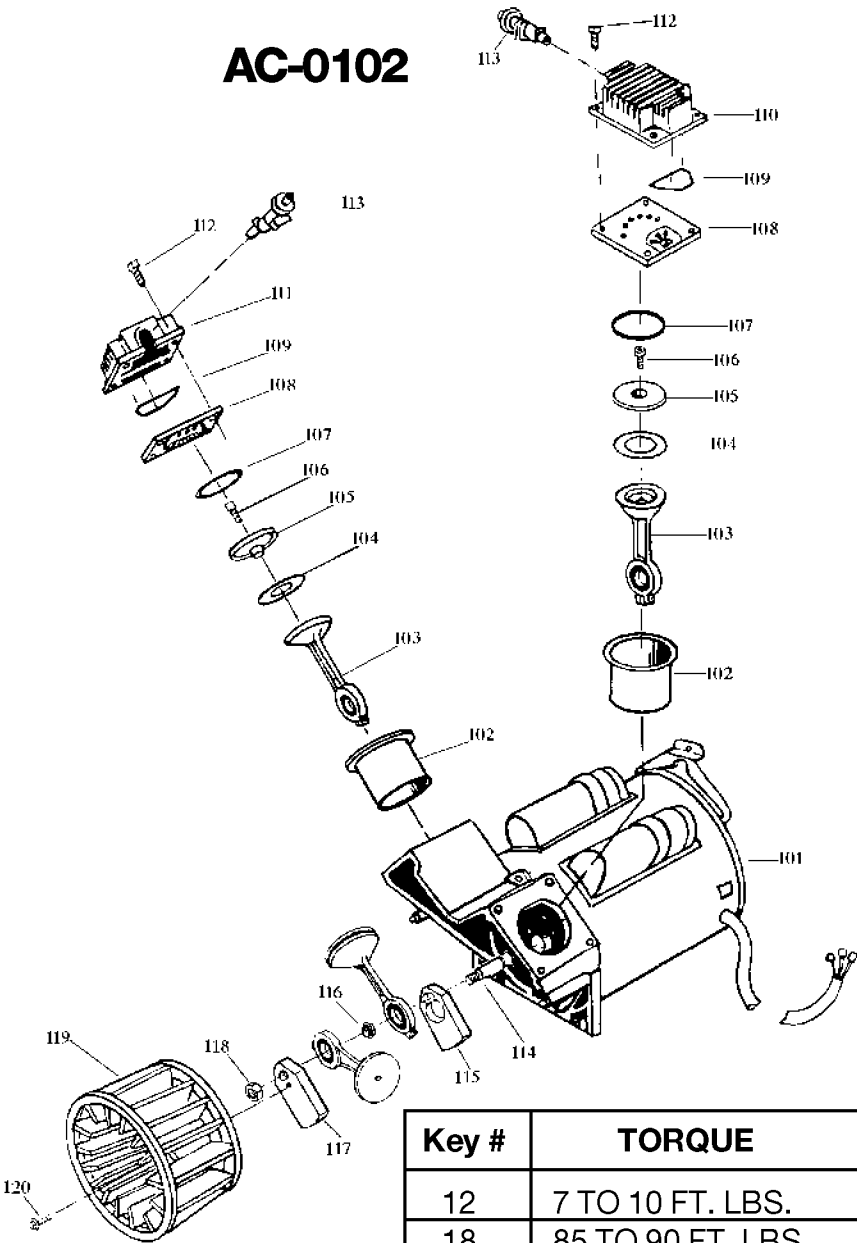

AC-0102

Key #	TORQUE
12	7 TO 10 FT. LBS.
18	85 TO 90 FT. LBS.
20	75 TO 90 IN. LBS.
* TORQUE WRENCH MUST BE USED	

Parts List for RAFTV630 Type 0

Item Number	Part Number	Description	Qty Required
1	DAC-244	SHROUD FRONT TWIN CY	1
2	DAC-243	SHROUD REAR TWIN CYL	1
3	ACG-408	ASSY FASTENER	3
4	ACG-13	COVER INTAKE MUFFLER	1
5	ACG-12	ELEMENT FILTER INTAK	1
6	SSF-554	SCREW #10-14X2.50 PA	2
7	000000-00	No Longer Available	1
8	CAC-61	RING PANEL MOUNTING	1
9	AC-0009-1	GAUGE RIGHT HAND	1
10	Z-AC-0010-1	GAUGE LEFT HAND	1
11	AC-0027-2	STANDPIPE BRASS MALE	1
12	SSP-480	NIPPLE 1/4-18 NPT X	1
13	A19711	VALVE CHECK 1/2NPT X	1
14	000000-00	No Longer Available	1
15	AC-0007	REGULATOR 4PORT P1P2	1
16	97503734	VALVE SAFETY 150 .12	1
17	D26889	ADAPTER .25 NPT X .2	1
18	SSP-7813	ASSY NUT SLEEVE 3/8	1
19	5140112-18	PRESSURE SWITCH	1
20	SS-8553	CONNECTOR BODY	1
21	SSP-7811	ASSY NUT SLEEVE 1/4	2
22	AC-0028	TUBE PRES REL .250OD	1
23	SUDL-415-1	ASSY CORD POWER ST	1
24	AC-0126	TUBE OUTLET .375OD A	1
25	SSP-7821-1	NUT .563-18 UNF HEX	3
26	SSG-3105	ORING 306/296ID 073/	3
27	SSF-990	SCREW .250-20X1.25 U	2