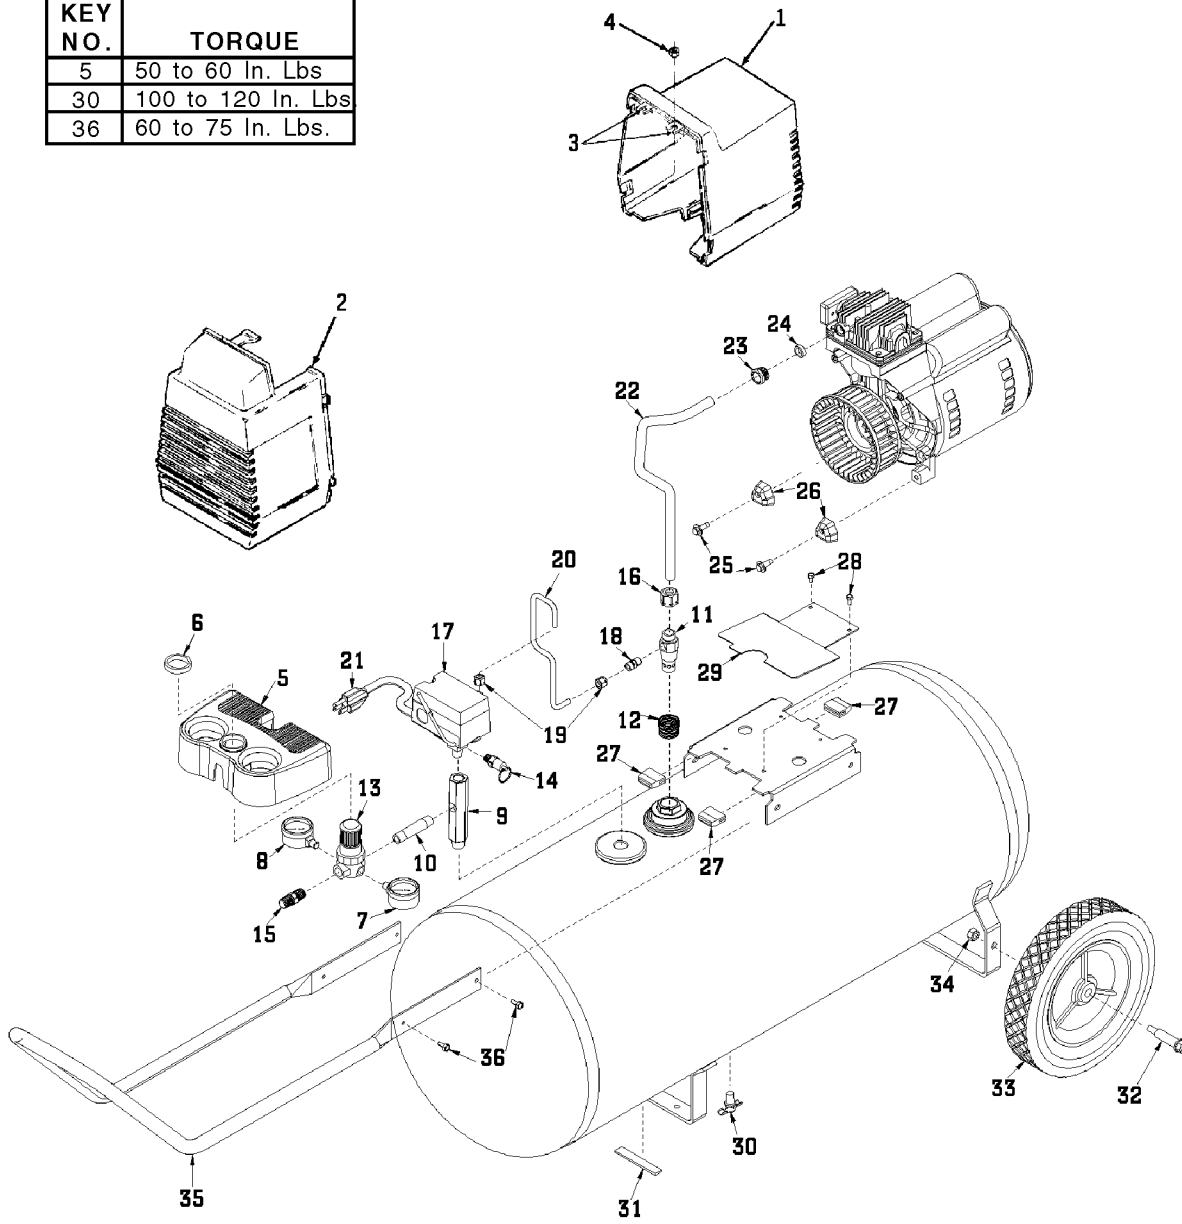

KEY NO.	TORQUE
42	7 to 10 Ft. Lbs.
43	7 to 10 Ft. Lbs.
51	100 to 120 In. Lbs.
53	100 to 120 In. Lbs.
u	42 to 48 In. Lbs.

KEY NO.	TORQUE
5	50 to 60 In. Lbs
30	100 to 120 In. Lbs
36	60 to 75 In. Lbs.

Parts List for RAFC18 Type 4

Item Number	Part Number	Description	Qty Required
1	000000-00	No Longer Available	1
2	AC-0078	SHROUD FRONT BLK	1
3	CAC-1121	BRACKET SHROUD	2
4	038738-00	NUT	2
5	000000-00	No Longer Available	1
6	CAC-61	RING PANEL MOUNTING	1
7	AC-0009-1	GAUGE RIGHT HAND	1
8	Z-AC-0010-1	GAUGE LEFT HAND	1
9	AC-0027-2	STANDPIPE BRASS MALE	1
10	SSP-480	NIPPLE 1/4-18 NPT X	1
11	A19711	VALVE CHECK 1/2NPT X	1
12	SSP-490-1	BUSHING FACE 3/4 X 1	1
13	AC-0007	REGULATOR 4PORT P1P2	1
14	97503734	VALVE SAFETY 150 .12	1
15	D26889	ADAPTER .25 NPT X .2	1
16	SSP-7813	ASSY NUT SLEEVE 3/8	1
18	SS-8553	CONNECTOR BODY	1
19	SSP-7811	ASSY NUT SLEEVE 1/4	2
20	AC-0160	TUBE PRES REL .250OD	1
21	SUDL-403-1	ASSY CORD POWER SJT	1
22	AC-0125	TUBE OUTLET .375OD A	1
23	SSP-7821-1	NUT .563-18 UNF HEX	1
24	SSG-3105	ORING 306/296ID 073/	1
25	91895680	SCREW .250-20X.750 H	2
26	ACG-18	CUP SADDLE MOUNT	2
27	ACG-19	ISOLATOR 3 POINT MOU	3
28	SSF-953-ZN	SCREW #10X.625 HHW S	2