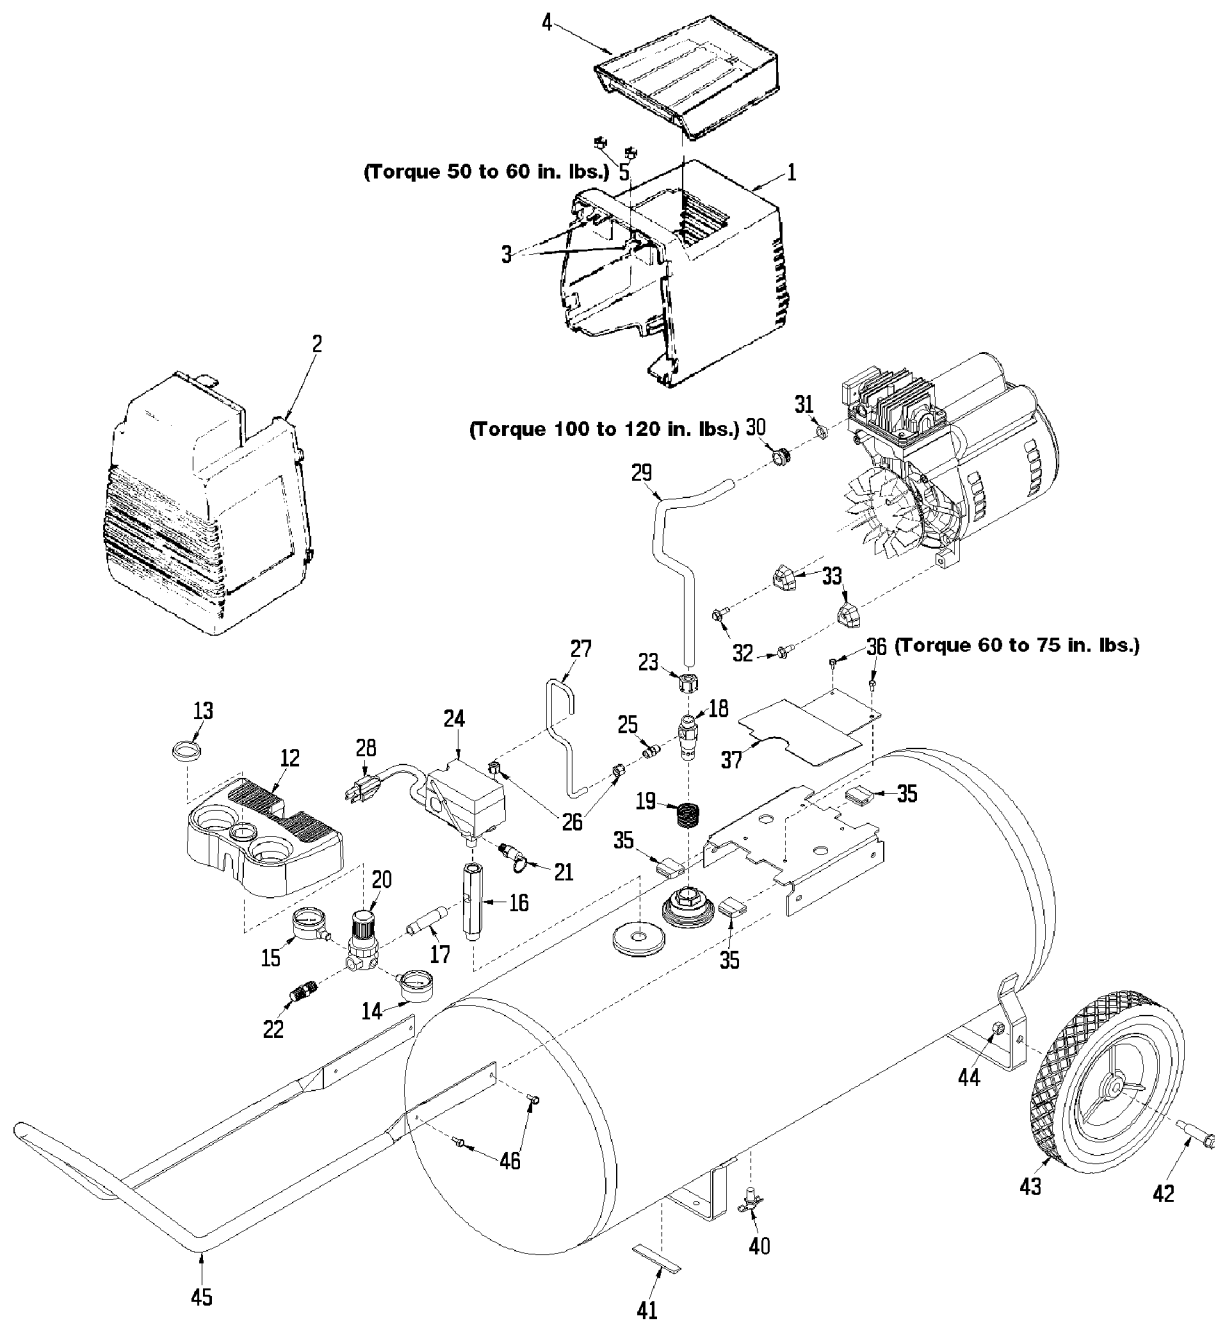

KEY NO.	TORQUE
55	7 to 10 Ft. Lbs.
56	7 to 10 Ft. Lbs.
66	100 to 120 In. Lbs.
69	80 to 100 In. Lbs.
◆	42 to 48 In. Lbs.

Parts List for RAF3520 Type 2

Item Number	Part Number	Description	Qty Required
1	AC-0046	SHROUD REAR 3PT SING	1
2	AC-0078	SHROUD FRONT BLK	1
3	CAC-1121	BRACKET SHROUD	2
4	CAC-1080	TRAY TOOL	1
5	038738-00	NUT	2
12	000000-00	No Longer Available	1
13	CAC-61	RING PANEL MOUNTING	1
14	AC-0009-1	GAUGE RIGHT HAND	1
15	Z-AC-0010-1	GAUGE LEFT HAND	1
16	AC-0027-2	STANDPIPE BRASS MALE	1
17	SSP-480	NIPPLE 1/4-18 NPT X	1
18	A19711	VALVE CHECK 1/2NPT X	1
20	AC-0007	REGULATOR 4PORT P1P2	1
21	97503734	VALVE SAFETY 150 .12	1
22	D26889	ADAPTER .25 NPT X .2	1
23	SSP-7813	ASSY NUT SLEEVE 3/8	1
24	5140112-18	PRESSURE SWITCH	1
25	SS-8553	CONNECTOR BODY	1
26	SSP-7811	ASSY NUT SLEEVE 1/4	2
27	AC-0160	TUBE PRES REL .250OD	1
28	SUDL-413-2	ASSY CORD POWER ST	1
29	000000-00	No Longer Available	1
30	SSP-7821-1	NUT .563-18 UNF HEX	3
31	SSG-3105	ORING 306/296ID 073/	1
32	91895680	SCREW .250-20X.750 H	2
33	ACG-18	CUP SADDLE MOUNT	2
35	ACG-19	ISOLATOR 3 POINT MOU	3

Parts List for RAF3520 Type 2

Item Number	Part Number	Description	Qty Required
36	SSF-953-ZN	SCREW #10X.625 HHW S	2
37	AC-0047	GUARD FAN	1
40	N286039	DRAIN VALVE	1
41	SUDL-6-1	STRIP RUBBER FOOT	1
42	CAC-60	BOLT .375-16X2.25 UN	2
43	D23138	WHEEL 9 BLACK SEMI-P	2
44	SSF-8080-ZN	NUT .375-16 UNC-2B H	2
45	000000-00	No Longer Available	1
46	SSF-981	SCREW .250-14X.500 H	4
50	KK-4981	KIT MUFFLER FILTER	1
51	DAC-143	FILTER INTAKE	1
52	KK-4981	KIT MUFFLER FILTER	1
53	KK-4981	KIT MUFFLER FILTER	1
54	000000-00	No Longer Available	1
55	000000-00	No Longer Available	1
56	SSF-990	SCREW .250-20X1.25 U	1
57	ACG-45	ORING P/L HEAD	1
58	000000-00	No Longer Available	1
59	SSG-8156	ORING 2.759/2.719ID	1
60	KK-4835	KIT CONNECTING ROD L	1
61	KK-4835	KIT CONNECTING ROD L	1
62	Z-MO-9045	MOTOR P/L 3PT STD	1
65	000000-00	No Longer Available	1
66	SSF-3153	SCREW .313-18X.500 U	1
67	KK-5018	KIT FAN	1
68	KK-5018	KIT FAN	1
69	KK-5018	KIT FAN	1