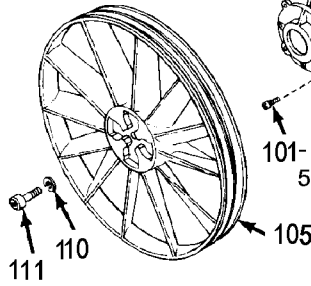

ABP-4900

TORQUE 18.1 Ft/Lbs - 101

101 - TORQUE 18.1 Ft/Lbs

101 - TORQUE 5.8 Ft/Lbs

TORQUE 18.1 Ft/Lbs - 114

101 - TORQUE 18.1 Ft/Lbs

101 - TORQUE 5.8 Ft/Lbs

101 - TORQUE 3.6 Ft/Lbs

TORQUE 18.1 Ft/Lbs

Parts List for RAC5J80V1D Type 0

Item Number	Part Number	Description	Qty Required
1	N000323	VALVE GLOBE 200 PSI	1
2	A19715	VALVE CHECK 1/2NPT X	1
3	ABP-4900	PUMP	1
4	BT-226	BELT A-SEC 60.3 PITC	1
5	AC-0434	BELTGUARD OUTSIDE	1
6	AC-0433	BELTGUARD INSIDE	1
7	CAC-1004-2	BRACKET GUARD HEAD	1
8	000000-00	No Longer Available	1
9	000000-00	No Longer Available	1
11	5140110-49	PRESSURE SWITCH	1
12	000000-00	No Longer Available	1
13	000000-00	No Longer Available	1
14	SUDL-65	KEY MOTOR SHAFT	1
18	D26719	MOTOR OL 240V 2POLE	1
19	SS-559	SCREW .313-18X.375 S	1
20	000000-00	No Longer Available	1
21	000000-00	No Longer Available	1
22	N286039	DRAIN VALVE	1
24	SSF-3159	SCREW .375-16X2.00 H	1
25	SSF-3140-ZN	SCREW .375-16X1.00 H	1
26	SSF-8131	NUT SPEED 8AB U TYPE	1
27	SSF-8111-ZN	NUT .375-16 HEX WHIZ	1
28	SSF-953-ZN	SCREW #10X.625 HHW S	1
29	91895680	SCREW .250-20X.750 H	1
31	SS-8553	CONNECTOR BODY	1
32	SSW-7482	CONNECTOR CONDUIT 3/	2
33	000000-00	No Longer Available	1