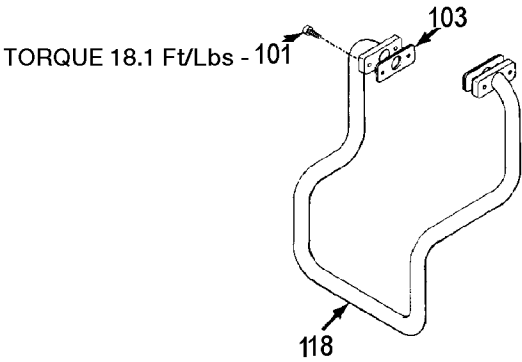

ABP-4900

TORQUE 18.1 Ft/Lbs - 101

101 - TORQUE 18.1 Ft/Lbs

101 - TORQUE 5.8 Ft/Lbs

TORQUE 18.1 Ft/Lbs - 114

101 - TORQUE 18.1 Ft/Lbs

101 - TORQUE 5.8 Ft/Lbs

101 - TORQUE 3.6 Ft/Lbs

TORQUE 18.1 Ft/Lbs

Parts List for RAC5J80V1D Type 0

Item Number	Part Number	Description	Qty Required
1	N000323	VALVE GLOBE 200 PSI	1
2	A19715	VALVE CHECK 1/2NPT X	1
3	ABP-4900	PUMP	1
4	BT-226	BELT A-SEC 60.3 PITC	1
5	AC-0434	BELTGUARD OUTSIDE	1
6	AC-0433	BELTGUARD INSIDE	1
7	CAC-1004-2	BRACKET GUARD HEAD	1
8	000000-00	No Longer Available	1
9	000000-00	No Longer Available	1
11	5140110-49	PRESSURE SWITCH	1
12	000000-00	No Longer Available	1
13	000000-00	No Longer Available	1
14	SUDL-65	KEY MOTOR SHAFT	1
18	D26719	MOTOR OL 240V 2POLE	1
19	SS-559	SCREW .313-18X.375 S	1
20	000000-00	No Longer Available	1
21	000000-00	No Longer Available	1
22	N286039	DRAIN VALVE	1
24	SSF-3159	SCREW .375-16X2.00 H	1
25	SSF-3140-ZN	SCREW .375-16X1.00 H	1
26	SSF-8131	NUT SPEED 8AB U TYPE	1
27	SSF-8111-ZN	NUT .375-16 HEX WHIZ	1
28	SSF-953-ZN	SCREW #10X.625 HHW S	1
29	91895680	SCREW .250-20X.750 H	1
31	SS-8553	CONNECTOR BODY	1
32	SSW-7482	CONNECTOR CONDUIT 3/	2
33	000000-00	No Longer Available	1