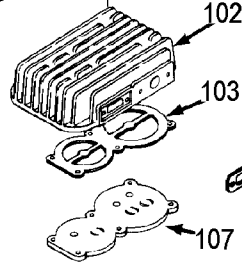

ABP-4900

TORQUE 18.1 Ft/Lbs - 101

101 - TORQUE 18.1 Ft/Lbs

101 - TORQUE 5.8 Ft/Lbs

TORQUE 18.1 Ft/Lbs - 114

101 - TORQUE 18.1 Ft/Lbs

101 - TORQUE 5.8 Ft/Lbs

101 - TORQUE 3.6 Ft/Lbs

TORQUE 18.1 Ft/Lbs

Parts List for RAC5J80V1D Type 0

Item Number	Part Number	Description	Qty Required
1	N000323	VALVE GLOBE 200 PSI	1
2	A19715	VALVE CHECK 1/2NPT X	1
3	ABP-4900	PUMP	1
4	BT-226	BELT A-SEC 60.3 PITC	1
5	AC-0434	BELTGUARD OUTSIDE	1
6	AC-0433	BELTGUARD INSIDE	1
7	CAC-1004-2	BRACKET GUARD HEAD	1
8	000000-00	No Longer Available	1
9	000000-00	No Longer Available	1
11	5140110-49	PRESSURE SWITCH	1
12	000000-00	No Longer Available	1
13	000000-00	No Longer Available	1
14	SUDL-65	KEY MOTOR SHAFT	1
18	D26719	MOTOR OL 240V 2POLE	1
19	SS-559	SCREW .313-18X.375 S	1
20	000000-00	No Longer Available	1
21	000000-00	No Longer Available	1
22	N286039	DRAIN VALVE	1
24	SSF-3159	SCREW .375-16X2.00 H	1
25	SSF-3140-ZN	SCREW .375-16X1.00 H	1
26	SSF-8131	NUT SPEED 8AB U TYPE	1
27	SSF-8111-ZN	NUT .375-16 HEX WHIZ	1
28	SSF-953-ZN	SCREW #10X.625 HHW S	1
29	91895680	SCREW .250-20X.750 H	1
31	SS-8553	CONNECTOR BODY	1
32	SSW-7482	CONNECTOR CONDUIT 3/	2
33	000000-00	No Longer Available	1