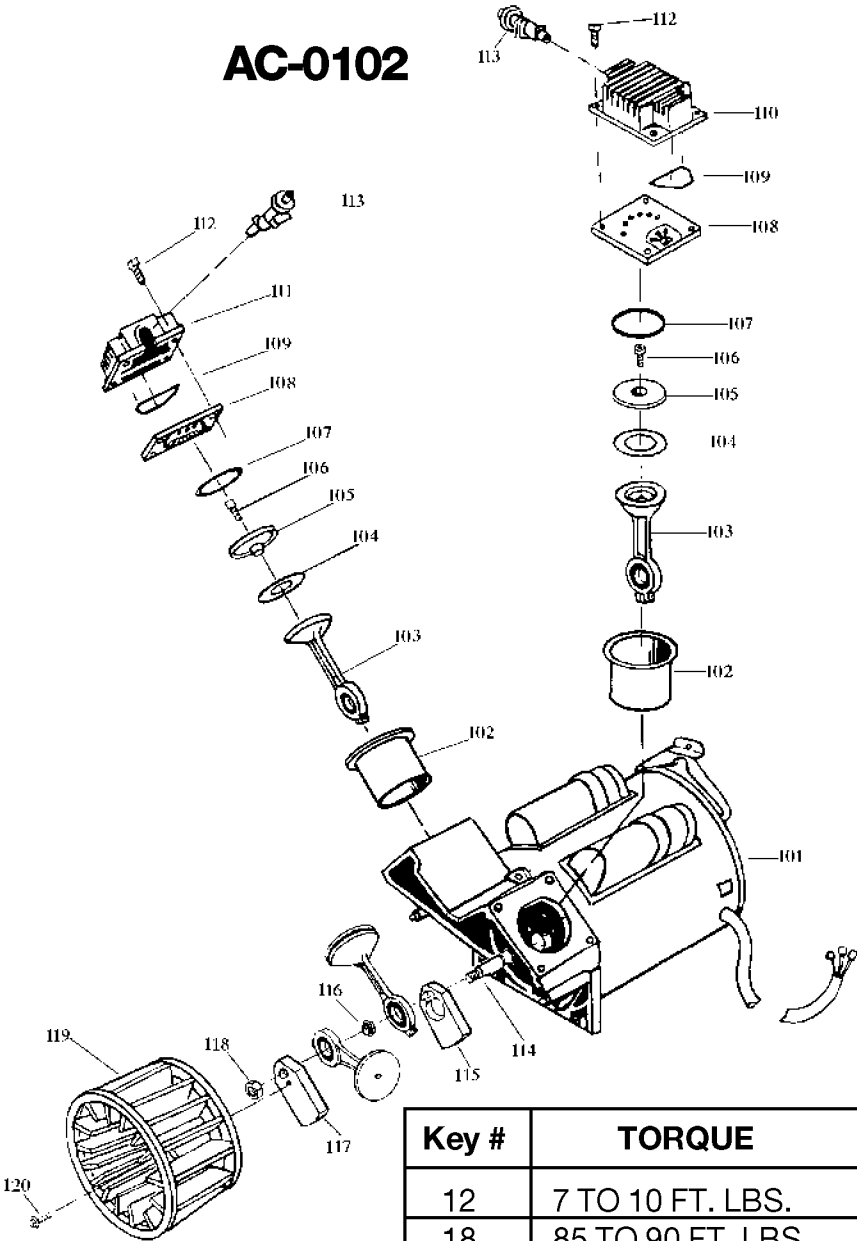

AC-0102

Key #	TORQUE
12	7 TO 10 FT. LBS.
18	85 TO 90 FT. LBS.
20	75 TO 90 IN. LBS.
* TORQUE WRENCH MUST BE USED	

Parts List for RAC500TVE30 Type 2

Item Number	Part Number	Description	Qty Required
1	DAC-244	SHROUD FRONT TWIN CY	1
2	DAC-243	SHROUD REAR TWIN CYL	1
5	ACG-408	ASSY FASTENER	3
7	ACG-13	COVER INTAKE MUFFLER	1
8	ACG-12	ELEMENT FILTER INTAK	1
9	SSF-554	SCREW #10-14X2.50 PA	2
12	000000-00	No Longer Available	1
13	CAC-61	RING PANEL MOUNTING	1
14	AC-0009-1	GAUGE RIGHT HAND	1
15	Z-AC-0010-1	GAUGE LEFT HAND	1
16	AC-0027-2	STANDPIPE BRASS MALE	1
17	SSP-480	NIPPLE 1/4-18 NPT X	1
18	A19711	VALVE CHECK 1/2NPT X	1
19	000000-00	No Longer Available	1
20	AC-0007	REGULATOR 4PORT P1P2	1
21	97503734	VALVE SAFETY 150 .12	1
22	D26889	ADAPTER .25 NPT X .2	1
23	SSP-7813	ASSY NUT SLEEVE 3/8	1
24	5140112-18	PRESSURE SWITCH	1
25	SS-8553	CONNECTOR BODY	1
26	SSP-7811	ASSY NUT SLEEVE 1/4	2
27	AC-0028	TUBE PRES REL .250OD	1
28	SUDL-415-1	ASSY CORD POWER ST	1
29	AC-0126	TUBE OUTLET .375OD A	1
30	SSP-7821-1	NUT .563-18 UNF HEX	1
31	SSG-3105	ORING 306/296ID 073/	1
32	SSF-990	SCREW .250-20X1.25 U	1