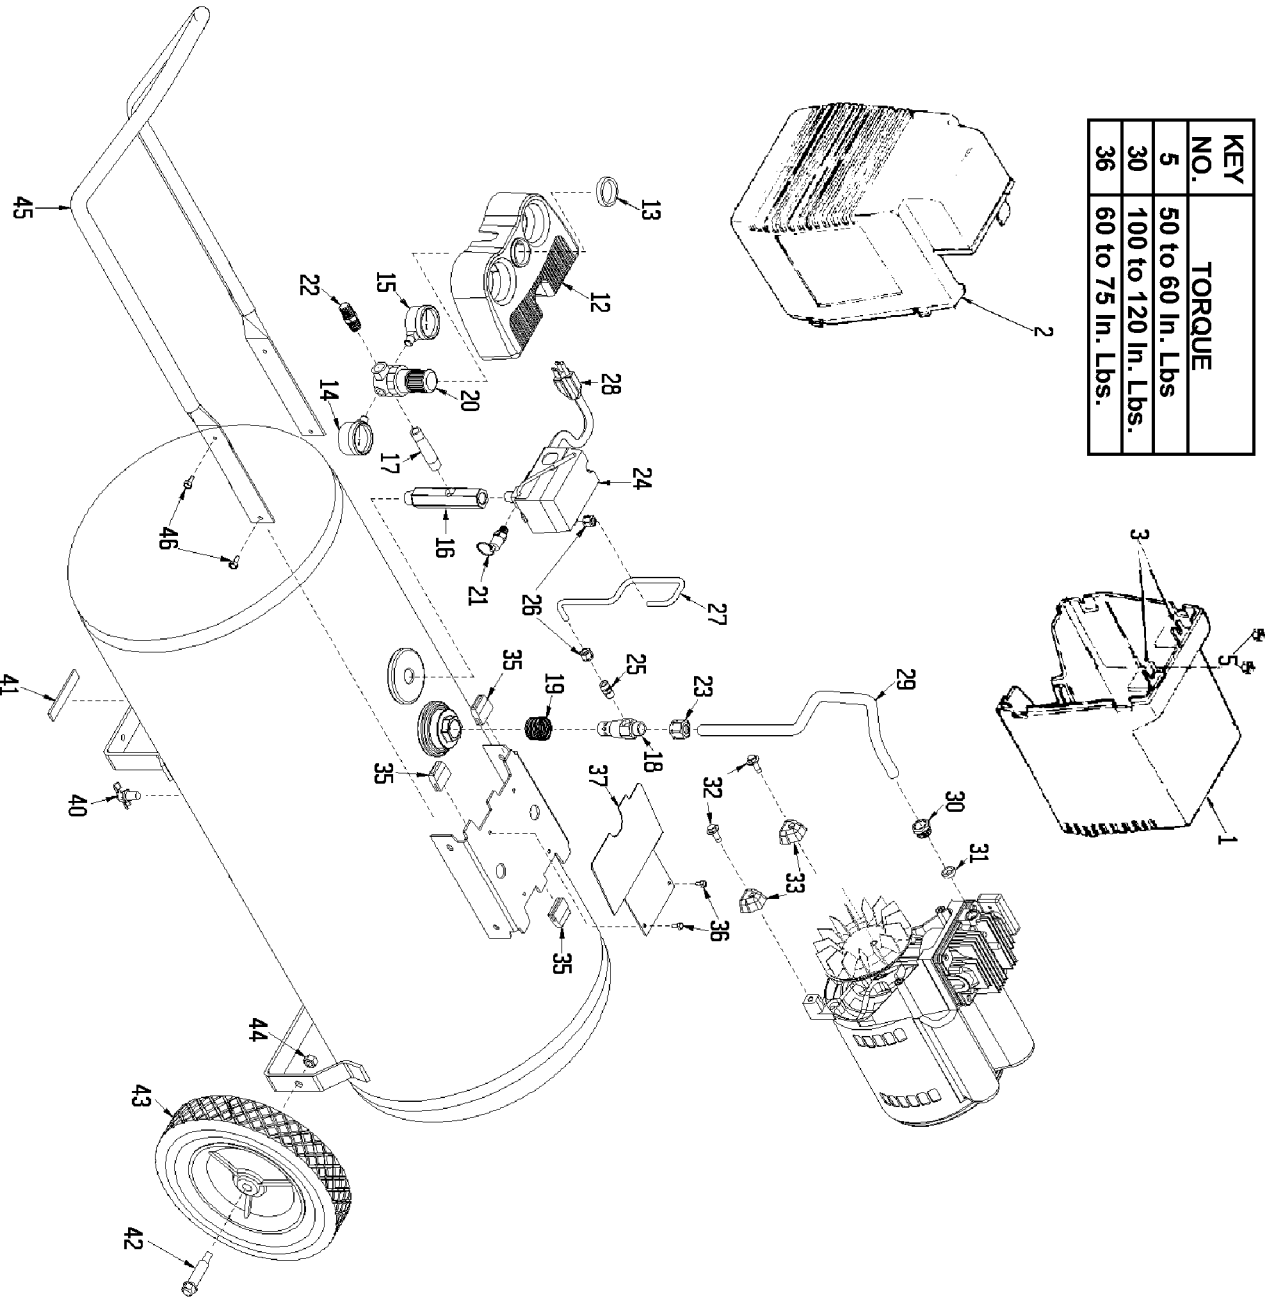

KEY NO.	TORQUE
5	50 to 60 In. Lbs
30	100 to 120 In. Lbs.
36	60 to 75 In. Lbs.

Parts List for RAC100E8AD Type 3

Item Number	Part Number	Description	Qty Required
1	000000-00	No Longer Available	1
2	000000-00	No Longer Available	1
3	CAC-1121	BRACKET SHROUD	1
5	038738-00	NUT	2
12	000000-00	No Longer Available	1
13	CAC-61	RING PANEL MOUNTING	1
14	AC-0009-1	GAUGE RIGHT HAND	1
15	Z-AC-0010-1	GAUGE LEFT HAND	1
16	AC-0027-2	STANDPIPE BRASS MALE	1
17	SSP-480	NIPPLE 1/4-18 NPT X	1
18	A19711	VALVE CHECK 1/2NPT X	1
19	SSP-490-1	BUSHING FACE 3/4 X 1	1
20	AC-0007	REGULATOR 4PORT P1P2	1
21	97503734	VALVE SAFETY 150 .12	1
22	D26889	ADAPTER .25 NPT X .2	1
23	SSP-7813	ASSY NUT SLEEVE 3/8	1
24	5140112-18	PRESSURE SWITCH	1
25	SS-8553	CONNECTOR BODY	1
26	SSP-7811	ASSY NUT SLEEVE 1/4	2
27	AC-0160	TUBE PRES REL .250OD	1
28	SUDL-403-1	ASSY CORD POWER SJT	1
29	AC-0125	TUBE OUTLET .375OD A	1
30	SSP-7821-1	NUT .563-18 UNF HEX	3
31	SSG-3105	ORING 306/296ID 073/	1
32	91895680	SCREW .250-20X.750 H	1
33	ACG-18	CUP SADDLE MOUNT	2
35	ACG-19	ISOLATOR 3 POINT MOU	3