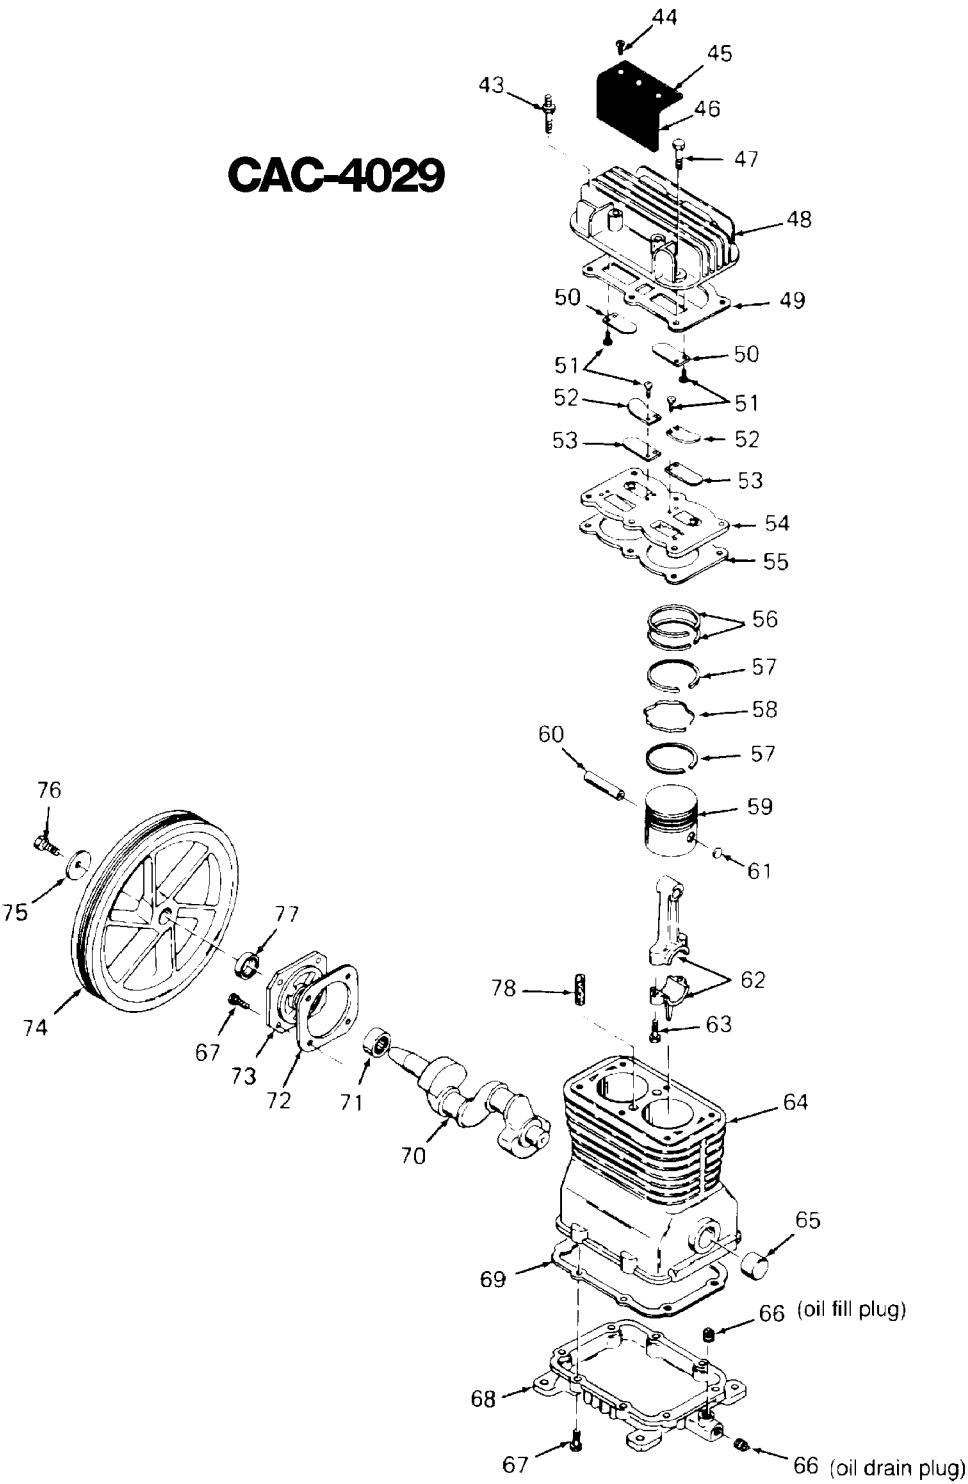

Key No.	TORQUE
11	70 to 80 In. Lbs.
17	10 to 12 Ft. Lbs.
40	10 to 12 Ft. Lbs.

AC-0171

Key No.	Torque
155	25 to 30 Ft. Lbs.
157	25 to 30 Ft. Lbs.
163	13 to 17 In. Lbs.
175	7 to 10 Ft. Lbs.
179	9 to 12 Ft. Lbs.
188	15 to 20 Ft. Lbs.

CAC-4029

Parts List for RA6E60VAD Type 0

Item Number	Part Number	Description	Qty Required
1	SSF-953-ZN	SCREW #10X.625 HHW S	4
2	000000-00	No Longer Available	1
3	SSF-8113-ZN	NUT .375-16X.563 HEX	1
4	000000-00	No Longer Available	1
5	CAC-362-1	CLOSURE BELTGUARD	1
6	SSP-9401	CONNECTOR BODY STRAI	1
7	SSP-7812	ASSY NUT SLEEVE 1/2	2
8	SS-8553	CONNECTOR BODY	1
9	SSP-7811	ASSY NUT SLEEVE 1/4	1
10	C-BT-224	BELT 6J 47.3 EFF	1
11	SS-391	SCREW .250-20 .625 S	1
12	000000-00	No Longer Available	1
13	SUDL-65	KEY MOTOR SHAFT	1
14	CAC-4205	CORD MOTOR SJT 14G	1
15	Z-MO-3022-1	MOTOR 2 POLE 240V O/	1
16	CAC-1331	TUBE PRESSURE RELEAS	1
17	SSF-928	SCREW .313-18X.875 H	1
19	000000-00	No Longer Available	1
20	SS-3222-CD	PLUG PIPE	1
21	CAC-95	MANIFOLD	1
22	TIA-4150	VALVE SAFETY 150 .25	1
23	A18885	GAUGE	1
24	39124607	SCREW .250-20X.625 H	2
26	000000-00	No Longer Available	4
27	N000323	VALVE GLOBE 200 PSI	1
29	SSF-8150	NUT .312-18 UNC HEX	1
34	N286039	DRAIN VALVE	1