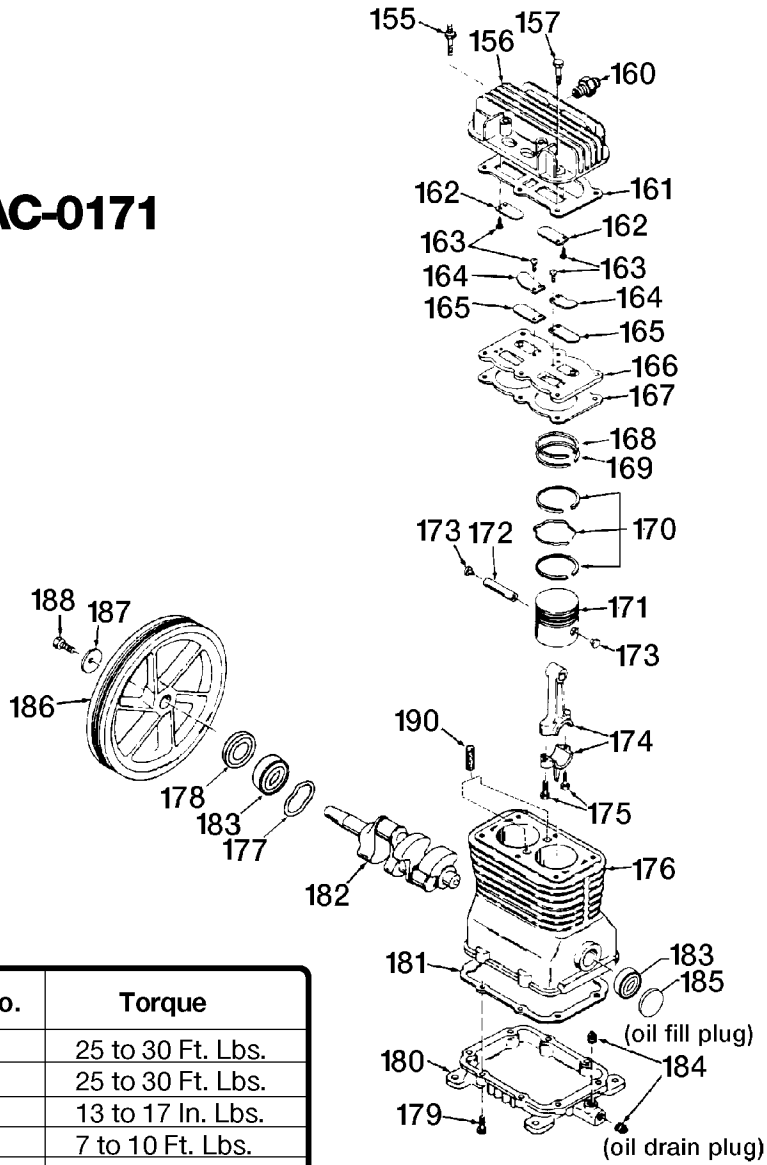

Key No.	TORQUE
11	70 to 80 In. Lbs.
17	10 to 12 Ft. Lbs.
40	10 to 12 Ft. Lbs.

AC-0171

Key No.	Torque
155	25 to 30 Ft. Lbs.
157	25 to 30 Ft. Lbs.
163	13 to 17 In. Lbs.
175	7 to 10 Ft. Lbs.
179	9 to 12 Ft. Lbs.
188	15 to 20 Ft. Lbs.

CAC-4029

Parts List for RA6E60VAD Type 0

Item Number	Part Number	Description	Qty Required
1	SSF-953-ZN	SCREW #10X.625 HHW S	4
2	000000-00	No Longer Available	1
3	SSF-8113-ZN	NUT .375-16X.563 HEX	1
4	000000-00	No Longer Available	1
5	CAC-362-1	CLOSURE BELTGUARD	1
6	SSP-9401	CONNECTOR BODY STRAI	1
7	SSP-7812	ASSY NUT SLEEVE 1/2	2
8	SS-8553	CONNECTOR BODY	1
9	SSP-7811	ASSY NUT SLEEVE 1/4	1
10	C-BT-224	BELT 6J 47.3 EFF	1
11	SS-391	SCREW .250-20 .625 S	1
12	000000-00	No Longer Available	1
13	SUDL-65	KEY MOTOR SHAFT	1
14	CAC-4205	CORD MOTOR SJT 14G	1
15	Z-MO-3022-1	MOTOR 2 POLE 240V O/	1
16	CAC-1331	TUBE PRESSURE RELEAS	1
17	SSF-928	SCREW .313-18X.875 H	1
19	000000-00	No Longer Available	1
20	SS-3222-CD	PLUG PIPE	1
21	CAC-95	MANIFOLD	1
22	TIA-4150	VALVE SAFETY 150 .25	1
23	A18885	GAUGE	1
24	39124607	SCREW .250-20X.625 H	2
26	000000-00	No Longer Available	4
27	N000323	VALVE GLOBE 200 PSI	1
29	SSF-8150	NUT .312-18 UNC HEX	1
34	N286039	DRAIN VALVE	1