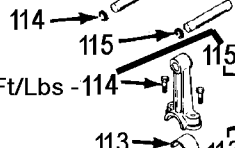

ABP-4900

TORQUE 18.1 Ft/Lbs - 101

101 - TORQUE 18.1 Ft/Lbs

101 - TORQUE 5.8 Ft/Lbs

TORQUE 18.1 Ft/Lbs - 114

101 - TORQUE 18.1 Ft/Lbs

101 - TORQUE 5.8 Ft/Lbs

101 - TORQUE 3.6 Ft/Lbs

TORQUE 18.1 Ft/Lbs

Parts List for RA5J80V1D Type 0

Item Number	Part Number	Description	Qty Required
1	N000323	VALVE GLOBE 200 PSI	1
2	A19715	VALVE CHECK 1/2NPT X	1
3	ABP-4900	PUMP	1
4	BT-226	BELT A-SEC 60.3 PITC	1
5	AC-0434	BELTGUARD OUTSIDE	1
6	AC-0433	BELTGUARD INSIDE	1
7	CAC-1004-2	BRACKET GUARD HEAD	1
8	000000-00	No Longer Available	1
9	000000-00	No Longer Available	1
11	5140110-49	PRESSURE SWITCH	1
12	000000-00	No Longer Available	1
13	000000-00	No Longer Available	1
14	SUDL-65	KEY MOTOR SHAFT	1
18	D26719	MOTOR OL 240V 2POLE	1
19	SS-559	SCREW .313-18X.375 S	1
20	000000-00	No Longer Available	1
21	000000-00	No Longer Available	1
22	N286039	DRAIN VALVE	1
24	SSF-3159	SCREW .375-16X2.00 H	1
25	SSF-3140-ZN	SCREW .375-16X1.00 H	1
26	SSF-8131	NUT SPEED 8AB U TYPE	1
27	SSF-8111-ZN	NUT .375-16 HEX WHIZ	1
28	SSF-953-ZN	SCREW #10X.625 HHW S	1
29	91895680	SCREW .250-20X.750 H	1
31	SS-8553	CONNECTOR BODY	1
32	SSW-7482	CONNECTOR CONDUIT 3/	2
33	000000-00	No Longer Available	1