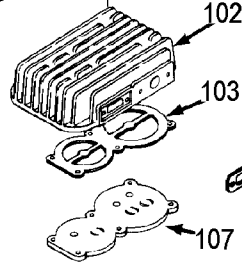

ABP-4900

TORQUE 18.1 Ft/Lbs - 101

101 - TORQUE 18.1 Ft/Lbs

101 - TORQUE 5.8 Ft/Lbs

TORQUE 18.1 Ft/Lbs - 114

101 - TORQUE 18.1 Ft/Lbs

101 - TORQUE 5.8 Ft/Lbs

101 - TORQUE 3.6 Ft/Lbs

TORQUE 18.1 Ft/Lbs

Parts List for RA5J80V1D Type 0

Item Number	Part Number	Description	Qty Required
1	N000323	VALVE GLOBE 200 PSI	1
2	A19715	VALVE CHECK 1/2NPT X	1
3	ABP-4900	PUMP	1
4	BT-226	BELT A-SEC 60.3 PITC	1
5	AC-0434	BELTGUARD OUTSIDE	1
6	AC-0433	BELTGUARD INSIDE	1
7	CAC-1004-2	BRACKET GUARD HEAD	1
8	000000-00	No Longer Available	1
9	000000-00	No Longer Available	1
11	5140110-49	PRESSURE SWITCH	1
12	000000-00	No Longer Available	1
13	000000-00	No Longer Available	1
14	SUDL-65	KEY MOTOR SHAFT	1
18	D26719	MOTOR OL 240V 2POLE	1
19	SS-559	SCREW .313-18X.375 S	1
20	000000-00	No Longer Available	1
21	000000-00	No Longer Available	1
22	N286039	DRAIN VALVE	1
24	SSF-3159	SCREW .375-16X2.00 H	1
25	SSF-3140-ZN	SCREW .375-16X1.00 H	1
26	SSF-8131	NUT SPEED 8AB U TYPE	1
27	SSF-8111-ZN	NUT .375-16 HEX WHIZ	1
28	SSF-953-ZN	SCREW #10X.625 HHW S	1
29	91895680	SCREW .250-20X.750 H	1
31	SS-8553	CONNECTOR BODY	1
32	SSW-7482	CONNECTOR CONDUIT 3/	2
33	000000-00	No Longer Available	1