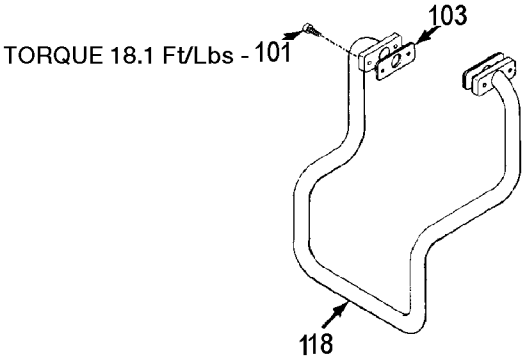

ABP-4900

TORQUE 18.1 Ft/Lbs - 101

101 - TORQUE 18.1 Ft/Lbs

101 - TORQUE 5.8 Ft/Lbs

TORQUE 18.1 Ft/Lbs - 114

101 - TORQUE 18.1 Ft/Lbs

101 - TORQUE 5.8 Ft/Lbs

101 - TORQUE 3.6 Ft/Lbs

TORQUE 18.1 Ft/Lbs

Parts List for RA5J80V1D Type 0

Item Number	Part Number	Description	Qty Required
1	N000323	VALVE GLOBE 200 PSI	1
2	A19715	VALVE CHECK 1/2NPT X	1
3	ABP-4900	PUMP	1
4	BT-226	BELT A-SEC 60.3 PITC	1
5	AC-0434	BELTGUARD OUTSIDE	1
6	AC-0433	BELTGUARD INSIDE	1
7	CAC-1004-2	BRACKET GUARD HEAD	1
8	000000-00	No Longer Available	1
9	000000-00	No Longer Available	1
11	5140110-49	PRESSURE SWITCH	1
12	000000-00	No Longer Available	1
13	000000-00	No Longer Available	1
14	SUDL-65	KEY MOTOR SHAFT	1
18	D26719	MOTOR OL 240V 2POLE	1
19	SS-559	SCREW .313-18X.375 S	1
20	000000-00	No Longer Available	1
21	000000-00	No Longer Available	1
22	N286039	DRAIN VALVE	1
24	SSF-3159	SCREW .375-16X2.00 H	1
25	SSF-3140-ZN	SCREW .375-16X1.00 H	1
26	SSF-8131	NUT SPEED 8AB U TYPE	1
27	SSF-8111-ZN	NUT .375-16 HEX WHIZ	1
28	SSF-953-ZN	SCREW #10X.625 HHW S	1
29	91895680	SCREW .250-20X.750 H	1
31	SS-8553	CONNECTOR BODY	1
32	SSW-7482	CONNECTOR CONDUIT 3/	2
33	000000-00	No Longer Available	1