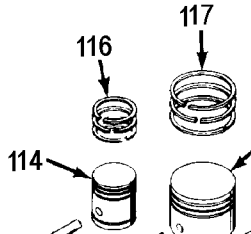

ABP-4900

TORQUE 18.1 Ft/Lbs - 101

101 - TORQUE 18.1 Ft/Lbs

101 - TORQUE 5.8 Ft/Lbs

TORQUE 18.1 Ft/Lbs - 114

101 - TORQUE 18.1 Ft/Lbs

101 - TORQUE 5.8 Ft/Lbs

101 - TORQUE 3.6 Ft/Lbs

TORQUE 18.1 Ft/Lbs

Parts List for RA5J80V1D Type 0

Item Number	Part Number	Description	Qty Required
1	N000323	VALVE GLOBE 200 PSI	1
2	A19715	VALVE CHECK 1/2NPT X	1
3	ABP-4900	PUMP	1
4	BT-226	BELT A-SEC 60.3 PITC	1
5	AC-0434	BELTGUARD OUTSIDE	1
6	AC-0433	BELTGUARD INSIDE	1
7	CAC-1004-2	BRACKET GUARD HEAD	1
8	000000-00	No Longer Available	1
9	000000-00	No Longer Available	1
11	5140110-49	PRESSURE SWITCH	1
12	000000-00	No Longer Available	1
13	000000-00	No Longer Available	1
14	SUDL-65	KEY MOTOR SHAFT	1
18	D26719	MOTOR OL 240V 2POLE	1
19	SS-559	SCREW .313-18X.375 S	1
20	000000-00	No Longer Available	1
21	000000-00	No Longer Available	1
22	N286039	DRAIN VALVE	1
24	SSF-3159	SCREW .375-16X2.00 H	1
25	SSF-3140-ZN	SCREW .375-16X1.00 H	1
26	SSF-8131	NUT SPEED 8AB U TYPE	1
27	SSF-8111-ZN	NUT .375-16 HEX WHIZ	1
28	SSF-953-ZN	SCREW #10X.625 HHW S	1
29	91895680	SCREW .250-20X.750 H	1
31	SS-8553	CONNECTOR BODY	1
32	SSW-7482	CONNECTOR CONDUIT 3/	2
33	000000-00	No Longer Available	1