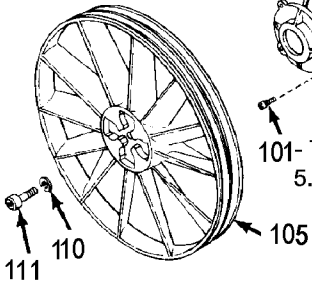

ABP-4900

TORQUE 18.1 Ft/Lbs - 101

101 - TORQUE 18.1 Ft/Lbs

101 - TORQUE 5.8 Ft/Lbs

TORQUE 18.1 Ft/Lbs - 114

101 - TORQUE 18.1 Ft/Lbs

101 - TORQUE 5.8 Ft/Lbs

101 - TORQUE 3.6 Ft/Lbs

TORQUE 18.1 Ft/Lbs

Parts List for RA5J80V1D Type 0

Item Number	Part Number	Description	Qty Required
1	N000323	VALVE GLOBE 200 PSI	1
2	A19715	VALVE CHECK 1/2NPT X	1
3	ABP-4900	PUMP	1
4	BT-226	BELT A-SEC 60.3 PITC	1
5	AC-0434	BELTGUARD OUTSIDE	1
6	AC-0433	BELTGUARD INSIDE	1
7	CAC-1004-2	BRACKET GUARD HEAD	1
8	000000-00	No Longer Available	1
9	000000-00	No Longer Available	1
11	5140110-49	PRESSURE SWITCH	1
12	000000-00	No Longer Available	1
13	000000-00	No Longer Available	1
14	SUDL-65	KEY MOTOR SHAFT	1
18	D26719	MOTOR OL 240V 2POLE	1
19	SS-559	SCREW .313-18X.375 S	1
20	000000-00	No Longer Available	1
21	000000-00	No Longer Available	1
22	N286039	DRAIN VALVE	1
24	SSF-3159	SCREW .375-16X2.00 H	1
25	SSF-3140-ZN	SCREW .375-16X1.00 H	1
26	SSF-8131	NUT SPEED 8AB U TYPE	1
27	SSF-8111-ZN	NUT .375-16 HEX WHIZ	1
28	SSF-953-ZN	SCREW #10X.625 HHW S	1
29	91895680	SCREW .250-20X.750 H	1
31	SS-8553	CONNECTOR BODY	1
32	SSW-7482	CONNECTOR CONDUIT 3/	2
33	000000-00	No Longer Available	1