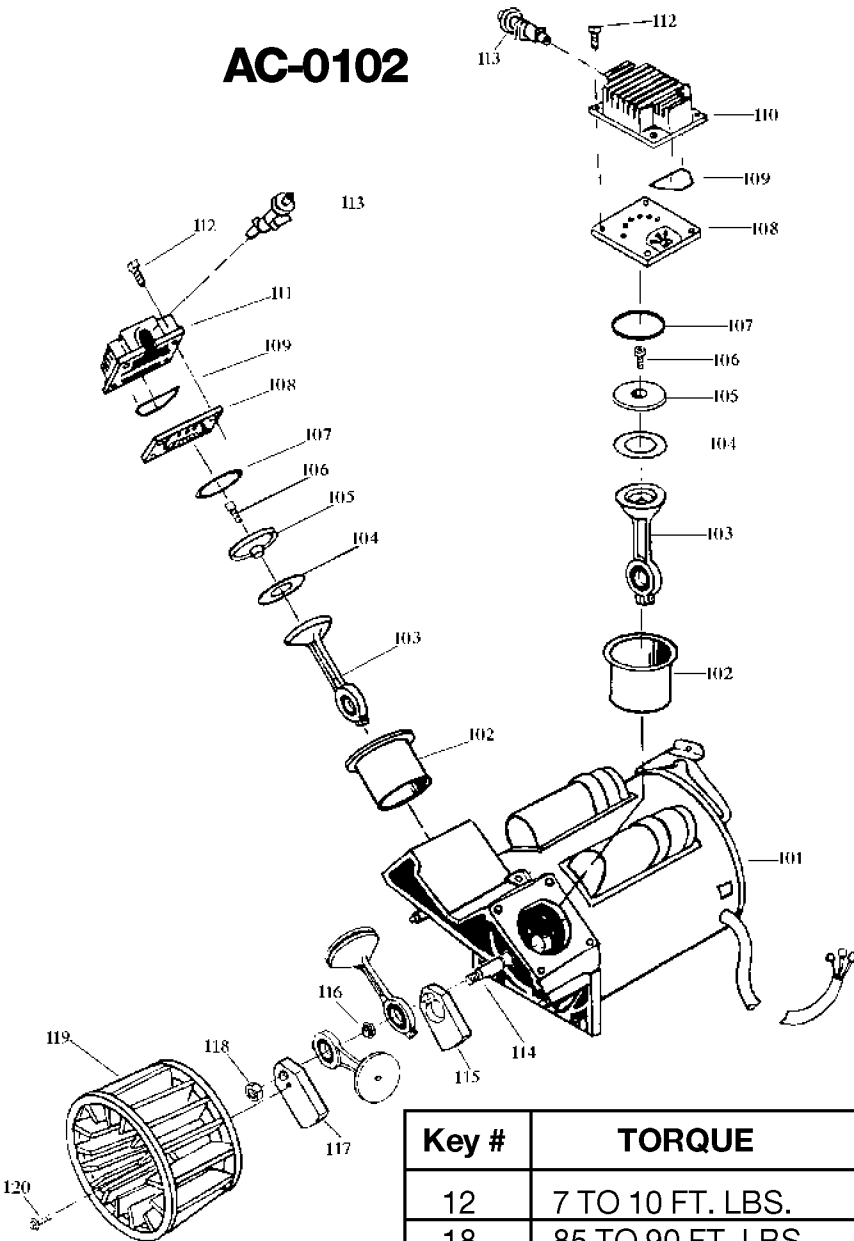

AC-0102

Key #	TORQUE
12	7 TO 10 FT. LBS.
18	85 TO 90 FT. LBS.
20	75 TO 90 IN. LBS.
* TORQUE WRENCH MUST BE USED	

Parts List for RA500TVE30 Type 2

Item Number	Part Number	Description	Qty Required
1	DAC-244	SHROUD FRONT TWIN CY	1
2	DAC-243	SHROUD REAR TWIN CYL	1
5	ACG-408	ASSY FASTENER	3
7	ACG-13	COVER INTAKE MUFFLER	1
8	ACG-12	ELEMENT FILTER INTAK	1
9	SSF-554	SCREW #10-14X2.50 PA	2
12	000000-00	No Longer Available	1
13	CAC-61	RING PANEL MOUNTING	1
14	AC-0009-1	GAUGE RIGHT HAND	1
15	Z-AC-0010-1	GAUGE LEFT HAND	1
16	AC-0027-2	STANDPIPE BRASS MALE	1
17	SSP-480	NIPPLE 1/4-18 NPT X	1
18	A19711	VALVE CHECK 1/2NPT X	1
19	000000-00	No Longer Available	1
20	AC-0007	REGULATOR 4PORT P1P2	1
21	97503734	VALVE SAFETY 150 .12	1
22	D26889	ADAPTER .25 NPT X .2	1
23	SSP-7813	ASSY NUT SLEEVE 3/8	1
24	5140112-18	PRESSURE SWITCH	1
25	SS-8553	CONNECTOR BODY	1
26	SSP-7811	ASSY NUT SLEEVE 1/4	2
27	AC-0028	TUBE PRES REL .250OD	1
28	SUDL-415-1	ASSY CORD POWER ST	1
29	AC-0126	TUBE OUTLET .375OD A	1
30	SSP-7821-1	NUT .563-18 UNF HEX	1
31	SSG-3105	ORING 306/296ID 073/	1
32	SSF-990	SCREW .250-20X1.25 U	1