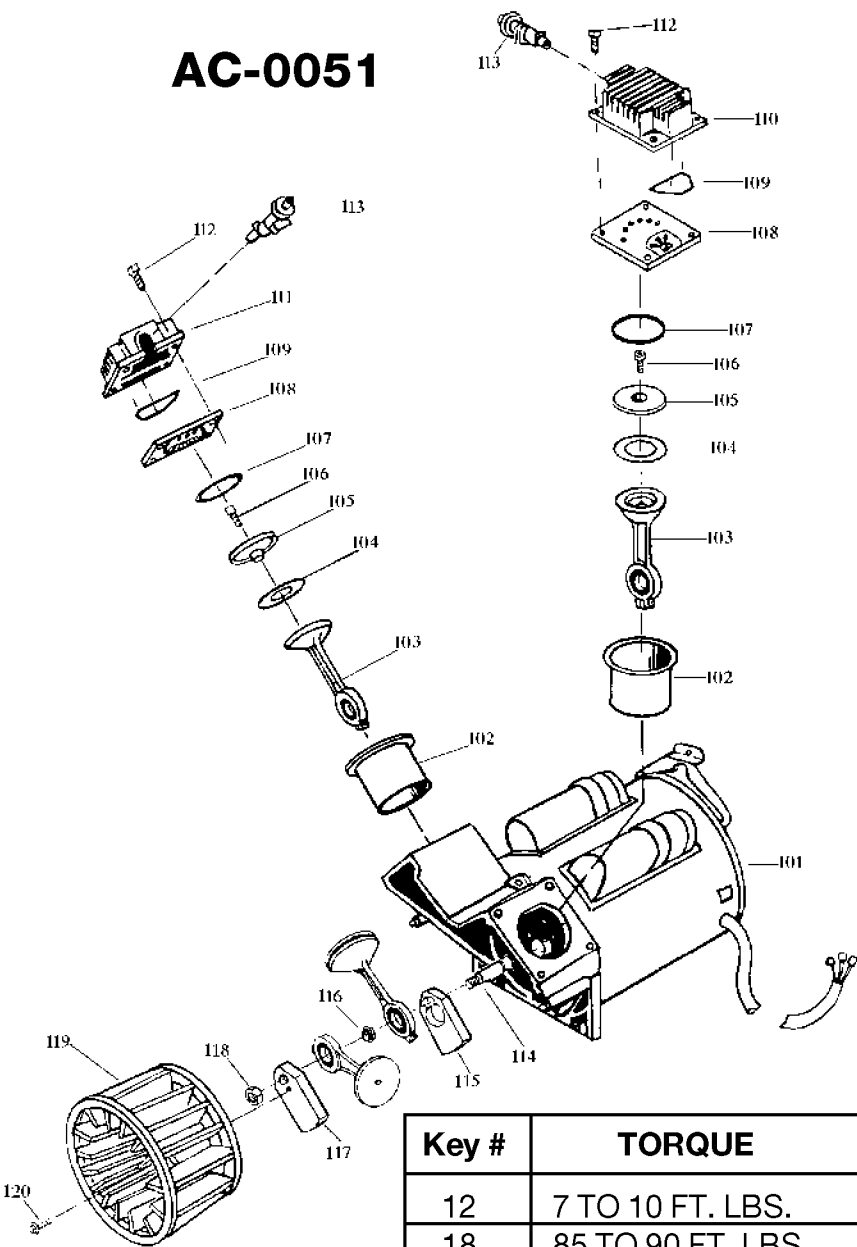

AC-0051

Key #	TORQUE
12	7 TO 10 FT. LBS.
18	85 TO 90 FT. LBS.
20	75 TO 90 IN. LBS.
* TORQUE WRENCH MUST BE USED