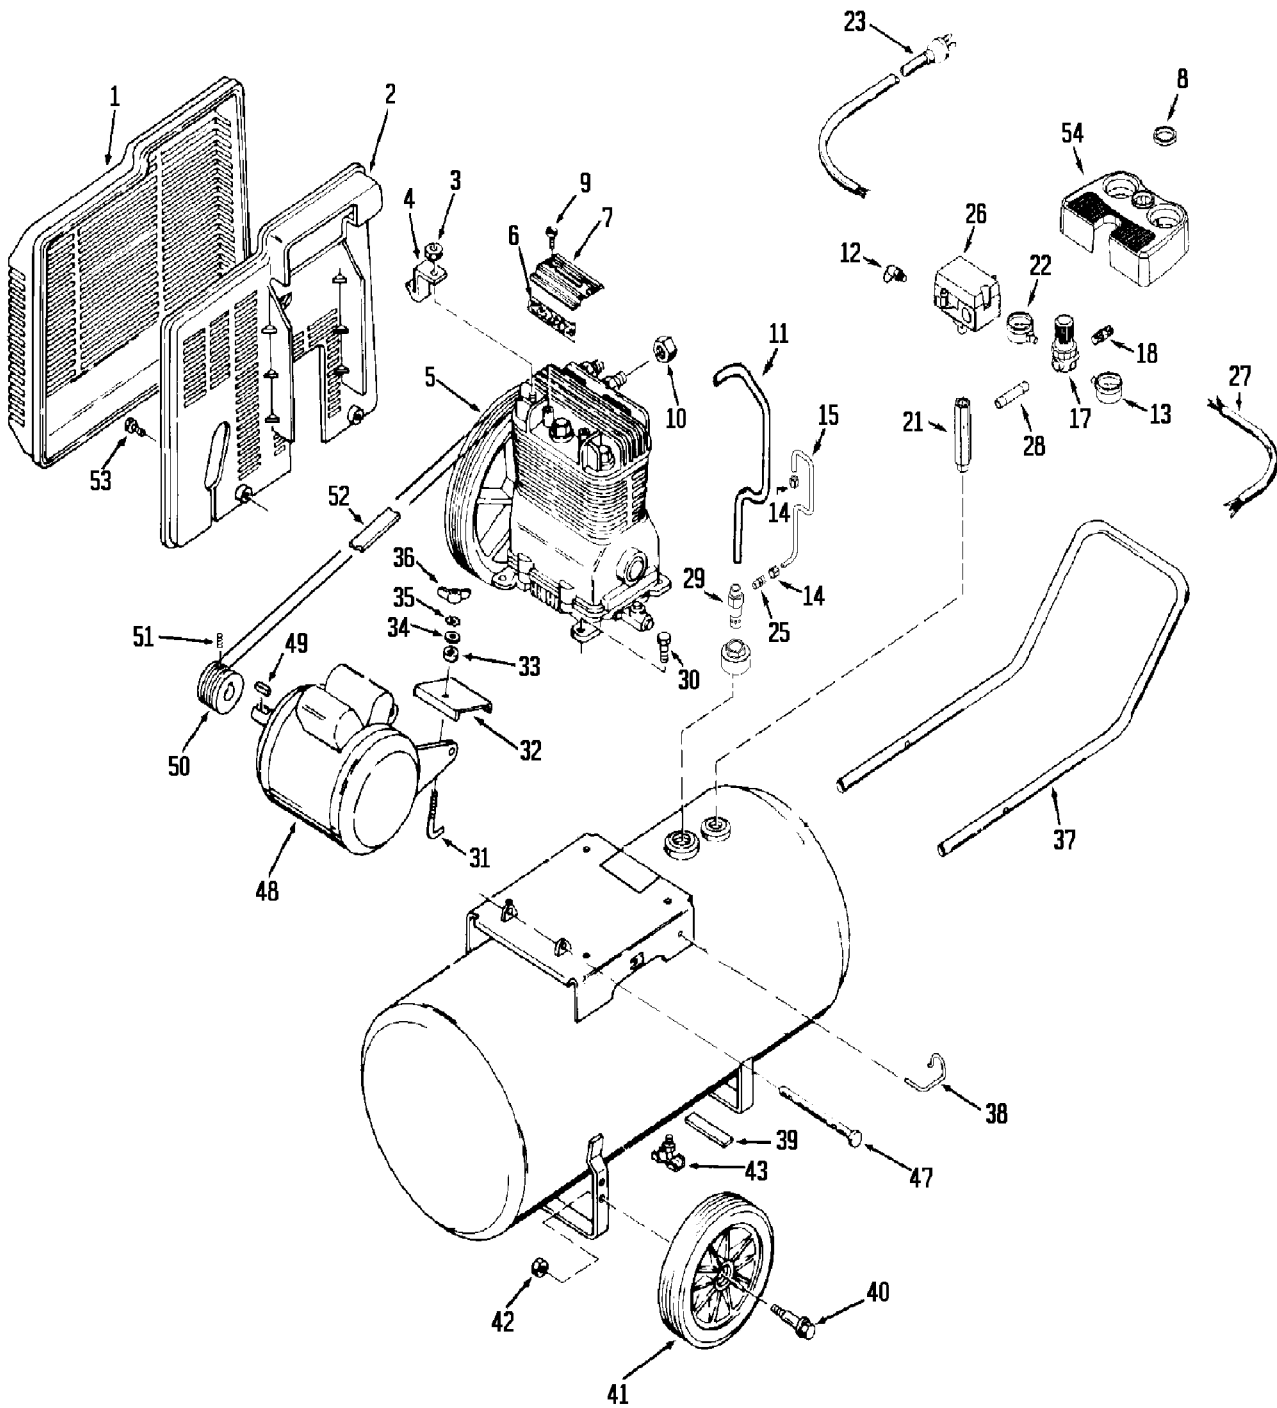

Air Compressor Diagram

Compressor Pump Diagram

Parts List for RA4E20AD Type 0

Item Number	Part Number	Description	Qty Required
1	000000-00	No Longer Available	1
2	CAC-323	BELTGUARD INSIDE	1
3	SSF-8113-ZN	NUT .375-16X.563 HEX	1
4	000000-00	No Longer Available	1
6	265-17	FILTER FELT	1
7	265-18	RETAINER FILTER	1
8	CAC-61	RING PANEL MOUNTING	1
9	5140123-08	SCREW	2
10	SSP-7812	ASSY NUT SLEEVE 1/2	2
11	AC-0041	TUBE OUTLET .500OD A	1
12	97503734	VALVE SAFETY 150 .12	1
14	SSP-7811	ASSY NUT SLEEVE 1/4	1
15	AC-0028	TUBE PRES REL .250OD	1
17	AC-0007	REGULATOR 4PORT P1P2	1
18	D26889	ADAPTER .25 NPT X .2	1
23	SUDL-413-2	ASSY CORD POWER ST	1
25	SS-8553	CONNECTOR BODY	1
27	CAC-4215-1	ASSY CORD MOTOR SJT	1
28	SSP-480	NIPPLE 1/4-18 NPT X	1
30	SSF-928	SCREW .313-18X.875 H	1
31	CAC-1013	SCREW HOLD DOWN	1
32	000000-00	No Longer Available	1
33	CAC-1011	SPRING ELASTOMER	1
34	SSN-56-ZN	WASHER 1 X 11/32 X 1	1
35	N017772	LOCK WASHER	1
36	SS-2038-ZN	NUT .313-18 WING	1
37	000000-00	No Longer Available	1

Parts List for RA4E20AD Type 0

Item Number	Part Number	Description	Qty Required
38	CAC-1059	CLIP RETAINING	2
39	SUDL-6-1	STRIP RUBBER FOOT	1
40	CAC-60	BOLT .375-16X2.25 UN	2
41	D23138	WHEEL 9 BLACK SEMI-P	1
42	SSF-8080-ZN	NUT .375-16 UNC-2B H	2
43	N286039	DRAIN VALVE	1
49	SUDL-65	KEY MOTOR SHAFT	1
50	000000-00	No Longer Available	1
51	SS-391	SCREW .250-20 .625 S	1
52	C-BT-222	BELT 6J 38.0 EFF	1
53	D26742	SCREW #10-16 X .500	2
54	000000-00	No Longer Available	1
55	SSF-6627	STUD SHOULDER 3/8-16	1
56	Z-CAC-4213	ASSY HEAD	1
57	SSF-955	SCREW .375-16X1.50 H	5
59	SS-8553	CONNECTOR BODY	1
60	SSP-9401	CONNECTOR BODY STRAI	1
62	KK-4275	KIT VALVE	1
63	KK-4275	KIT VALVE	1
64	CAC-294	PLATE RESTRICTOR	2
65	KK-4275	KIT VALVE	1
68	000000-00	No Longer Available	1
69	000000-00	No Longer Available	1
70	000000-00	No Longer Available	1
71	CAC-55-1	PISTON MACHINE DWG 2	1
72	265-19	PIN PISTON	2
73	CAC-207	PLUG PISTON PIN	4