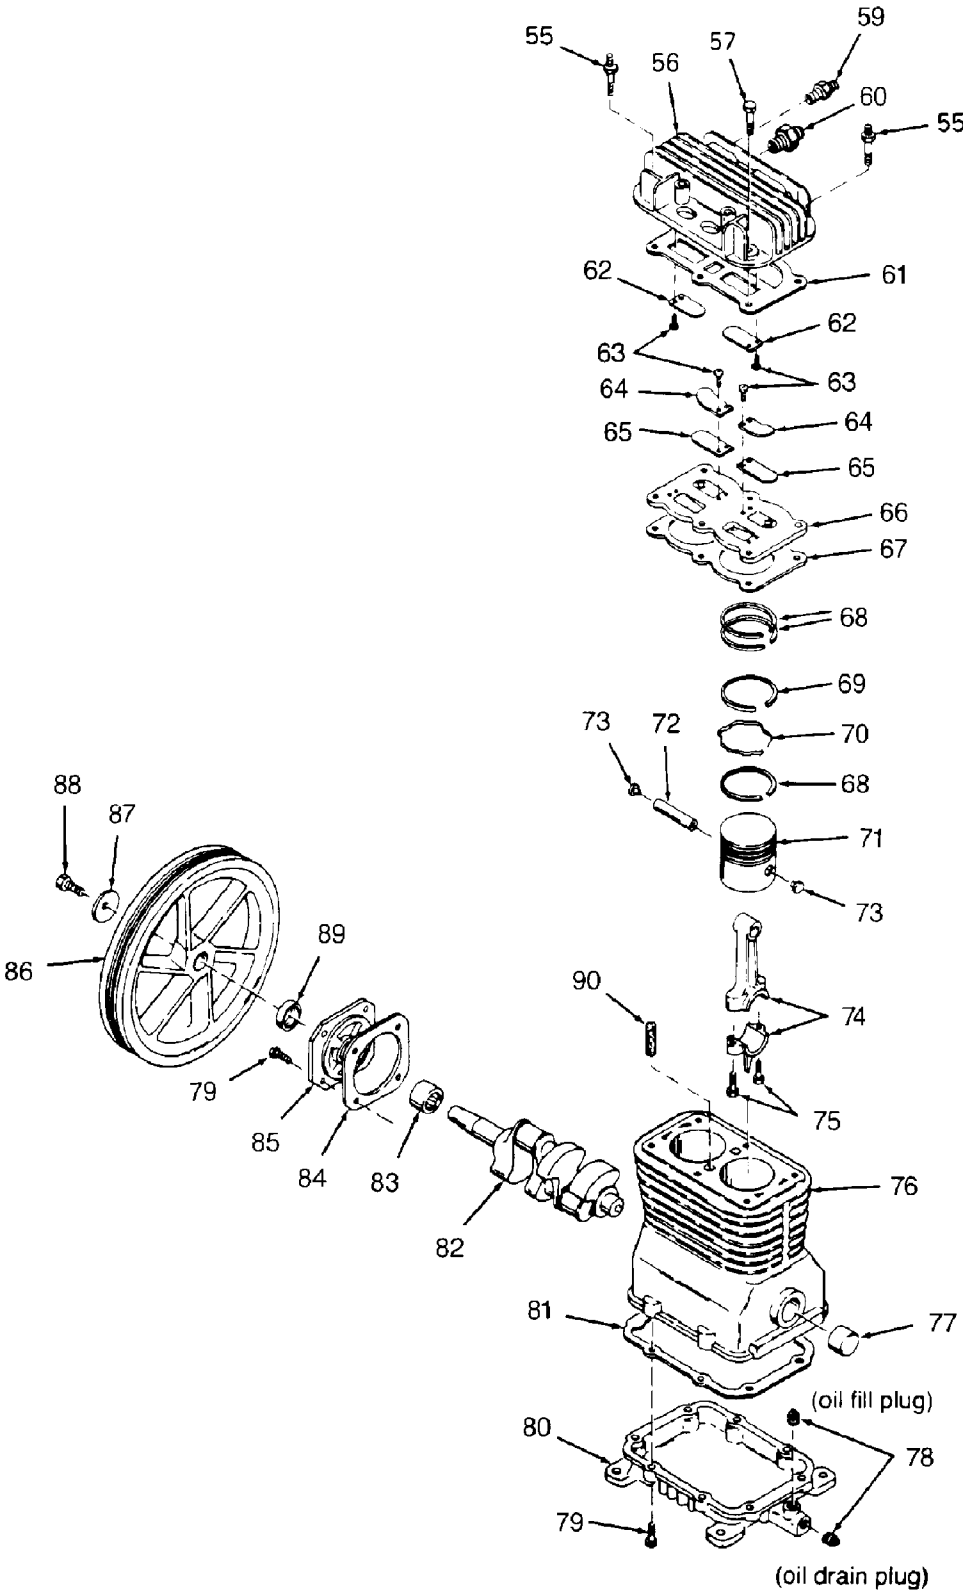

Air Compressor Diagram

Compressor Pump Diagram

Parts List for RA4E20AD Type 0

Item Number	Part Number	Description	Qty Required
1	000000-00	No Longer Available	1
2	CAC-323	BELTGUARD INSIDE	1
3	SSF-8113-ZN	NUT .375-16X.563 HEX	1
4	000000-00	No Longer Available	1
6	265-17	FILTER FELT	1
7	265-18	RETAINER FILTER	1
8	CAC-61	RING PANEL MOUNTING	1
9	5140123-08	SCREW	2
10	SSP-7812	ASSY NUT SLEEVE 1/2	2
11	AC-0041	TUBE OUTLET .500OD A	1
12	97503734	VALVE SAFETY 150 .12	1
14	SSP-7811	ASSY NUT SLEEVE 1/4	1
15	AC-0028	TUBE PRES REL .250OD	1
17	AC-0007	REGULATOR 4PORT P1P2	1
18	D26889	ADAPTER .25 NPT X .2	1
23	SUDL-413-2	ASSY CORD POWER ST	1
25	SS-8553	CONNECTOR BODY	1
27	CAC-4215-1	ASSY CORD MOTOR SJT	1
28	SSP-480	NIPPLE 1/4-18 NPT X	1
30	SSF-928	SCREW .313-18X.875 H	1
31	CAC-1013	SCREW HOLD DOWN	1
32	000000-00	No Longer Available	1
33	CAC-1011	SPRING ELASTOMER	1
34	SSN-56-ZN	WASHER 1 X 11/32 X 1	1
35	N017772	LOCK WASHER	1
36	SS-2038-ZN	NUT .313-18 WING	1
37	000000-00	No Longer Available	1

Parts List for RA4E20AD Type 0

Item Number	Part Number	Description	Qty Required
38	CAC-1059	CLIP RETAINING	2
39	SUDL-6-1	STRIP RUBBER FOOT	1
40	CAC-60	BOLT .375-16X2.25 UN	2
41	D23138	WHEEL 9 BLACK SEMI-P	1
42	SSF-8080-ZN	NUT .375-16 UNC-2B H	2
43	N286039	DRAIN VALVE	1
49	SUDL-65	KEY MOTOR SHAFT	1
50	000000-00	No Longer Available	1
51	SS-391	SCREW .250-20 .625 S	1
52	C-BT-222	BELT 6J 38.0 EFF	1
53	D26742	SCREW #10-16 X .500	2
54	000000-00	No Longer Available	1
55	SSF-6627	STUD SHOULDER 3/8-16	1
56	Z-CAC-4213	ASSY HEAD	1
57	SSF-955	SCREW .375-16X1.50 H	5
59	SS-8553	CONNECTOR BODY	1
60	SSP-9401	CONNECTOR BODY STRAI	1
62	KK-4275	KIT VALVE	1
63	KK-4275	KIT VALVE	1
64	CAC-294	PLATE RESTRICTOR	2
65	KK-4275	KIT VALVE	1
68	000000-00	No Longer Available	1
69	000000-00	No Longer Available	1
70	000000-00	No Longer Available	1
71	CAC-55-1	PISTON MACHINE DWG 2	1
72	265-19	PIN PISTON	2
73	CAC-207	PLUG PISTON PIN	4