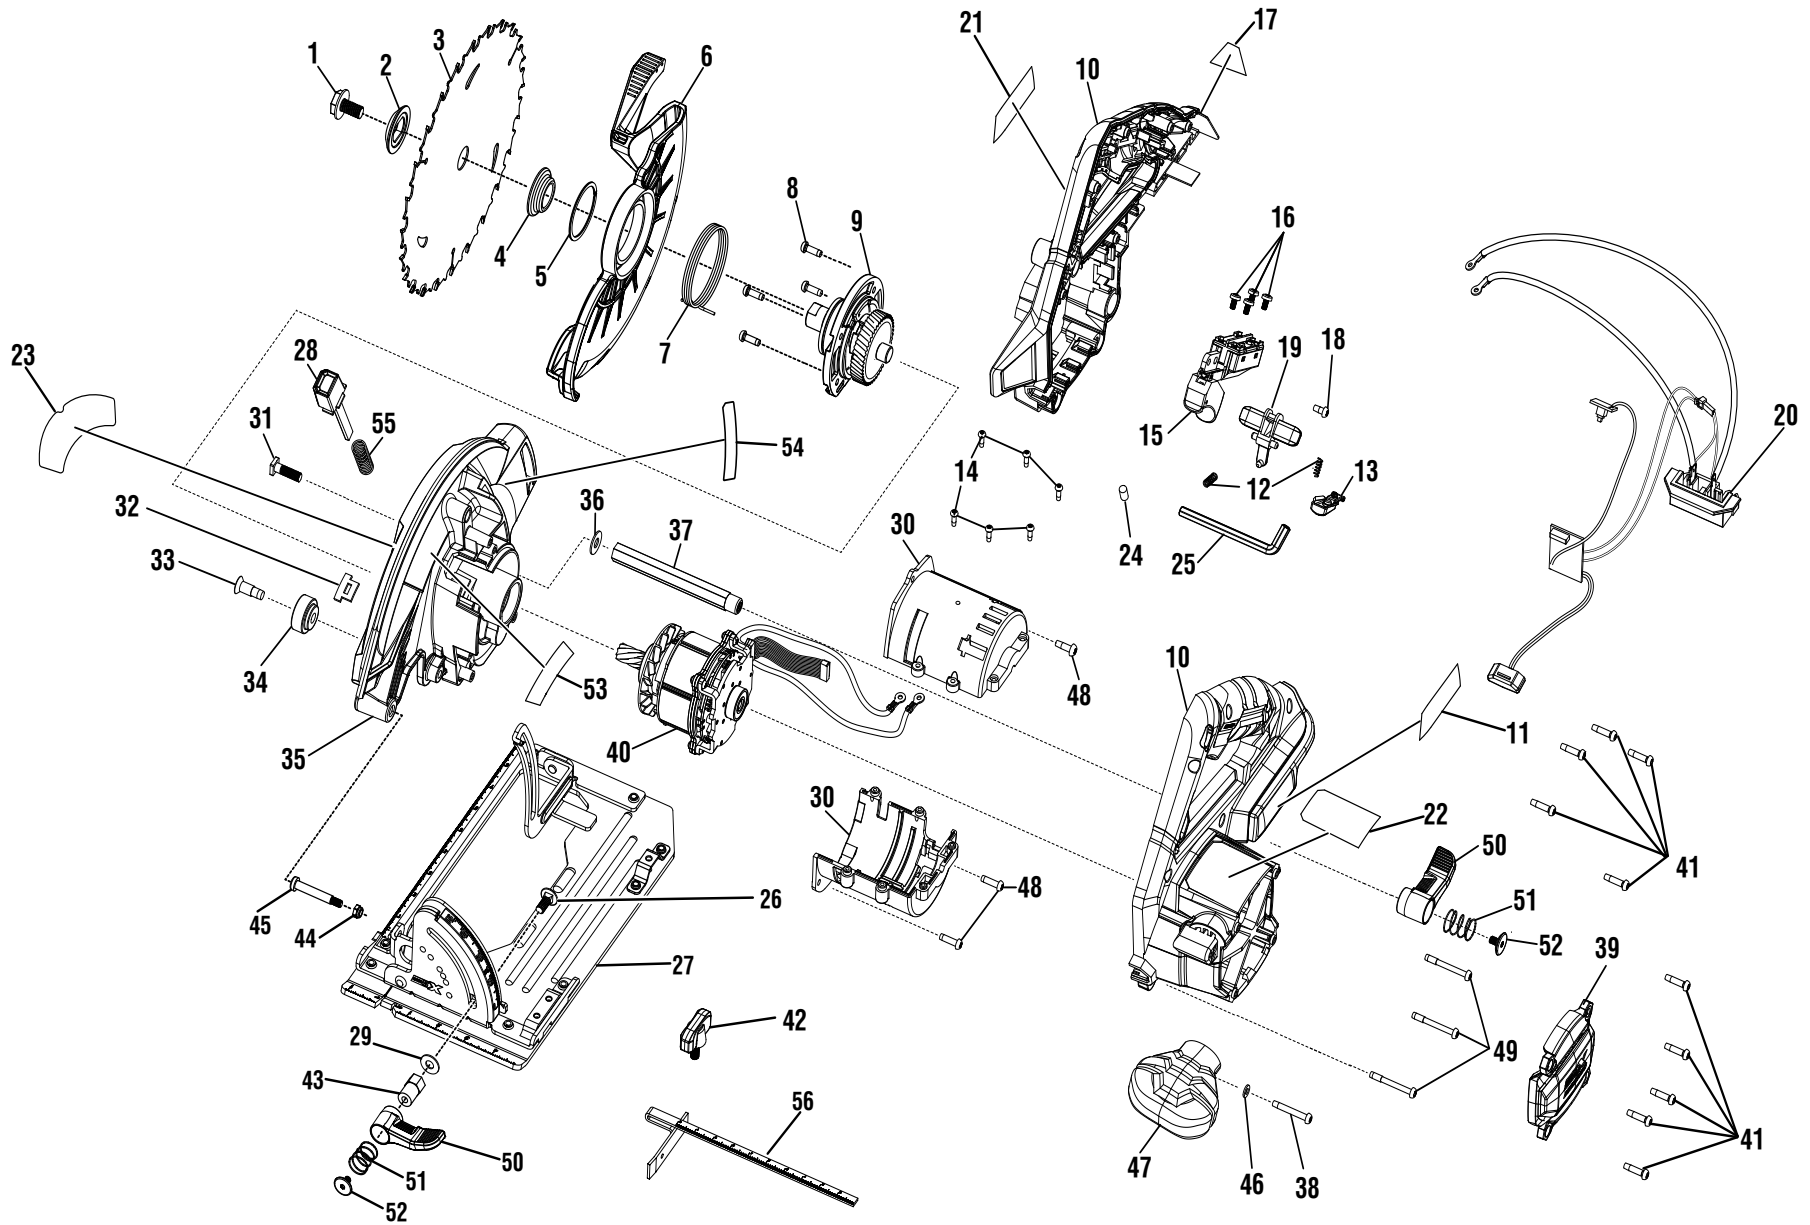

# R8653

KEY	P/N	DESCRIPTION	QTY	KEY	P/N	DESCRIPTION	QTY
1	693912001	Blade Screw (5/16-18 x 9/16 in., Hex Flange Hd.).....	1	31	660865002	Screw (1/4-20 x 3/4 in., Square Hd.).....	1
2	692092001	Outer Blade Washer.....	1	32	563468001	Dust Cover.....	1
3	681881002	Saw Blade (7-1/4 in.).....	1	33	661245001	Screw (M6 x 20 mm, T30 Torx Hd.).....	1
4	692091001	Inner Blade Washer.....	1	34	561984001	Bumper.....	1
5	694491001	Retaining Ring.....	1	35	203758001	Upper Blade Guard.....	1
6	527529001	Lower Blade Guard.....	1	36	631771002	Washer (OD16 x ID6.8 x 1t).....	1
7	671985004	Torsion Spring.....	1	37	672027003	Hexagon Bar.....	1
8	660165011	Screw (M4 x 12 mm, T20 Torx Pan Hd.).....	4	38	660024011	Screw (M4 x 28 mm, T20 Torx Hd.).....	1
9	206326001	Output Gear Assembly w/Support.....	1	39	351347001	End Cap.....	1
10	203757001	Handle Assembly.....	1	40	206369001	Motor and Circuit Board Assembly.....	1
11	941114118	Warning Label.....	1	41	660024044	Screw (M4 x 16 mm, T20 Torx Hd.).....	10
12	672029001	Compression Spring.....	2	42	515057001	Knob-Bolt Assy.....	1
13	522639001	Trigger.....	1	43	660841004	Hex Nut (1/4-20).....	1
14	660230011	Screw (M3 x 10 mm, T10 Torx Pan Hd. ).....	6	44	670974002	Hex Nut (M5).....	1
15	760677018	Switch Assembly.....	1	45	660145009	Carriage Bolt (M5 x 40 mm).....	1
16	660320007	Screw (M3.5).....	4	46	680865001	Washer (OD8.5 x ID4.2 x 1t).....	1
17	941114123	Blade Label.....	1	47	527695001	Front Handle.....	1
18	660208094	Screw (M4 x 8 mm, Phillips Hd.).....	1	48	660165008	Screw (M4 x14 mm, Phillips Hd.).....	3
19	517242007	Safety Button.....	1	49	661175001	Screw (M4 x 34 mm).....	3
20	206370001	Switch, Contact Plate and Circuit Board Assembly.....	1	50	522691002	Lever.....	2
21	941114119	Warning Label (French/Spanish).....	1	51	681035001	Compression Spring.....	2
22	941488157	Data Label.....	1	52	660993001	Screw (1/4 in. x 7 mm).....	2
23	941120012	Warning Label.....	1	53	941114117	Danger Label.....	1
24	560219006	Rubber Plug.....	1	54	941114122	Depth Cut Label.....	1
25	681945001	Wrench (M6).....	1	55	694163001	Compression Spring.....	1
26	693616001	Connect Rod.....	1	56	690119003	Optional Edge Guide.....	1
27	306966001	Base Assembly.....	1	<b>Not Shown:</b>			
28	203783001	Spinde Lock Assembly (Inc. Key No. 55).....	1	991000622	Operator's Manual		
29	691142001	Washer (OD14.2 x ID6.4 x 1.2t).....	1	8-19-15			
30	203522001	Motor Housing Assembly.....	2	(Rev:02)			