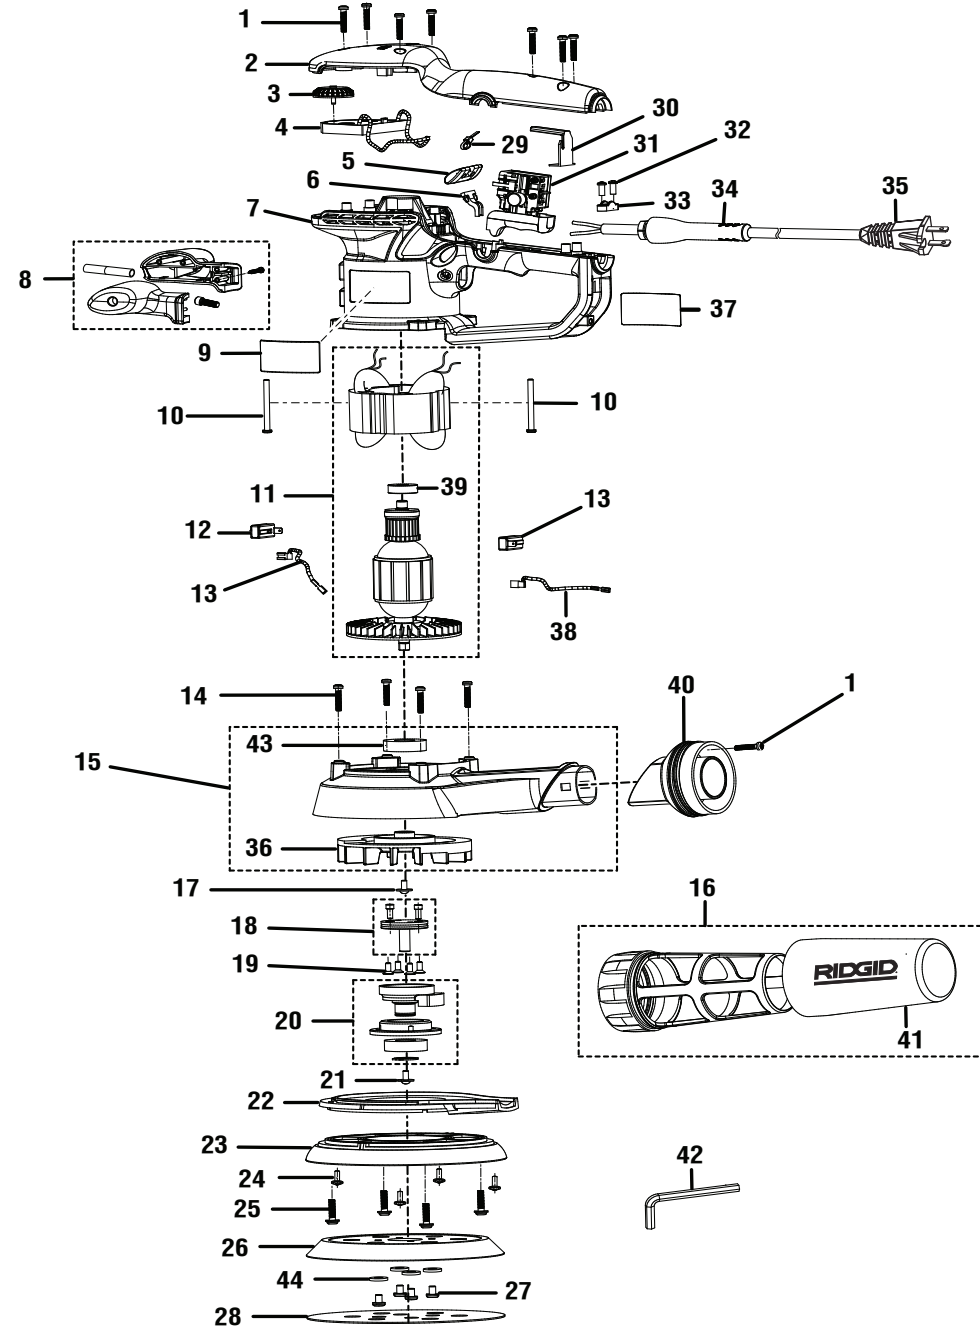

▲ **WARNING:** The assembly shown represents an important part of the Double Insulated System. To avoid the possibility of alteration or damage to the System, service should be performed by your nearest authorized service center.

▲ **AVERTISSEMENT :** L'ensemble illustré représente une partie importante du système à isolation double. Afin d'éviter la possibilité de modification ou de dommage au système, la réparation ne doit être effectuée que par votre centre de réparation centre commercial autorisé.

▲ **ADVERTENCIA:** El conjunto que se ilustra representa una parte importante del Sistema de Aislamiento Doble. Para evitar la posibilidad de alteración o daño del sistema, la reparación debe ser efectuada en su centro de servicio autorizado.