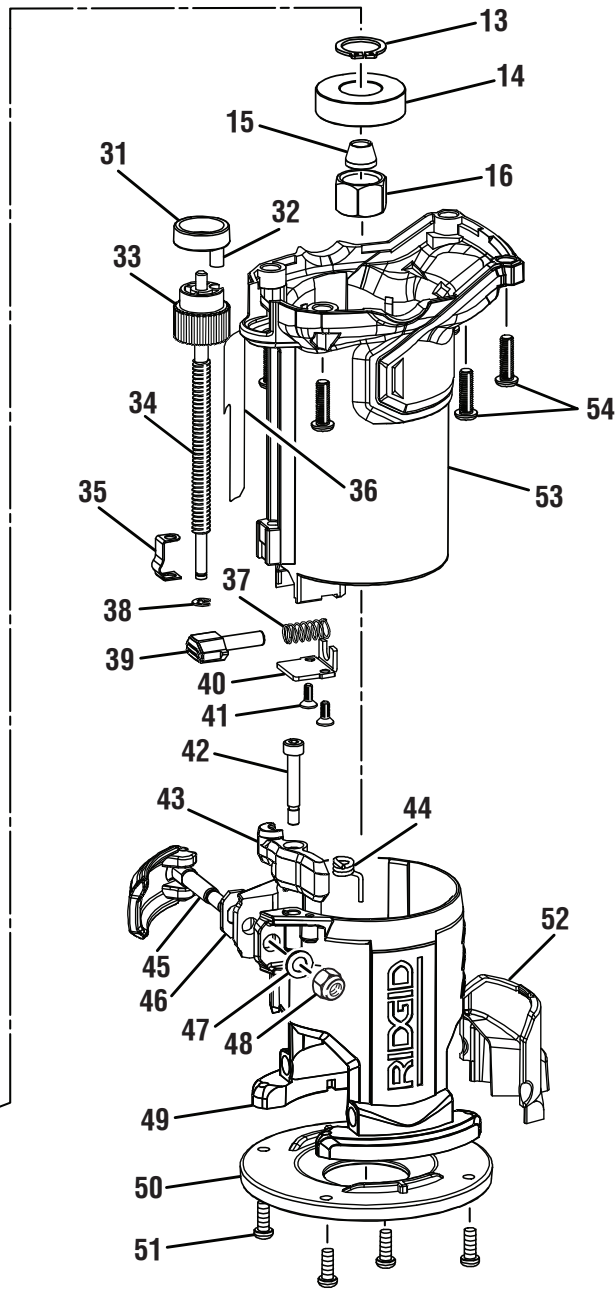

RIDGID® R2401

▲ WARNING: The assembly shown represents an important part of the Double Insulated System. To avoid the possibility of alteration or damage to the System, service should be performed by your nearest authorized service center.

▲ AVERTISSEMENT: L'ensemble illustré représente une partie importante du système à isolation double. Afin d'éviter la possibilité de modification ou de dommage au système, la réparation ne doit être effectuée que par votre centre de réparation agréé le plus proche.

▲ ADVERTENCIA: El conjunto que se ilustra representa una parte importante del Sistema de Aislamiento Doble. Para evitar la posibilidad de alteración o daño del sistema, la reparación debe ser efectuada en su centro de servicio autorizado.