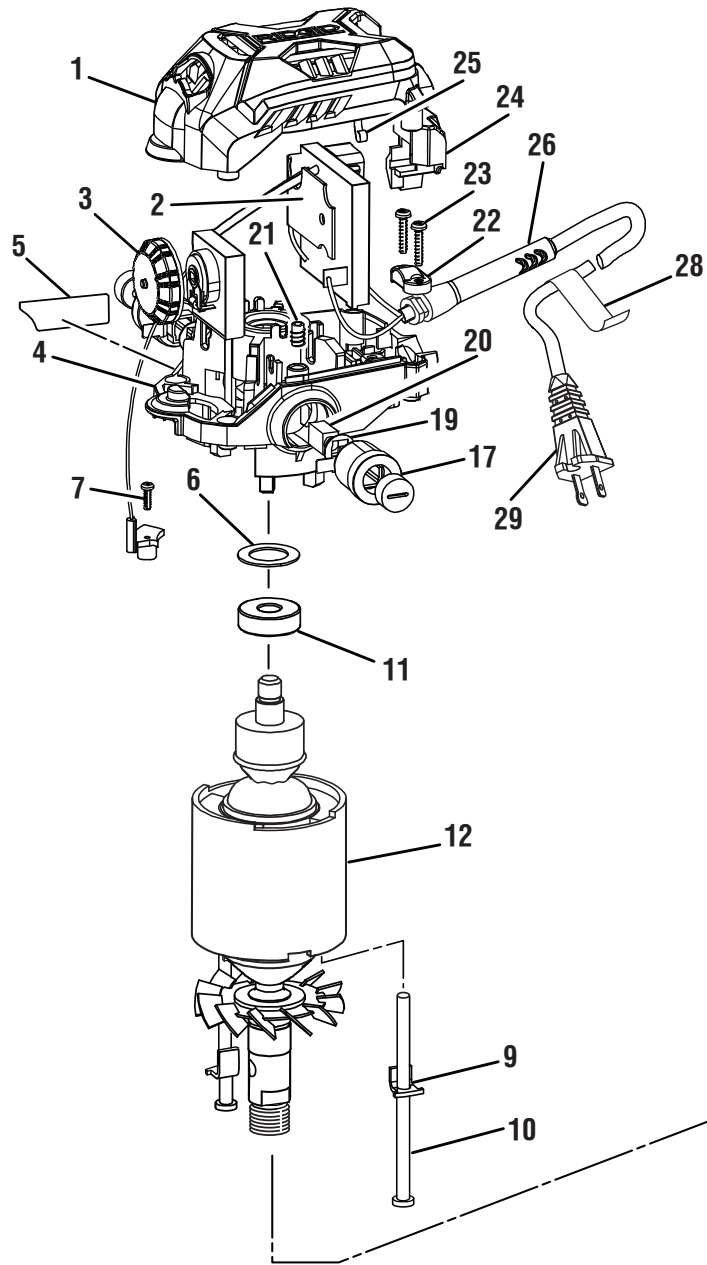

RIDGID® R2401

▲ WARNING: The assembly shown represents an important part of the Double Insulated System. To avoid the possibility of alteration or damage to the System, service should be performed by your nearest authorized service center.

▲ AVERTISSEMENT: L'ensemble illustré représente une partie importante du système à isolation double. Afin d'éviter la possibilité de modification ou de dommage au système, la réparation ne doit être effectuée que par votre centre de réparation agréé le plus proche.

▲ ADVERTENCIA: El conjunto que se ilustra representa una parte importante del Sistema de Aislamiento Doble. Para evitar la posibilidad de alteración o daño del sistema, la reparación debe ser efectuada en su centro de servicio autorizado.