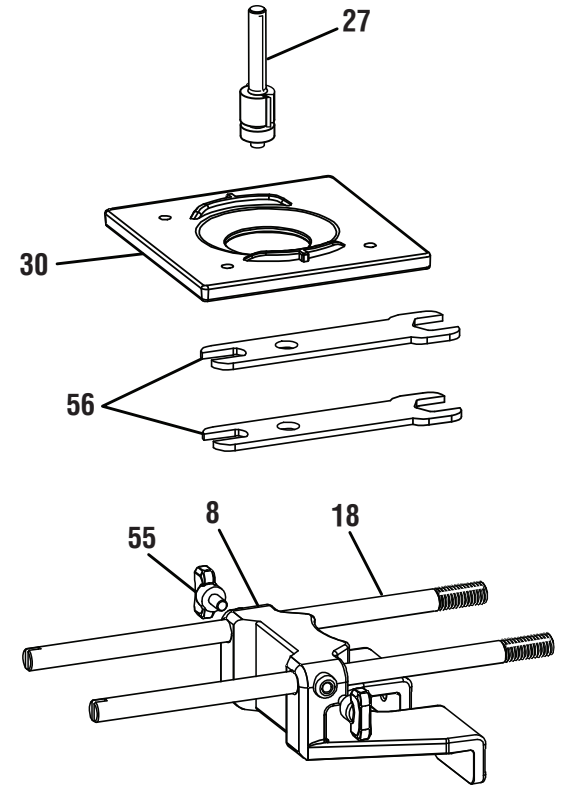

RIDGID® R2401

▲ WARNING: The assembly shown represents an important part of the Double Insulated System. To avoid the possibility of alteration or damage to the System, service should be performed by your nearest authorized service center.

▲ AVERTISSEMENT: L'ensemble illustré représente une partie importante du système à isolation double. Afin d'éviter la possibilité de modification ou de dommage au système, la réparation ne doit être effectuée que par votre centre de réparation agréé le plus proche.

▲ ADVERTENCIA: El conjunto que se ilustra representa una parte importante del Sistema de Aislamiento Doble. Para evitar la posibilidad de alteración o daño del sistema, la reparación debe ser efectuada en su centro de servicio autorizado.