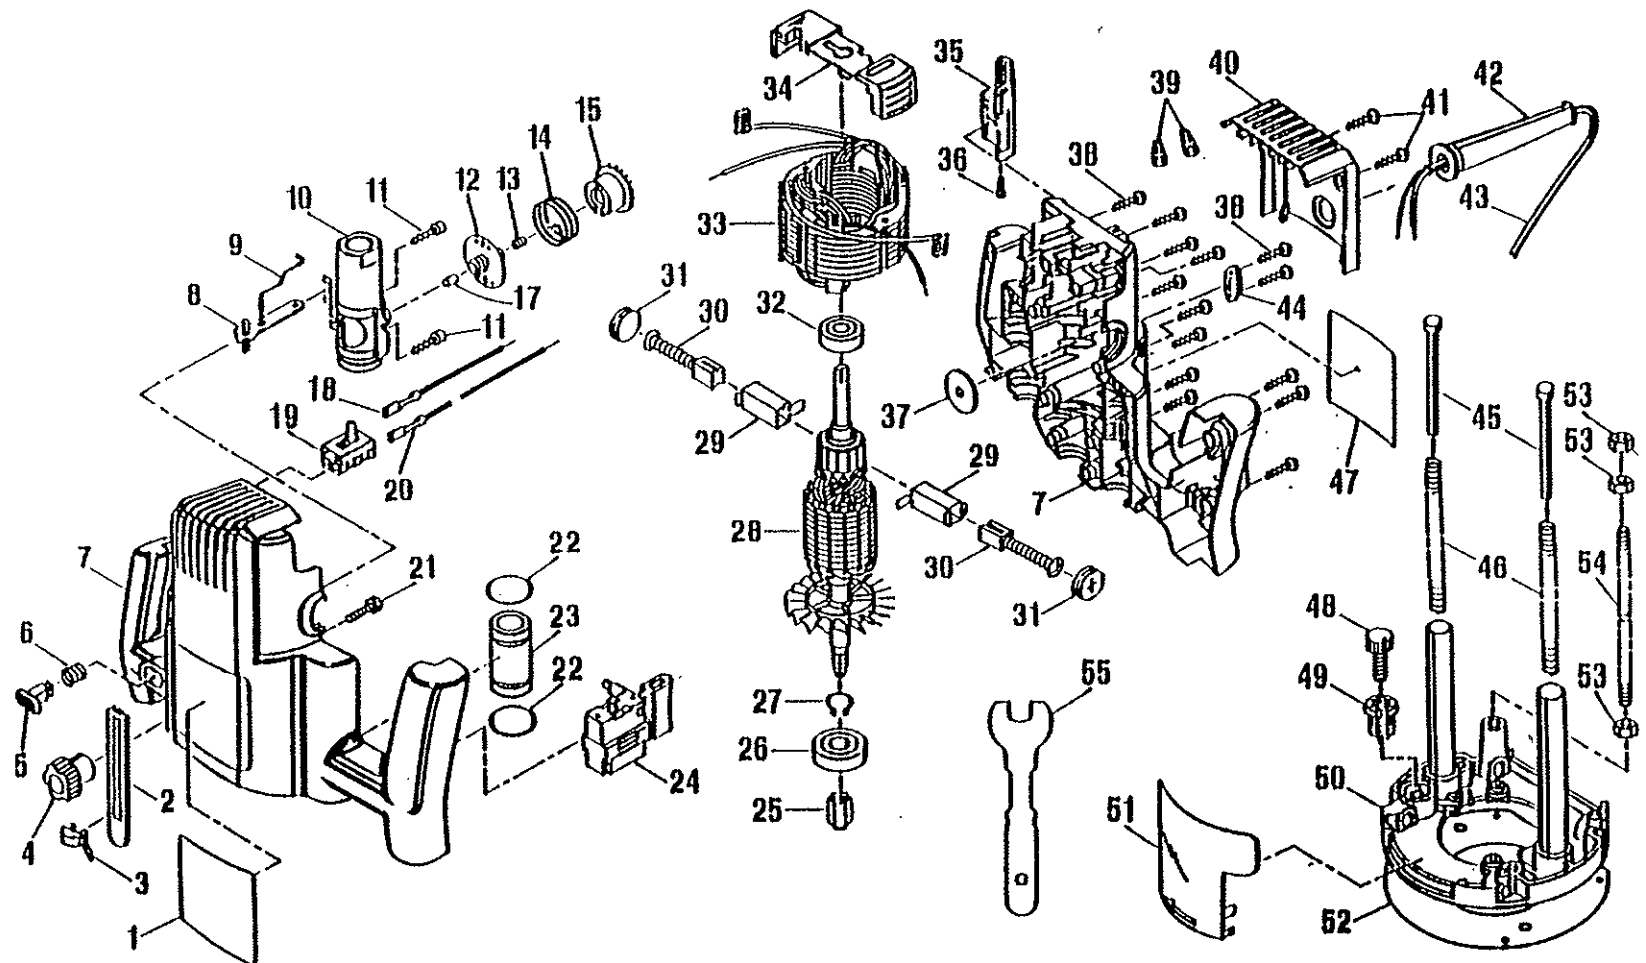

# PLUNGE ROUTER

R-175

**PARTS LIST FOR AFTER SALES SERVICE  
MODEL R175**

REF	PART NO.	DESCRIPTION	QTY	REF	PART NO.	DESCRIPTION	QTY
	972256001	LOGO PLATE	1	30	968304060	BRUSH ASSEMBLY	2
	972260001	DEPTH STOP BAR	1	31	970764001	BRUSH CAP	2
3	972261001	ZERO RESET INDICATOR	1	32	622274001	BALL BEARING 608ZZ	1
4	972334001	LOCK KNOB	1	33	968307104	FIELD	1
5	972348002	PLUNGE RELEASE LOCK	1	34	972253002	SPINDLE LOCK	1
6	973100001	COMPRESSION SPRING	1	35	972259001	PLUNGE LOCK RELEASE	1
7	972362000	HOUSING ASSEMBLY	1	36	616967001	CAP SCREW	1
8	972268002	PLUNGE RELEASE LEVER	1	37	623552001	STATOR PAD	1
9	972274001	LINKAGE ARM	1	38	616968003	SCREW	14
10	972270003	BRACKET W/BEARING	1	39	623173005	WIRE NUT	2
11	616445005	SCREW	2	40	972262001	END CAP	1
12	972272001	CLAMP BOLT	1	41	606124007	SCREW	2
13	970740002	SET SCREW	1	42	968603001	BEND RELEIF	1
14	972273001	TORSION SPRING	1	43	969274014	CORD	1
15	972271001	RATCHET PLATE	1	44	967917001	CORD CLAMP	1
17	970742002	STOP PLUG	1	45	970723001	GUIDE PIN	2
18	972264005	BLACK LEAD	1	46	970754002	COMPRESSION SPRING	2
19	612856002	SLIDE SWITCH	1	47	972257001	DATA PLATE	1
20	972264004	BLACK LEAD	1	48	972276002	ACCU- STP DEPTH STP KNB	1
21	615486010	SCREW	1	49	972275001	GAGE CAP	1
22	622199015	O-RING	2	50	972258203	BASE ASSY (INC.KEY NO.52)	1
23	970731002	BEARING	1	51	972265001	CHIP SHIELD	1
24	623814004	SWITCH TRIGGER	1	52	972277001	SUBBASE	1
25	989985003	COLLET NUT	1	53	607406005	HEX NUT	3
	968305020	BALL BEARING 608ZZ	1	54	970732002	DEPTH ADJUSTMENT ROD	1
27	622167012	RETAINING RING	1	55	989935006	WRENCH	1
28	968306109	ARMATURE	1	56	973098001	DUST SHIELD *	1
29	972267001	BRUSH TUBE	2		972000073	OWNER'S MANUAL	

**SERVICE NOTES:**

\*REF NO.56 DUST SHIELD FOR SWITCH NOT SHOWN ON DRAWING