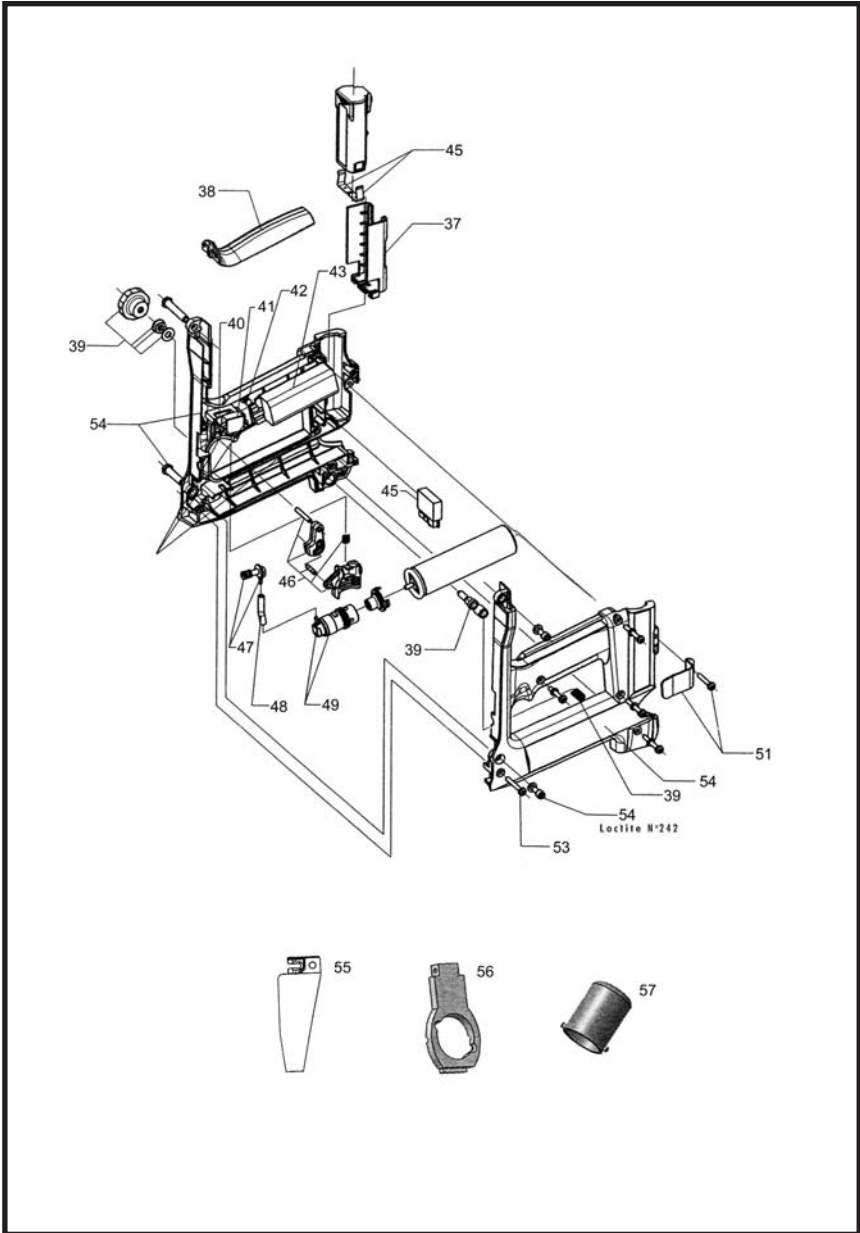

PARTS SCHEMATIC

R150 TOOL SCHEMATIC

PARTS SCHEMATIC

R150 TOOL SCHEMATIC (continued)

PARTS LISTS

RAMSET R150 TOOL PARTS LISTS

KEY	PART NUMBER	DESCRIPTION
1	336920	GRILL CAP
2	336900	AIR FILTER
3	B0060A	CAP SCREWS M5-30 W/WASHER (pkg of 4)
4	339000	CAP ASSEMBLY
5	B0070	SPARK PLUG WIRE
6	B0061A	PC BOARD SCREWS, M4-12 (pkg of 3)
7	B0040	PC BOARD
8	7505164	SPARK PLUG ASSEMBLY
9	900525A	FAN MOTOR ASSEMBLY (INCLUDES FAN, MOTOR SLEEVE, MOTOR MOUNT, RETAINING RING AND FAN BLADE)
10	401356	MOTOR SLEEVE
11	900470	MOTOR MOUNT
12	401355	MOTOR RETAINING RING
13	404601	HEAD SWITCH
14	B0078	CYLINDER HEAD
15	403992	O-RING, CYLINDER HEAD
16	403167	FAN BLADE
17	B0044	CAGE ASSEMBLY
18	EM150300A	SHEAR BLOCK PLATE KIT (INCLUDES: PLATE AND TWO M5 SCREWS)
19	333180	TIE BAR ASSEMBLY - W/SCREWS
21	M150200	WORK CONTACT ELEMENT (Mechanical)
	E150100	WORK CONTACT ELEMENT (Electrical)
22	339030	HOUSING BODY ASSEMBLY
23	333220	RUBBER DEFECTOR ASSEMBLY
24	B0038	AIR DAM
25	B0082	COMBUSTION CHAMBER
26	333250	COMBUSTION CHAMBER STOP ASSEMBLY
27	B0068	PISTON STOP RETAINING RING
28	333270	PISTON ASSEMBLY
28A	B0034A	PISTON RINGS (pkg of 2)
29	B0053	BUMPER
31	B0042	SLEEVE O-RING