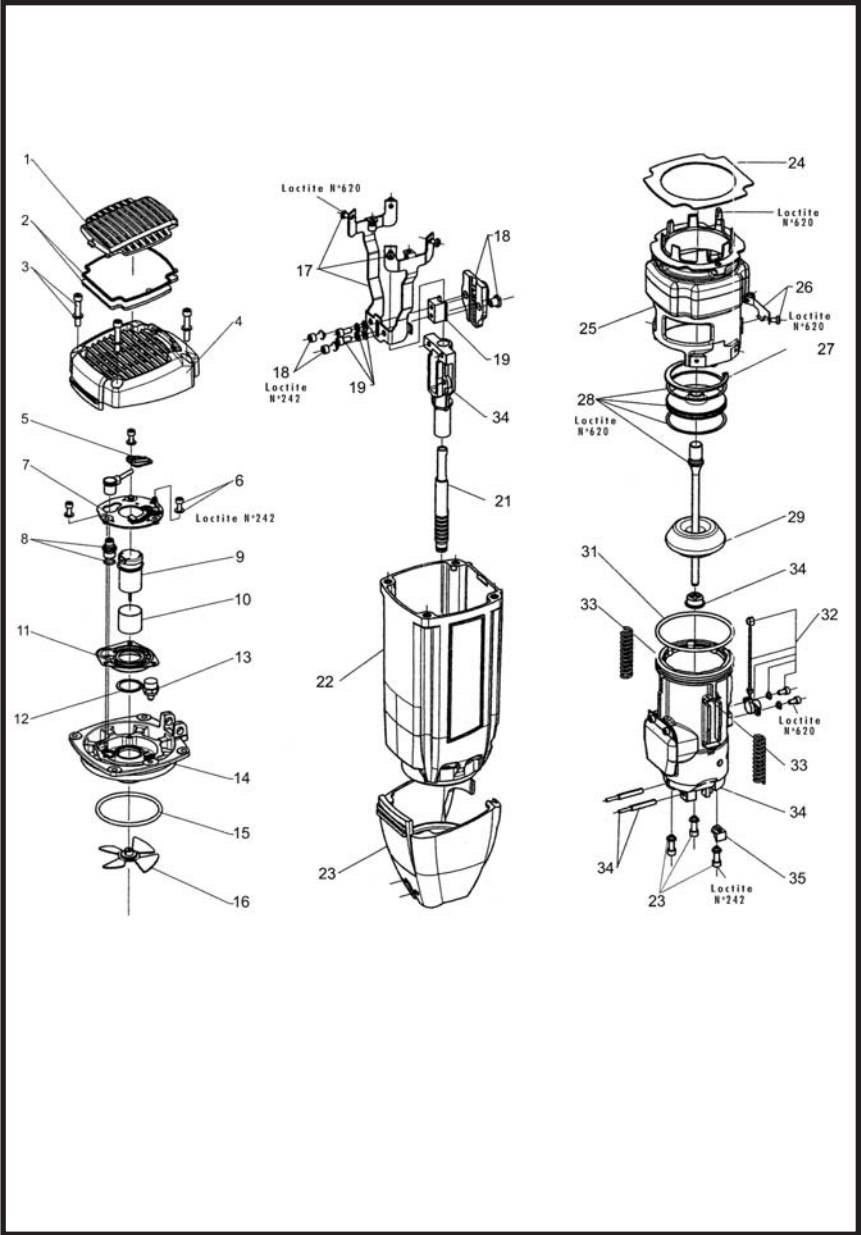

PARTS SCHEMATIC

R150 TOOL SCHEMATIC

PARTS SCHEMATIC

R150 TOOL SCHEMATIC (continued)

PARTS LISTS

RAMSET R150 TOOL PARTS LISTS

KEY	PART NUMBER	DESCRIPTION
1	336920	GRILL CAP
2	336900	AIR FILTER
3	B0060A	CAP SCREWS M5-30 W/WASHER (pkg of 4)
4	339000	CAP ASSEMBLY
5	B0070	SPARK PLUG WIRE
6	B0061A	PC BOARD SCREWS, M4-12 (pkg of 3)
7	B0040	PC BOARD
8	7505164	SPARK PLUG ASSEMBLY
9	900525A	FAN MOTOR ASSEMBLY (INCLUDES FAN, MOTOR SLEEVE, MOTOR MOUNT, RETAINING RING AND FAN BLADE)
10	401356	MOTOR SLEEVE
11	900470	MOTOR MOUNT
12	401355	MOTOR RETAINING RING
13	404601	HEAD SWITCH
14	B0078	CYLINDER HEAD
15	403992	O-RING, CYLINDER HEAD
16	403167	FAN BLADE
17	B0044	CAGE ASSEMBLY
18	EM150300A	SHEAR BLOCK PLATE KIT (INCLUDES: PLATE AND TWO M5 SCREWS)
19	333180	TIE BAR ASSEMBLY - W/SCREWS
21	M150200	WORK CONTACT ELEMENT (Mechanical)
	E150100	WORK CONTACT ELEMENT (Electrical)
22	339030	HOUSING BODY ASSEMBLY
23	333220	RUBBER DEFECTOR ASSEMBLY
24	B0038	AIR DAM
25	B0082	COMBUSTION CHAMBER
26	333250	COMBUSTION CHAMBER STOP ASSEMBLY
27	B0068	PISTON STOP RETAINING RING
28	333270	PISTON ASSEMBLY
28A	B0034A	PISTON RINGS (pkg of 2)
29	B0053	BUMPER
31	B0042	SLEEVE O-RING