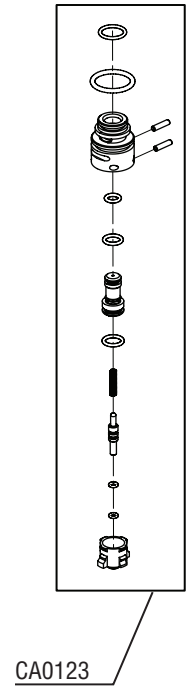

Tool #	Model
4S0001N	CONTACT ACTUATION
4S2001N	CONTACT ACTUATION