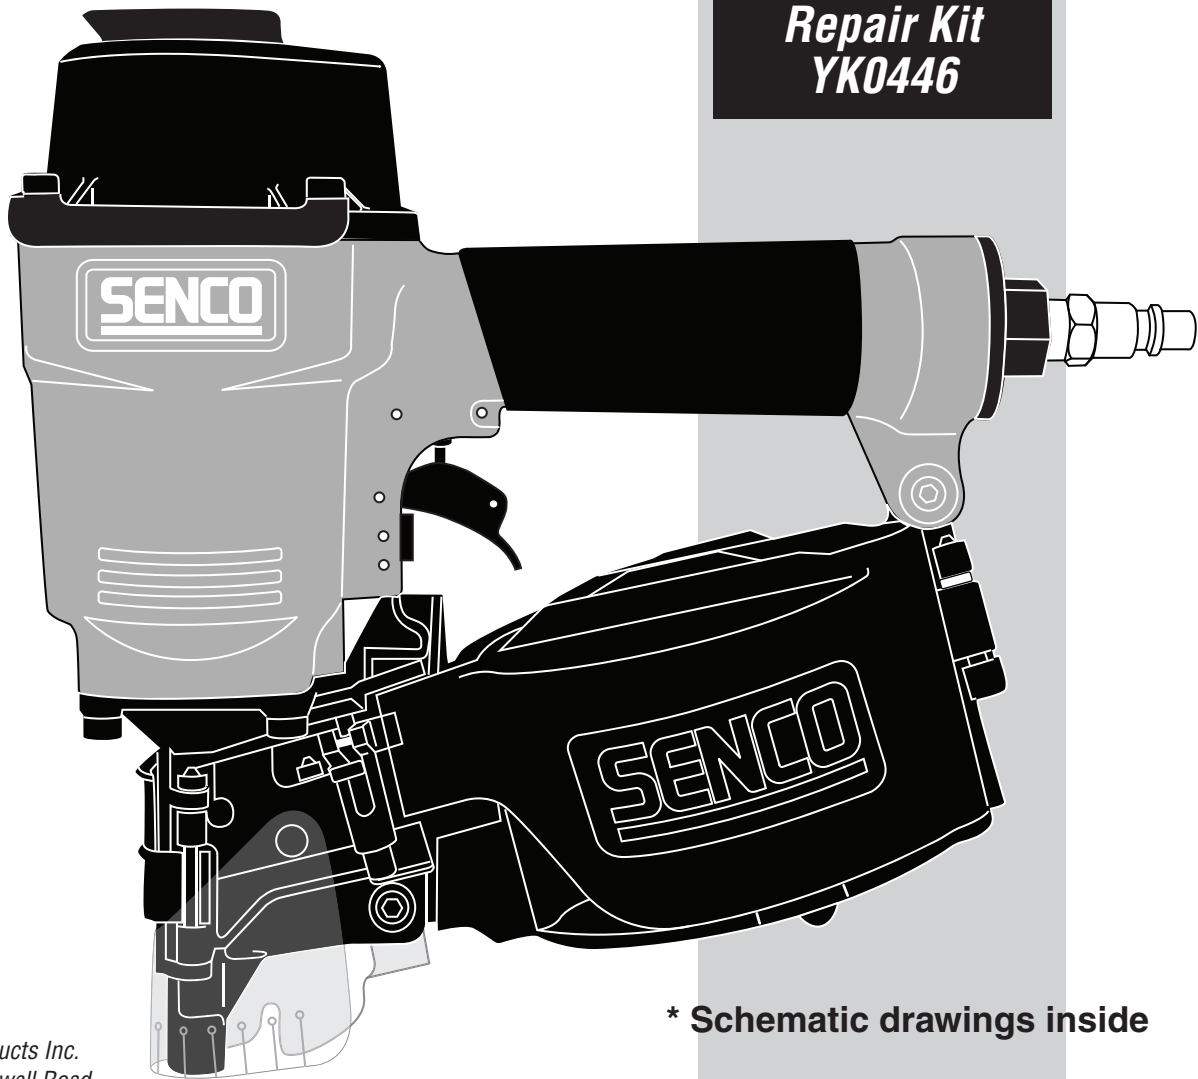

PalletPro™ 57

Parts Reference Guide

**Repair Kit
YK0446**

*** Schematic drawings inside**

*Senco Products Inc.
8485 Broadwell Road
Cincinnati, Ohio 45244
Visit Our Website: www.senco.com*

Please visit www.senco.com or call 1-800-543-4596 (North & South America Only)
for updated product and parts information.