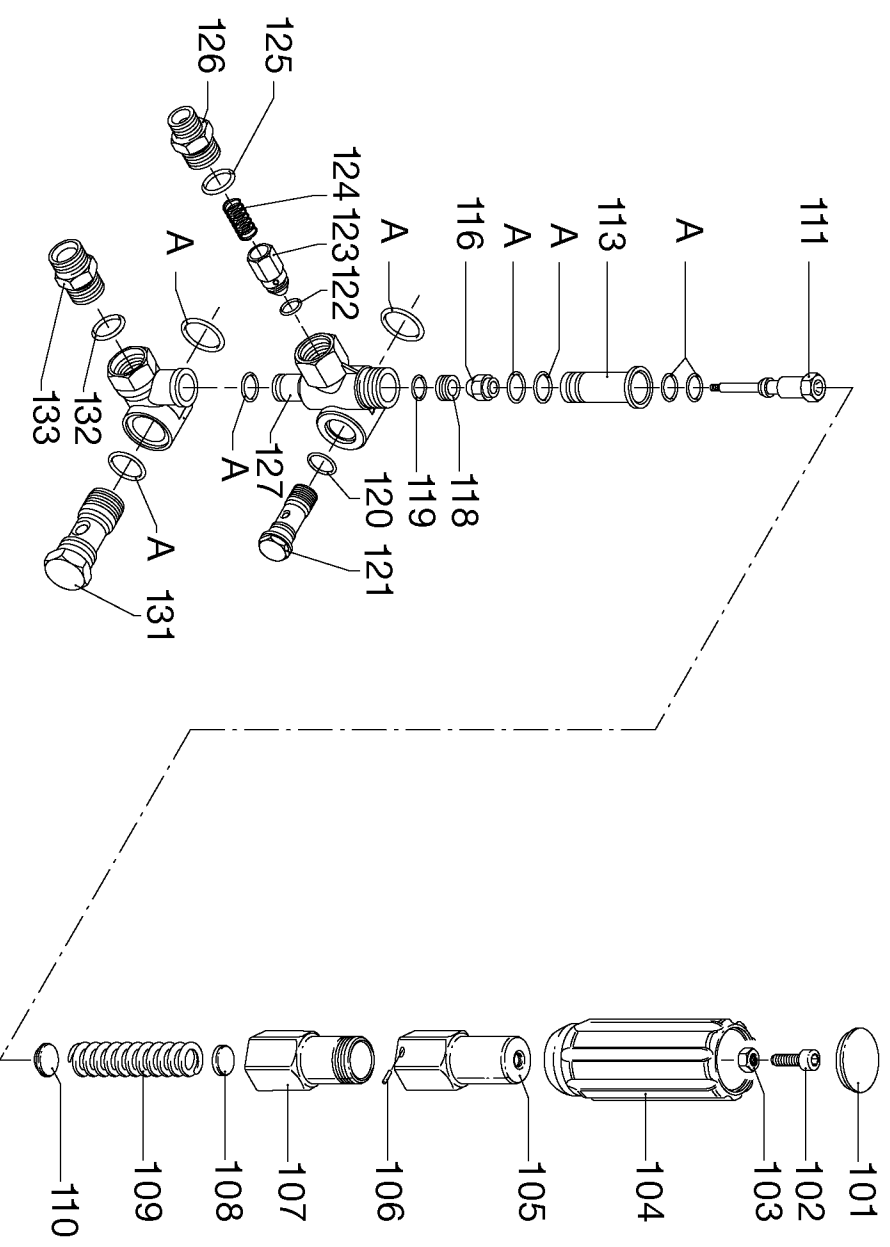

AR-1828 Valve Kit

AR-1856 Oil Seal Kit

AR-1857 Water Seal Kit

AR-2757 Plunger Kit

AR-20992 - UNLOADER

Parts List for PWH3635 Type 0

Item Number	Part Number	Description	Qty Required
1	AR-960160	O-RING	1
2	AR-960090	PLUG	1
5	AR-880581	PLUG	1
6	AR-820510	O-RING	1
10	AR-960110	RING SUPPORT	1
12	AR-1380090	GUIDE PISTON	1
16	000000-00	No Longer Available	1
17	000000-00	No Longer Available	1
21	AR-880130	CAP OIL	1
22	AR-962010	NUT	1
23	000000-00	No Longer Available	1
25	AR-1380950	SPACER	1
26	AR-600180	O-RING	1
27	000000-00	No Longer Available	1
28	AR-1380060	PIN PISTON	1
29	AR-1383020	ROD CONNECTING BRONZ	1
31	AR-1789010	COVER COMPLETE	1
32	000000-00	No Longer Available	1
33	AR-1380120	SHIM 1MM 0	1
33	AR-1380130	SHIM 2MM 0	1
33	AR-1380530	SHIM 5MM 0	1
33	000000-00	No Longer Available	1
34	AR-740290	O-RING	1
35	AR-1989600	PLUG	1
40	AR-820150	SCREW	1
41	AR-1380320	BEARING	1
45	000000-00	No Longer Available	1

Parts List for PWH3635 Type 0

Item Number	Part Number	Description	Qty Required
127	000000-00	No Longer Available	1
131	AR-2260420	SCREW	1
132	AR-480440	O-RING 17.13X2.62	1
133	AR-1540050	SET BOLT	1
501	000000-00	No Longer Available	1
502	17657	VALVE THERMAL RELIEF	1
503	16829	ADAPTER 1/2	1
504	D29068	INJECTOR QC CHEMICAL	1
505	000000-00	No Longer Available	1
506	D23215	OIL SAE 10W-30 SJ 32	1
507	000000-00	No Longer Available	1
508	D22268	ISOLATOR RECESSED RU	1
509	000000-00	No Longer Available	1
510	A00253	TIRE PNEU 12 X 4 STU	2
511	D30249	COLLER AXLE SET SCRE	2
512	D21436	SCREW .250-20X.750 U	2
513	D21437	NUT.250-20 FLANGEHEA	2
514	D30492	BUTTON SNAP .302 DIA	2
515	18300	BOLT .375-16X1.75 FL	4
516	000000-00	No Longer Available	4
517	A11349	BOLT .375-16X1.25 FL	4
518	A11363	HOSE ASSY	1
519	F180	ORING HIGH PRESS 3/8	1
519	A19985	SOCKET QUIK CONNECT	1
520	F039	PLUG QUICK CONNECT F	1
521	000000-00	No Longer Available	1
522	5140095-06	LANCE	1