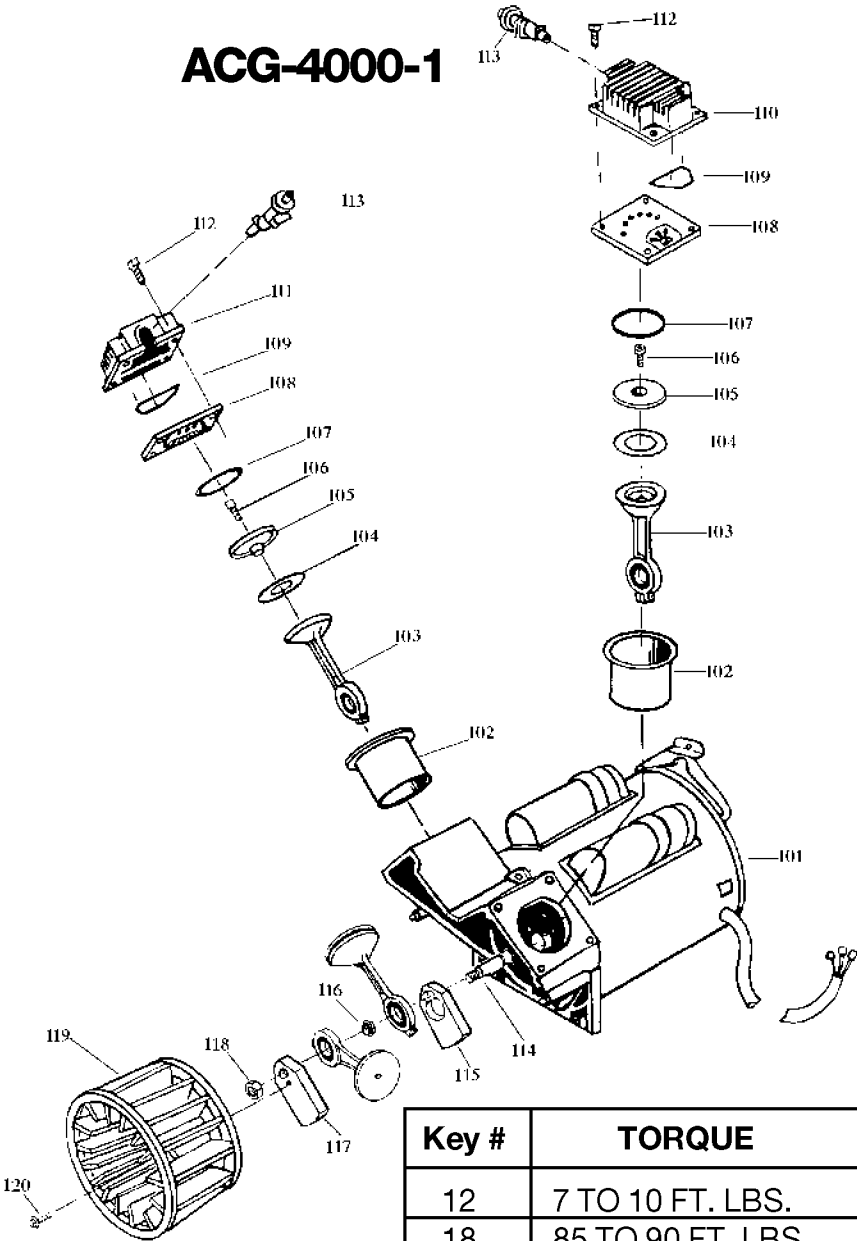

ACG-4000-1

Key #	TORQUE
12	7 TO 10 FT. LBS.
18	85 TO 90 FT. LBS.
20	75 TO 90 IN. LBS.
* TORQUE WRENCH MUST BE USED	

Parts List for PTFTV560V Type 0

Item Number	Part Number	Description	Qty Required
1	DAC-243	SHROUD REAR TWIN CYL	1
2	DAC-244	SHROUD FRONT TWIN CY	1
3	SSF-553-1	SCREW #10-24X.563 TH	3
4	SSG-3102	ORING .176 X .070 IS	1
5	ACG-13	COVER INTAKE MUFFLER	1
6	ACG-12	ELEMENT FILTER INTAK	1
7	SSF-554	SCREW #10-14X2.50 PA	2
8	000000-00	No Longer Available	1
9	ACG-41	TUBE OUTLET 60G RIGH	1
10	000000-00	No Longer Available	1
11	SSP-7812	ASSY NUT SLEEVE 1/2	2
12	SSF-550	NUT .750-16 UNF COMP	2
13	CAC-1120	SLEEVE SILICONE	2
14	000000-00	No Longer Available	1
15	SS-8553	CONNECTOR BODY	1
16	SSP-7811	ASSY NUT SLEEVE 1/4	1
17	ACG-58	TUBE PRESSURE RELIEF	1
18	SSP-7811	ASSY NUT SLEEVE 1/4	1
19	000000-00	No Longer Available	1
20	33821-00	BUSHING	1
20	438010040063	HEYCO BUSHINGS	1
21	GA-360-B	GAUGE 300 PSI BACK M	1
22	TIA-4150	VALVE SAFETY 150 .25	1
23	000000-00	No Longer Available	1
24	N000323	VALVE GLOBE 200 PSI	1
25	000000-00	No Longer Available	1
26	ACG-18	CUP SADDLE MOUNT	2