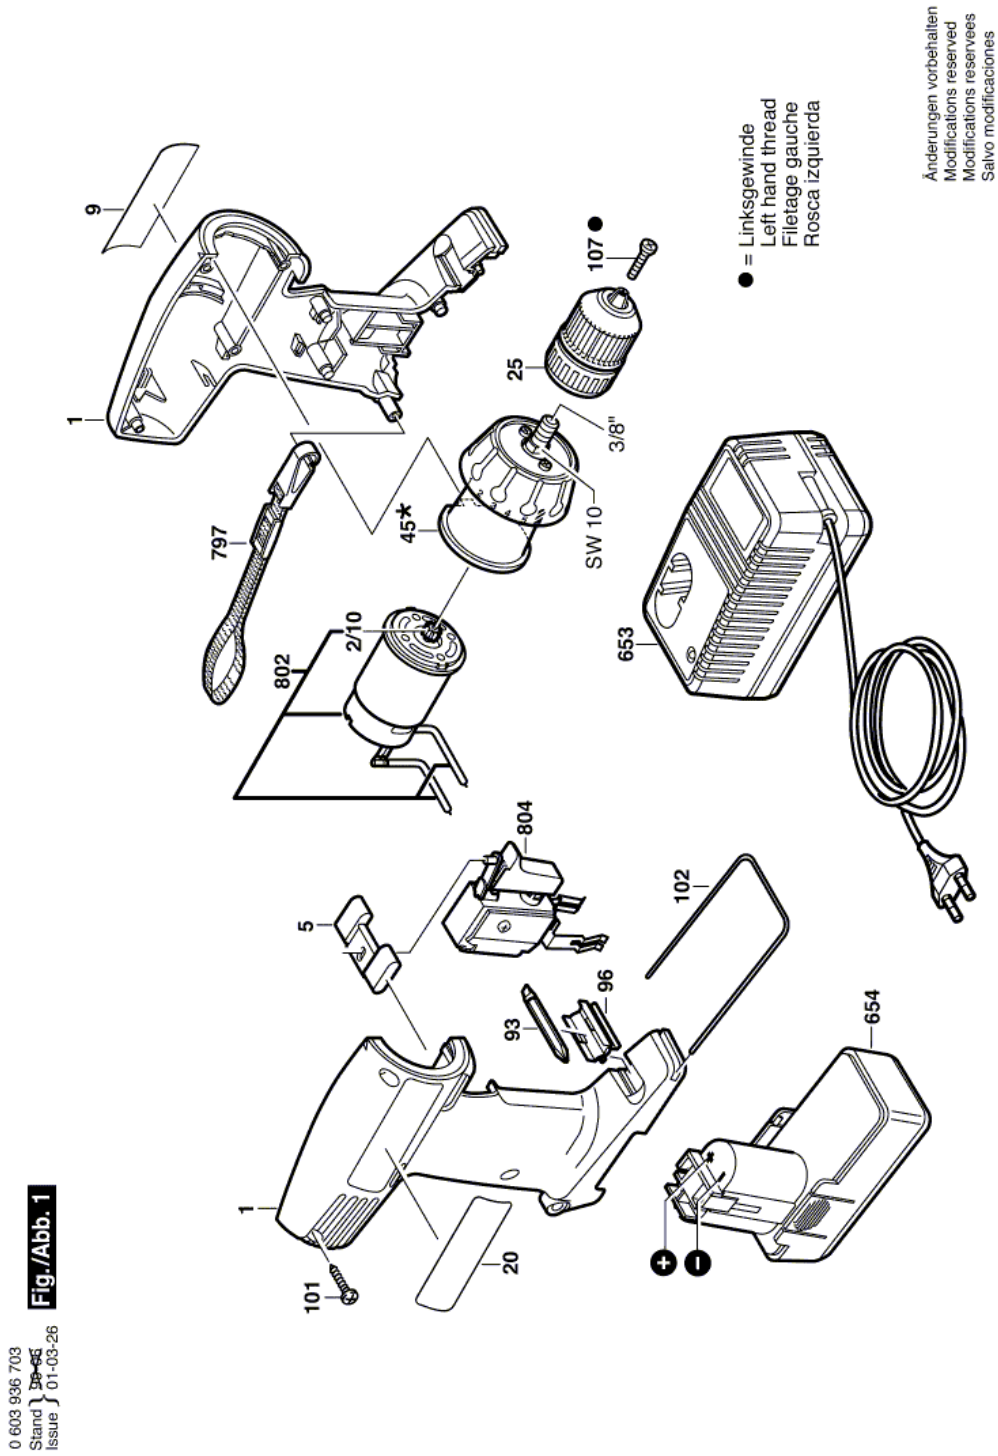

Illustration - Type E

Information subject to change without further notice.