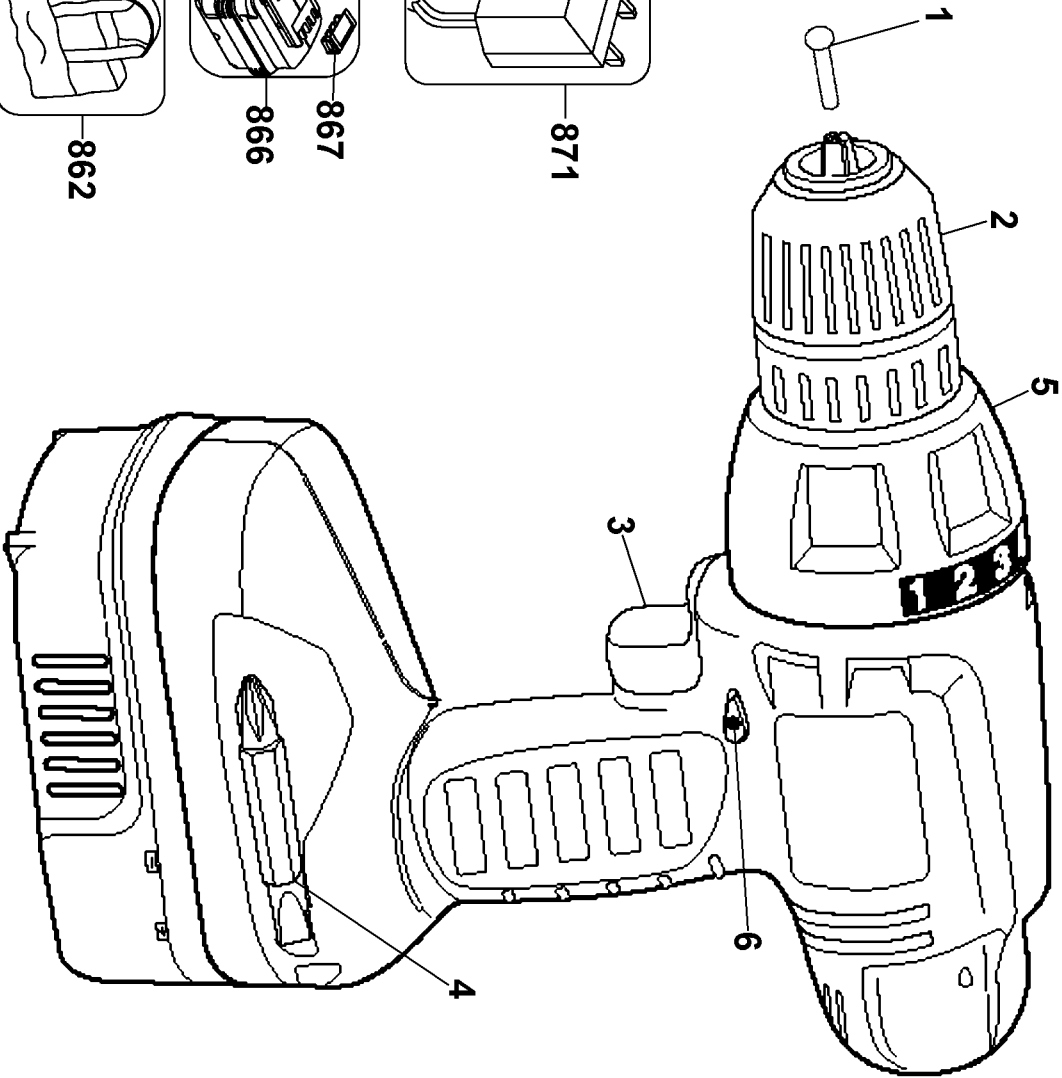

## Parts List for PS2400K Type 2

Item Number	Part Number	Description	Qty Required
1	149518-01	SCREW	1
2	419233-06	KEYLESS CHUCK	1
3	5102586-15	VSR SWITCH	1
4	607918-41	SCREWDRIVER BIT	1
5	5146465-00	MOTOR & GEARBOX	1
6	311978-01	F/R ACTUATOR	1
862	585202-00	TOOL BAG	1
866	90504665	BATTERY PACK	1
867	5102026-00	BATTERY CAP	1
871	90553447	CHARGER	1