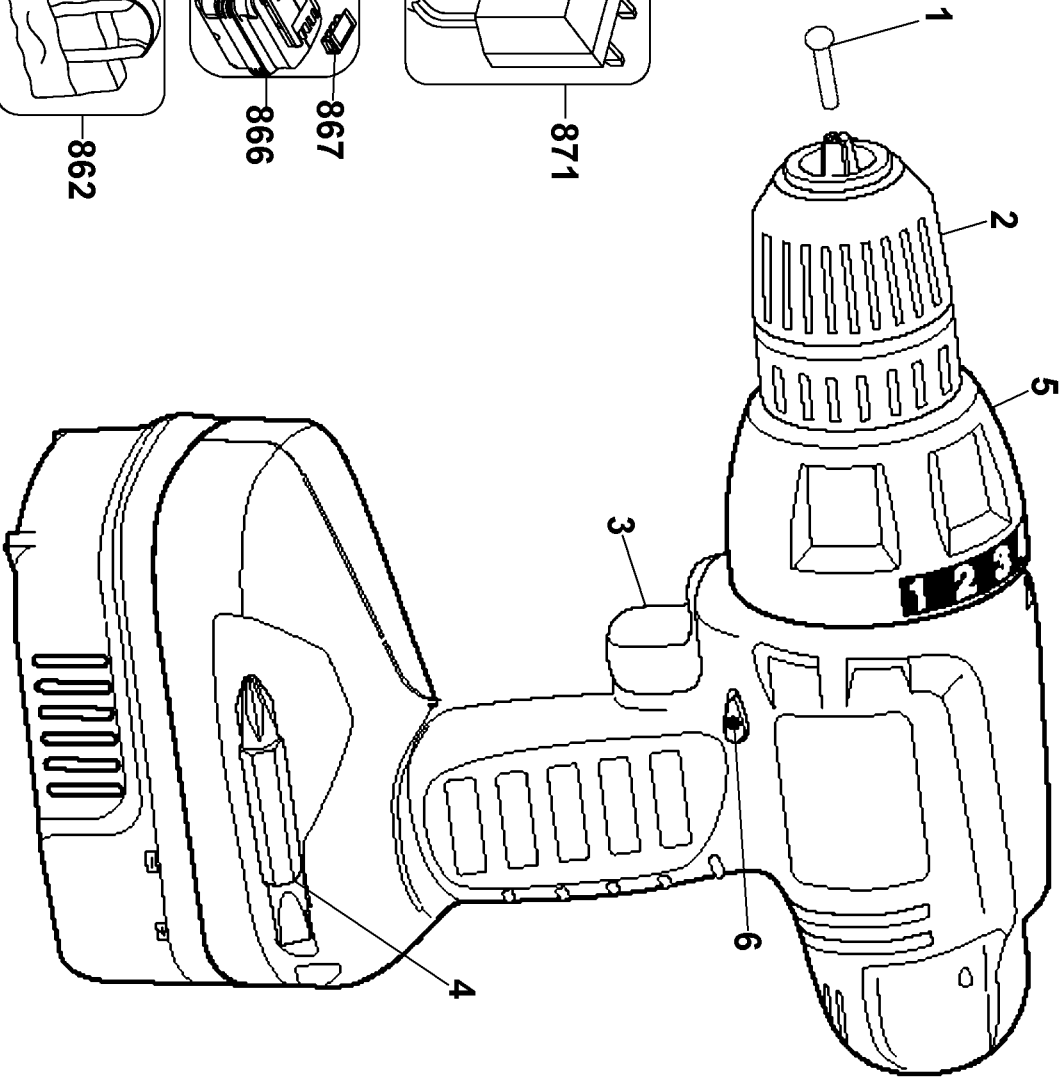

### Parts List for PS2400 Type 3

Item Number	Part Number	Description	Qty Required
1	149518-01	SCREW	1
2	419233-06	KEYLESS CHUCK	1
3	90521364	SWITCH, W/JACK	1
4	607918-41	SCREWDRIVER BIT	1
5	90501038	MOTOR & GEARBOX	1
6	5146830-00	ACTUATOR FWR/REV	1
862	585202-00	TOOL BAG	1
866	90504665	BATTERY PACK	1
867	5102026-00	BATTERY CAP	1
871	90501161	CHARGER	1