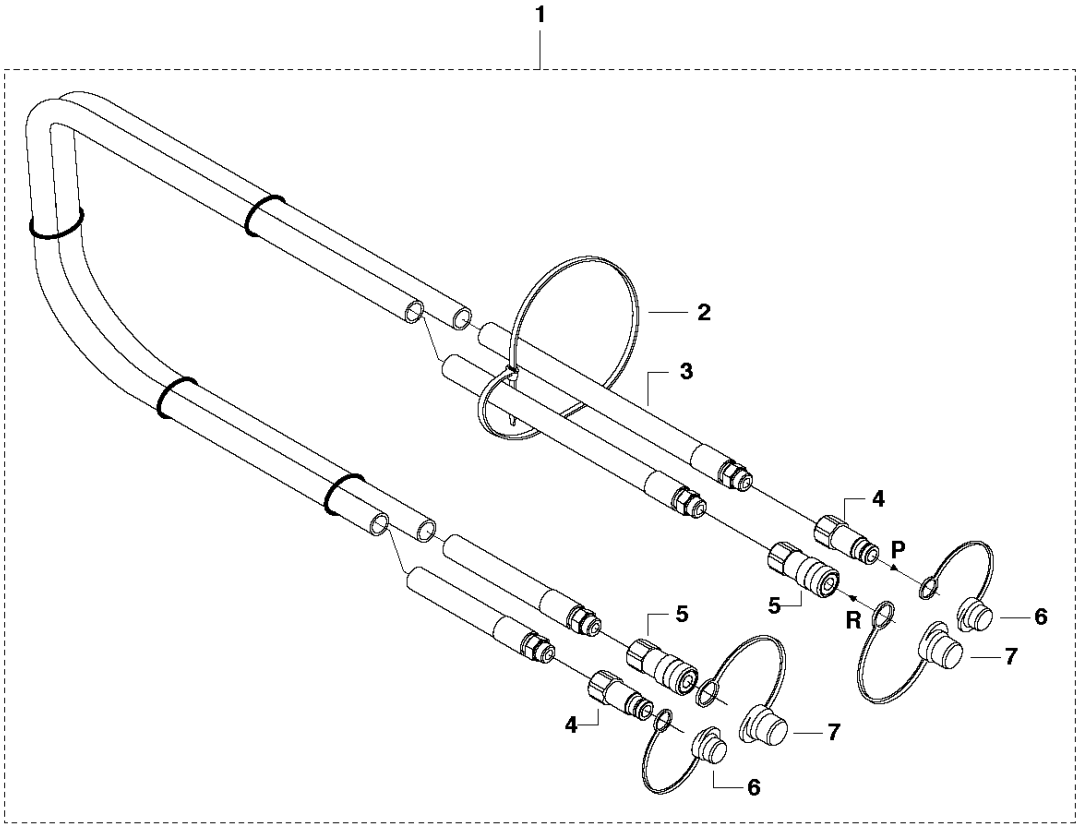

G PP518
HOSE SET

SLANG

PP 518, 2012-06

Ref	Part no.	Description	Remark	Qty	Kit
1	510 20 23-06	SLANG	HOSE 1 Incl. 2 - 7, 1/2" x 25'	1	
1	510 20 23-08	SLANG	HOSE 1 Incl. 2 - 7, 5/8" x 25'	1	1
1	510 20 23-10	SLANG	HOSE 1 Incl. 2 - 7, 5/8" x 50'	1	1
2	542 16 62-14	BUNTBAND	TIE WRAP 2	5	1
3	510 20 23-07	SLANG	HOSE 2 1/2" x 25'	2	1
3	510 20 23-09	SLANG	HOSE 2 5/8" x 25'	2	1
3	510 20 23-11	SLANG	HOSE 2 5/8" x 50'	2	1
4	541 20 75-45	FITTING	FITTING 2 Male	2	1
5	541 20 75-44	FITTING	FITTING 2 Female	2	1
6	506 11 44-01	DUST PROTECTION	DUST PROTECTION 2	2	1
7	506 17 37-01	DAMMSKYDD	DUST COVER 2	2	1