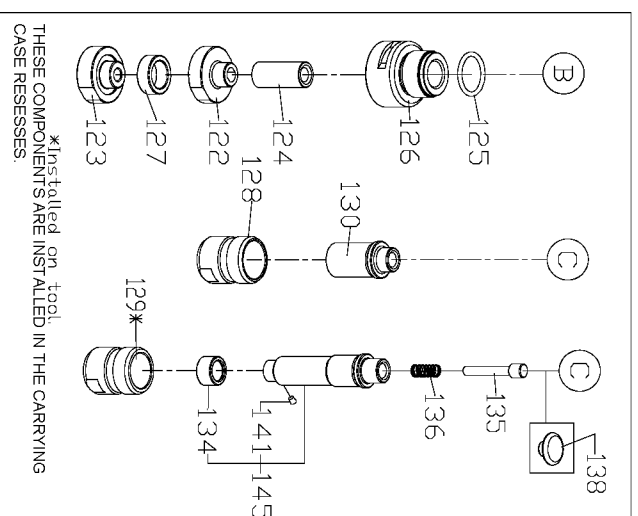

PORTER-CABLE PALM NAILER

WARNING: Repairs should only be attempted by trained repairmen. Contact the nearest Porter-Cable Service Center or other competent repair center.

PN650

Parts List for PN650 Type 1

Item Number	Part Number	Description	Qty Required
97	901876	LABEL	1
101	890738	WASHER/BOLT ASSY	10
102	901857	SS/A CAP -HOUSING	1
103	904062	GASKET	1
104	904063	O-RING (53.64 X 2.62	10
105	904064	COLLAR (PU)	1
106	904065	O-RING (56.87 X 1.78	10
107	904066	CYLINDER VALVE	1
108	904067	O-RING (50.52 X1.78)	10
109	904068	SEAL	1
110	904069	CYLINDER	1
111	904070	O-RING (42.52 X2.62)	10
112	904071	O-RING (40.87 X3.53)	10
113	60082	DRIVER KIT	1
113	904186	DRIVER MAINT KIT	1
113	904072	SS/A DRIVER	1
114	904073	O-RING (61.6 X 2.62)	10
115	904074	BUMPER	1
116	901877	HOUSING -PN650 W/ IN	1
117	PAP252	PLUG	1
118	884443	PROTECTIVE COVER	1
119	904075	DRIVER DISK	1
120	904076	WASHER	10
121	904077	SPRING	10
122	901863	HAMMER BASE	1
123	901870	HAMMER HEAD	1
124	901872	SLEEVE	1

Parts List for PN650 Type 1

Item Number	Part Number	Description	Qty Required
125	898308	O-RING	10
126	901871	BUSHING	10
127	904059	COMPRESSION RING (PU	1
128	904619	BUSHING - NAIL GUIDE	10
129	904078	BUSHING	10
130	901867	GUIDE	1
131	904079	RETAINER- STEEL BAND	1
133	904523	SS/A MAGENT TIP	1
134	904521	NOSE CUSHION - PU	1
135	901865	DRIVE PIN	1
136	901864	SPRING	10
138	904060	CAP (PLASTIC)	1
140	901861	COVER	1
141	901868	MAGNET	1
142	904082	DRIVER BLADE	1
144	904523	SS/A MAGENT TIP	1
145	901862	SS/A NAIL GUIDE- FIN	1
146	884293	AIR TOOL OIL (18CC)	1
147	884298	HEX WRENCH (4MM)	1
148	901858	WRENCH BOX END	1
149	901854	CARRYING CASE	1
150	887712	LATCH CARRYING CASE	1
836	901866	OVERHAUL KIT	1
846	60081	OVERHAUL KIT	1
856	893579	SAFETY GLASSES	1