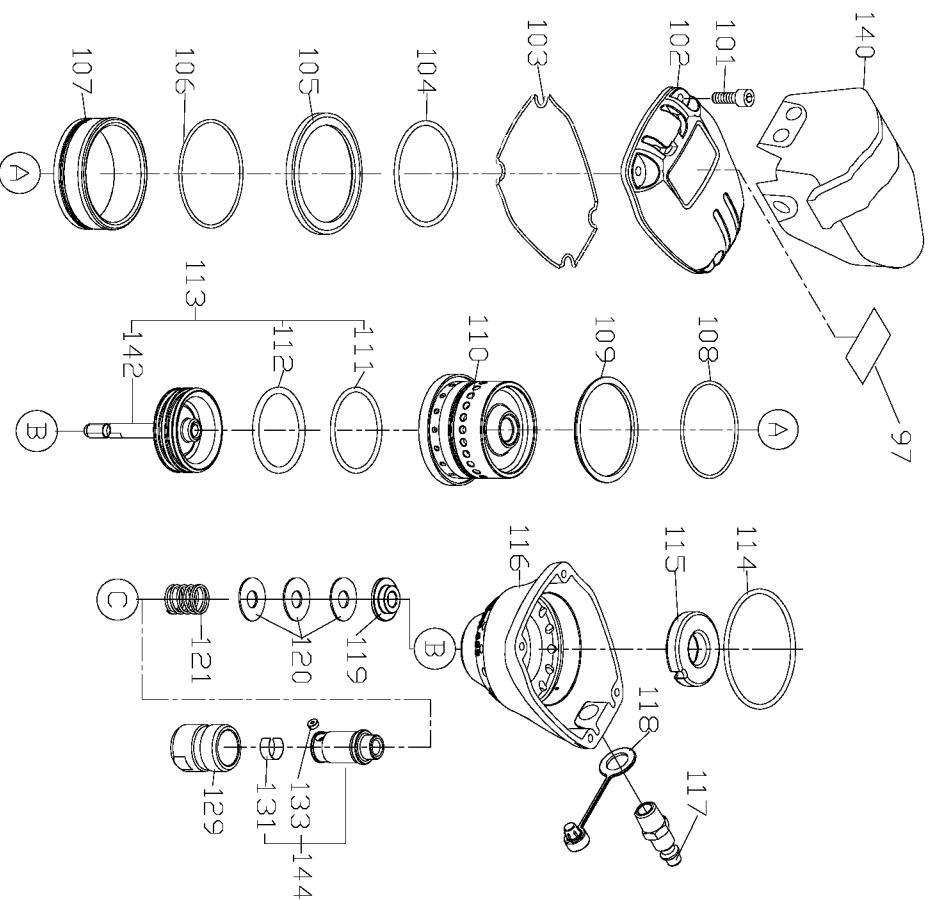

PORTER-CABLE PALM NAILER

WARNING: Repairs should only be attempted by trained repairmen. Contact the nearest Porter-Cable Service Center or other competent repair center.

PN650

Parts List for PN650 Type 1

Item Number	Part Number	Description	Qty Required
97	901876	LABEL	1
101	890738	WASHER/BOLT ASSY	10
102	901857	SS/A CAP -HOUSING	1
103	904062	GASKET	1
104	904063	O-RING (53.64 X 2.62	10
105	904064	COLLAR (PU)	1
106	904065	O-RING (56.87 X 1.78	10
107	904066	CYLINDER VALVE	1
108	904067	O-RING (50.52 X1.78)	10
109	904068	SEAL	1
110	904069	CYLINDER	1
111	904070	O-RING (42.52 X2.62)	10
112	904071	O-RING (40.87 X3.53)	10
113	60082	DRIVER KIT	1
113	904186	DRIVER MAINT KIT	1
113	904072	SS/A DRIVER	1
114	904073	O-RING (61.6 X 2.62)	10
115	904074	BUMPER	1
116	901877	HOUSING -PN650 W/ IN	1
117	PAP252	PLUG	1
118	884443	PROTECTIVE COVER	1
119	904075	DRIVER DISK	1
120	904076	WASHER	10
121	904077	SPRING	10
122	901863	HAMMER BASE	1
123	901870	HAMMER HEAD	1
124	901872	SLEEVE	1

Parts List for PN650 Type 1

Item Number	Part Number	Description	Qty Required
125	898308	O-RING	10
126	901871	BUSHING	10
127	904059	COMPRESSION RING (PU	1
128	904619	BUSHING - NAIL GUIDE	10
129	904078	BUSHING	10
130	901867	GUIDE	1
131	904079	RETAINER- STEEL BAND	1
133	904523	SS/A MAGENT TIP	1
134	904521	NOSE CUSHION - PU	1
135	901865	DRIVE PIN	1
136	901864	SPRING	10
138	904060	CAP (PLASTIC)	1
140	901861	COVER	1
141	901868	MAGNET	1
142	904082	DRIVER BLADE	1
144	904523	SS/A MAGENT TIP	1
145	901862	SS/A NAIL GUIDE- FIN	1
146	884293	AIR TOOL OIL (18CC)	1
147	884298	HEX WRENCH (4MM)	1
148	901858	WRENCH BOX END	1
149	901854	CARRYING CASE	1
150	887712	LATCH CARRYING CASE	1
836	901866	OVERHAUL KIT	1
846	60081	OVERHAUL KIT	1
856	893579	SAFETY GLASSES	1