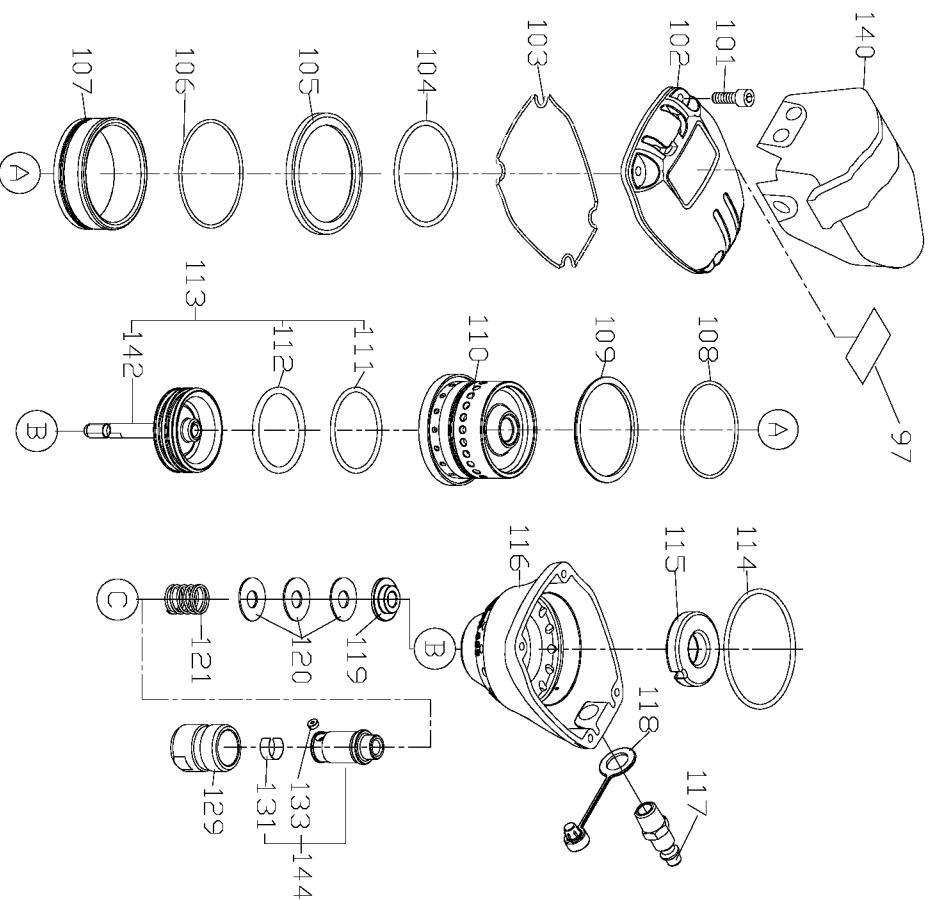

# PORTER-CABLE PALM NAILER

WARNING: Repairs should only be attempted by trained repairmen. Contact the nearest Porter-Cable Service Center or other competent repair center.

## PN650

## Parts List for PN650 Type 1

Item Number	Part Number	Description	Qty Required
97	901876	LABEL	1
101	890738	WASHER/BOLT ASSY	10
102	901857	SS/A CAP -HOUSING	1
103	904062	GASKET	1
104	904063	O-RING (53.64 X 2.62	10
105	904064	COLLAR (PU)	1
106	904065	O-RING (56.87 X 1.78	10
107	904066	CYLINDER VALVE	1
108	904067	O-RING (50.52 X1.78)	10
109	904068	SEAL	1
110	904069	CYLINDER	1
111	904070	O-RING (42.52 X2.62)	10
112	904071	O-RING (40.87 X3.53)	10
113	60082	DRIVER KIT	1
113	904186	DRIVER MAINT KIT	1
113	904072	SS/A DRIVER	1
114	904073	O-RING (61.6 X 2.62)	10
115	904074	BUMPER	1
116	901877	HOUSING -PN650 W/ IN	1
117	PAP252	PLUG	1
118	884443	PROTECTIVE COVER	1
119	904075	DRIVER DISK	1
120	904076	WASHER	10
121	904077	SPRING	10
122	901863	HAMMER BASE	1
123	901870	HAMMER HEAD	1
124	901872	SLEEVE	1

## Parts List for PN650 Type 1

Item Number	Part Number	Description	Qty Required
125	898308	O-RING	10
126	901871	BUSHING	10
127	904059	COMPRESSION RING (PU	1
128	904619	BUSHING - NAIL GUIDE	10
129	904078	BUSHING	10
130	901867	GUIDE	1
131	904079	RETAINER- STEEL BAND	1
133	904523	SS/A MAGENT TIP	1
134	904521	NOSE CUSHION - PU	1
135	901865	DRIVE PIN	1
136	901864	SPRING	10
138	904060	CAP (PLASTIC)	1
140	901861	COVER	1
141	901868	MAGNET	1
142	904082	DRIVER BLADE	1
144	904523	SS/A MAGENT TIP	1
145	901862	SS/A NAIL GUIDE- FIN	1
146	884293	AIR TOOL OIL (18CC)	1
147	884298	HEX WRENCH (4MM)	1
148	901858	WRENCH BOX END	1
149	901854	CARRYING CASE	1
150	887712	LATCH CARRYING CASE	1
836	901866	OVERHAUL KIT	1
846	60081	OVERHAUL KIT	1
856	893579	SAFETY GLASSES	1