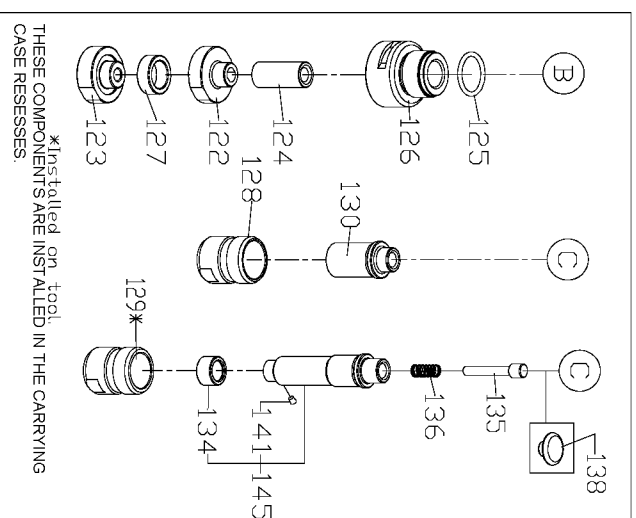

## PN650

## Parts List for PN650 Type 1

Item Number	Part Number	Description	Qty Required
97	901876	LABEL	1
101	890738	WASHER/BOLT ASSY	10
102	901857	SS/A CAP -HOUSING	1
103	904062	GASKET	1
104	904063	O-RING (53.64 X 2.62	10
105	904064	COLLAR (PU)	1
106	904065	O-RING (56.87 X 1.78	10
107	904066	CYLINDER VALVE	1
108	904067	O-RING (50.52 X1.78)	10
109	904068	SEAL	1
110	904069	CYLINDER	1
111	904070	O-RING (42.52 X2.62)	10
112	904071	O-RING (40.87 X3.53)	10
113	60082	DRIVER KIT	1
113	904186	DRIVER MAINT KIT	1
113	904072	SS/A DRIVER	1
114	904073	O-RING (61.6 X 2.62)	10
115	904074	BUMPER	1
116	901877	HOUSING -PN650 W/ IN	1
117	PAP252	PLUG	1
118	884443	PROTECTIVE COVER	1
119	904075	DRIVER DISK	1
120	904076	WASHER	10
121	904077	SPRING	10
122	901863	HAMMER BASE	1
123	901870	HAMMER HEAD	1
124	901872	SLEEVE	1

## Parts List for PN650 Type 1

Item Number	Part Number	Description	Qty Required
125	898308	O-RING	10
126	901871	BUSHING	10
127	904059	COMPRESSION RING (PU	1
128	904619	BUSHING - NAIL GUIDE	10
129	904078	BUSHING	10
130	901867	GUIDE	1
131	904079	RETAINER- STEEL BAND	1
133	904523	SS/A MAGENT TIP	1
134	904521	NOSE CUSHION - PU	1
135	901865	DRIVE PIN	1
136	901864	SPRING	10
138	904060	CAP (PLASTIC)	1
140	901861	COVER	1
141	901868	MAGNET	1
142	904082	DRIVER BLADE	1
144	904523	SS/A MAGENT TIP	1
145	901862	SS/A NAIL GUIDE- FIN	1
146	884293	AIR TOOL OIL (18CC)	1
147	884298	HEX WRENCH (4MM)	1
148	901858	WRENCH BOX END	1
149	901854	CARRYING CASE	1
150	887712	LATCH CARRYING CASE	1
836	901866	OVERHAUL KIT	1
846	60081	OVERHAUL KIT	1
856	893579	SAFETY GLASSES	1