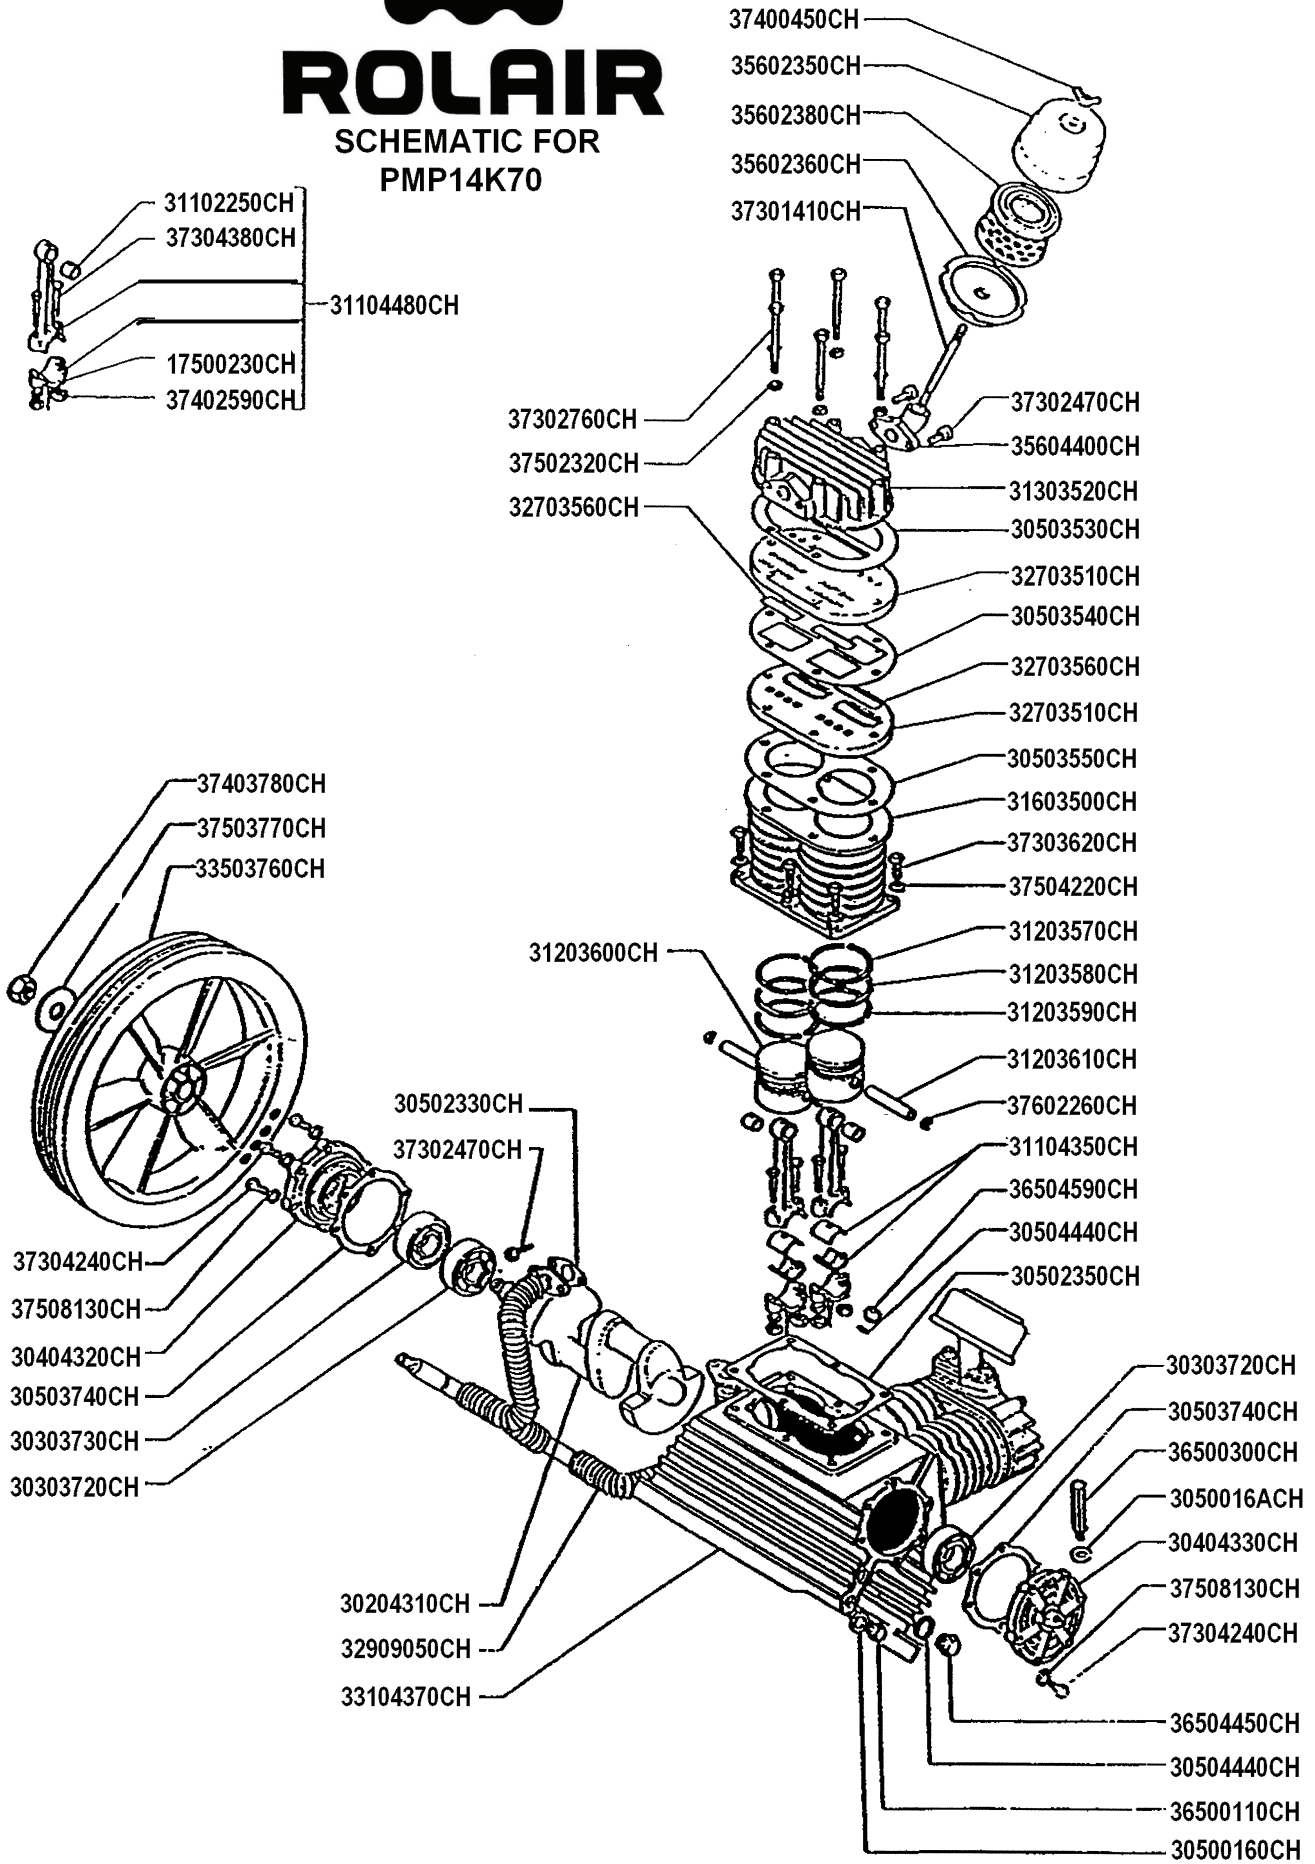

ROLAIR

SCHEMATIC FOR
PMP14K70

PARTS LIST FOR PMP14K70

Description	Part #	Qty.	Description	Part #	Qty.
Crankshaft	30204310CH	1	Aftercooler	32909110CH	1
Bearing	30303720CH	2	Crankcase	33104370CH	1
Oil Seal	30303730CH	1	Flywheel	31003760CH	1
Bearing Carrier	30404320CH	1	Filter Cover	35602350CH	2
Bearing Carrier	30404330CH	1	Filter Base	35602360CH	2
Gasket	3050016ACH	1	Filter Element	35602380CH	2
Gasket	30502330CH	2	Elbow	35604400CH	2
Gasket	30502350CH	2	Drain Bolt	36500110CH	1
Gasket	30503530CH	2	3/8" Breather/Oil Fill Plug	36500300CH	1
Gasket	30503540CH	2	Sight Gauge	36504450CH	1
Gasket	30503550CH	2	Plug	36504590CH	1
Gasket	30503740CH	2	Tension Rod	37301410CH	2
Gasket	30504440CH	2	Bolt	37302470CH	4
Bushing	31102250CH	4	Bolt	37302760CH	12
Bearing Shell	31104350CH	4	Bolt	37303620CH	12
Connecting Rod w/Upper Bushing	31104480CH	4	Bolt	37304240CH	12
Ring	31203570CH	4	Bolt	37304380CH	8
Ring	31203580CH	4	Wing Nut	37400450CH	2
Ring	31203590CH	4	Nut	37402590CH	8
Piston	31203600CH	4	Nut	37403780CH	1
Piston Pin	31203610CH	4	Washer	37508130CH	12
Head	31303520CH	2	Washer	17500230CH	8
Cylinder	31603500CH	2	Washer	37502320CH	12
Valve Plate	32703510CH	4	Washer	37503770CH	1
Valve	32703560CH	8	Washer	37504220CH	12
			Snap Ring	37602260CH	8