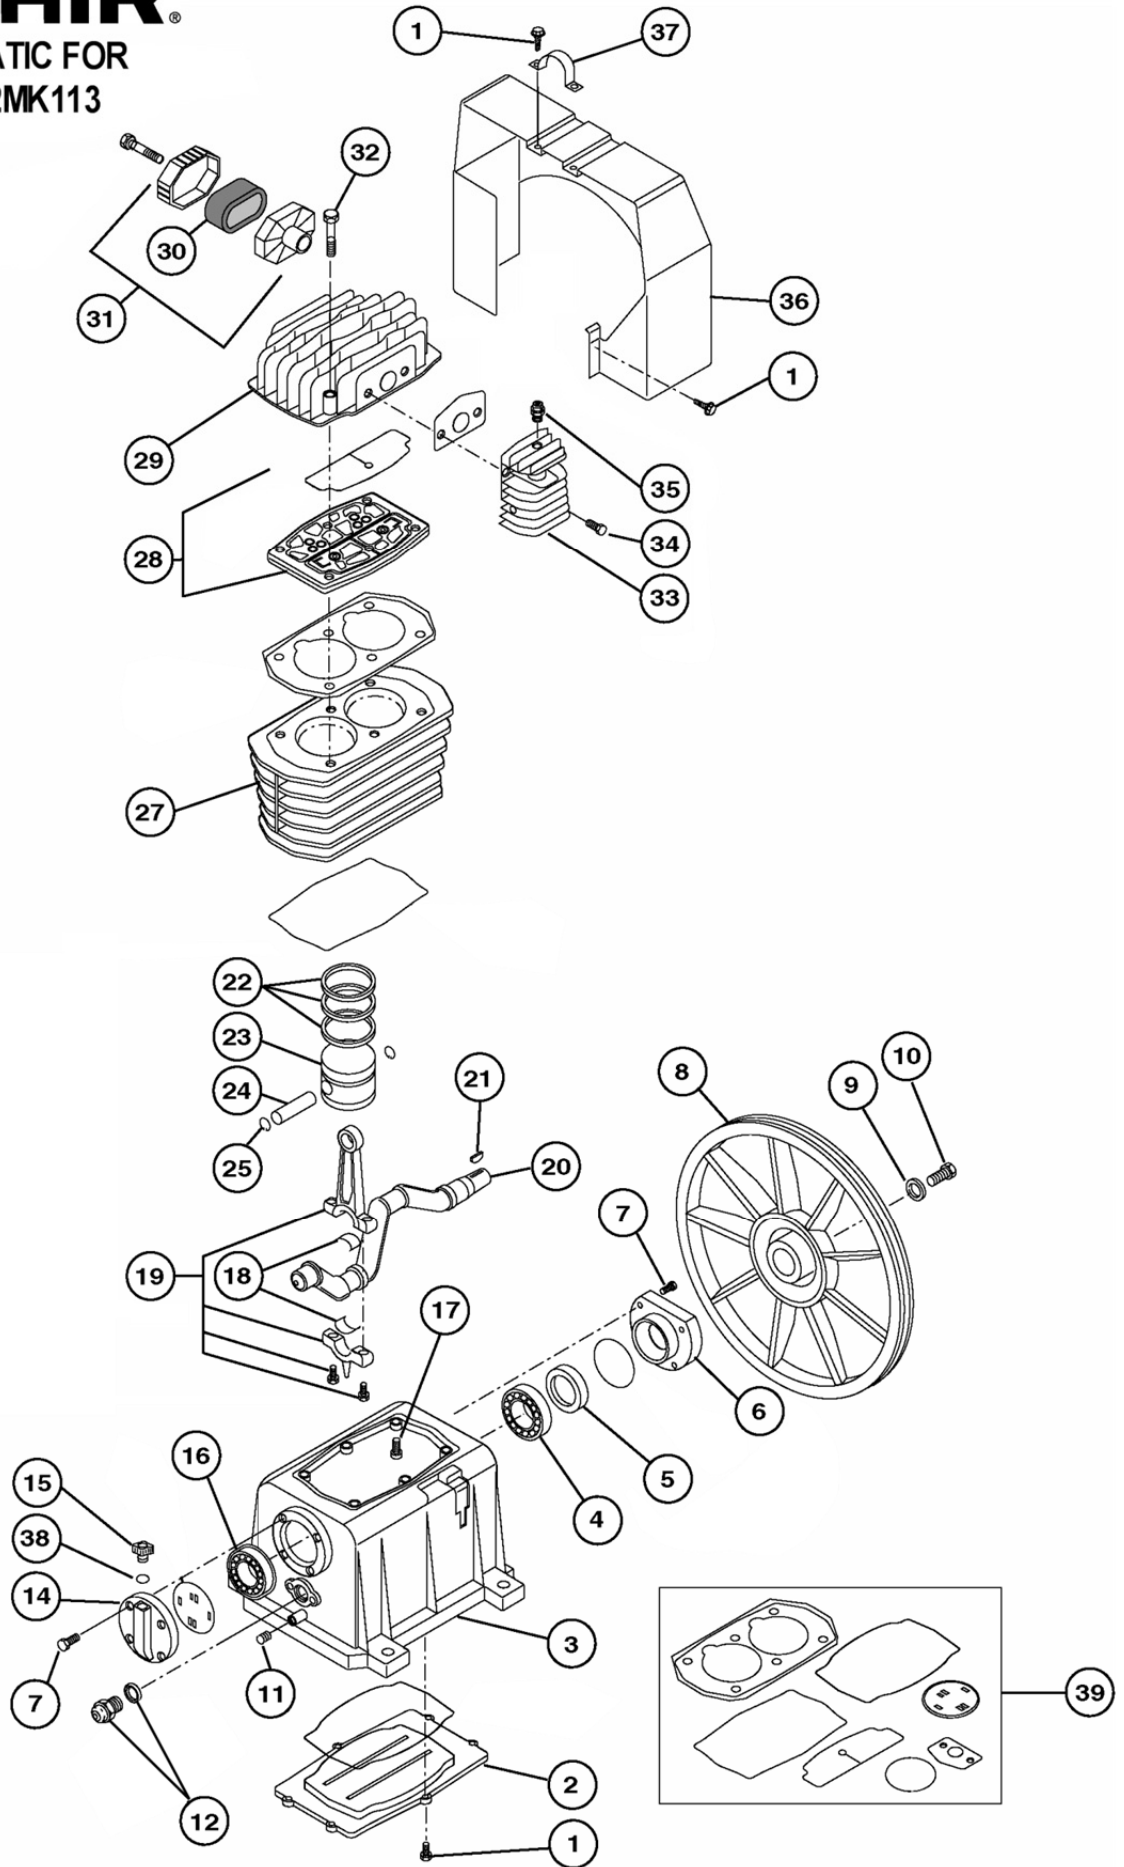

ROLAIR®

SCHEMATIC FOR
PMP12MK113

ROLAIR®

PARTS LIST FOR PMP12MK113

Schem #	Description	Part #	Qty.
1	Screw	FC014013054	10
2	Lower Cover	FC013164008	1
3	Crankcase	FC113164007	1
4	Bearing	FC033015000	1
5	Oil Seal	FC010008000	1
6	Bearing Carrier	FC113165008	1
7	Bolt	FC014013021	8
8	Flywheel	FC113164021	1
9	Washer	FC014005001	1
10	Bolt	FC014010041	1
11	Drain Plug	FC011001000	1
12	Sight Gauge with Gasket	FC012031000	1
14	Bearing Carrier	FC113141006	1
15	Breather/Oil Fill Plug	FC012047000	1
16	Bearing	FC033027000	1
17	Bolt	FC014011068	4
18	Bearing Shell	FC113144018	2
19	Connecting Rod with Bearing Shells	FC413144011	2
20	Crankshaft	FC113164012	1
21	Keystock	FC018008000	1
22	Ring Set (2 required)	FC213167001	2
23	Piston	FC113164009	2
24	Piston Pin	FC116025006	2
25	Snap Ring	FC015023000	4
27	Cylinder	FC113164001	1
28	Valve Plate Assembly with Upper Gasket	FC413164006	1
29	Head	FC113164002	1
30	Element	FC017003000	1
31	Intake Filter with Element	FC317001000	1
32	Bolt	FC014011025	6
33	Aftercooler	FC113144004	1
34	Bolt	FC014011073	2
35	Cold Start Valve	FC011158000	1
36	Shroud	FC113144010	1
37	Eye Bolt	FC113164014	1
38	O-Ring	FC010024000	1
39	Gasket Set	FC213164002	1