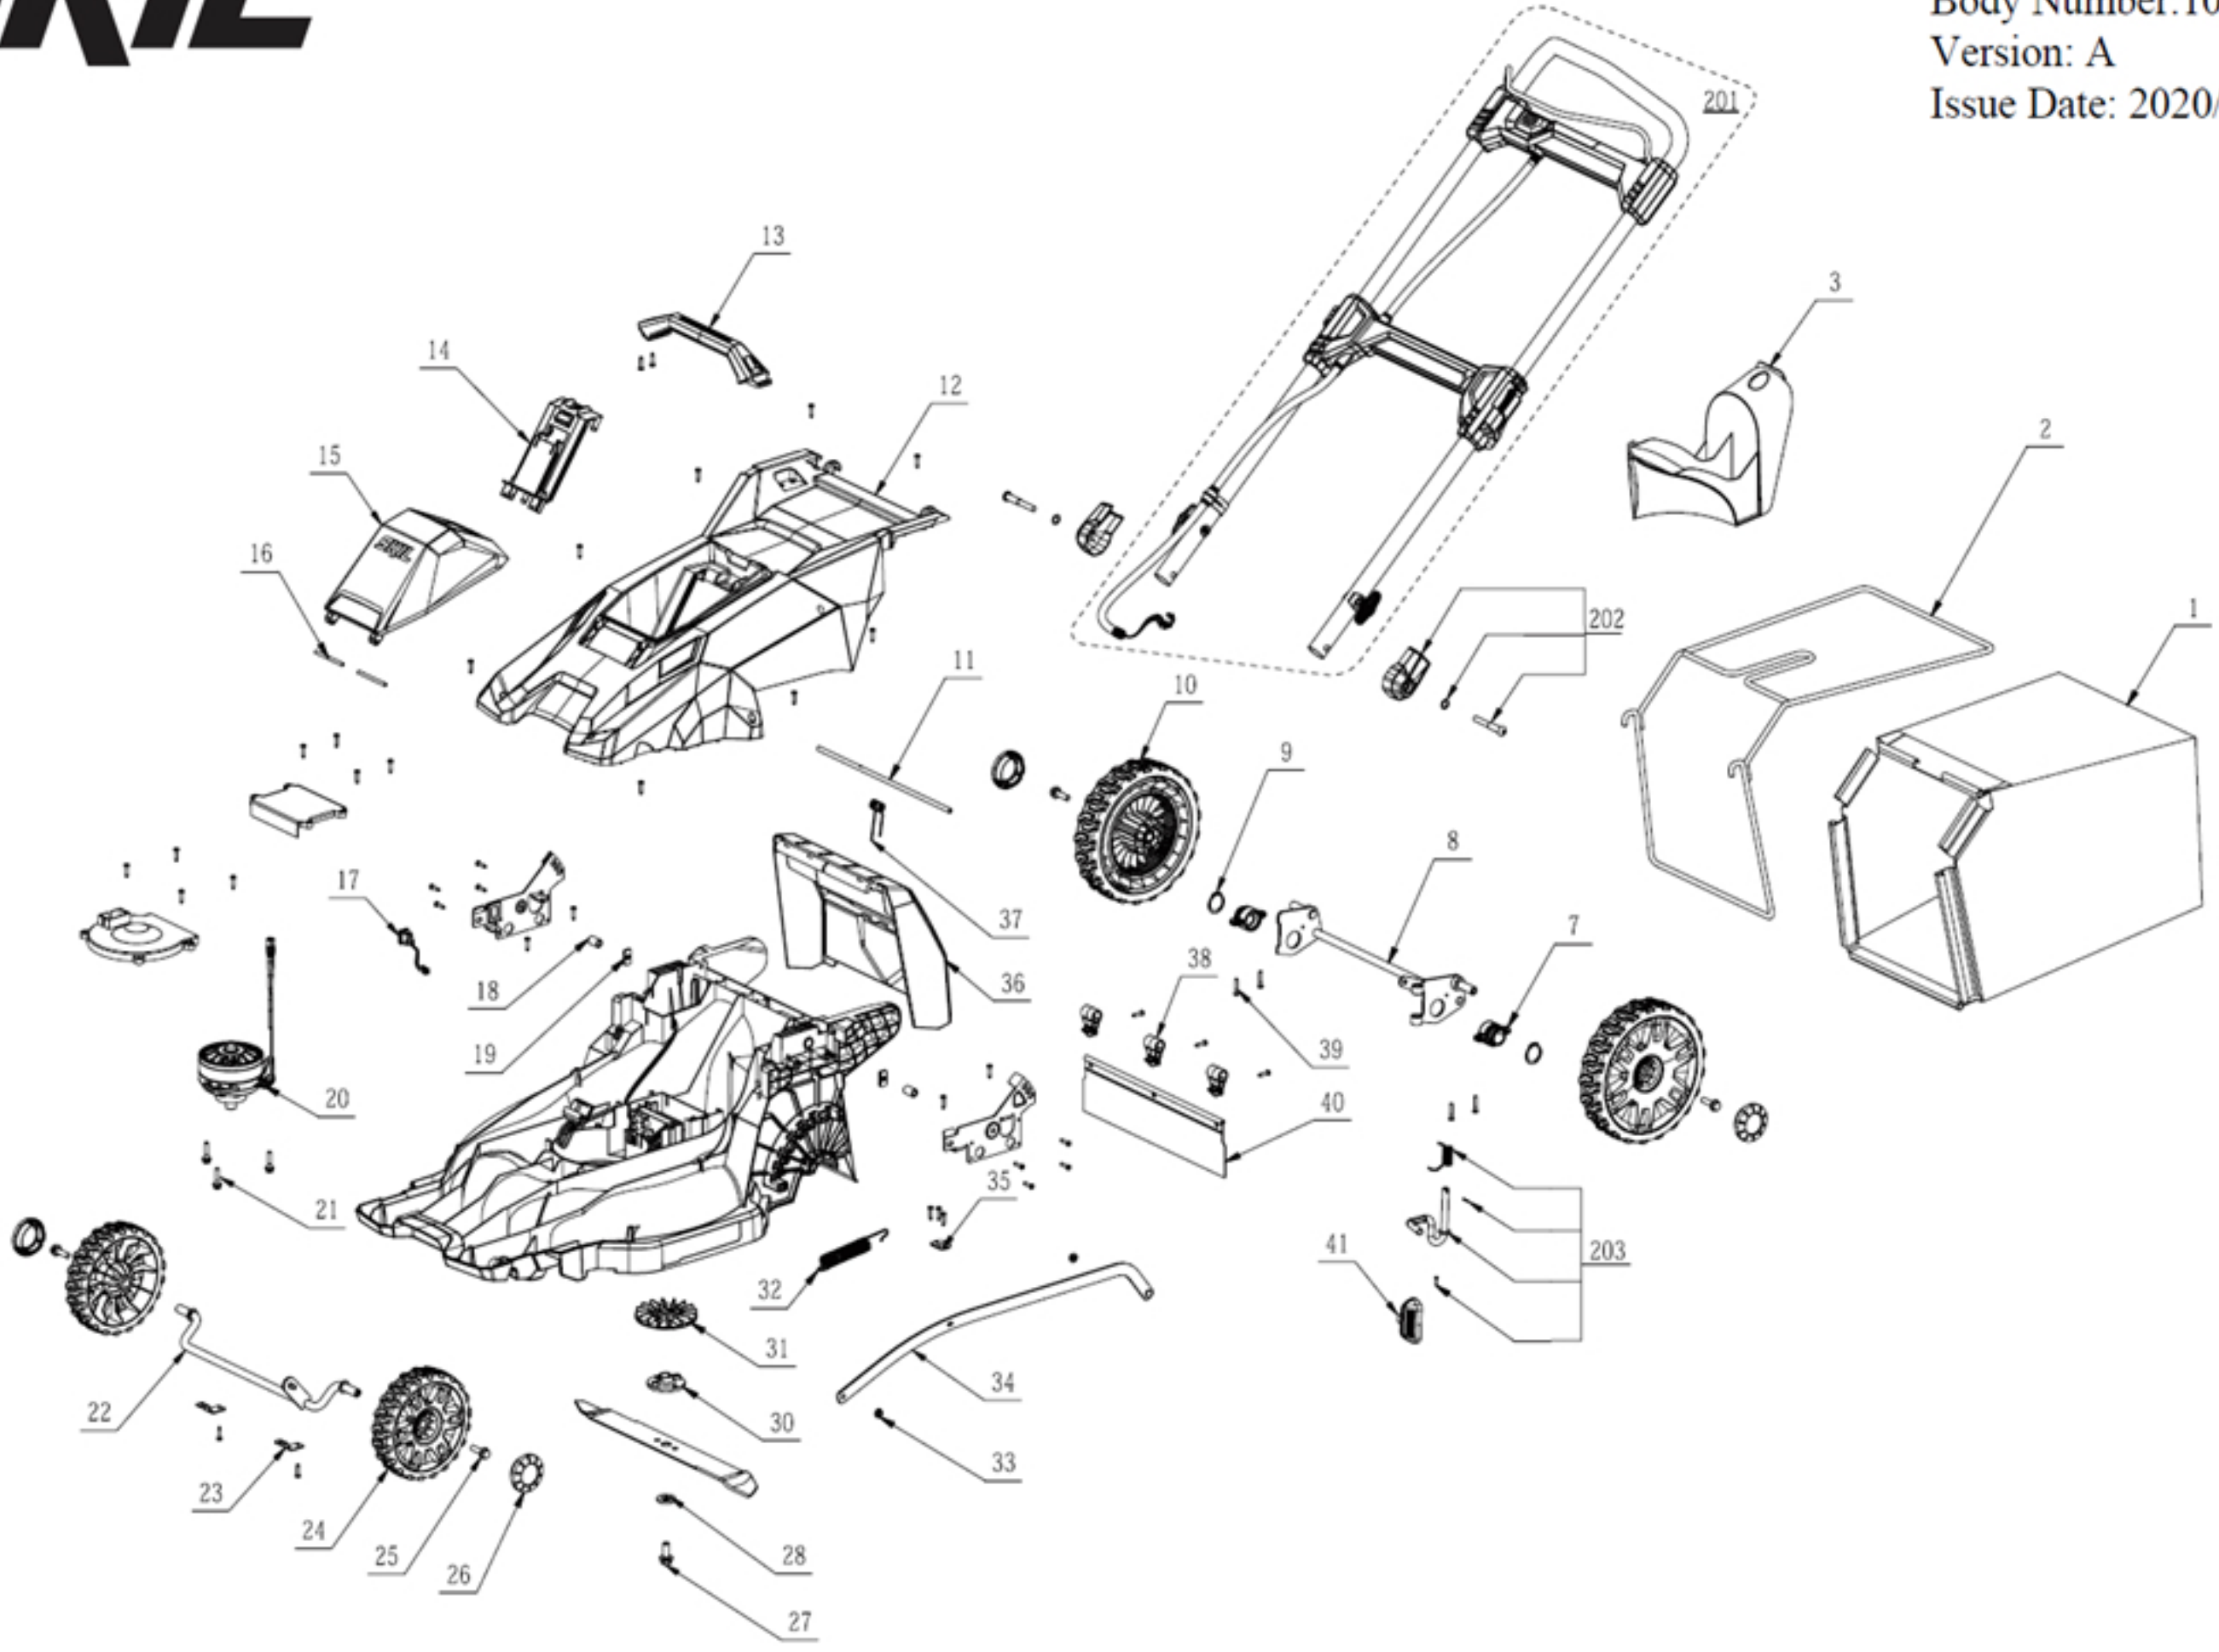

# SKIL®

Product Description: Lawn Mower  
Model Number: PM4910-00  
Body Number: 1000022001  
Version: A  
Issue Date: 2020/05/09

201

402