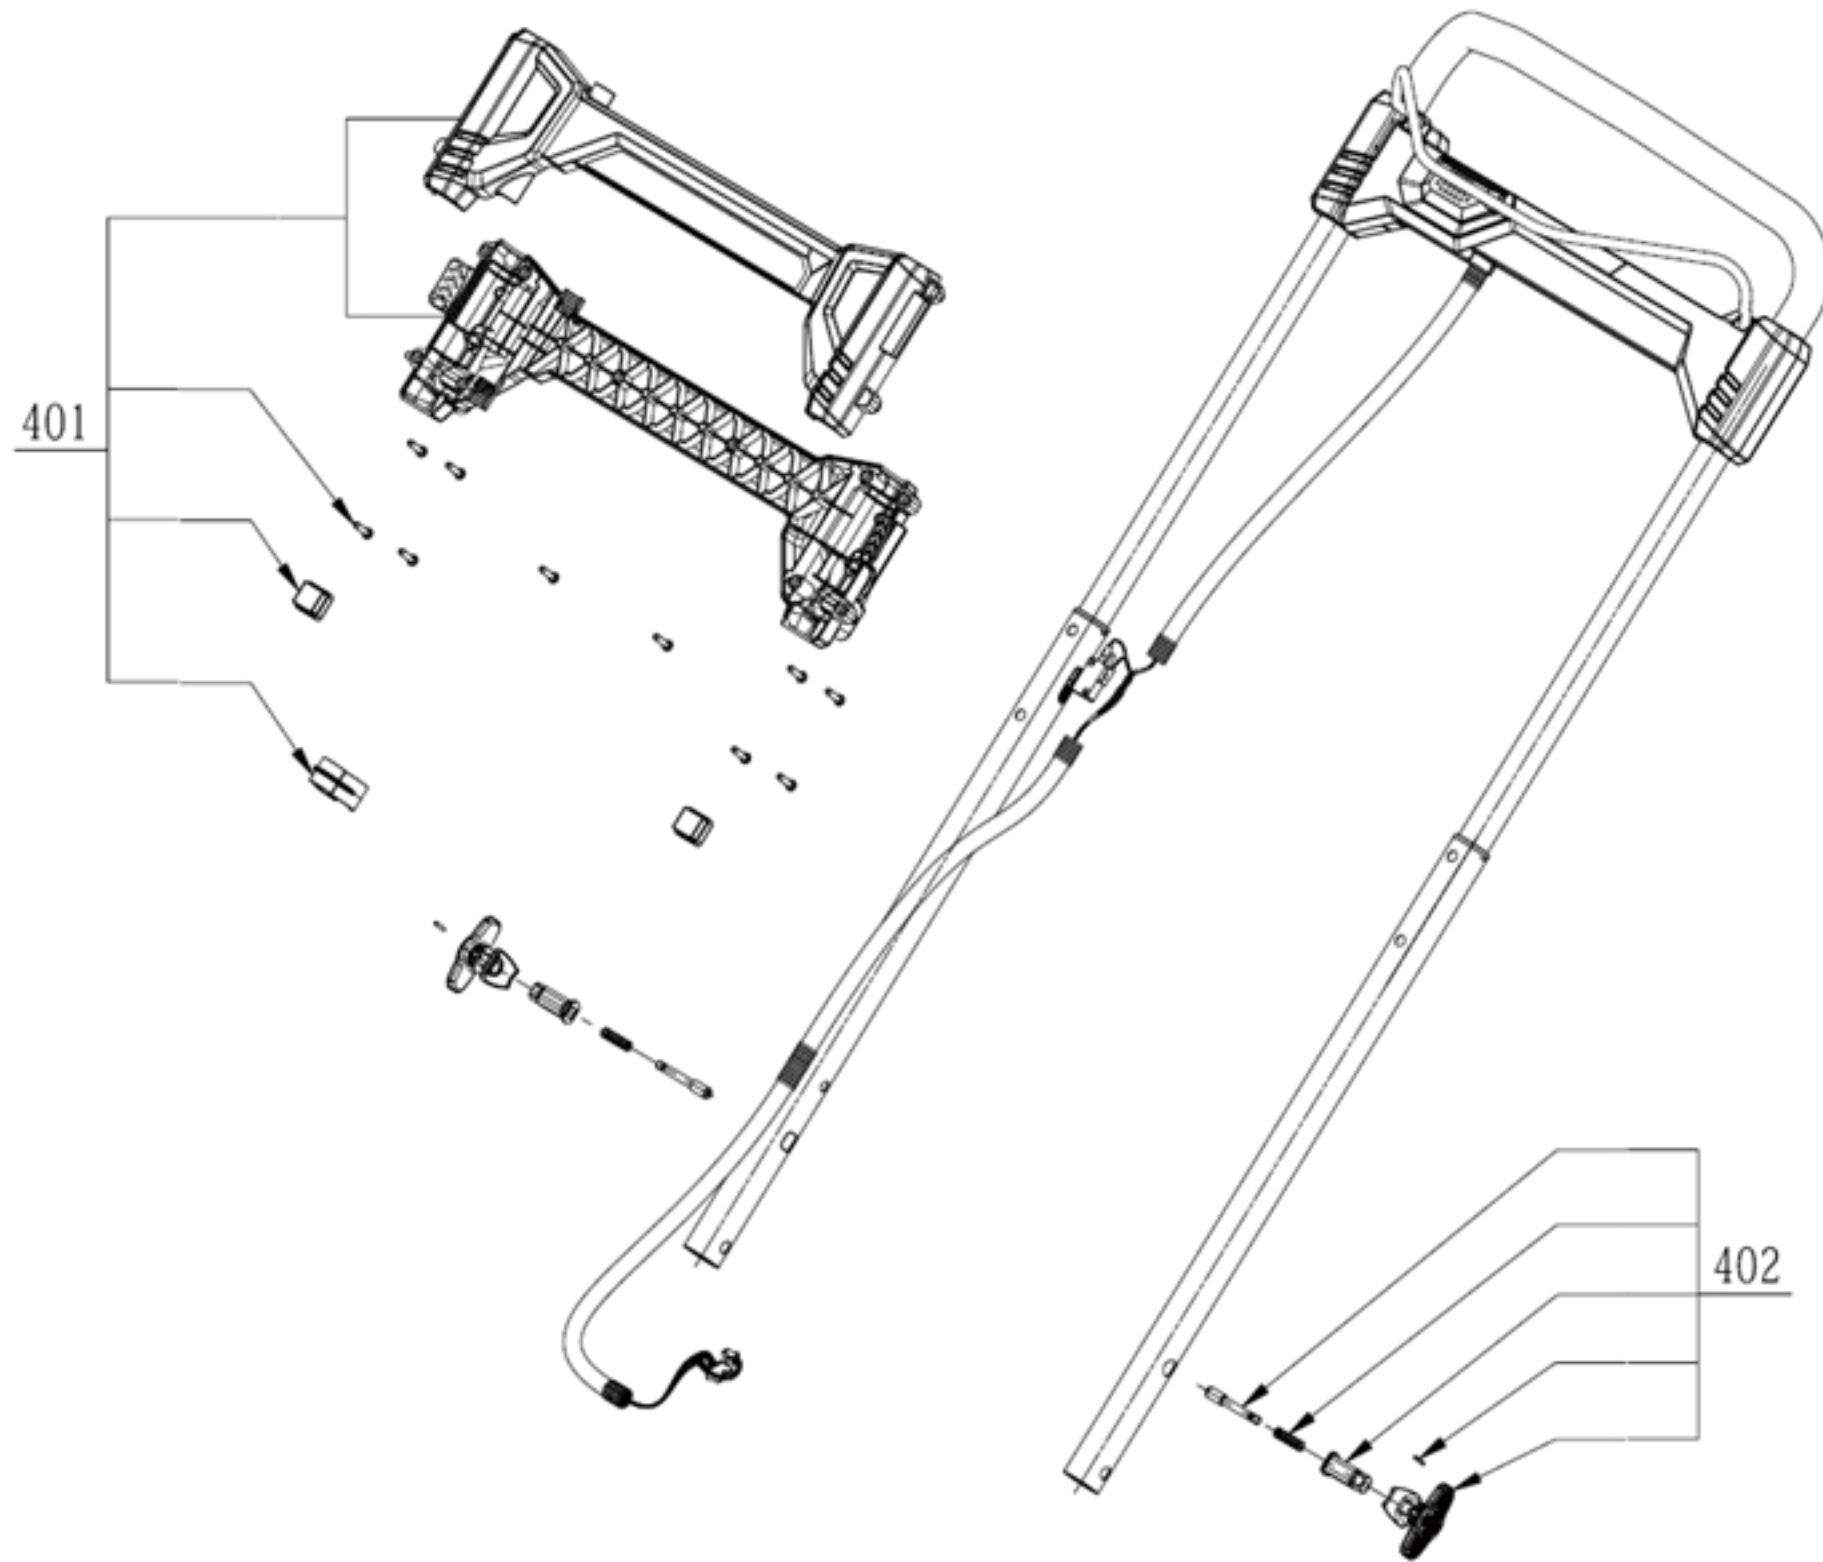

# SKIL®

Product Description: Lawn Mower  
Model Number: PM4910-00  
Body Number: 1000022001  
Version: A  
Issue Date: 2020/05/09

201

402