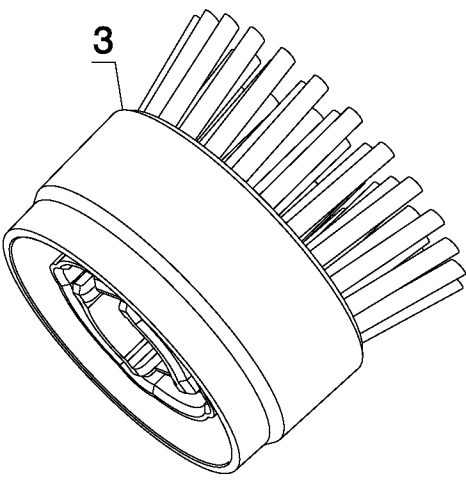

5

3

4

1

2

6

7

Parts List for PKS100 Type 1

Item Number	Part Number	Description	Qty Required
1	478056-00	PAD,SCRUB	1
2	478056-01	PAD,SCRUB-WHITE	1
3	477831-00	SCRUB BRUSH	1
4	478981-00	GLASS SCRUBBER	1
5	000000-00	No Longer Available	1