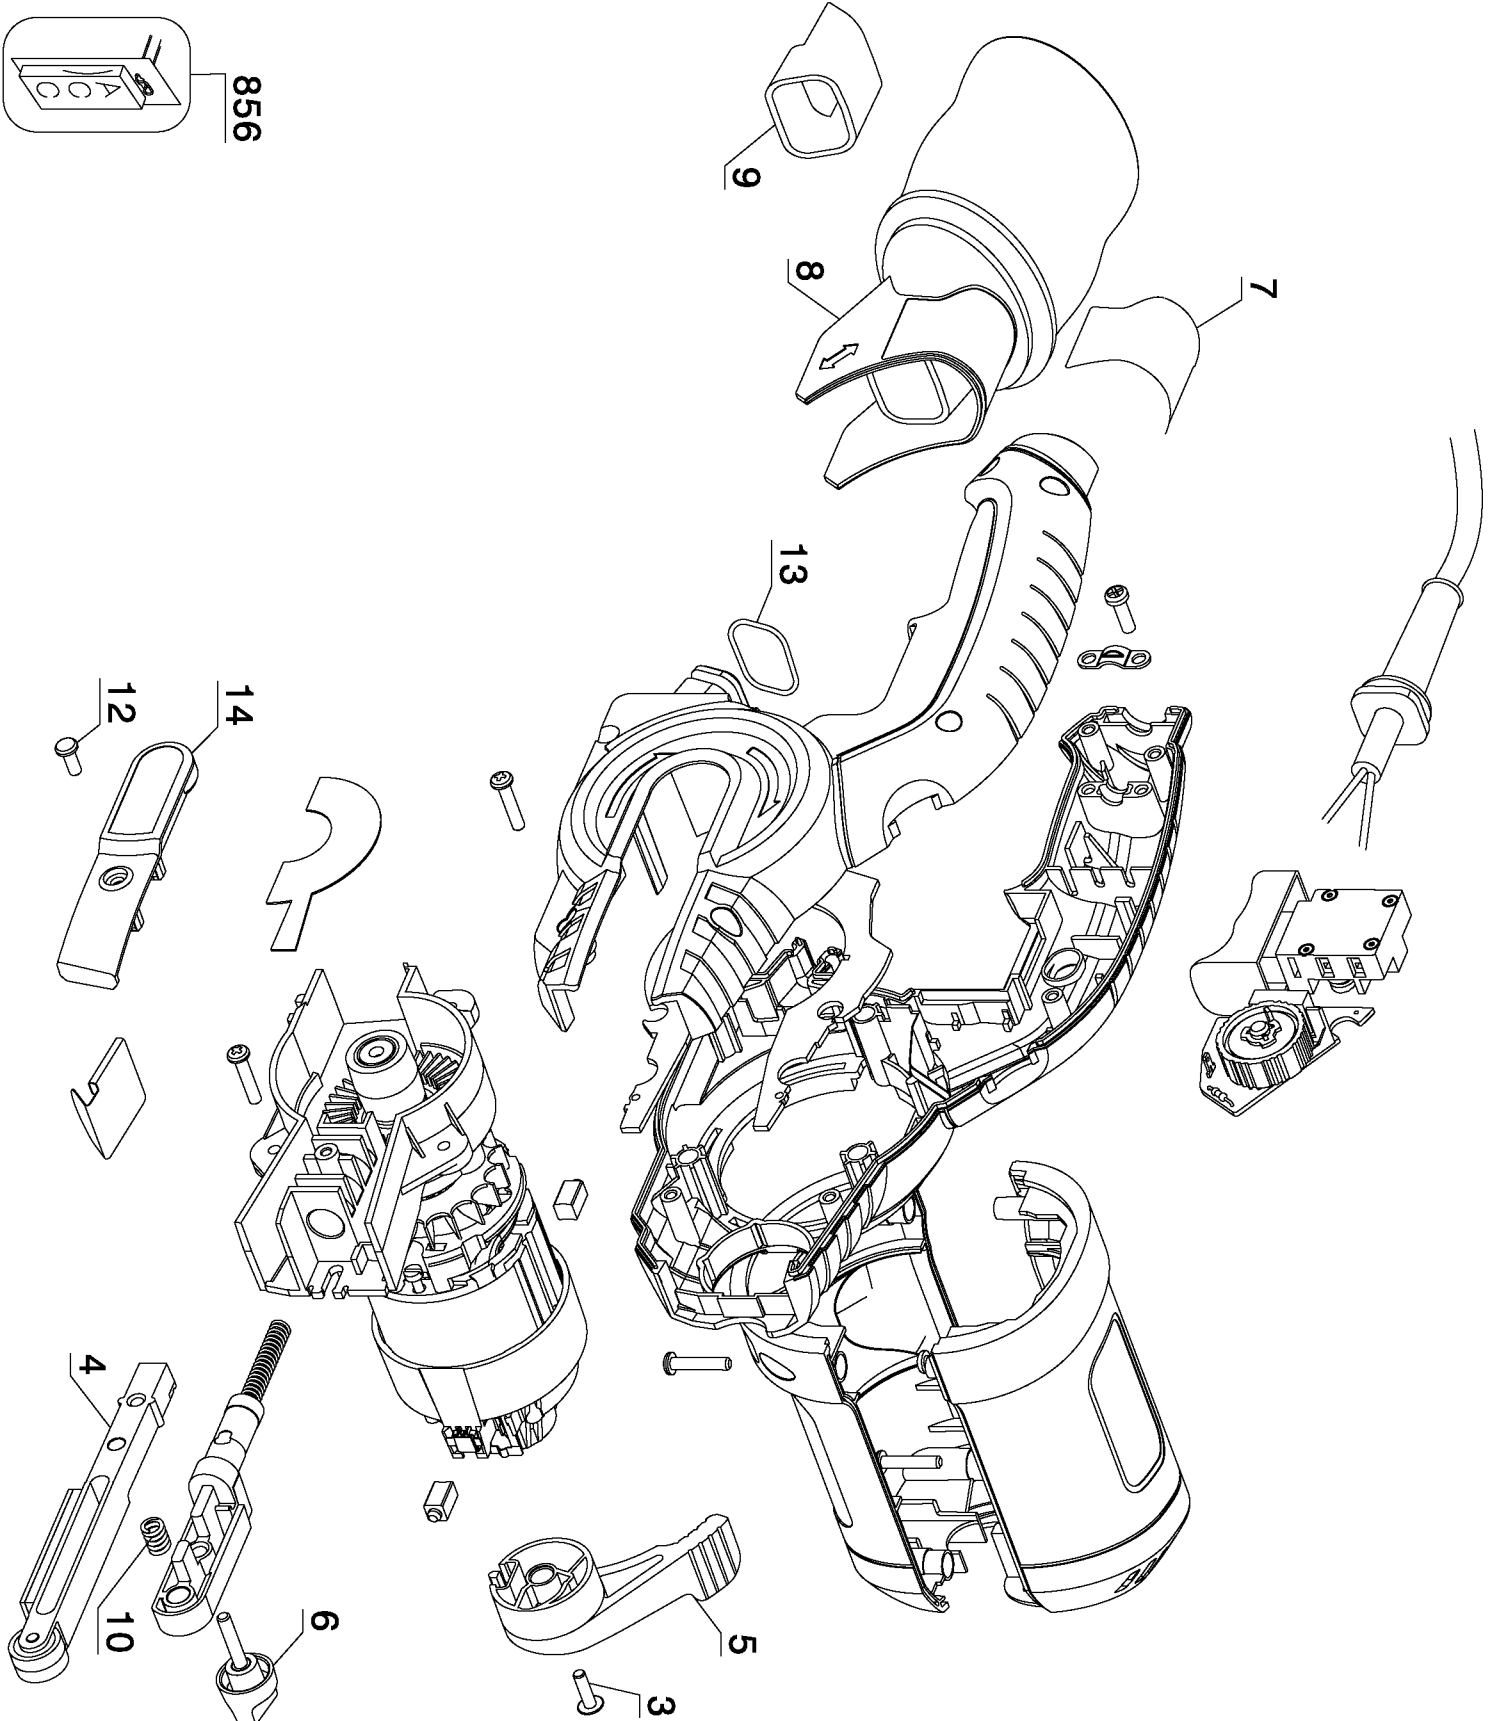

856

Parts List for PF260 Type 1

Item Number	Part Number	Description	Qty Required
3	821032-00	SCREW,6 X 1/2	1
4	90546472SV	ARM ASSEMBLY	1
5	90514116	TENSION LEVER	1
6	826251-00	KNOB	1
7	90513437	WARNING LABEL	1
8	90514728	DUST BAG ASSEMBLY	1
9	90519375	DEFLECTOR	1
10	821020-00	SPRING	1
12	573148-00	SCREW	1
13	90517985	O-RING	1
14	90519750	BELT GUARD	1
856	90520547-01	SANDING BELT	1
856	90520610	SANDING BELTS	1