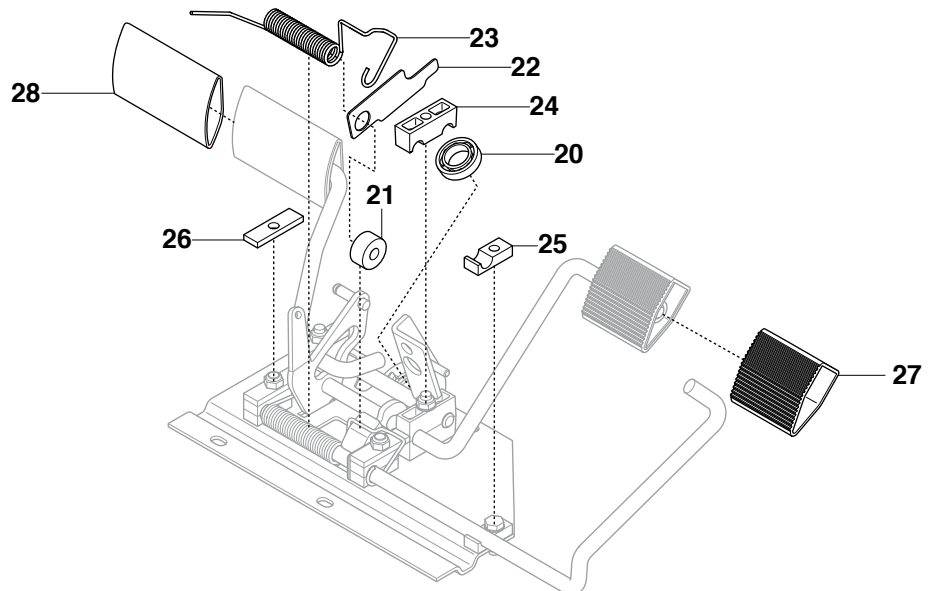

F PF21, PF21 AWD
PEDAL SYSTEM

PEDALS