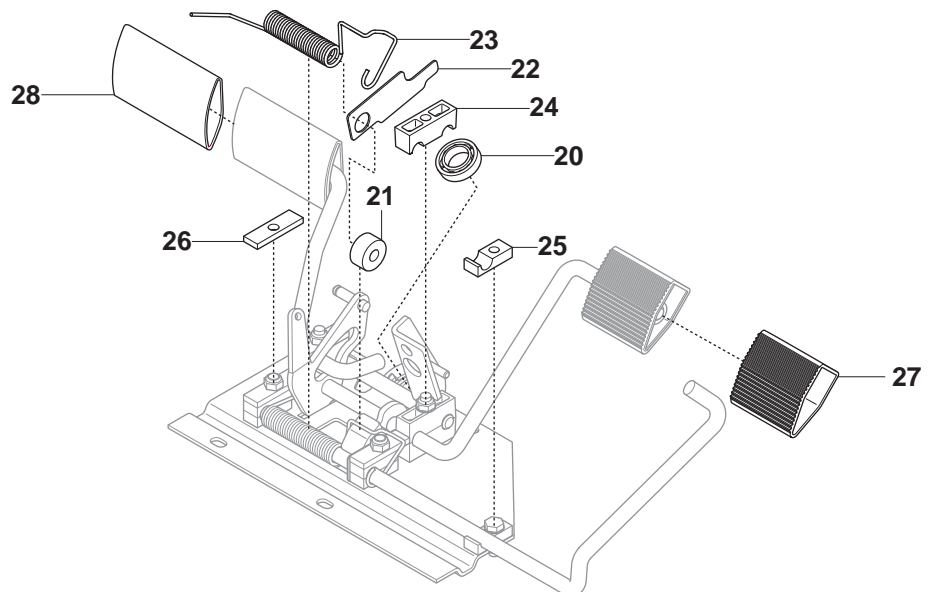

F

965 19 24-01 PF21
965 19 25-01 PF21 AWD
PEDAL SYSTEM

PEDALS