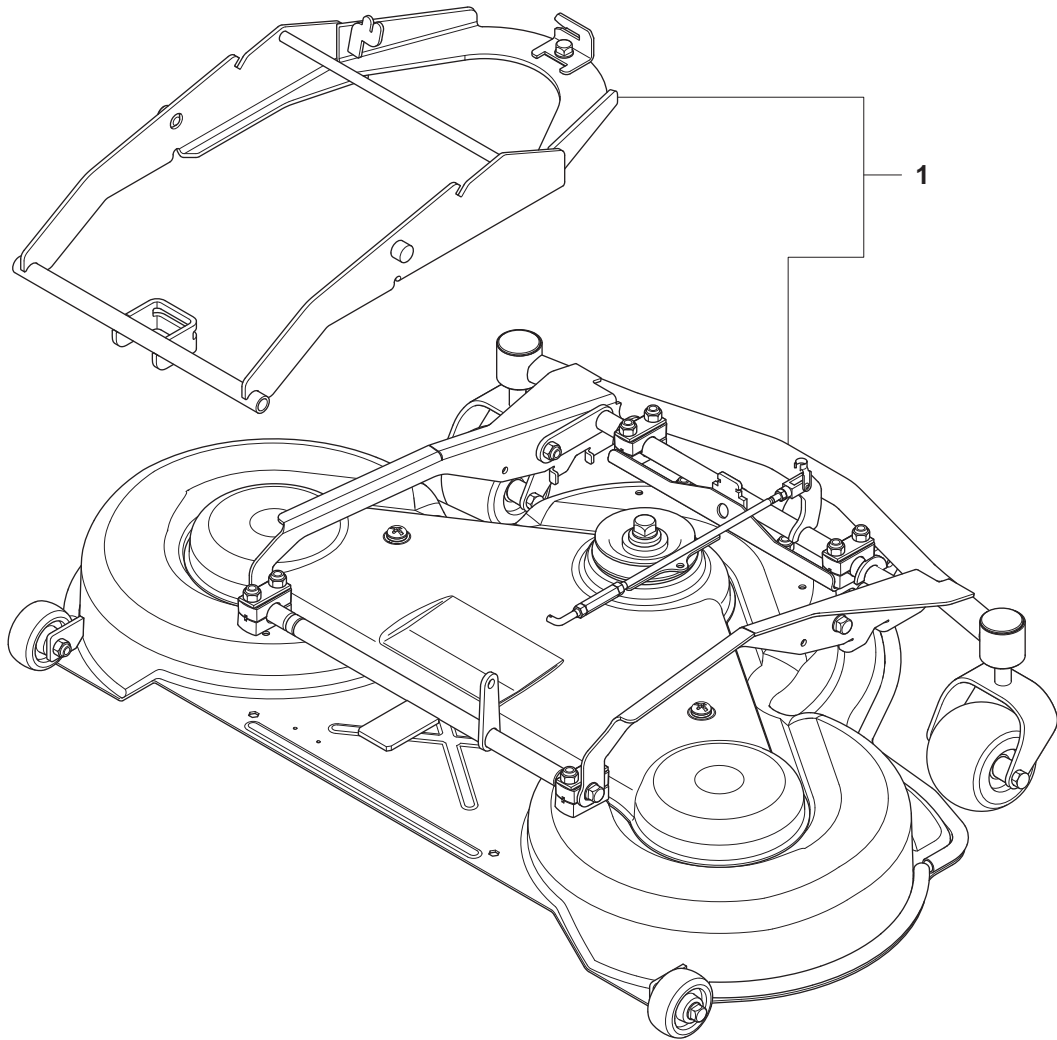

U

965 19 24-01 PF21
965 19 25-01 PF21 AWD
965 19 74-01 MOWER DECK, CT122